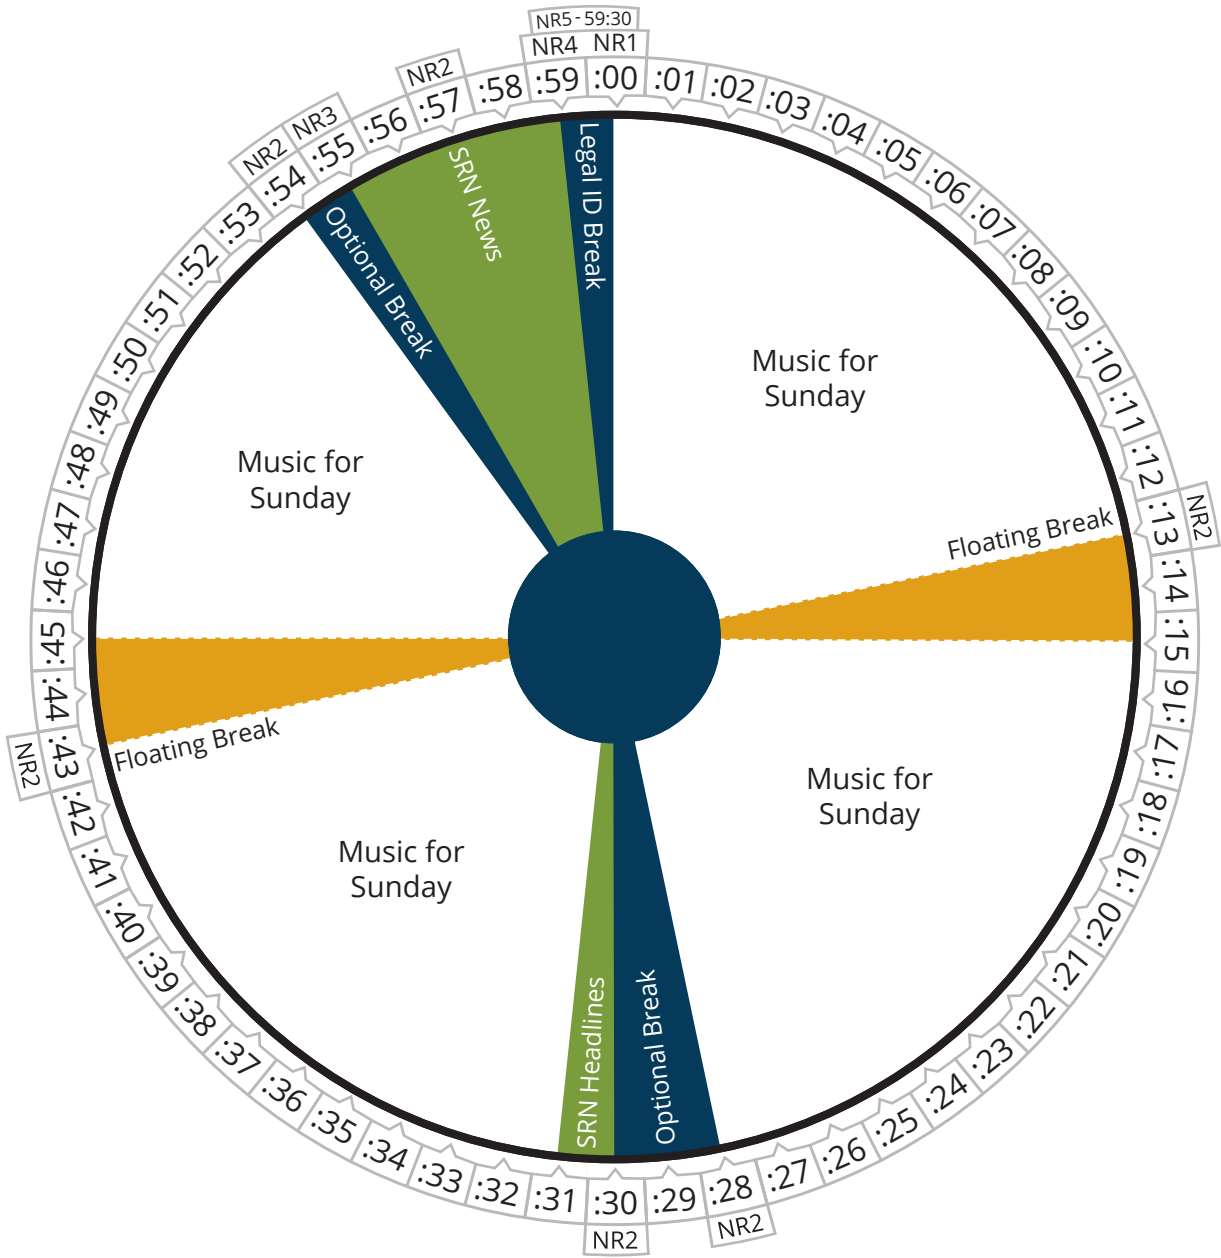

**Air Time**

**Sunday**

Pacific	08:00 - 09:00a
Mountain	09:00 - 10:00a
Central	10:00 - 11:00a
Eastern	11:00 - 12:00p

**Air Time**

**Sunday**

Pacific	09:00 - 03:00p
Mountain	10:00 - 04:00p
Central	11:00 - 05:00p
Eastern	12:00 - 06:00p

Music for Sunday

<b>Air Time</b>	<b>Sunday</b>		
	Pacific	09:00 - 03:00p	<b>Music for Sunday</b>
	Mountain	10:00 - 04:00p	
	Central	11:00 - 05:00p	
	Eastern	12:00 - 06:00p	

**Air Time**

**Sunday**

Pacific	09:00 - 03:00p
Mountain	10:00 - 04:00p
Central	11:00 - 05:00p
Eastern	12:00 - 06:00p

**Music for Sunday**

**Air Time**

**Sunday**

Pacific	09:00 - 03:00p
Mountain	10:00 - 04:00p
Central	11:00 - 05:00p
Eastern	12:00 - 06:00p

Music for Sunday

**Air Time**

**Sunday**

Pacific	09:00 - 03:00p
Mountain	10:00 - 04:00p
Central	11:00 - 05:00p
Eastern	12:00 - 06:00p

Music for Sunday

<b>Air Time</b>	<b>Sunday</b>		
	Pacific	09:00 - 03:00p	<b>Music for Sunday</b>
	Mountain	10:00 - 04:00p	
	Central	11:00 - 05:00p	
	Eastern	12:00 - 06:00p	

<b>Air Time</b>	<b>Sunday</b>	
	Pacific	03:00 - 04:00p
	Mountain	04:00 - 05:00p
	Central	05:00 - 06:00p
	Eastern	06:00 - 07:00p