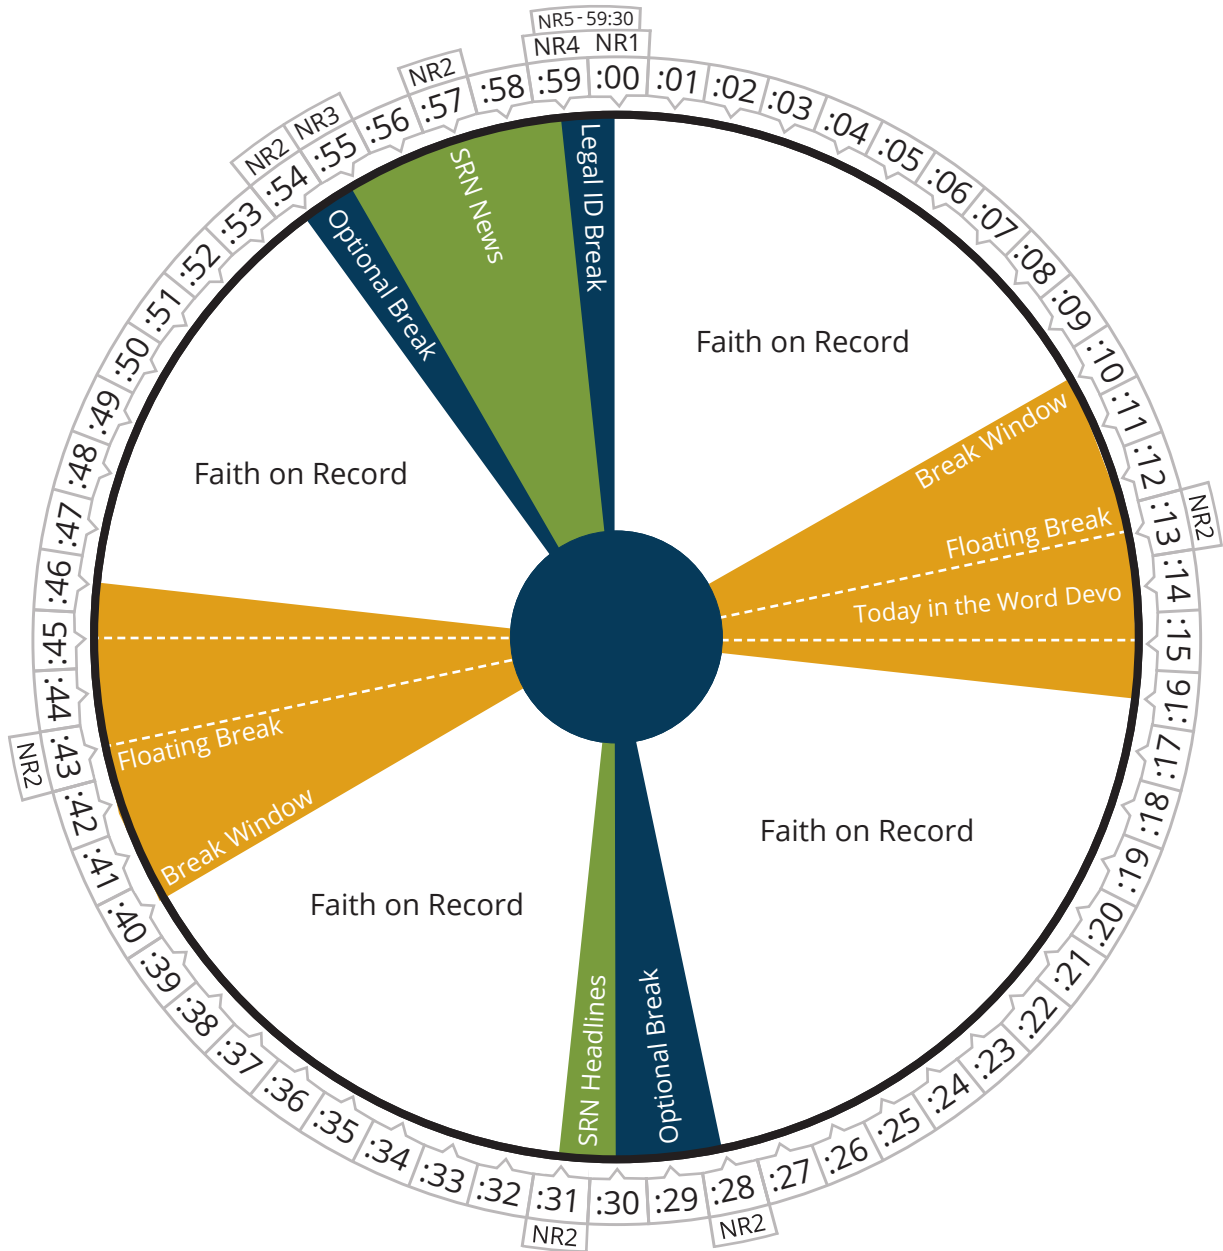

**Music for Sunday**

**Air Time**

**Sunday**

Pacific	09:00 - 03:00p
Mountain	10:00 - 04:00p
Central	11:00 - 05:00p
Eastern	12:00 - 06:00p

Music for Sunday

**Air Time**

**Sunday**

Pacific	09:00 - 03:00p
Mountain	10:00 - 04:00p
Central	11:00 - 05:00p
Eastern	12:00 - 06:00p

Music for Sunday

<b>Air Time</b>	<b>Sunday</b>		
	Pacific	09:00 - 03:00p	<b>Music for Sunday</b>
	Mountain	10:00 - 04:00p	
	Central	11:00 - 05:00p	
	Eastern	12:00 - 06:00p	

<b>Air Time</b>	<b>Sunday</b>	
	Pacific	03:00 - 04:00p
	Mountain	04:00 - 05:00p
	Central	05:00 - 06:00p
	Eastern	06:00 - 07:00p

**Air Time**

<b>Sunday</b>	
Pacific	04:00 - 05:00p
Mountain	05:00 - 06:00p
Central	06:00 - 07:00p
Eastern	07:00 - 08:00p

**Air Time**

**Sunday**

Pacific	05:00 - 06:00p
Mountain	06:00 - 07:00p
Central	07:00 - 08:00p
Eastern	08:00 - 09:00p

**Air Time**

**Sunday**

Pacific	06:00 - 09:00p
Mountain	07:00 - 10:00p
Central	08:00 - 11:00p
Eastern	09:00 - 12:00a

*faith on* **RECORD**

**Air Time**

**Sunday**

Pacific	06:00 - 09:00p
Mountain	07:00 - 10:00p
Central	08:00 - 11:00p
Eastern	09:00 - 12:00a