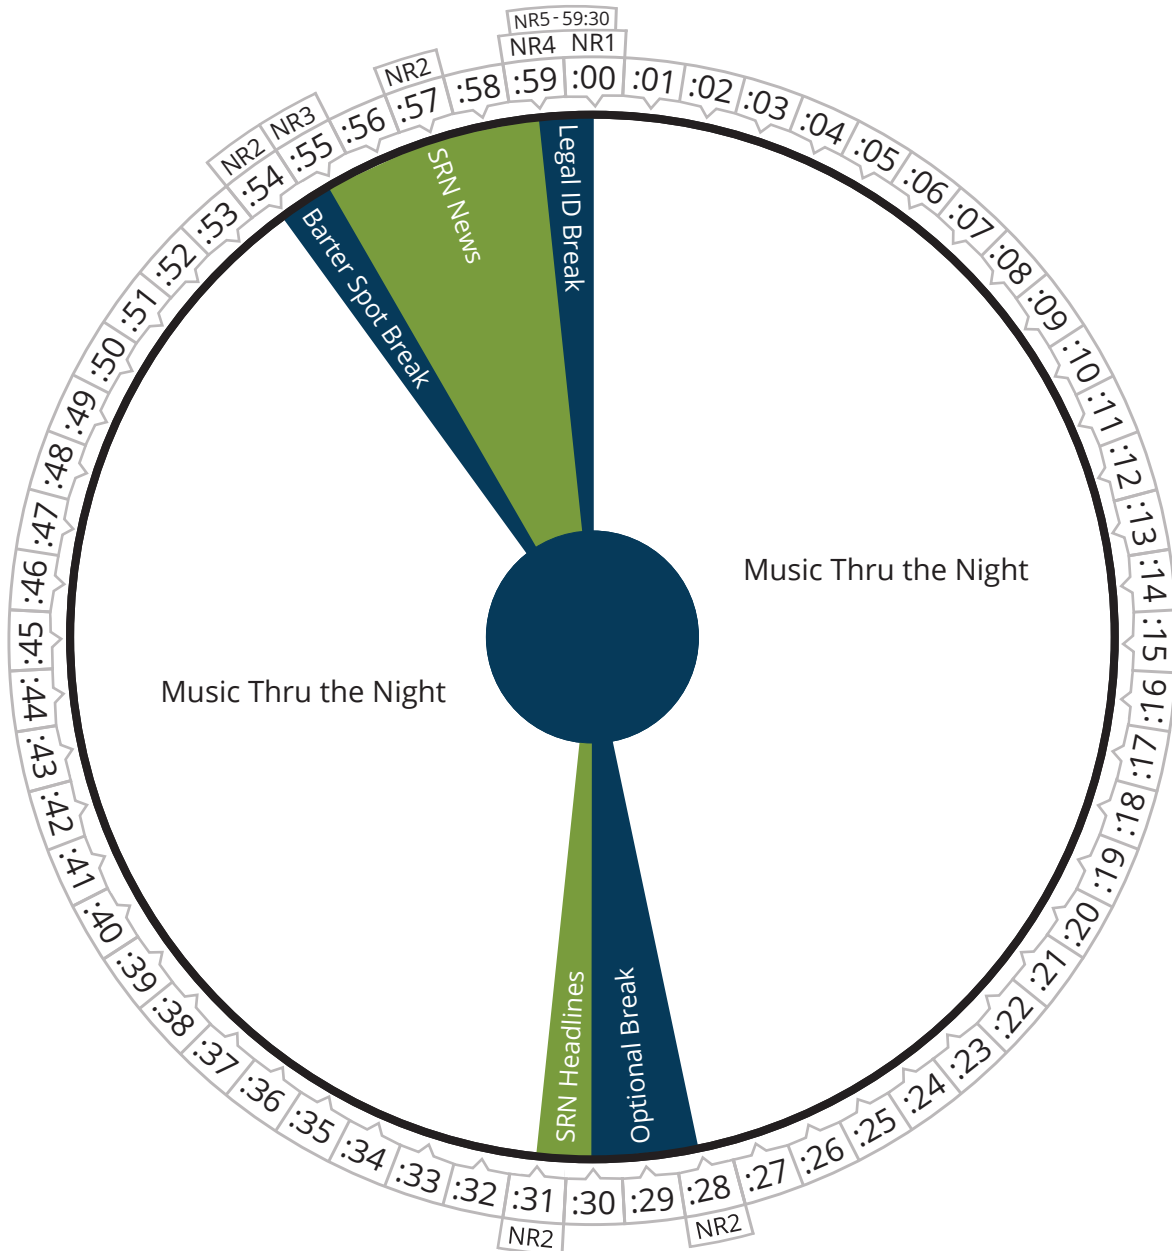

**Air  
Time**

**Sunday**

Pacific	10:00 - 03:00a
Mountain	11:00 - 04:00a
Central	12:00 - 05:00a
Eastern	01:00 - 06:00a

**Air Time**

**Sunday**

Pacific	10:00 - 03:00a
Mountain	11:00 - 04:00a
Central	12:00 - 05:00a
Eastern	01:00 - 06:00a

*Music Thru the Night*

**Air Time**

**Sunday**

Pacific	10:00 - 03:00a
Mountain	11:00 - 04:00a
Central	12:00 - 05:00a
Eastern	01:00 - 06:00a

**Air Time**

**Sunday**

Pacific	10:00 - 03:00a
Mountain	11:00 - 04:00a
Central	12:00 - 05:00a
Eastern	01:00 - 06:00a

**Air Time**

**Sunday**

Pacific	03:00 - 04:00a
Mountain	04:00 - 05:00a
Central	05:00 - 06:00a
Eastern	06:00 - 07:00a

**Air Time**

**Sunday**

Pacific	04:00 - 05:00a
Mountain	05:00 - 06:00a
Central	06:00 - 07:00a
Eastern	07:00 - 08:00a

*faith on* **RECORD**

**Air Time**

**Sunday**

Pacific	06:00 - 09:00p
Mountain	07:00 - 10:00p
Central	08:00 - 11:00p
Eastern	09:00 - 12:00a

*faith on* **RECORD**

**Air Time**

**Sunday**

Pacific	09:00 - 03:00a
Mountain	10:00 - 04:00a
Central	11:00 - 05:00a
Eastern	12:00 - 06:00a