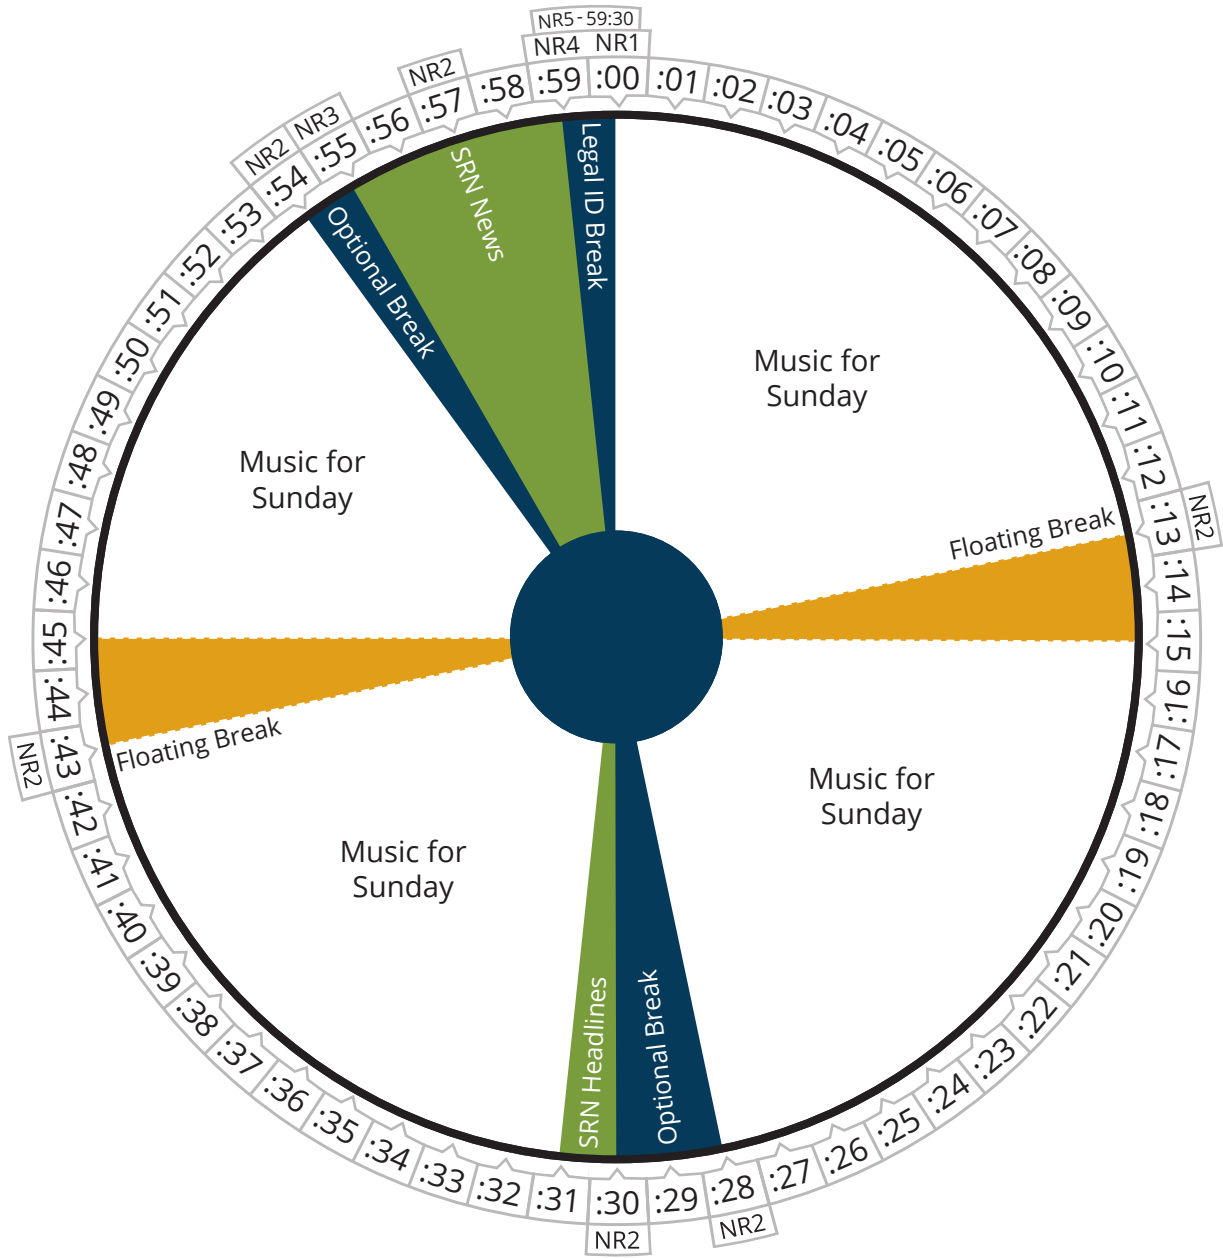

**Air Time**

**Sunday**

Pacific	08:00 - 09:00a
Mountain	09:00 - 10:00a
Central	10:00 - 11:00a
Eastern	11:00 - 12:00p

**Air Time**

**Sunday**

Pacific	09:00 - 03:00p
Mountain	10:00 - 04:00p
Central	11:00 - 05:00p
Eastern	12:00 - 06:00p

Music for Sunday

<b>Air Time</b>	<b>Sunday</b>		
	Pacific	09:00 - 03:00p	<b>Music for Sunday</b>
	Mountain	10:00 - 04:00p	
	Central	11:00 - 05:00p	
	Eastern	12:00 - 06:00p	

**Air Time**

**Sunday**

Pacific	09:00 - 03:00p
Mountain	10:00 - 04:00p
Central	11:00 - 05:00p
Eastern	12:00 - 06:00p

**Music for Sunday**

**Air Time**

**Sunday**

Pacific	09:00 - 03:00p
Mountain	10:00 - 04:00p
Central	11:00 - 05:00p
Eastern	12:00 - 06:00p

Music for Sunday

**Air Time**

**Sunday**

Pacific	09:00 - 03:00p
Mountain	10:00 - 04:00p
Central	11:00 - 05:00p
Eastern	12:00 - 06:00p

Music for Sunday

<b>Air Time</b>	<b>Sunday</b>		
	Pacific	09:00 - 03:00p	<b>Music for Sunday</b>
	Mountain	10:00 - 04:00p	
	Central	11:00 - 05:00p	
	Eastern	12:00 - 06:00p	

<b>Air Time</b>	<b>Sunday</b>	
	Pacific	03:00 - 04:00p
	Mountain	04:00 - 05:00p
	Central	05:00 - 06:00p
	Eastern	06:00 - 07:00p