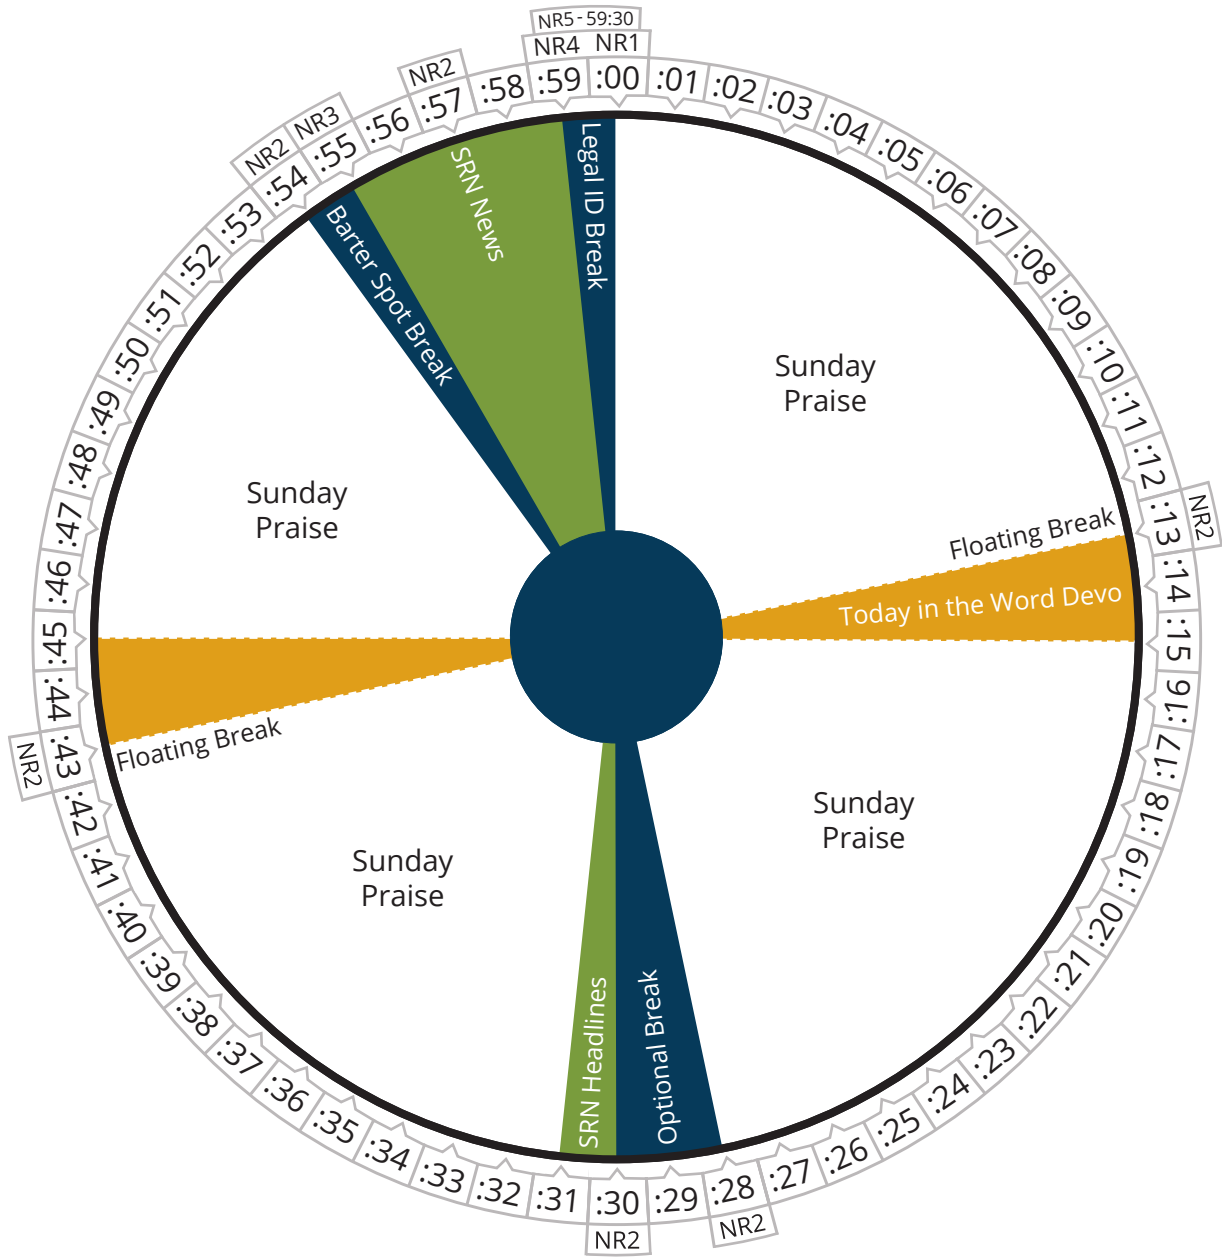

**Air  
Time**

**Sunday**

Pacific	10:00 - 03:00a
Mountain	11:00 - 04:00a
Central	12:00 - 05:00a
Eastern	01:00 - 06:00a

**Air Time**

**Sunday**

Pacific	10:00 - 03:00a
Mountain	11:00 - 04:00a
Central	12:00 - 05:00a
Eastern	01:00 - 06:00a

*Music Thru the Night*

**Air Time**

**Sunday**

Pacific	10:00 - 03:00a
Mountain	11:00 - 04:00a
Central	12:00 - 05:00a
Eastern	01:00 - 06:00a

**Air Time**

**Sunday**

Pacific	10:00 - 03:00a
Mountain	11:00 - 04:00a
Central	12:00 - 05:00a
Eastern	01:00 - 06:00a

**Air Time**

**Sunday**

Pacific	03:00 - 04:00a
Mountain	04:00 - 05:00a
Central	05:00 - 06:00a
Eastern	06:00 - 07:00a

**Air Time**

**Sunday**

Pacific	04:00 - 05:00a
Mountain	05:00 - 06:00a
Central	06:00 - 07:00a
Eastern	07:00 - 08:00a