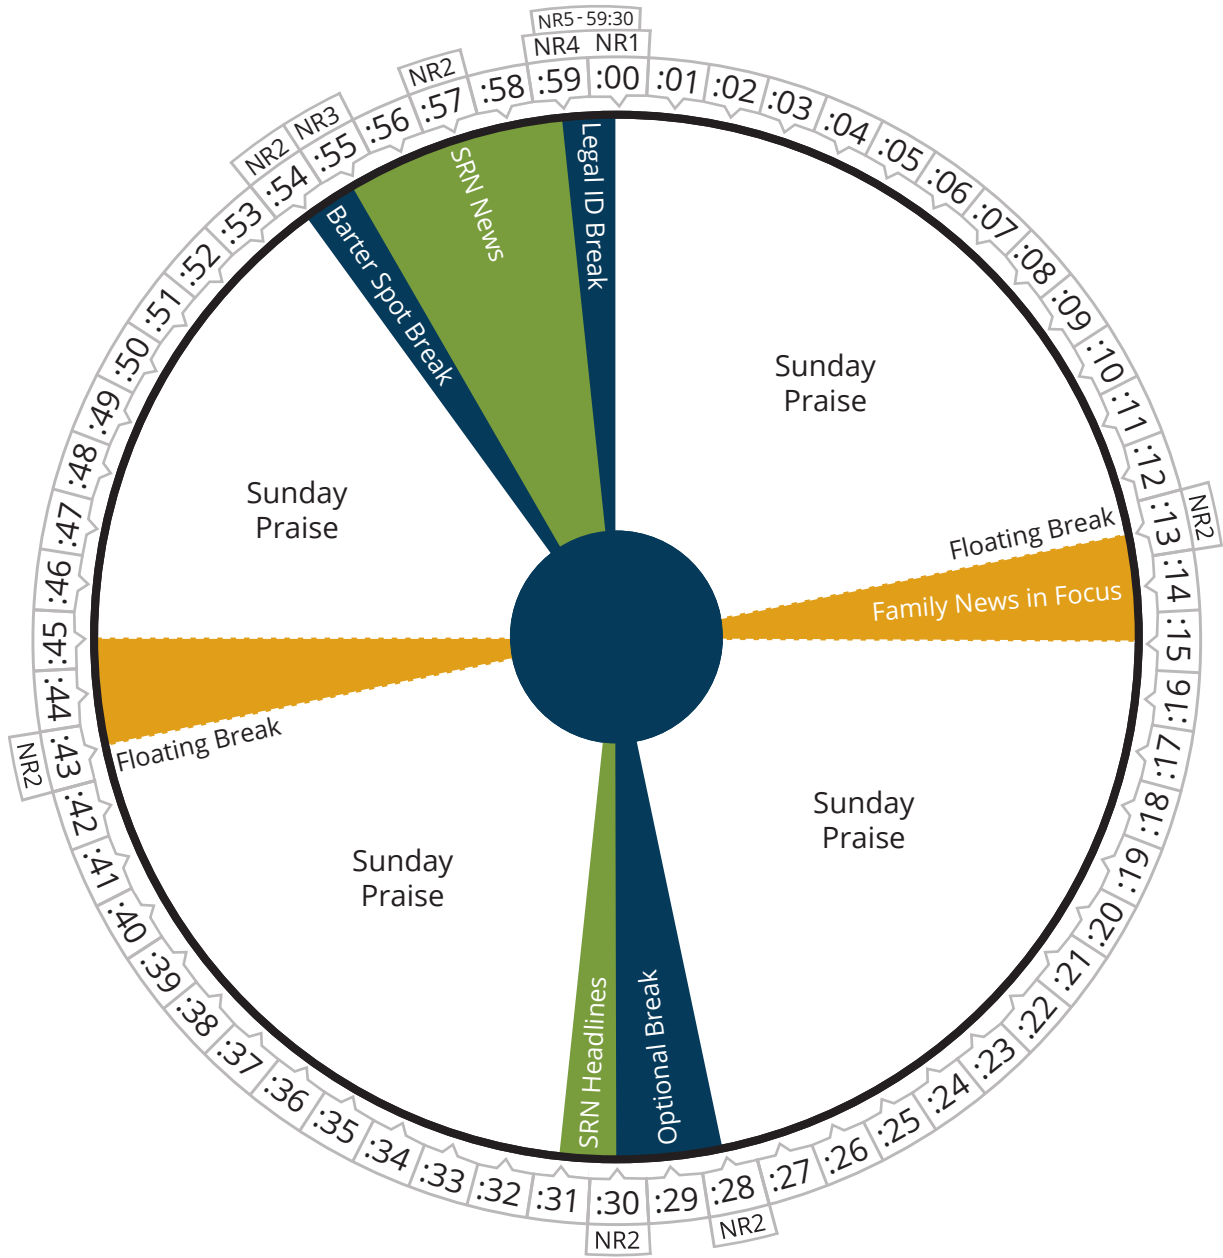

Air Time

Sunday

Pacific	05:00 - 06:00a
Mountain	06:00 - 07:00a
Central	07:00 - 08:00a
Eastern	08:00 - 09:00a

Sunday Praise with John Hayden