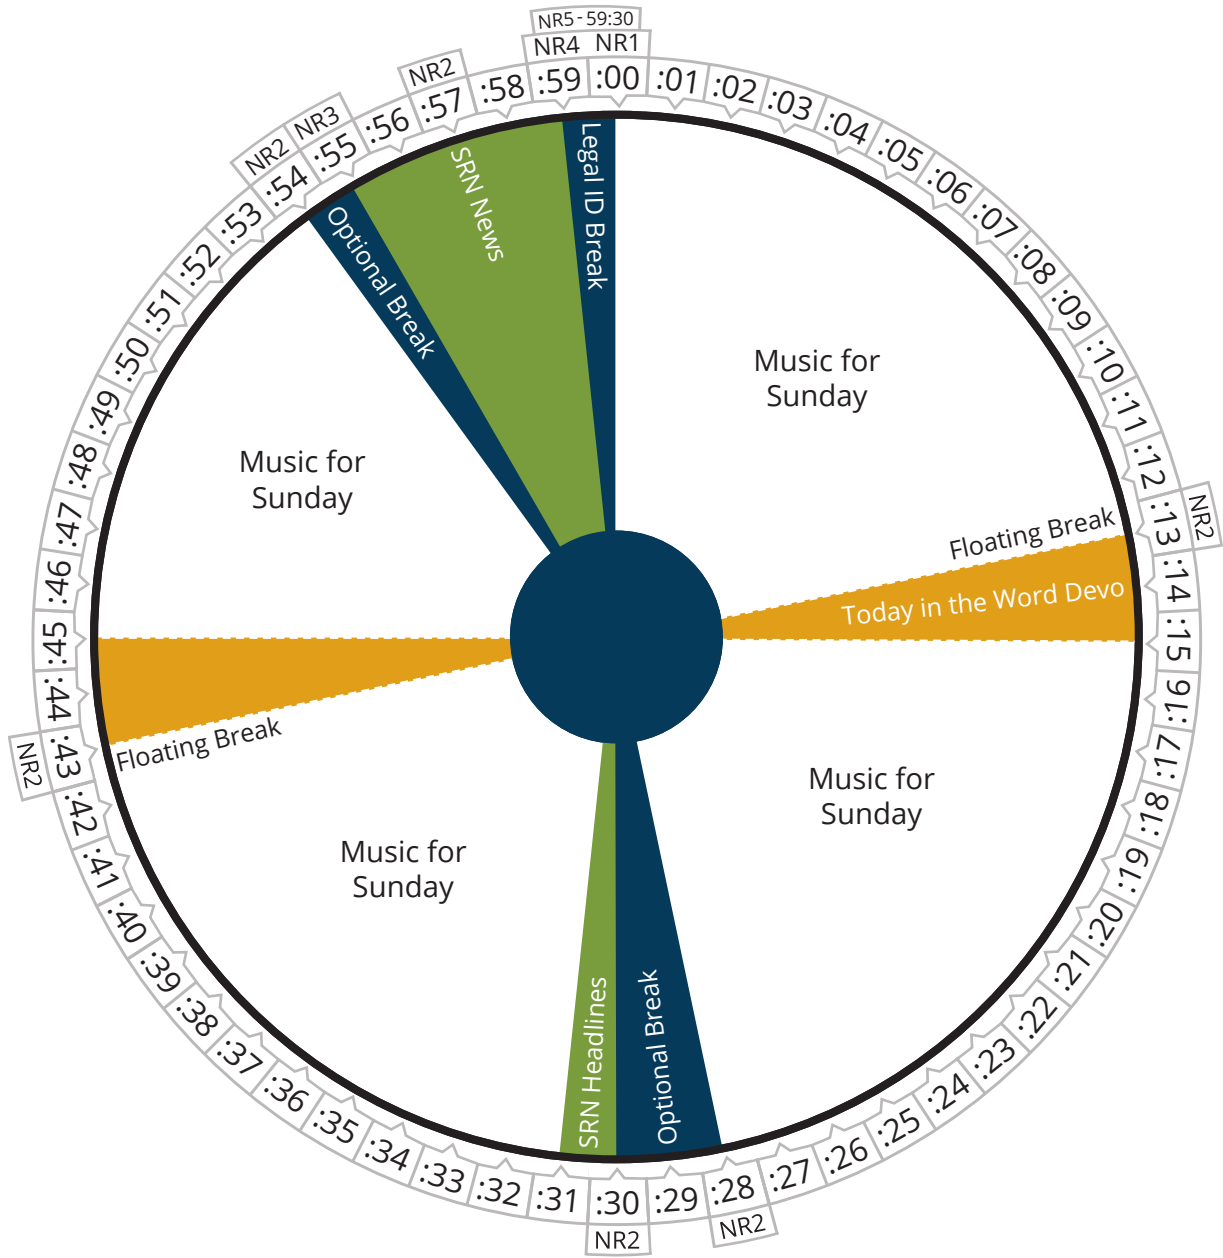

*Music Thru the Night*

**Air Time**

**Sunday**

Pacific	10:00 - 03:00a
Mountain	11:00 - 04:00a
Central	12:00 - 05:00a
Eastern	01:00 - 06:00a

**Air Time**

**Sunday**

Pacific	10:00 - 03:00a
Mountain	11:00 - 04:00a
Central	12:00 - 05:00a
Eastern	01:00 - 06:00a

**Air Time**

**Sunday**

Pacific	08:00 - 09:00a
Mountain	09:00 - 10:00a
Central	10:00 - 11:00a
Eastern	11:00 - 12:00p

**Air Time**

**Sunday**

Pacific	09:00 - 03:00p
Mountain	10:00 - 04:00p
Central	11:00 - 05:00p
Eastern	12:00 - 06:00p

Music for Sunday

<b>Air Time</b>	<b>Sunday</b>		
	Pacific	09:00 - 03:00p	<b>Music for Sunday</b>
	Mountain	10:00 - 04:00p	
	Central	11:00 - 05:00p	
	Eastern	12:00 - 06:00p	

**Air Time**

**Sunday**

Pacific	09:00 - 03:00p
Mountain	10:00 - 04:00p
Central	11:00 - 05:00p
Eastern	12:00 - 06:00p

**Music for Sunday**

**Air Time**

**Sunday**

Pacific	09:00 - 03:00p
Mountain	10:00 - 04:00p
Central	11:00 - 05:00p
Eastern	12:00 - 06:00p

Music for Sunday

**Air Time**

**Sunday**

Pacific	09:00 - 03:00p
Mountain	10:00 - 04:00p
Central	11:00 - 05:00p
Eastern	12:00 - 06:00p