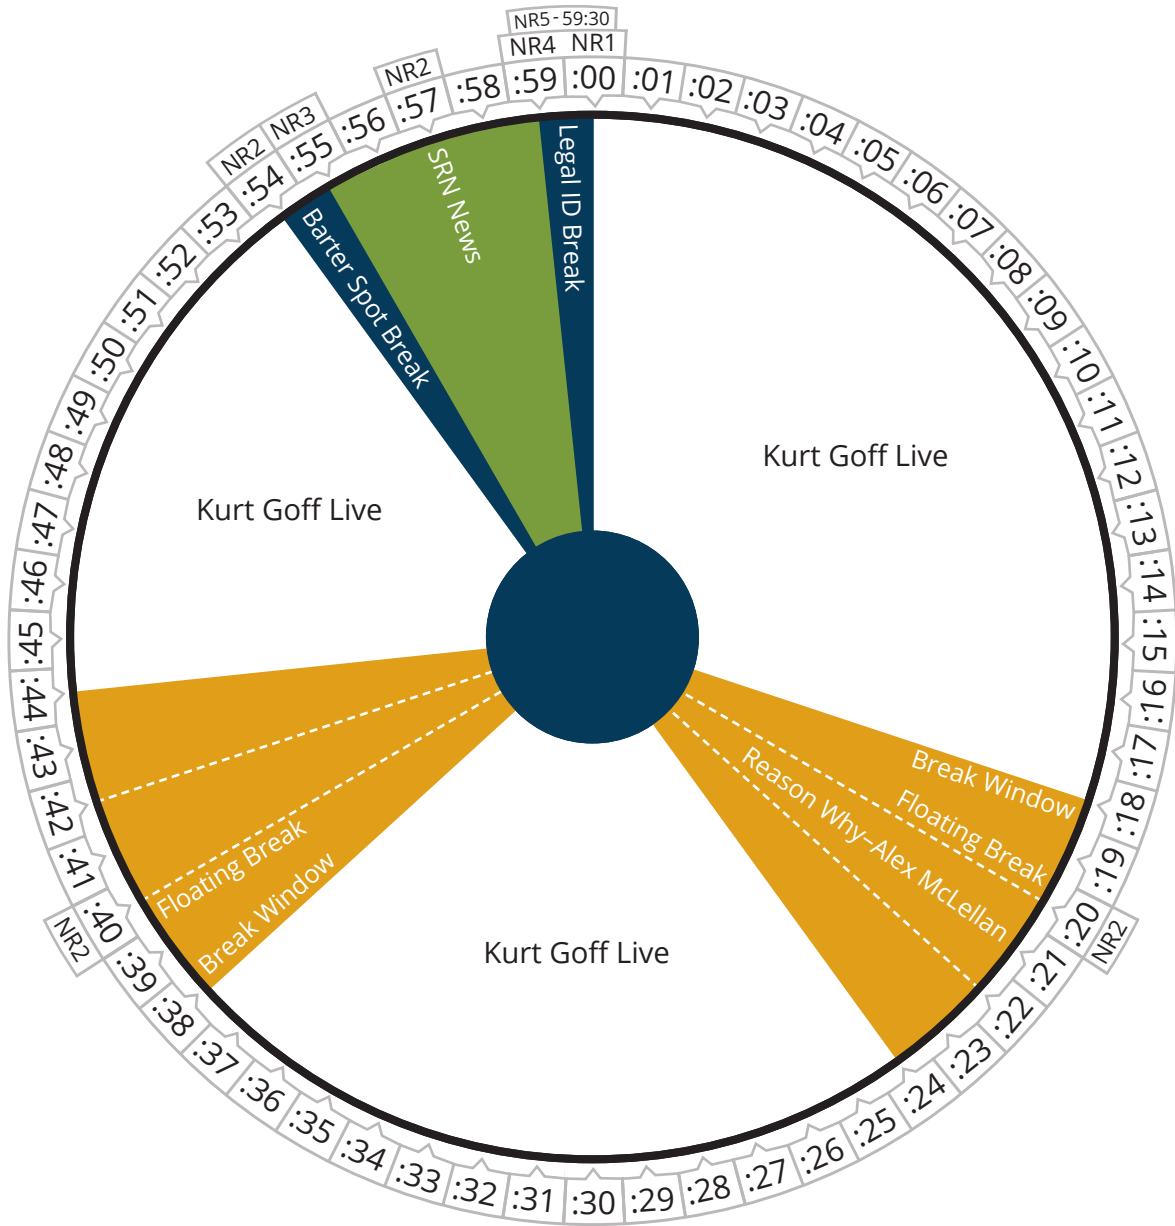

**Air Time**

<b>Sunday</b>	
Pacific	04:00 - 05:00p
Mountain	05:00 - 06:00p
Central	06:00 - 07:00p
Eastern	07:00 - 08:00p

**Air Time**

**Sunday**

Pacific	05:00 - 06:00p
Mountain	06:00 - 07:00p
Central	07:00 - 08:00p
Eastern	08:00 - 09:00p

**Air Time**

**Sunday**

Pacific	06:00 - 09:00p
Mountain	07:00 - 10:00p
Central	08:00 - 11:00p
Eastern	09:00 - 12:00a

*faith on* **RECORD**

**Air Time**

**Sunday**

Pacific	06:00 - 09:00p
Mountain	07:00 - 10:00p
Central	08:00 - 11:00p
Eastern	09:00 - 12:00a

*faith on* **RECORD**

**Air Time**

**Sunday**

Pacific	06:00 - 09:00p
Mountain	07:00 - 10:00p
Central	08:00 - 11:00p
Eastern	09:00 - 12:00a

*faith on* **RECORD**

**Air Time**

**Sunday**

Pacific	09:00 - 03:00a
Mountain	10:00 - 04:00a
Central	11:00 - 05:00a
Eastern	12:00 - 06:00a

**kurtgoff**  
**LIVE**