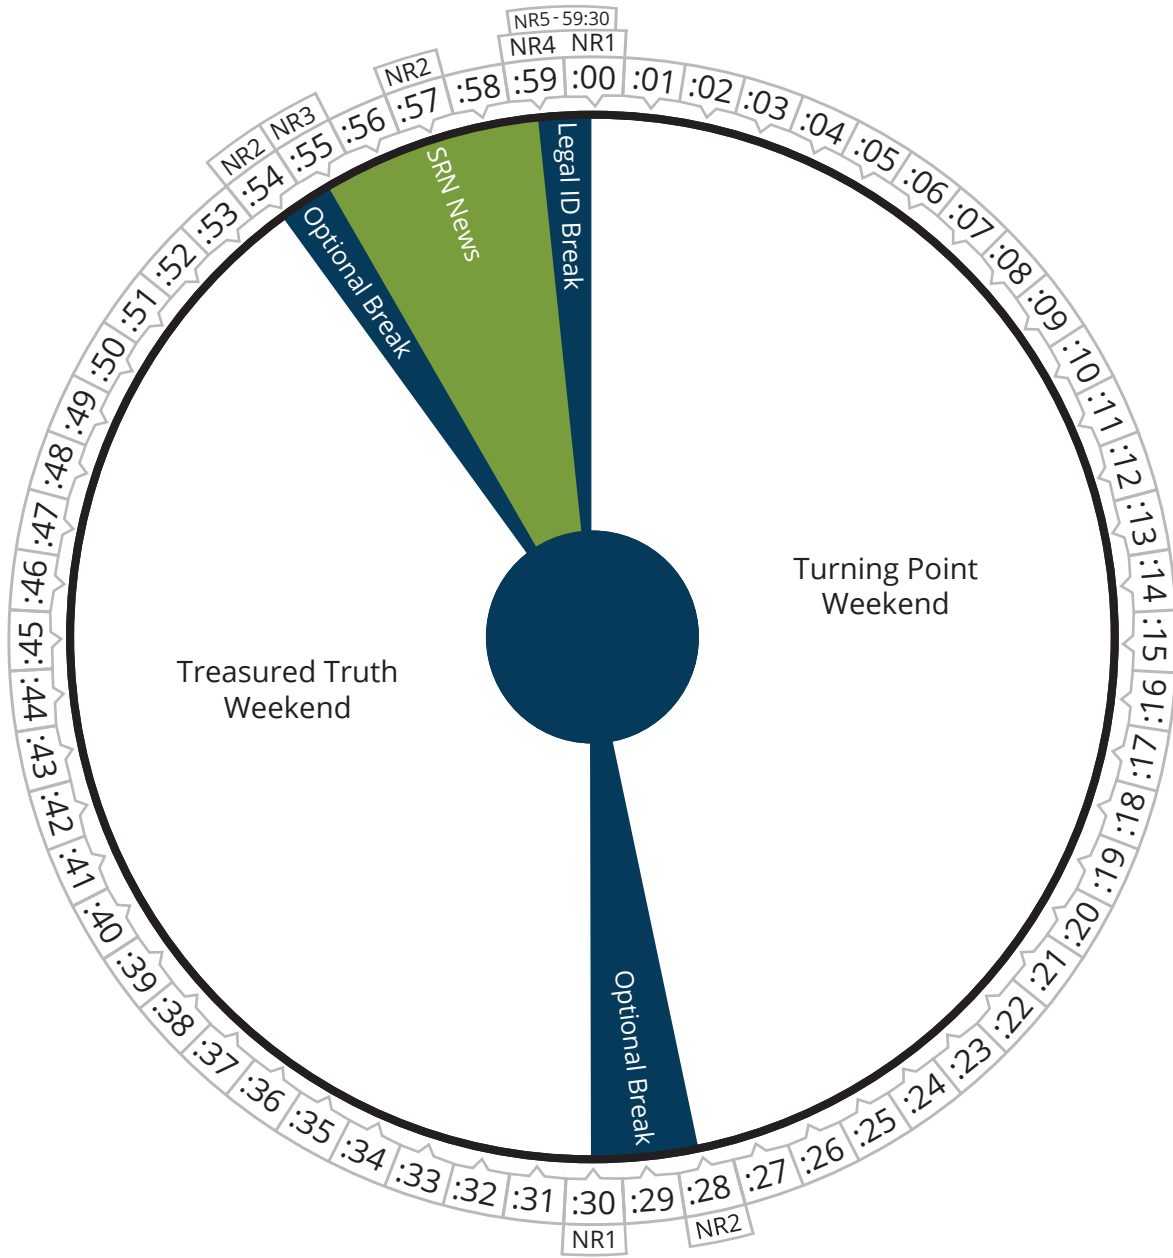

Music for Sunday

<b>Air Time</b>	<b>Sunday</b>		
	Pacific	09:00 - 03:00p	<b>Music for Sunday</b>
	Mountain	10:00 - 04:00p	
	Central	11:00 - 05:00p	
	Eastern	12:00 - 06:00p	

**Air Time**

**Sunday**

Pacific	09:00 - 03:00p
Mountain	10:00 - 04:00p
Central	11:00 - 05:00p
Eastern	12:00 - 06:00p

**Music for Sunday**

**Air Time**

**Sunday**

Pacific	09:00 - 03:00p
Mountain	10:00 - 04:00p
Central	11:00 - 05:00p
Eastern	12:00 - 06:00p

Music for Sunday

**Air Time**

**Sunday**

Pacific	09:00 - 03:00p
Mountain	10:00 - 04:00p
Central	11:00 - 05:00p
Eastern	12:00 - 06:00p

Music for Sunday

<b>Air Time</b>	<b>Sunday</b>		
	Pacific	09:00 - 03:00p	<b>Music for Sunday</b>
	Mountain	10:00 - 04:00p	
	Central	11:00 - 05:00p	
	Eastern	12:00 - 06:00p	

<b>Air Time</b>	<b>Sunday</b>	
	Pacific	03:00 - 04:00p
	Mountain	04:00 - 05:00p
	Central	05:00 - 06:00p
	Eastern	06:00 - 07:00p

**Air Time**

<b>Sunday</b>	
Pacific	04:00 - 05:00p
Mountain	05:00 - 06:00p
Central	06:00 - 07:00p
Eastern	07:00 - 08:00p

**Air Time**

**Sunday**

Pacific	05:00 - 06:00p
Mountain	06:00 - 07:00p
Central	07:00 - 08:00p
Eastern	08:00 - 09:00p