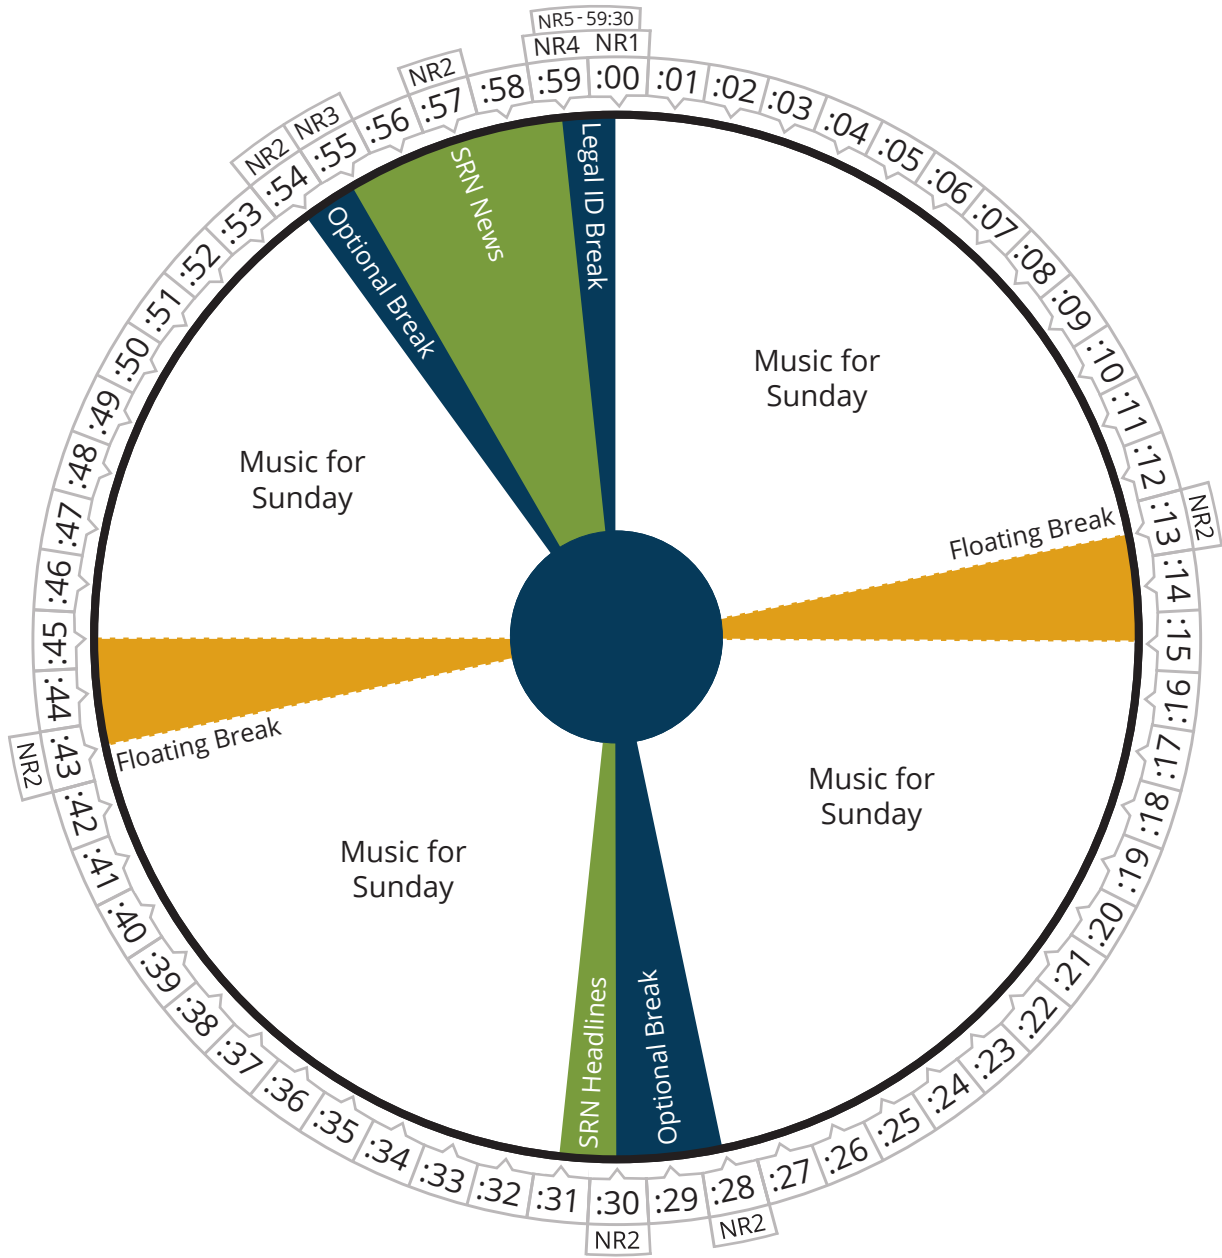

*Music Thru the Night*

**Air Time**

**Sunday**

Pacific	10:00 - 03:00a
Mountain	11:00 - 04:00a
Central	12:00 - 05:00a
Eastern	01:00 - 06:00a

**Air Time**

**Sunday**

Pacific	10:00 - 03:00a
Mountain	11:00 - 04:00a
Central	12:00 - 05:00a
Eastern	01:00 - 06:00a

**Air Time**

**Sunday**

Pacific	08:00 - 09:00a
Mountain	09:00 - 10:00a
Central	10:00 - 11:00a
Eastern	11:00 - 12:00p

**Air Time**

**Sunday**

Pacific	09:00 - 03:00p
Mountain	10:00 - 04:00p
Central	11:00 - 05:00p
Eastern	12:00 - 06:00p

Music for Sunday

<b>Air Time</b>	<b>Sunday</b>		
	Pacific	09:00 - 03:00p	<b>Music for Sunday</b>
	Mountain	10:00 - 04:00p	
	Central	11:00 - 05:00p	
	Eastern	12:00 - 06:00p	

**Air Time**

**Sunday**

Pacific	09:00 - 03:00p
Mountain	10:00 - 04:00p
Central	11:00 - 05:00p
Eastern	12:00 - 06:00p

**Music for Sunday**

**Air Time**

**Sunday**

Pacific	09:00 - 03:00p
Mountain	10:00 - 04:00p
Central	11:00 - 05:00p
Eastern	12:00 - 06:00p

Music for Sunday

**Air Time**

**Sunday**

Pacific	09:00 - 03:00p
Mountain	10:00 - 04:00p
Central	11:00 - 05:00p
Eastern	12:00 - 06:00p