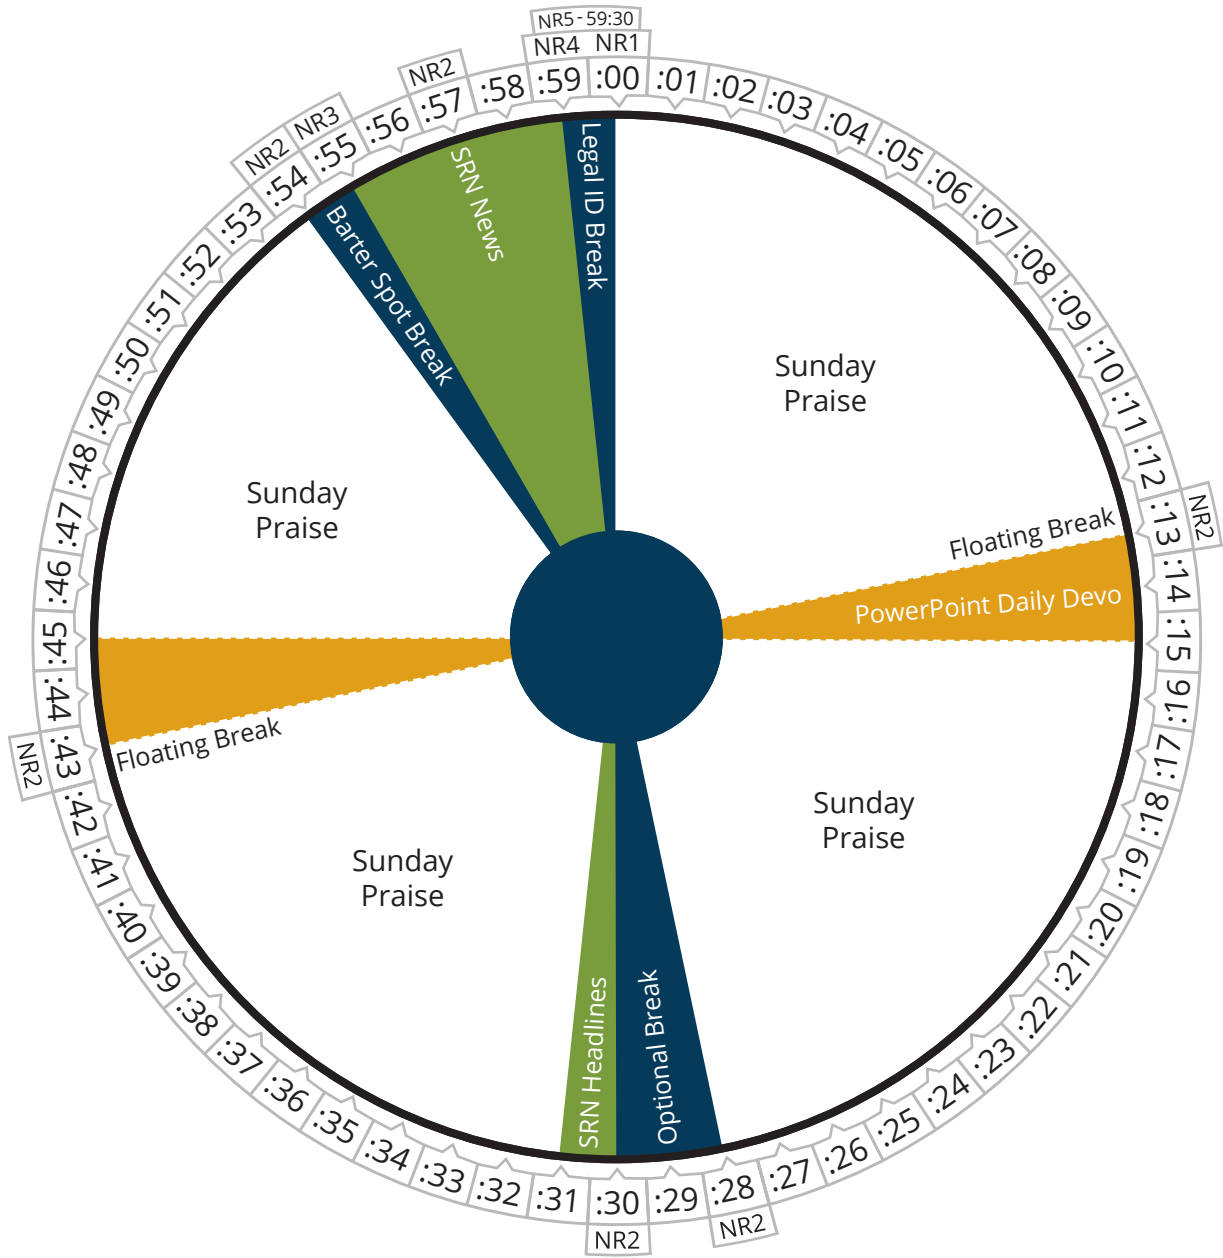

Air Time

Monday thru Friday

Pacific	06:00 - 07:00a
Mountain	07:00 - 08:00a
Central	08:00 - 09:00a
Eastern	09:00 - 10:00a

Sunday Praise with John Hayden