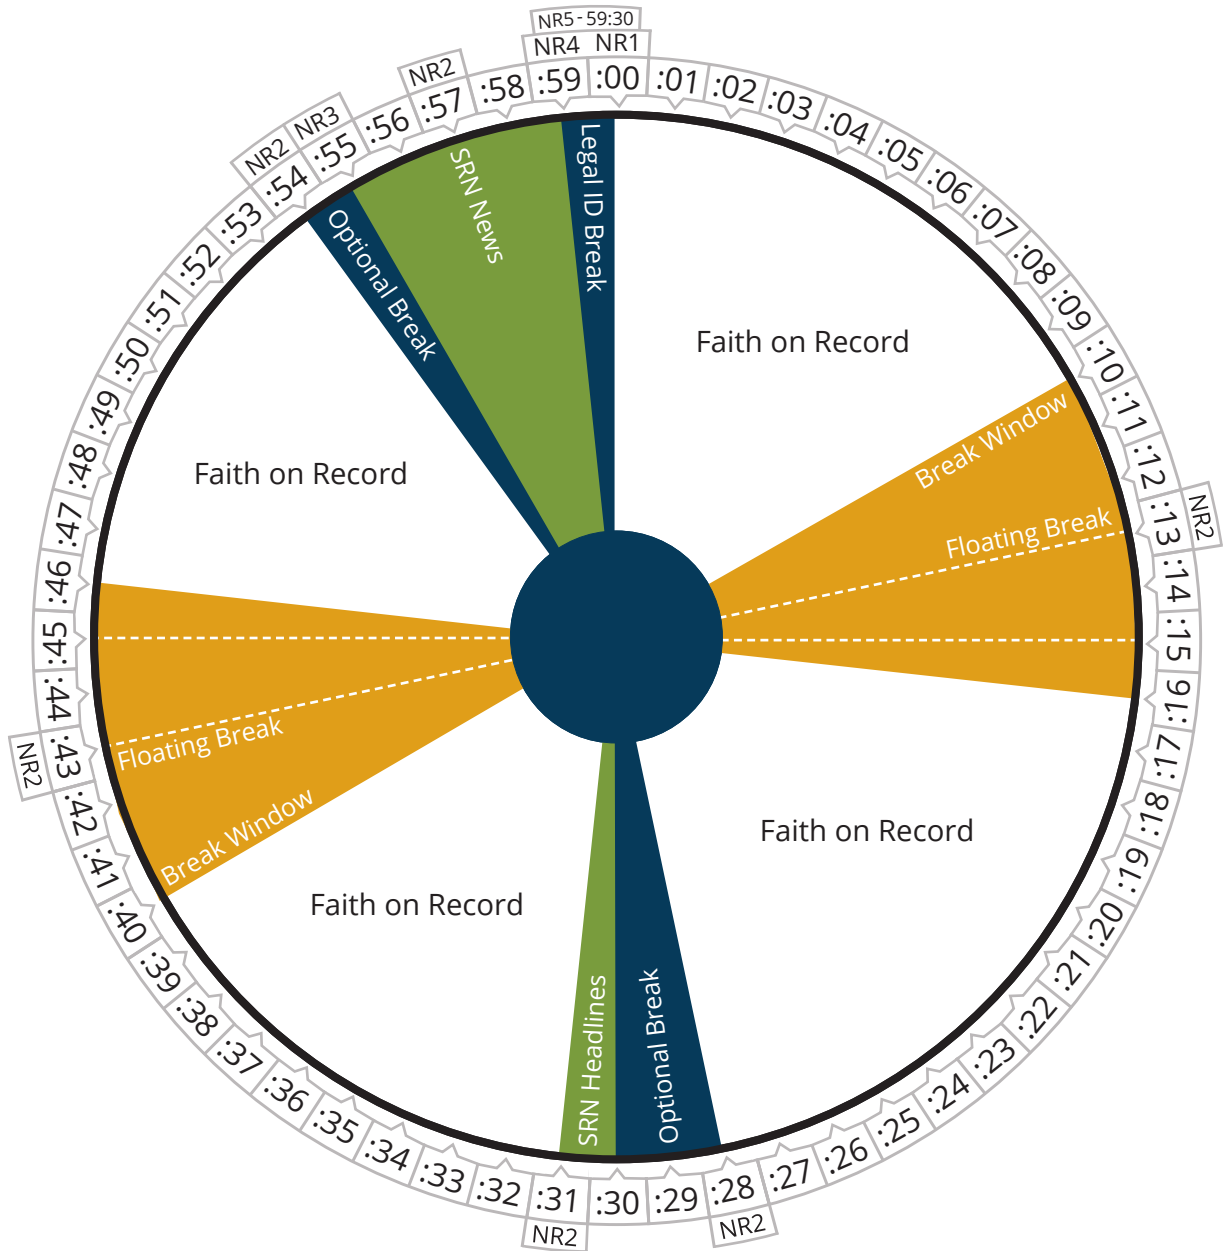

**Music for Sunday**

**Air Time**

**Sunday**

Pacific	09:00 - 03:00p
Mountain	10:00 - 04:00p
Central	11:00 - 05:00p
Eastern	12:00 - 06:00p

Music for Sunday

**Air Time**

**Sunday**

Pacific	09:00 - 03:00p
Mountain	10:00 - 04:00p
Central	11:00 - 05:00p
Eastern	12:00 - 06:00p

Music for Sunday

<b>Air Time</b>	<b>Sunday</b>		
	Pacific	09:00 - 03:00p	<b>Music for Sunday</b>
	Mountain	10:00 - 04:00p	
	Central	11:00 - 05:00p	
	Eastern	12:00 - 06:00p	

<b>Air Time</b>	<b>Sunday</b>	
	Pacific	03:00 - 04:00p
	Mountain	04:00 - 05:00p
	Central	05:00 - 06:00p
	Eastern	06:00 - 07:00p

**Air Time**

<b>Sunday</b>	
Pacific	04:00 - 05:00p
Mountain	05:00 - 06:00p
Central	06:00 - 07:00p
Eastern	07:00 - 08:00p

**Air Time**

**Sunday**

Pacific	05:00 - 06:00p
Mountain	06:00 - 07:00p
Central	07:00 - 08:00p
Eastern	08:00 - 09:00p

**Air Time**

**Sunday**

Pacific	06:00 - 09:00p
Mountain	07:00 - 10:00p
Central	08:00 - 11:00p
Eastern	09:00 - 12:00a

*faith on* **RECORD**

**Air Time**

**Sunday**

Pacific	06:00 - 09:00p
Mountain	07:00 - 10:00p
Central	08:00 - 11:00p
Eastern	09:00 - 12:00a