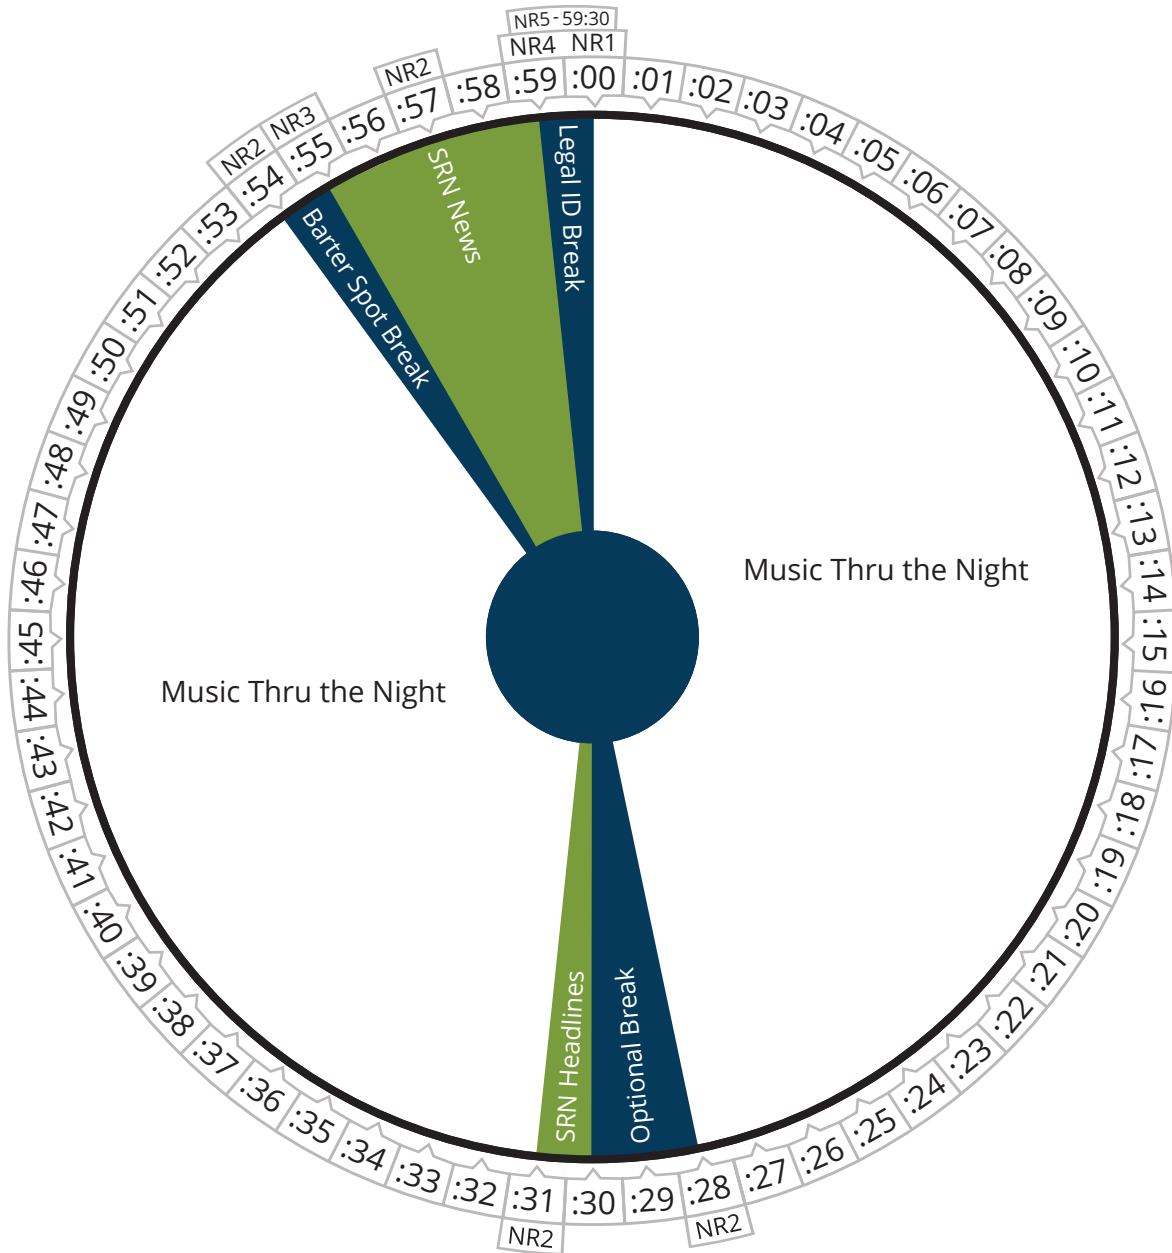

**Air  
Time**

**Sunday**

Pacific	10:00 - 03:00a
Mountain	11:00 - 04:00a
Central	12:00 - 05:00a
Eastern	01:00 - 06:00a

**Air Time**

**Sunday**

Pacific	10:00 - 03:00a
Mountain	11:00 - 04:00a
Central	12:00 - 05:00a
Eastern	01:00 - 06:00a

*Music Thru the Night*

**Air Time**

**Sunday**

Pacific	10:00 - 03:00a
Mountain	11:00 - 04:00a
Central	12:00 - 05:00a
Eastern	01:00 - 06:00a

**Air Time**

**Sunday**

Pacific	10:00 - 03:00a
Mountain	11:00 - 04:00a
Central	12:00 - 05:00a
Eastern	01:00 - 06:00a

**Air Time**

**Sunday**

Pacific	03:00 - 04:00a
Mountain	04:00 - 05:00a
Central	05:00 - 06:00a
Eastern	06:00 - 07:00a

**Air Time**

**Sunday**

Pacific	04:00 - 05:00a
Mountain	05:00 - 06:00a
Central	06:00 - 07:00a
Eastern	07:00 - 08:00a

*faith on* **RECORD**

**Air Time**

**Sunday**

Pacific	06:00 - 09:00p
Mountain	07:00 - 10:00p
Central	08:00 - 11:00p
Eastern	09:00 - 12:00a

*faith on* **RECORD**

**Air Time**

**Sunday**

Pacific	09:00 - 03:00a
Mountain	10:00 - 04:00a
Central	11:00 - 05:00a
Eastern	12:00 - 06:00a