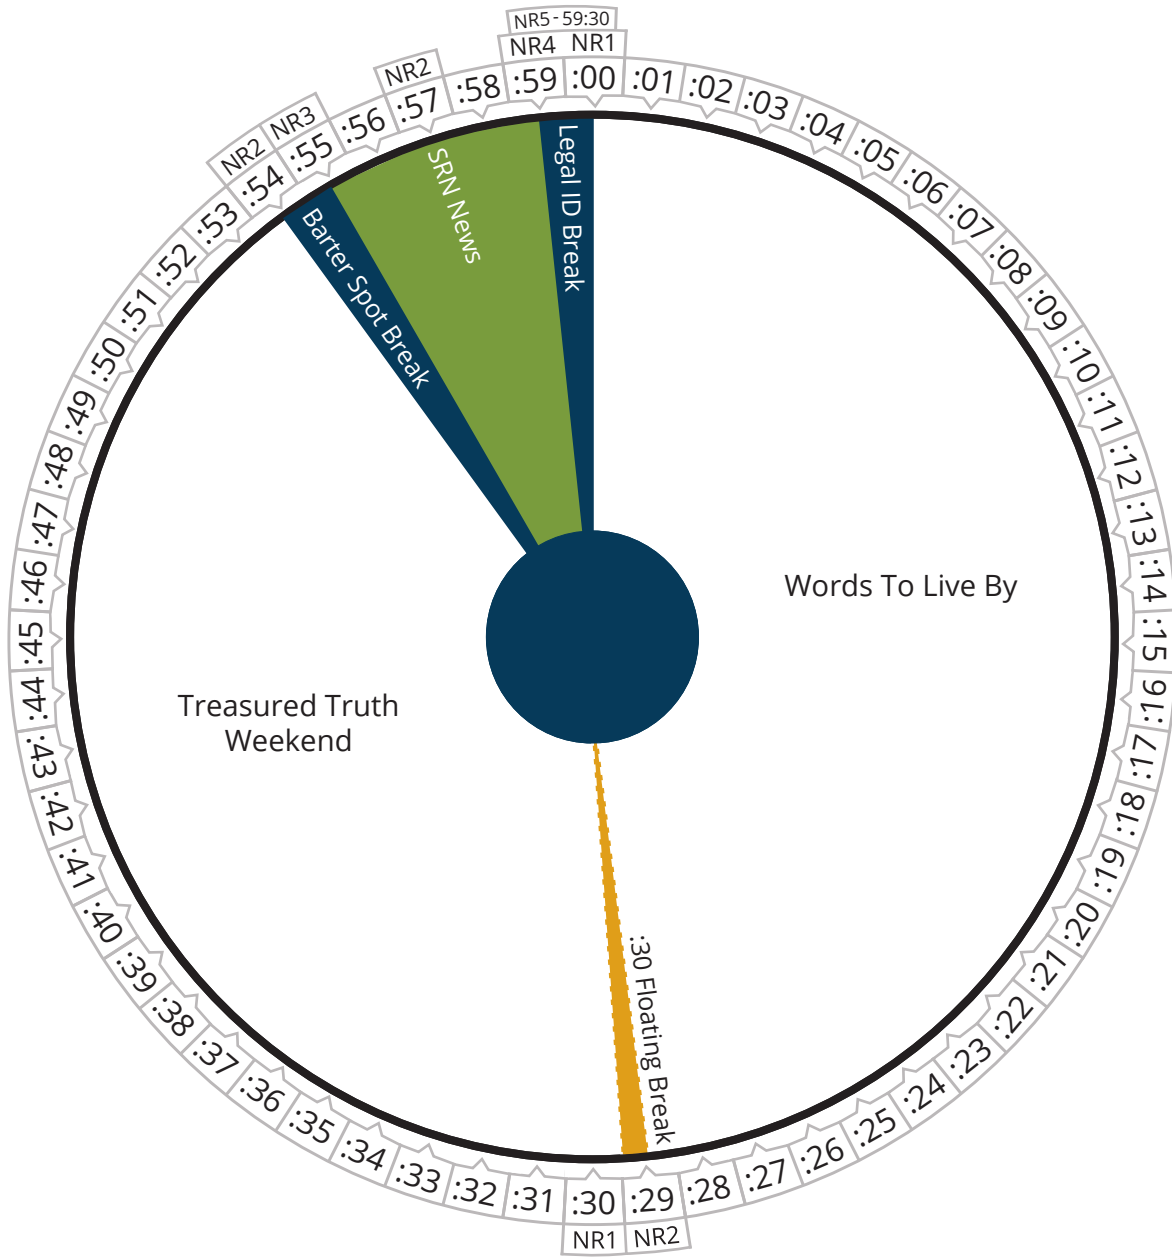

**Air  
Time**

**Sunday**

Pacific	10:00 - 03:00a
Mountain	11:00 - 04:00a
Central	12:00 - 05:00a
Eastern	01:00 - 06:00a

**Air Time**

**Sunday**

Pacific	10:00 - 03:00a
Mountain	11:00 - 04:00a
Central	12:00 - 05:00a
Eastern	01:00 - 06:00a

*Music Thru the Night*

**Air Time**

**Sunday**

Pacific	10:00 - 03:00a
Mountain	11:00 - 04:00a
Central	12:00 - 05:00a
Eastern	01:00 - 06:00a

**Air Time**

**Sunday**

Pacific	10:00 - 03:00a
Mountain	11:00 - 04:00a
Central	12:00 - 05:00a
Eastern	01:00 - 06:00a

**Air Time**

**Sunday**

Pacific	03:00 - 04:00a
Mountain	04:00 - 05:00a
Central	05:00 - 06:00a
Eastern	06:00 - 07:00a

**Air Time**

**Sunday**

Pacific	04:00 - 05:00a
Mountain	05:00 - 06:00a
Central	06:00 - 07:00a
Eastern	07:00 - 08:00a

**Music for Sunday**

**Air Time**

**Sunday**

Pacific	09:00 - 03:00p
Mountain	10:00 - 04:00p
Central	11:00 - 05:00p
Eastern	12:00 - 06:00p

Music for Sunday

**Air Time**

**Sunday**

Pacific	09:00 - 03:00p
Mountain	10:00 - 04:00p
Central	11:00 - 05:00p
Eastern	12:00 - 06:00p