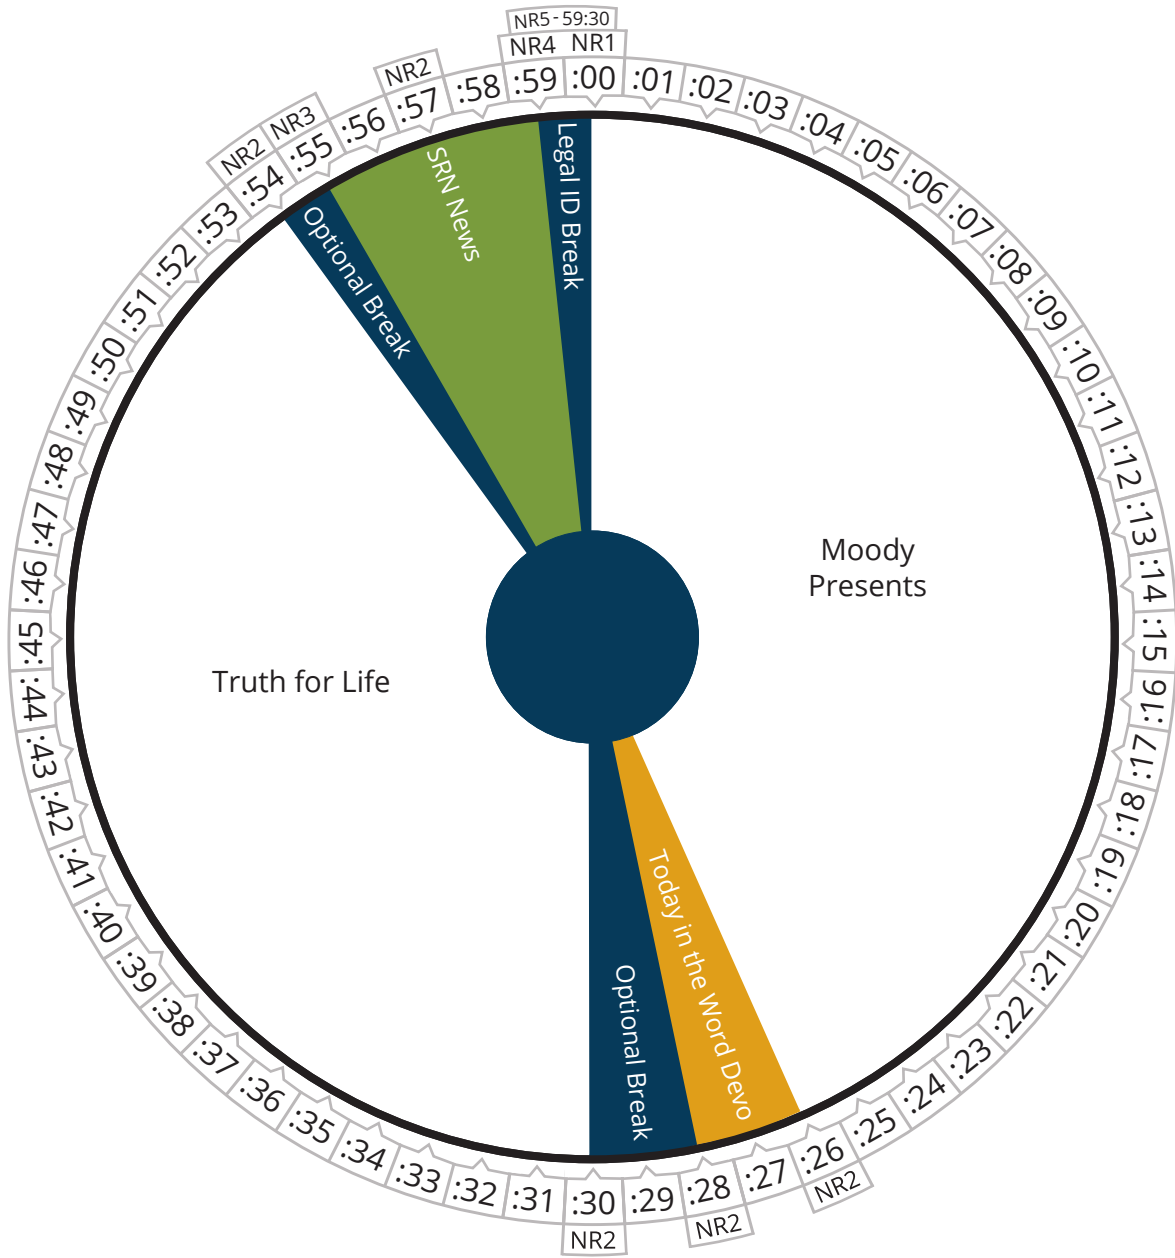

Music for Sunday

<b>Air Time</b>	<b>Sunday</b>		
	Pacific	09:00 - 03:00p	<b>Music for Sunday</b>
	Mountain	10:00 - 04:00p	
	Central	11:00 - 05:00p	
	Eastern	12:00 - 06:00p	

**Air Time**

**Sunday**

Pacific	09:00 - 03:00p
Mountain	10:00 - 04:00p
Central	11:00 - 05:00p
Eastern	12:00 - 06:00p

**Music for Sunday**

**Air Time**

**Sunday**

Pacific	09:00 - 03:00p
Mountain	10:00 - 04:00p
Central	11:00 - 05:00p
Eastern	12:00 - 06:00p

Music for Sunday

**Air Time**

**Sunday**

Pacific	09:00 - 03:00p
Mountain	10:00 - 04:00p
Central	11:00 - 05:00p
Eastern	12:00 - 06:00p

Music for Sunday

<b>Air Time</b>	<b>Sunday</b>		
	Pacific	09:00 - 03:00p	<b>Music for Sunday</b>
	Mountain	10:00 - 04:00p	
	Central	11:00 - 05:00p	
	Eastern	12:00 - 06:00p	

<b>Air Time</b>	<b>Sunday</b>	
	Pacific	03:00 - 04:00p
	Mountain	04:00 - 05:00p
	Central	05:00 - 06:00p
	Eastern	06:00 - 07:00p

**Air Time**

<b>Sunday</b>	
Pacific	04:00 - 05:00p
Mountain	05:00 - 06:00p
Central	06:00 - 07:00p
Eastern	07:00 - 08:00p

**Air Time**

**Sunday**

Pacific	05:00 - 06:00p
Mountain	06:00 - 07:00p
Central	07:00 - 08:00p
Eastern	08:00 - 09:00p