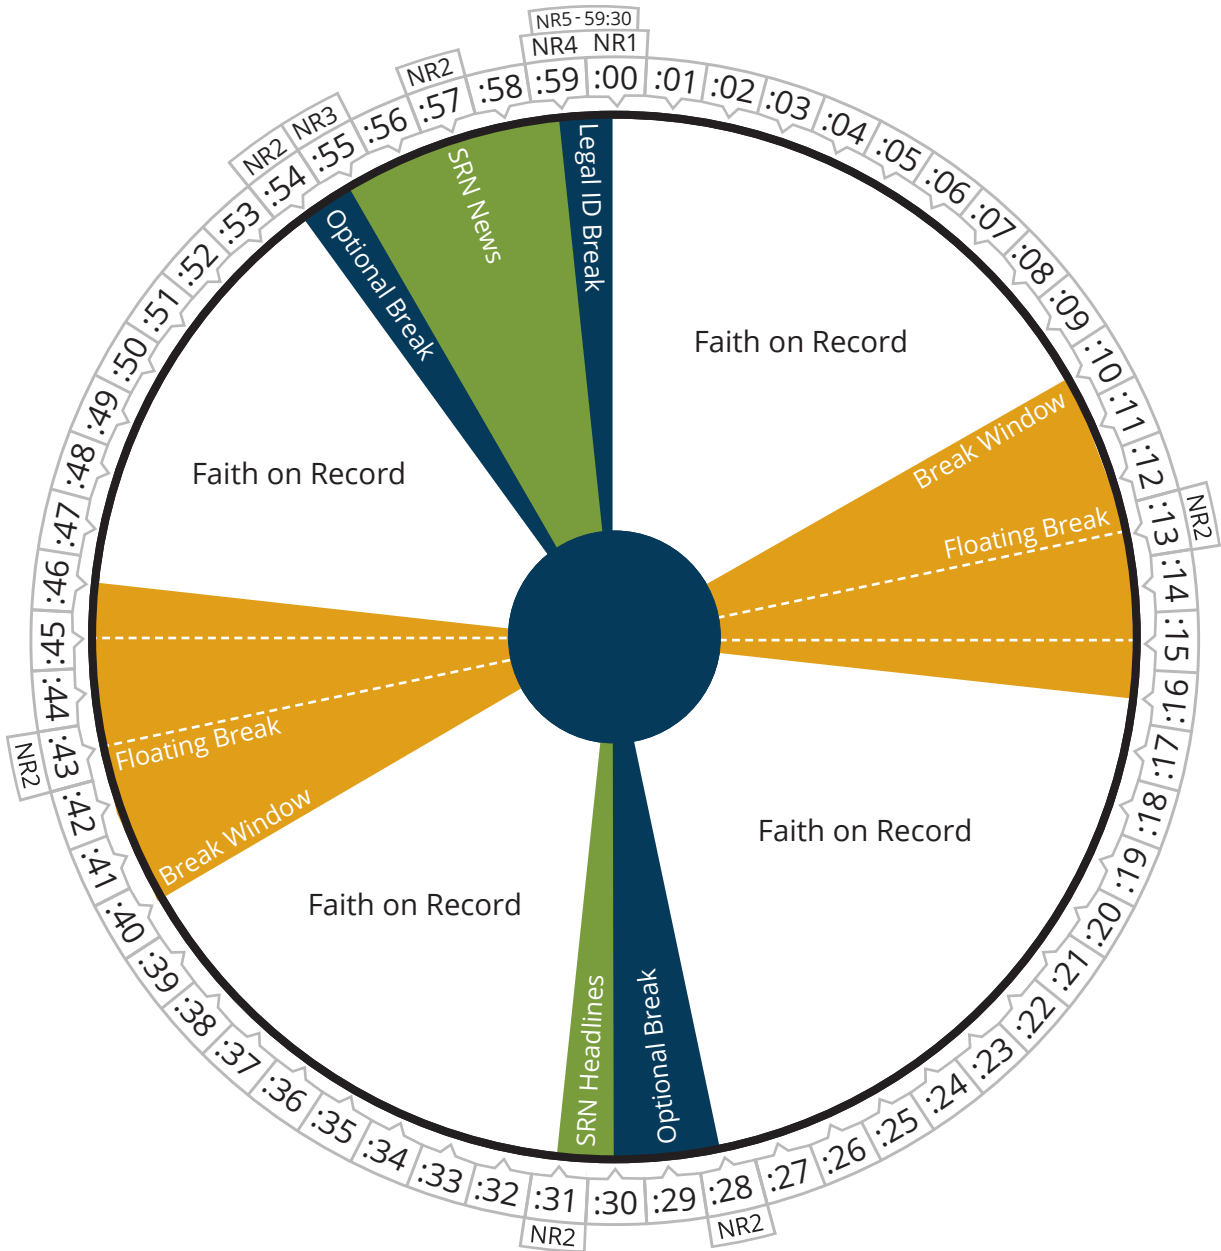

**Music for Sunday**

**Air Time**

**Sunday**

Pacific	09:00 - 03:00p
Mountain	10:00 - 04:00p
Central	11:00 - 05:00p
Eastern	12:00 - 06:00p

Music for Sunday

**Air Time**

**Sunday**

Pacific	09:00 - 03:00p
Mountain	10:00 - 04:00p
Central	11:00 - 05:00p
Eastern	12:00 - 06:00p

**Air Time**

<b>Sunday</b>	
Pacific	04:00 - 05:00p
Mountain	05:00 - 06:00p
Central	06:00 - 07:00p
Eastern	07:00 - 08:00p

**Air Time**

**Sunday**

Pacific	05:00 - 06:00p
Mountain	06:00 - 07:00p
Central	07:00 - 08:00p
Eastern	08:00 - 09:00p

**Air Time**

**Sunday**

Pacific	06:00 - 09:00p
Mountain	07:00 - 10:00p
Central	08:00 - 11:00p
Eastern	09:00 - 12:00a

*faith on* **RECORD**

**Air Time**

**Sunday**

Pacific	06:00 - 09:00p
Mountain	07:00 - 10:00p
Central	08:00 - 11:00p
Eastern	09:00 - 12:00a

*faith on* **RECORD**

**Air Time**

**Sunday**

Pacific	06:00 - 09:00p
Mountain	07:00 - 10:00p
Central	08:00 - 11:00p
Eastern	09:00 - 12:00a

*faith on* **RECORD**

**Air Time**

**Sunday**

Pacific	09:00 - 03:00a
Mountain	10:00 - 04:00a
Central	11:00 - 05:00a
Eastern	12:00 - 06:00a