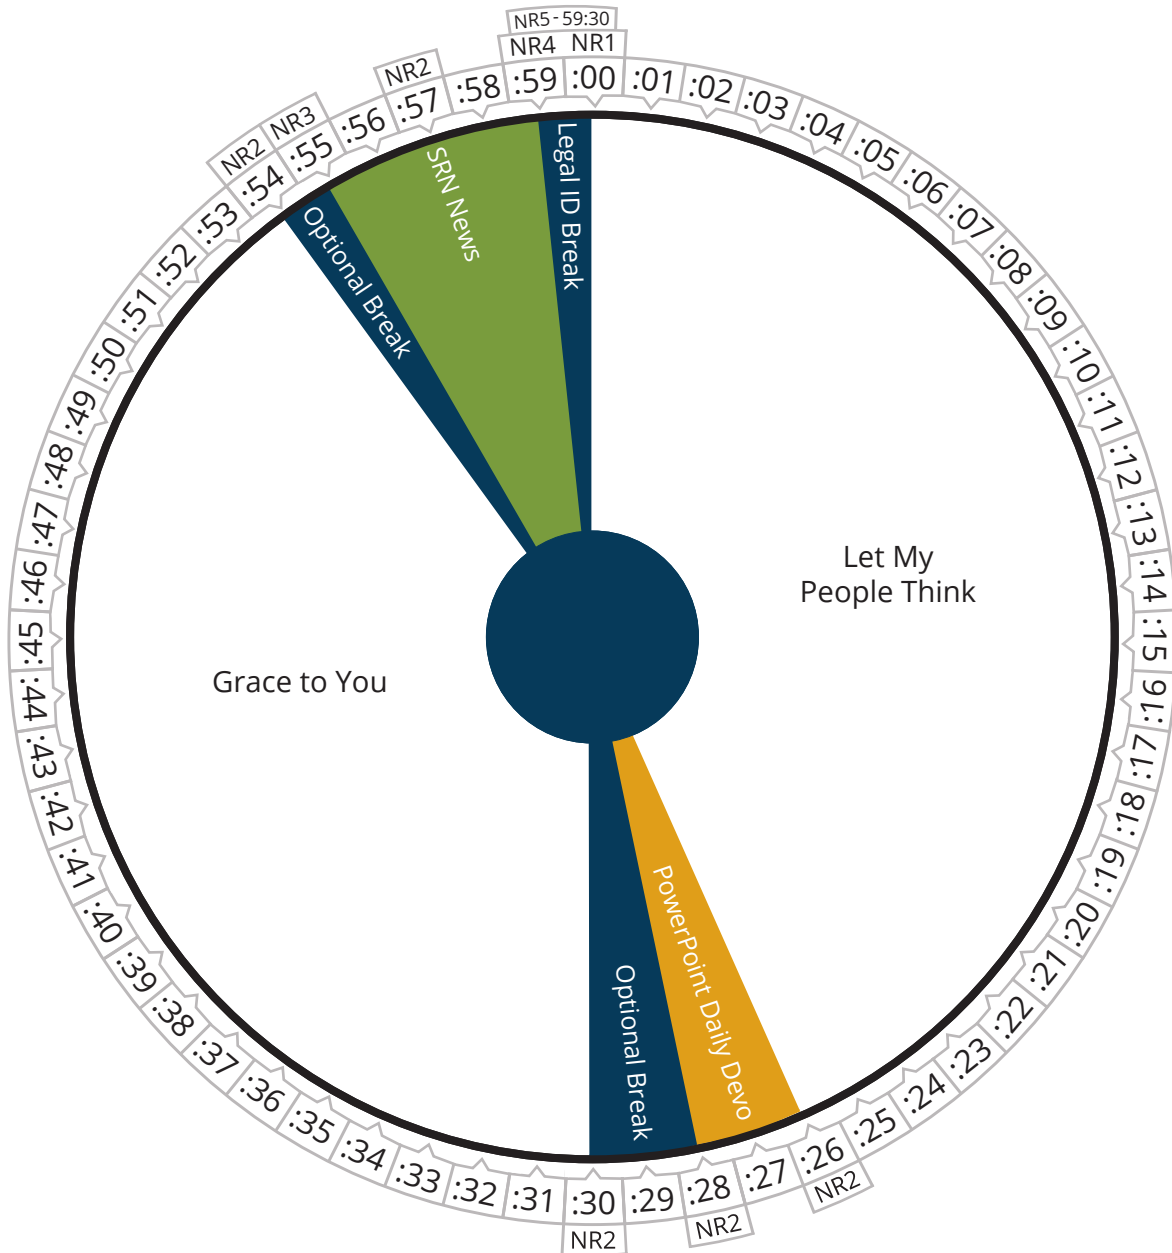

**Air Time**

**Sunday**

Pacific	08:00 - 09:00a
Mountain	09:00 - 10:00a
Central	10:00 - 11:00a
Eastern	11:00 - 12:00p

**Air Time**

**Sunday**

Pacific	09:00 - 03:00p
Mountain	10:00 - 04:00p
Central	11:00 - 05:00p
Eastern	12:00 - 06:00p

Music for Sunday

<b>Air Time</b>	<b>Sunday</b>		
	Pacific	09:00 - 03:00p	<b>Music for Sunday</b>
	Mountain	10:00 - 04:00p	
	Central	11:00 - 05:00p	
	Eastern	12:00 - 06:00p	

**Air Time**

**Sunday**

Pacific	09:00 - 03:00p
Mountain	10:00 - 04:00p
Central	11:00 - 05:00p
Eastern	12:00 - 06:00p

**Music for Sunday**

**Air Time**

**Sunday**

Pacific	09:00 - 03:00p
Mountain	10:00 - 04:00p
Central	11:00 - 05:00p
Eastern	12:00 - 06:00p

Music for Sunday

**Air Time**

**Sunday**

Pacific	09:00 - 03:00p
Mountain	10:00 - 04:00p
Central	11:00 - 05:00p
Eastern	12:00 - 06:00p

Music for Sunday

<b>Air Time</b>	<b>Sunday</b>		
	Pacific	09:00 - 03:00p	<b>Music for Sunday</b>
	Mountain	10:00 - 04:00p	
	Central	11:00 - 05:00p	
	Eastern	12:00 - 06:00p	

<b>Air Time</b>	<b>Sunday</b>	
	Pacific	03:00 - 04:00p
	Mountain	04:00 - 05:00p
	Central	05:00 - 06:00p
	Eastern	06:00 - 07:00p