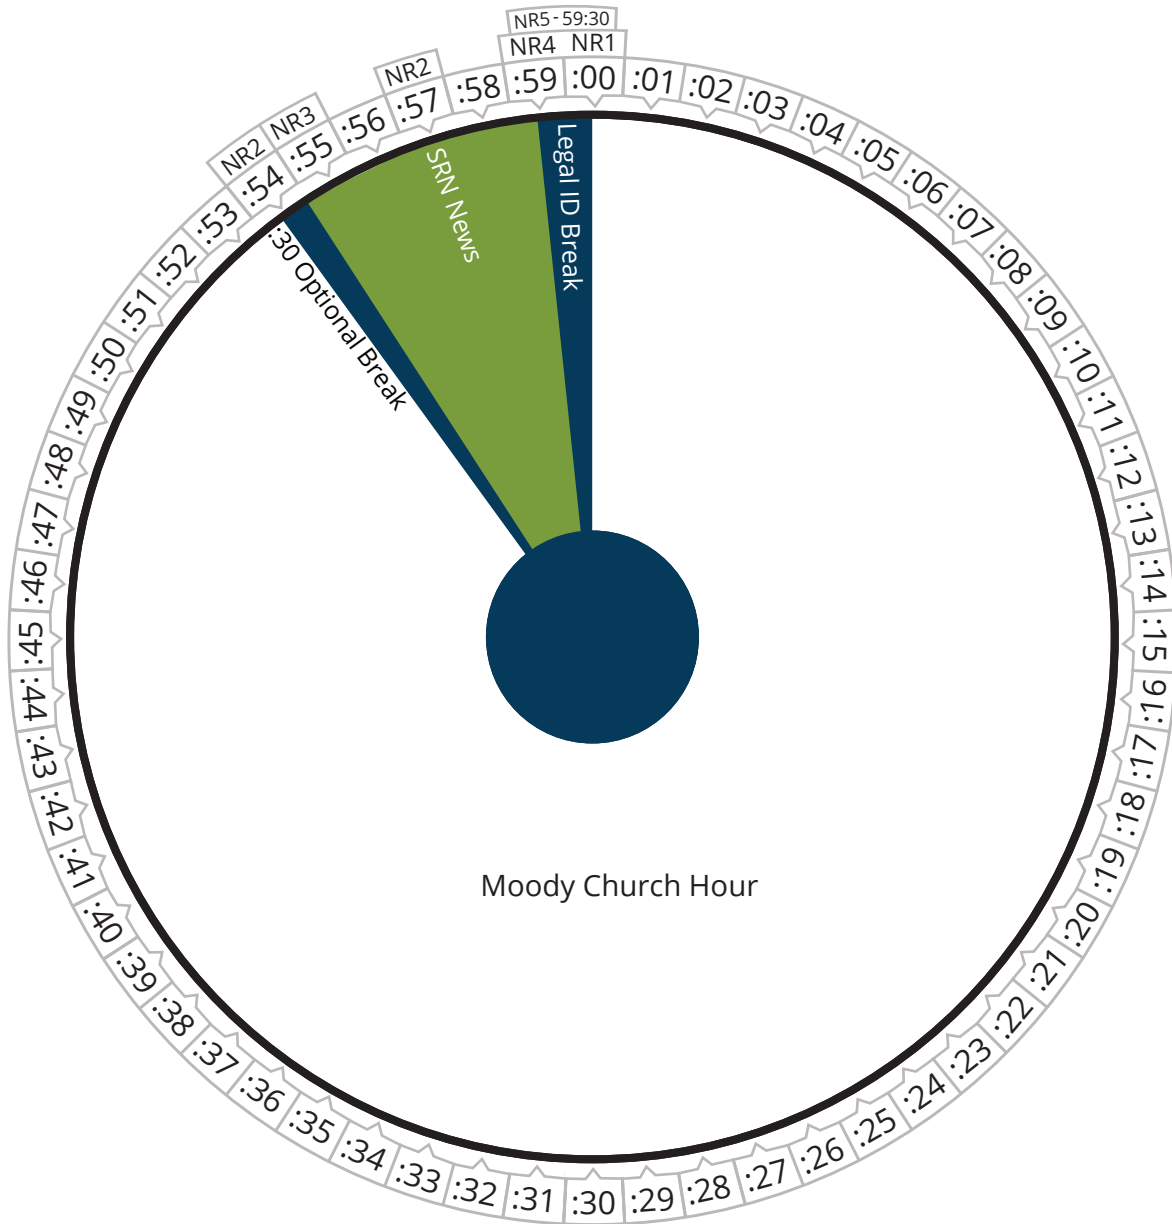

*Music Thru the Night*

**Air Time**

**Sunday**

Pacific	10:00 - 03:00a
Mountain	11:00 - 04:00a
Central	12:00 - 05:00a
Eastern	01:00 - 06:00a

**Air Time**

**Sunday**

Pacific	10:00 - 03:00a
Mountain	11:00 - 04:00a
Central	12:00 - 05:00a
Eastern	01:00 - 06:00a

Pacific	06:00 - 07:00a
Mountain	07:00 - 08:00a
Central	08:00 - 09:00a
Eastern	09:00 - 10:00a

Sunday Praise with John Hayden

**Air Time**

**Sunday**

Pacific	07:00 - 08:00a
Mountain	08:00 - 09:00a
Central	09:00 - 10:00a
Eastern	10:00 - 11:00a

**Air Time**

**Sunday**

Pacific	08:00 - 09:00a
Mountain	09:00 - 10:00a
Central	10:00 - 11:00a
Eastern	11:00 - 12:00p

**Air Time**

**Sunday**

Pacific	09:00 - 03:00p
Mountain	10:00 - 04:00p
Central	11:00 - 05:00p
Eastern	12:00 - 06:00p

Music for Sunday

<b>Air Time</b>	<b>Sunday</b>		
	Pacific	09:00 - 03:00p	<b>Music for Sunday</b>
	Mountain	10:00 - 04:00p	
	Central	11:00 - 05:00p	
	Eastern	12:00 - 06:00p	

**Air Time**

**Sunday**

Pacific	09:00 - 03:00p
Mountain	10:00 - 04:00p
Central	11:00 - 05:00p
Eastern	12:00 - 06:00p