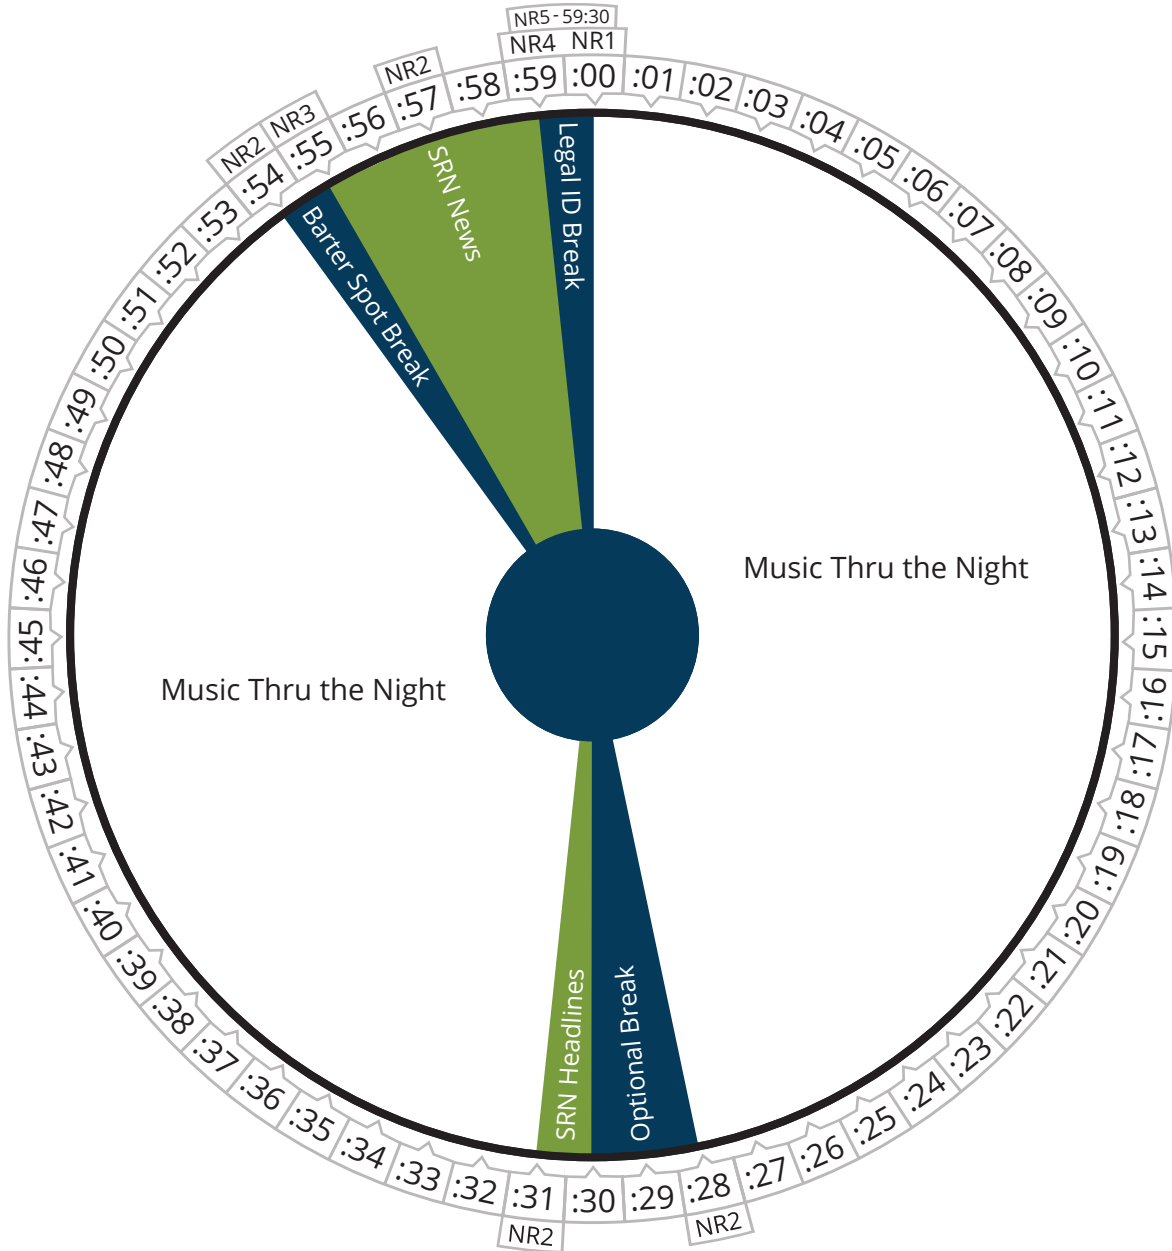

**Air  
Time**

**Sunday**

Pacific	10:00 - 03:00a
Mountain	11:00 - 04:00a
Central	12:00 - 05:00a
Eastern	01:00 - 06:00a

**Air Time**

**Sunday**

Pacific	10:00 - 03:00a
Mountain	11:00 - 04:00a
Central	12:00 - 05:00a
Eastern	01:00 - 06:00a

*Music Thru the Night*

**Air Time**

**Sunday**

Pacific	10:00 - 03:00a
Mountain	11:00 - 04:00a
Central	12:00 - 05:00a
Eastern	01:00 - 06:00a

**Air Time**

**Sunday**

Pacific	10:00 - 03:00a
Mountain	11:00 - 04:00a
Central	12:00 - 05:00a
Eastern	01:00 - 06:00a

**Air Time**

**Sunday**

Pacific	03:00 - 04:00a
Mountain	04:00 - 05:00a
Central	05:00 - 06:00a
Eastern	06:00 - 07:00a

**Air Time**

**Sunday**

Pacific	04:00 - 05:00a
Mountain	05:00 - 06:00a
Central	06:00 - 07:00a
Eastern	07:00 - 08:00a

*faith on* **RECORD**

**Air Time**

**Sunday**

Pacific	06:00 - 09:00p
Mountain	07:00 - 10:00p
Central	08:00 - 11:00p
Eastern	09:00 - 12:00a

*faith on* **RECORD**

**Air Time**

**Sunday**

Pacific	09:00 - 03:00a
Mountain	10:00 - 04:00a
Central	11:00 - 05:00a
Eastern	12:00 - 06:00a