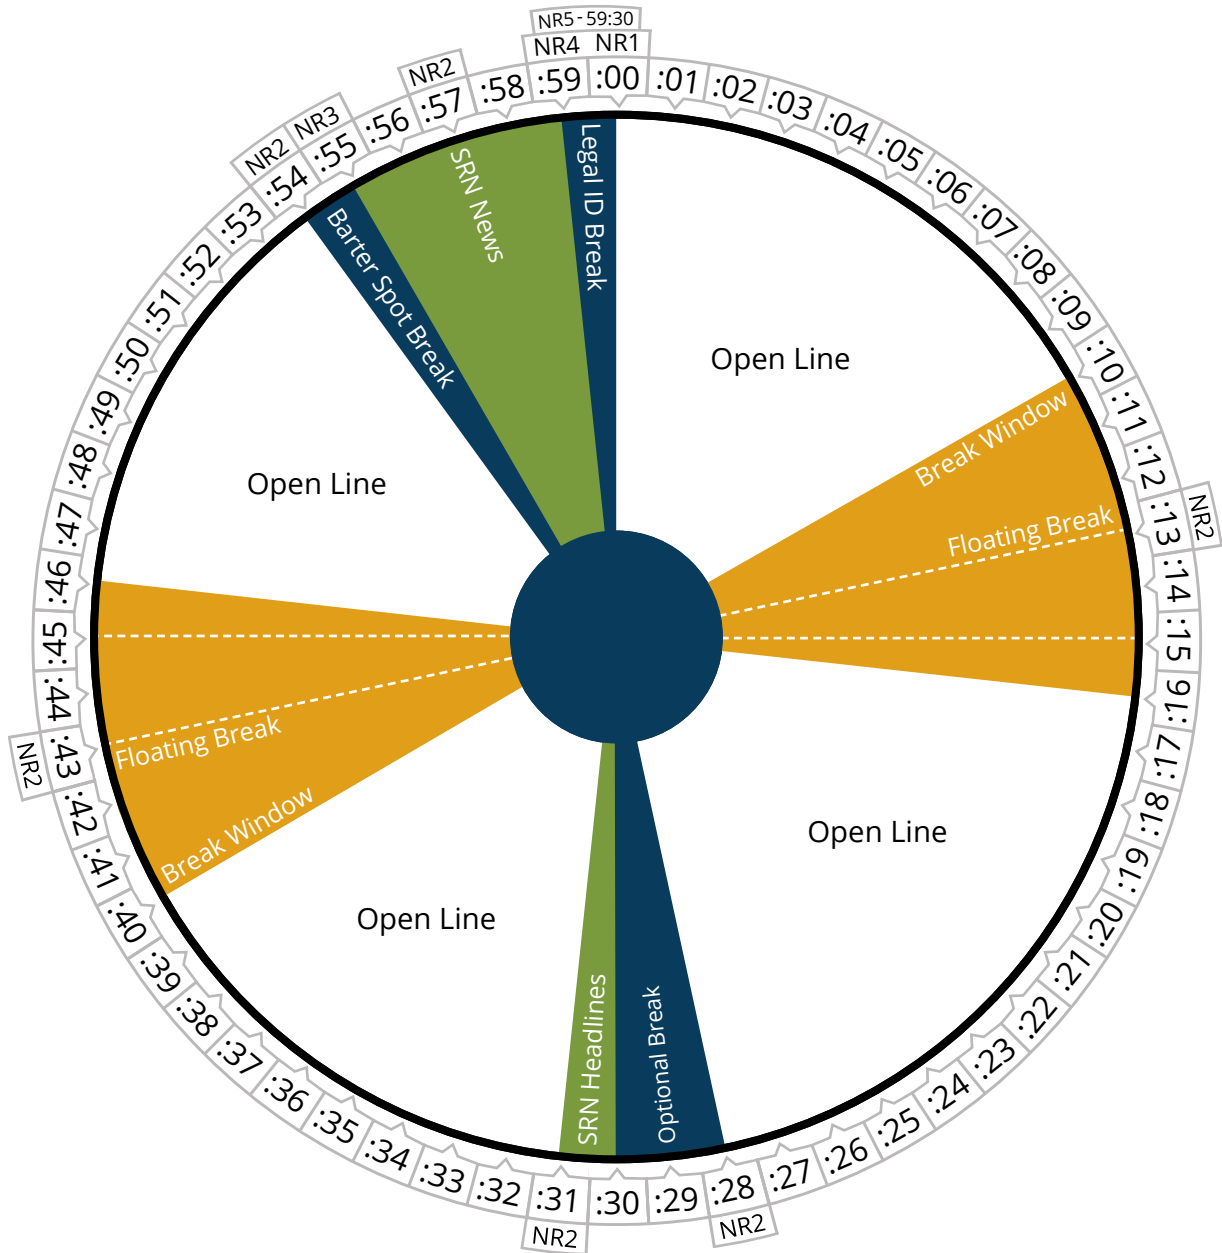

Focus on the Family
"Weekend"

Air Time

Saturday

Pacific	05:00 - 06:00a
Mountain	06:00 - 07:00a
Central	07:00 - 08:00a
Eastern	08:00 - 09:00a

Air Time

Saturday

Pacific	06:00 - 07:00a
Mountain	07:00 - 08:00a
Central	08:00 - 09:00a
Eastern	09:00 - 10:00a

The Boundless Show
Java With Juli

Air Time

Saturday

Pacific	07:00 - 08:00a
Mountain	08:00 - 09:00a
Central	09:00 - 10:00a
Eastern	10:00 - 11:00a

MOODY RADIO'S

OPEN | LINE

Air Time

Saturday

Pacific	08:00 - 09:00a
Mountain	09:00 - 10:00a
Central	10:00 - 11:00a
Eastern	11:00 - 12:00p

MOODY RADIO'S
OPEN | LINE

Air Time

Saturday

Pacific	09:00 - 10:00a
Mountain	10:00 - 11:00a
Central	11:00 - 12:00p
Eastern	12:00 - 01:00p

Air Time

Saturday

Pacific	10:00 - 11:00a
Mountain	11:00 - 12:00p
Central	12:00 - 01:00p
Eastern	01:00 - 02:00p

building relationships

WITH DR. GARY CHAPMAN

Air Time

Saturday

Pacific	11:00 - 12:00p
Mountain	12:00 - 01:00p
Central	01:00 - 02:00p
Eastern	02:00 - 03:00p