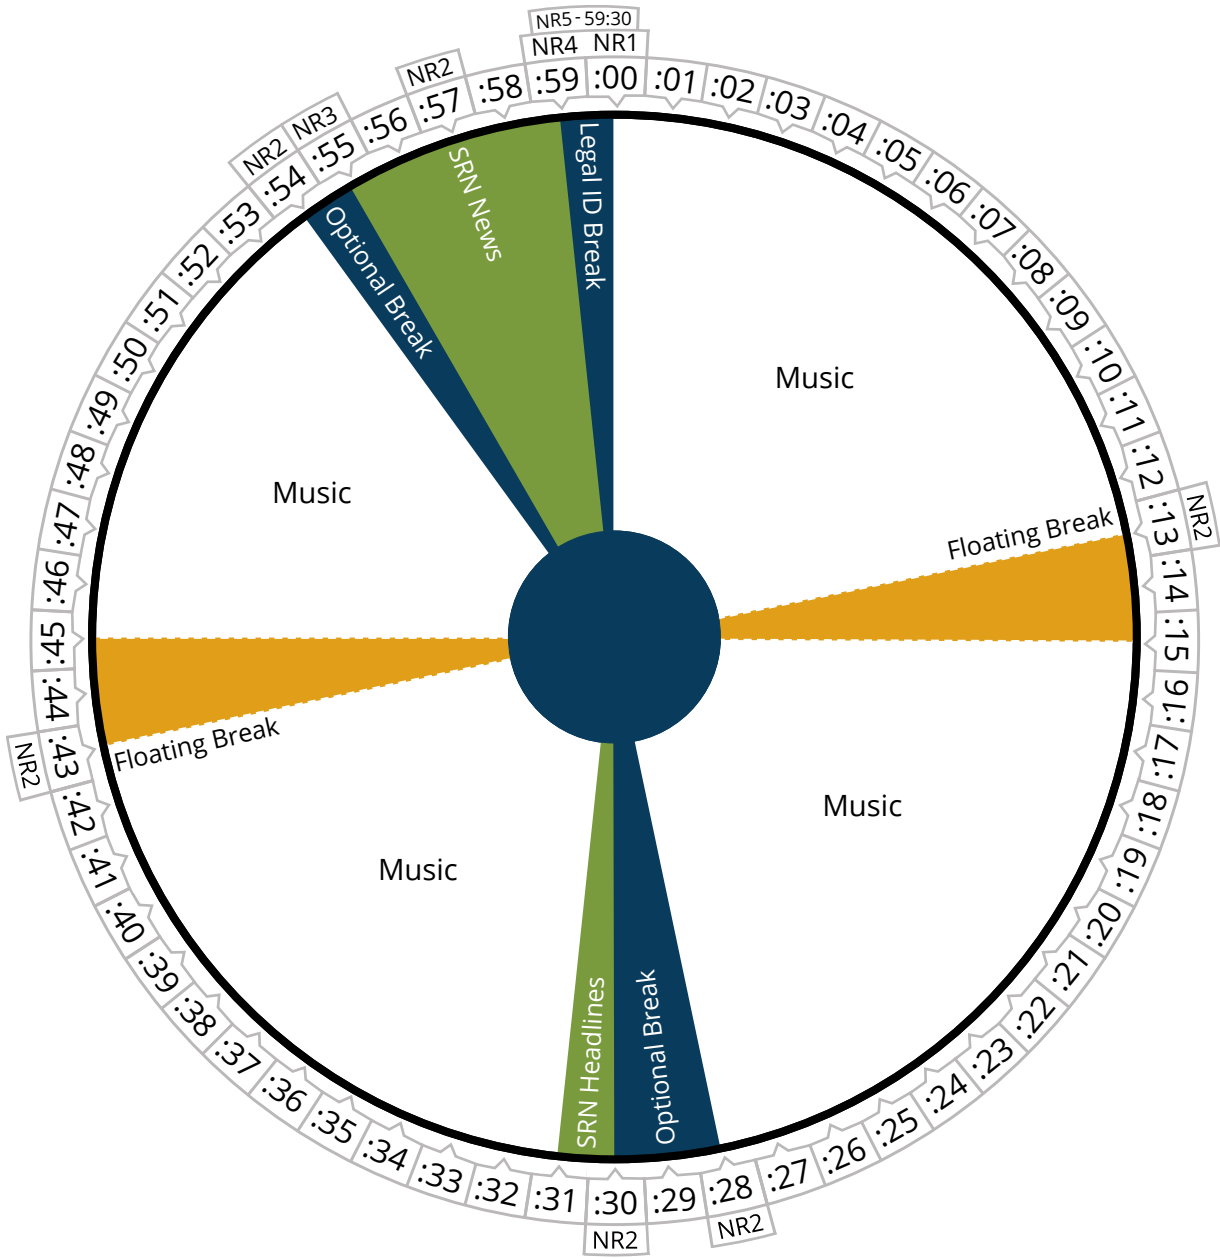

Focus on the Family
"Weekend"

Air Time

Saturday

Pacific	05:00 - 06:00a
Mountain	06:00 - 07:00a
Central	07:00 - 08:00a
Eastern	08:00 - 09:00a

Air Time

Saturday

Pacific	06:00 - 07:00a
Mountain	07:00 - 08:00a
Central	08:00 - 09:00a
Eastern	09:00 - 10:00a

Air Time

Saturday

Pacific	10:00 - 11:00a
Mountain	11:00 - 12:00p
Central	12:00 - 01:00p
Eastern	01:00 - 02:00p

building relationships

WITH DR. GARY CHAPMAN

Air Time

Saturday

Pacific	11:00 - 12:00p
Mountain	12:00 - 01:00p
Central	01:00 - 02:00p
Eastern	02:00 - 03:00p

the **LAND**
and the
BOOK
with Dr. Charlie Dyer

Air Time

Saturday

Pacific	12:00 - 01:00p
Mountain	01:00 - 02:00p
Central	02:00 - 03:00p
Eastern	03:00 - 04:00p

MoneyWise
First Person

Air Time

Saturday

Pacific	01:00 - 06:00p
Mountain	02:00 - 07:00p
Central	03:00 - 08:00p
Eastern	04:00 - 09:00p

Donna Leland
Music for Saturday

Air Time

Saturday

Pacific	12:00 - 04:00p
Mountain	01:00 - 05:00p
Central	02:00 - 06:00p
Eastern	03:00 - 07:00p

Donna Leland
Music for Saturday

Air Time

Saturday

Pacific	04:00 - 05:00p
Mountain	05:00 - 06:00p
Central	06:00 - 07:00p
Eastern	07:00 - 08:00p