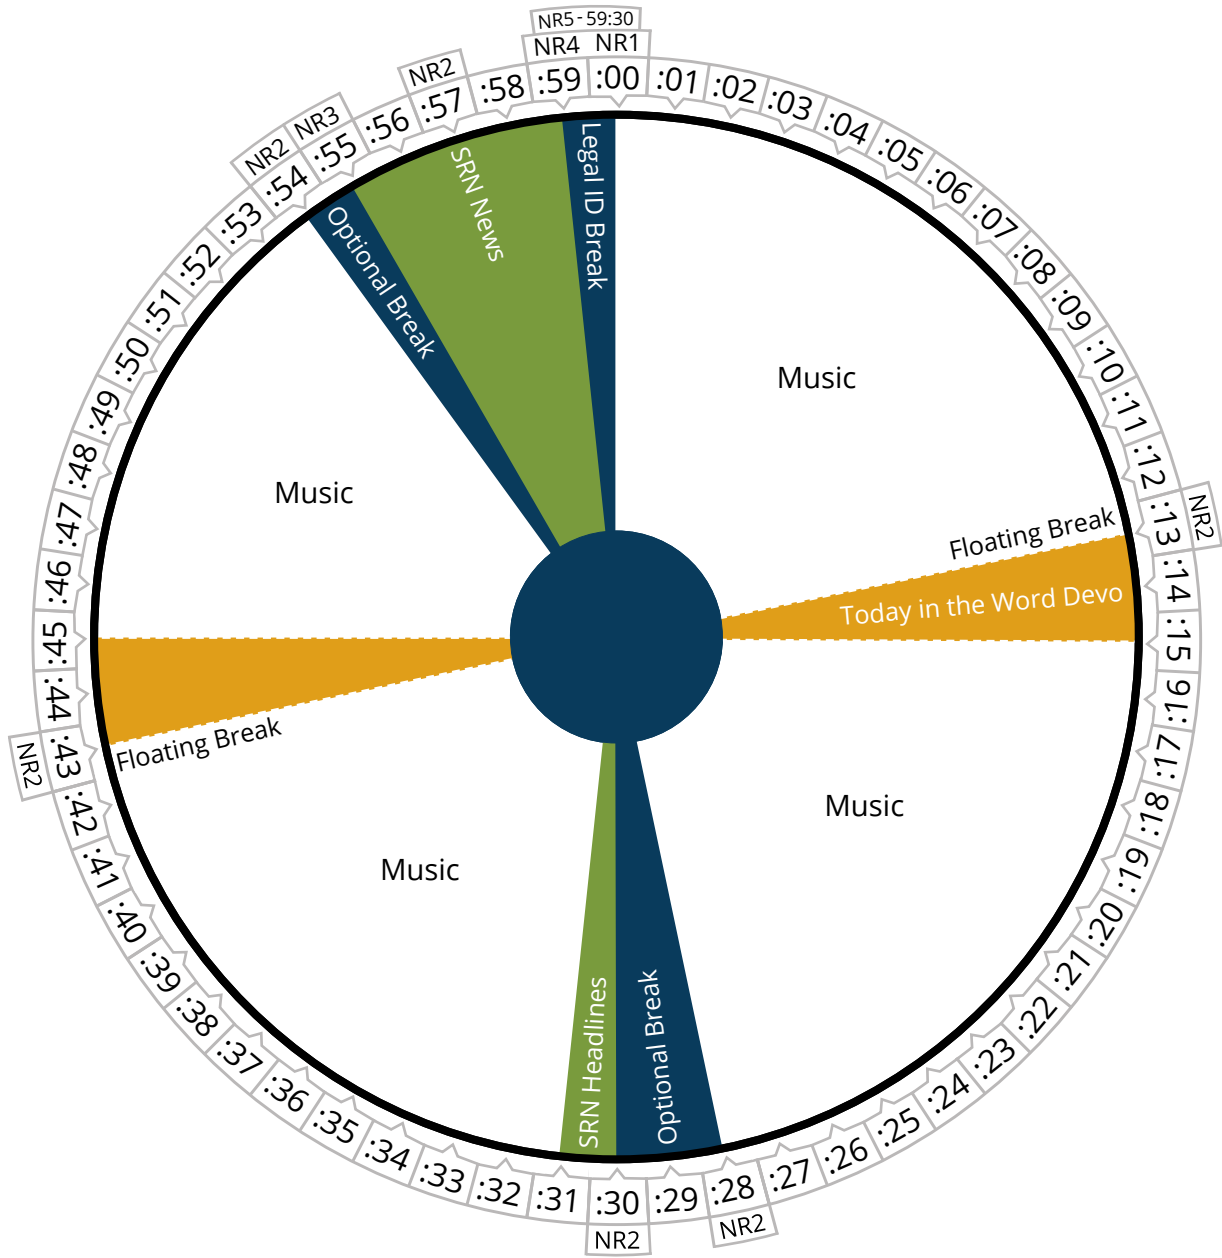

Focus on the Family
"Weekend"

Air Time

Saturday

Pacific	05:00 - 06:00a
Mountain	06:00 - 07:00a
Central	07:00 - 08:00a
Eastern	08:00 - 09:00a

Air Time

Saturday

Pacific	06:00 - 07:00a
Mountain	07:00 - 08:00a
Central	08:00 - 09:00a
Eastern	09:00 - 10:00a

Air Time

Saturday

Pacific	10:00 - 11:00a
Mountain	11:00 - 12:00p
Central	12:00 - 01:00p
Eastern	01:00 - 02:00p

building relationships

WITH DR. GARY CHAPMAN

Air Time

Saturday

Pacific	11:00 - 12:00p
Mountain	12:00 - 01:00p
Central	01:00 - 02:00p
Eastern	02:00 - 03:00p

the **LAND**
and the
BOOK
with Dr. Charlie Dyer

Air Time

Saturday

Pacific	12:00 - 01:00p
Mountain	01:00 - 02:00p
Central	02:00 - 03:00p
Eastern	03:00 - 04:00p

MoneyWise
First Person

Air Time

Saturday

Pacific	01:00 - 06:00p
Mountain	02:00 - 07:00p
Central	03:00 - 08:00p
Eastern	04:00 - 09:00p

Donna Leland
Music for Saturday

Air Time

Saturday

Pacific	12:00 - 04:00p
Mountain	01:00 - 05:00p
Central	02:00 - 06:00p
Eastern	03:00 - 07:00p

Donna Leland
Music for Saturday

Air Time

Saturday

Pacific	04:00 - 05:00p
Mountain	05:00 - 06:00p
Central	06:00 - 07:00p
Eastern	07:00 - 08:00p