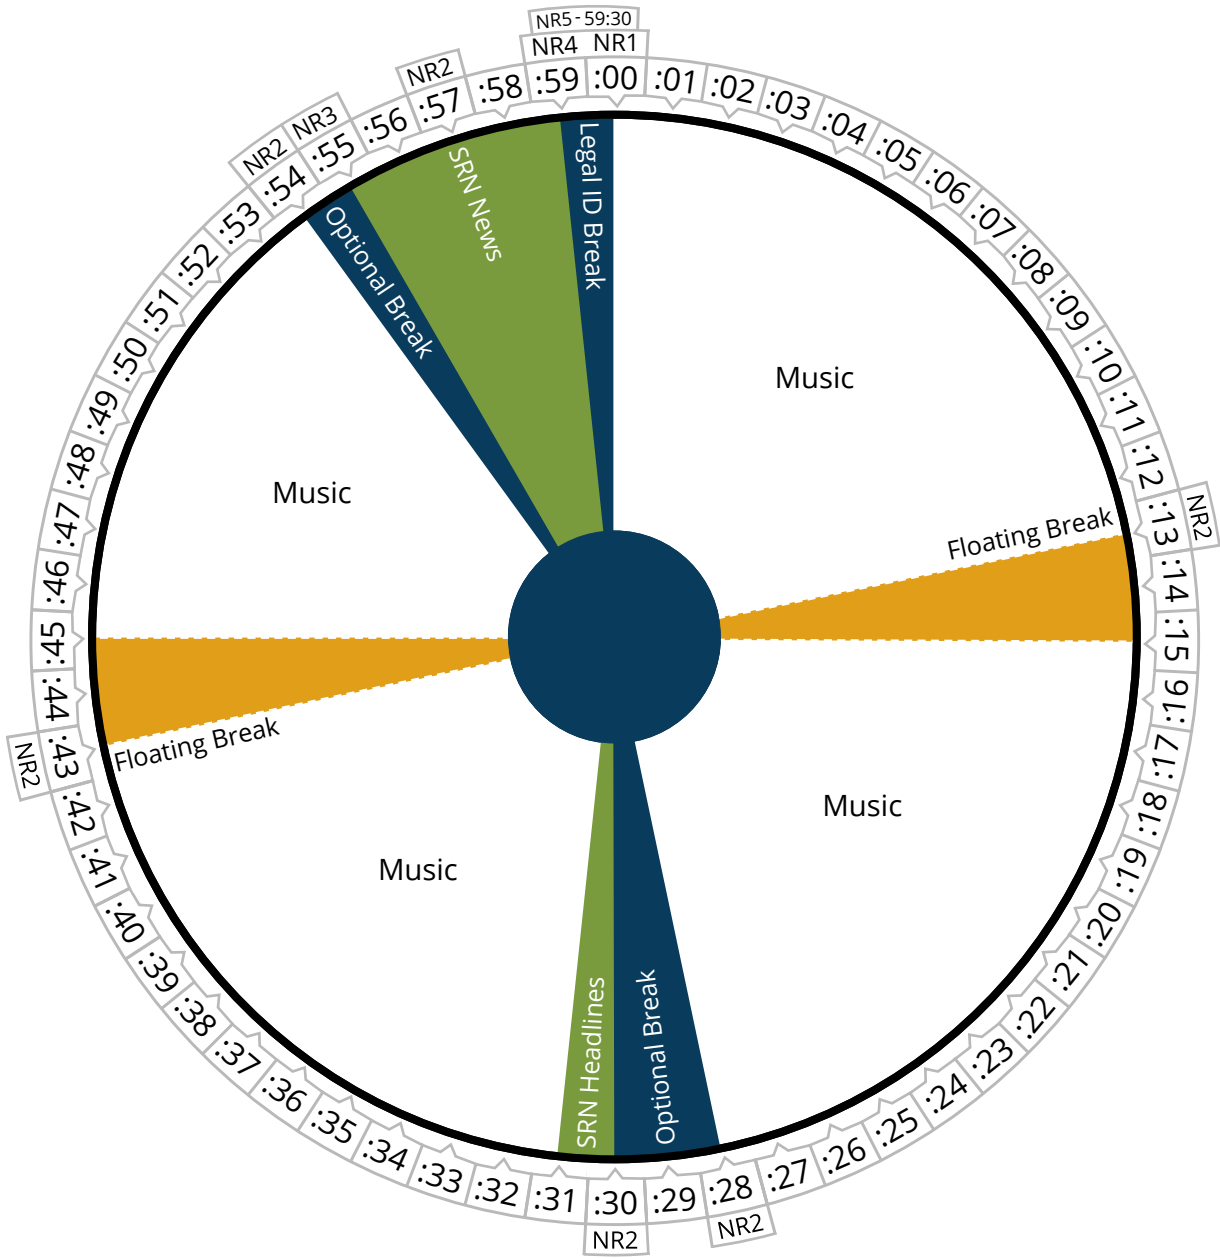

Air Time

Saturday

Pacific	09:00 - 03:00a
Mountain	10:00 - 04:00a
Central	11:00 - 05:00a
Eastern	12:00 - 06:00a

Air Time

Saturday

Pacific	04:00 - 05:00a
Mountain	05:00 - 06:00a
Central	06:00 - 07:00a
Eastern	07:00 - 08:00a

the **LAND**
and the
BOOK
with Dr. Charlie Dyer

Air Time

Saturday

Pacific	12:00 - 01:00p
Mountain	01:00 - 02:00p
Central	02:00 - 03:00p
Eastern	03:00 - 04:00p

MoneyWise
First Person

Air Time

Saturday

Pacific	01:00 - 06:00p
Mountain	02:00 - 07:00p
Central	03:00 - 08:00p
Eastern	04:00 - 09:00p

Donna Leland
Music for Saturday

Air Time

Saturday

Pacific	12:00 - 04:00p
Mountain	01:00 - 05:00p
Central	02:00 - 06:00p
Eastern	03:00 - 07:00p

Donna Leland
Music for Saturday

Air Time

Saturday

Pacific	04:00 - 05:00p
Mountain	05:00 - 06:00p
Central	06:00 - 07:00p
Eastern	07:00 - 08:00p

Donna Leland
Music for Saturday

Air Time

Saturday

Pacific	05:00 - 06:00p
Mountain	06:00 - 07:00p
Central	07:00 - 08:00p
Eastern	08:00 - 09:00p

Donna Leland
Music for Saturday

Saturday 8p

Air Time

Saturday