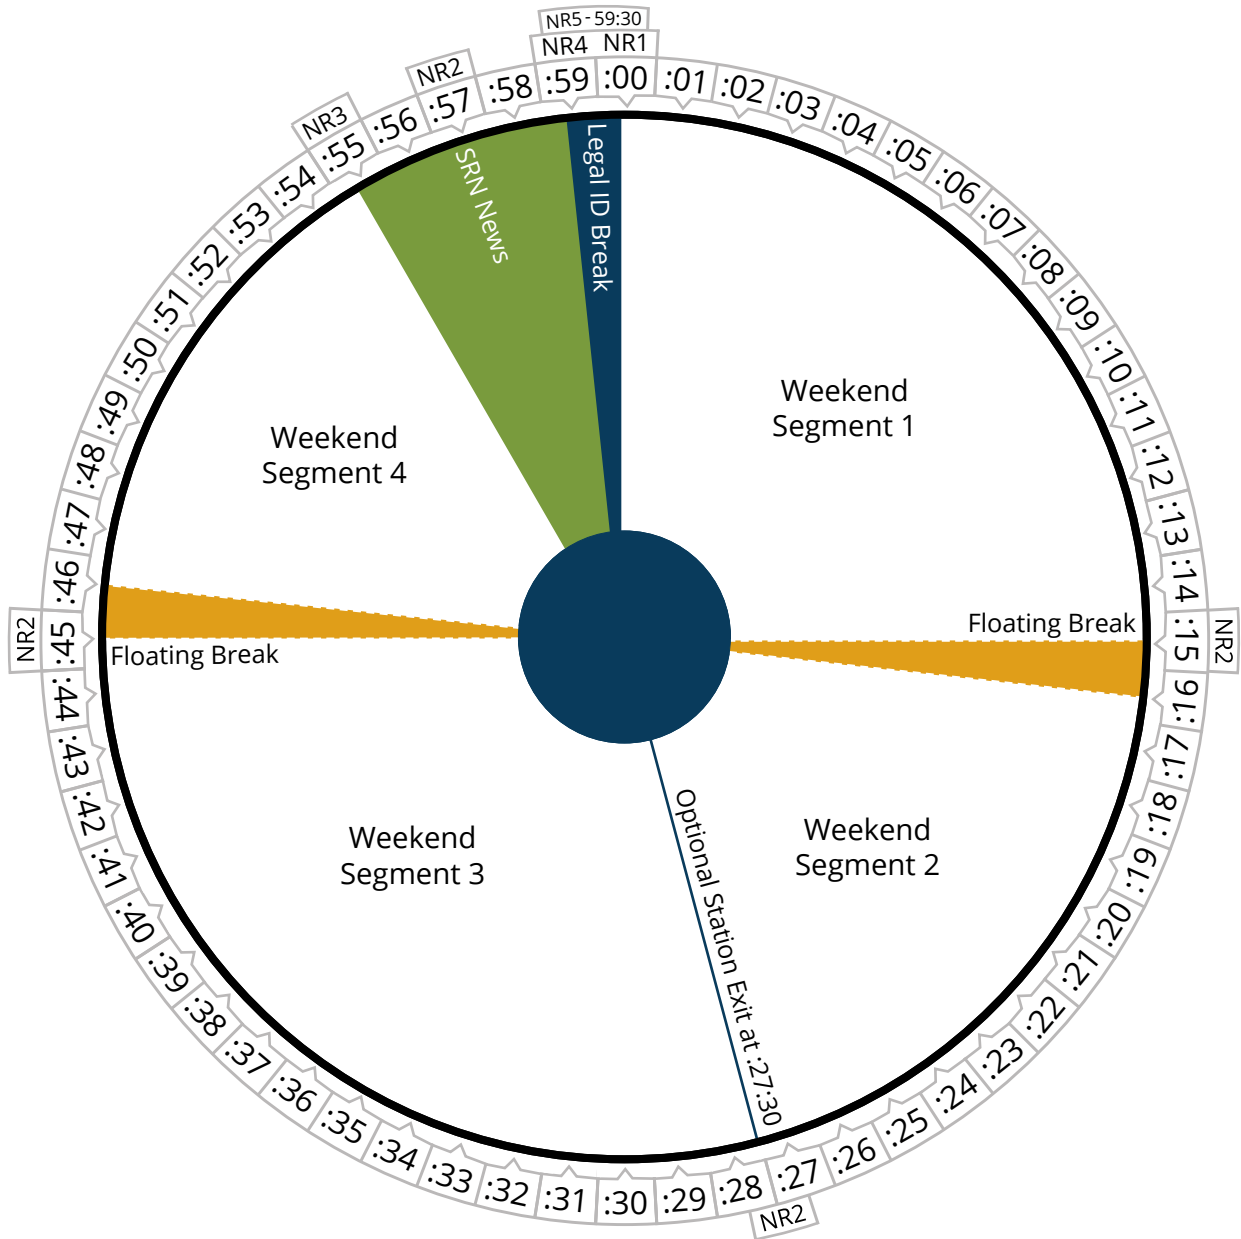

Air Time

Saturday

Pacific	09:00 - 03:00a
Mountain	10:00 - 04:00a
Central	11:00 - 05:00a
Eastern	12:00 - 06:00a

Air Time

Saturday

Pacific	09:00 - 03:00a
Mountain	10:00 - 04:00a
Central	11:00 - 05:00a
Eastern	12:00 - 06:00a

Air Time

Saturday

Pacific	09:00 - 03:00a
Mountain	10:00 - 04:00a
Central	11:00 - 05:00a
Eastern	12:00 - 06:00a

Air Time

Saturday

Pacific	04:00 - 05:00a
Mountain	05:00 - 06:00a
Central	06:00 - 07:00a
Eastern	07:00 - 08:00a

Focus on the Family
"Weekend"

Air Time

Saturday

Pacific	05:00 - 06:00a
Mountain	06:00 - 07:00a
Central	07:00 - 08:00a
Eastern	08:00 - 09:00a

Air Time

Saturday

Pacific	06:00 - 07:00a
Mountain	07:00 - 08:00a
Central	08:00 - 09:00a
Eastern	09:00 - 10:00a

The Boundless Show
Java With Juli

Air Time

Saturday

Pacific	07:00 - 08:00a
Mountain	08:00 - 09:00a
Central	09:00 - 10:00a
Eastern	10:00 - 11:00a

MOODY RADIO'S

OPEN | LINE

Air Time

Saturday