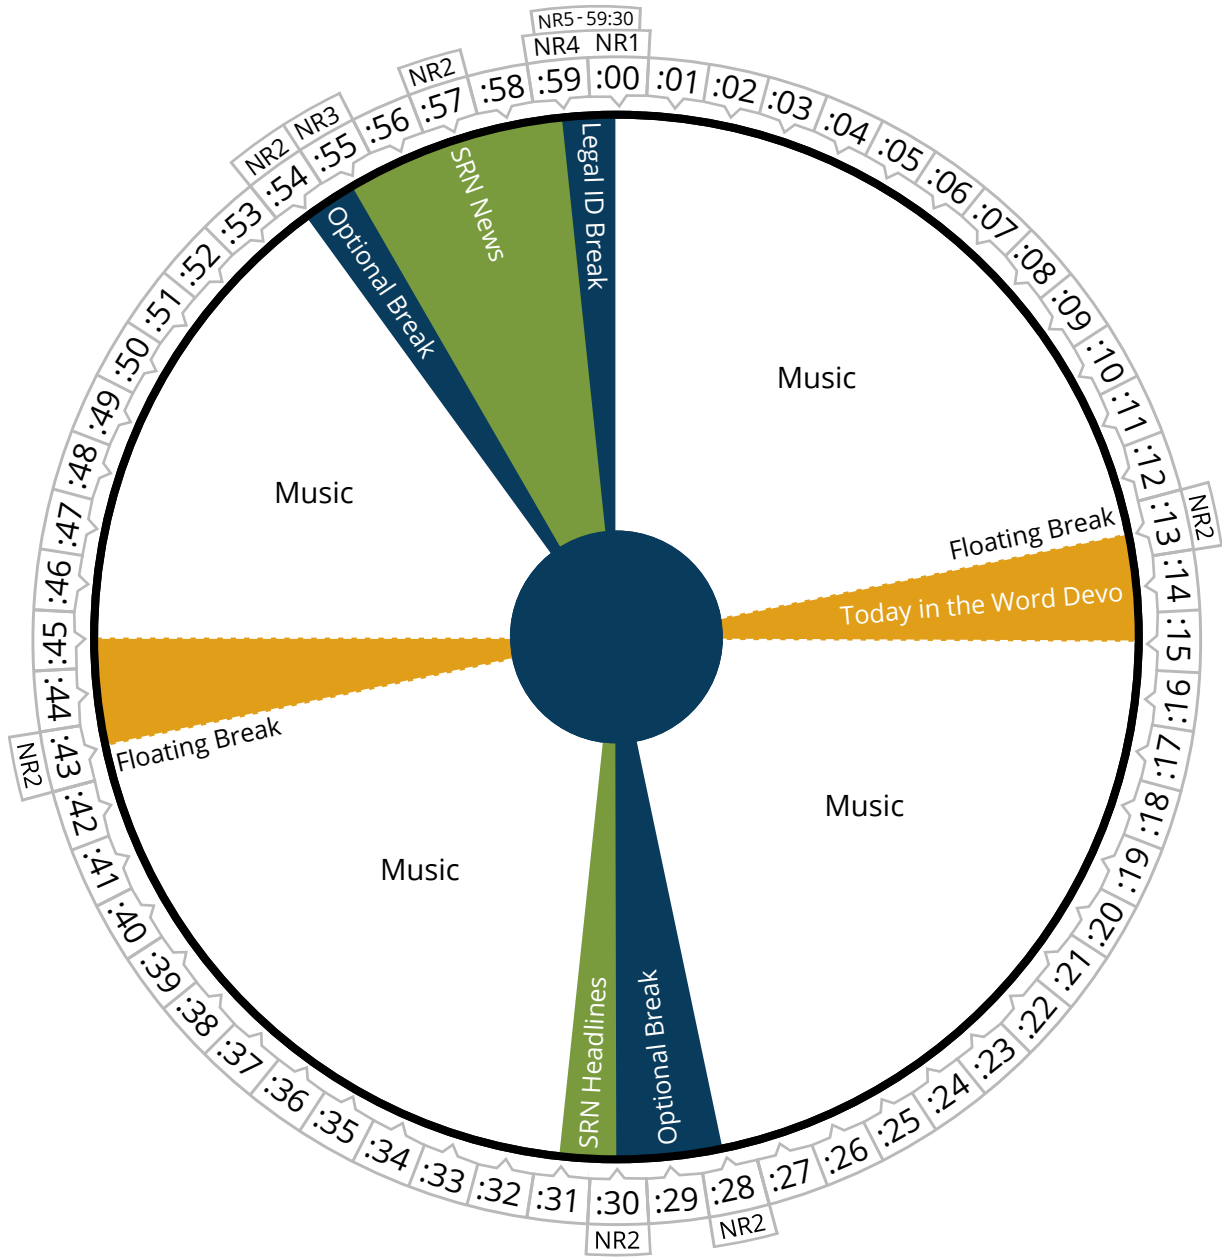

Saturday 9p

Air
Time

Saturday

Pacific	07:00 - 08:00p
Mountain	08:00 - 09:00p
Central	09:00 - 10:00p
Eastern	10:00 - 11:00p

Roy Patterson
Celebration of Praise