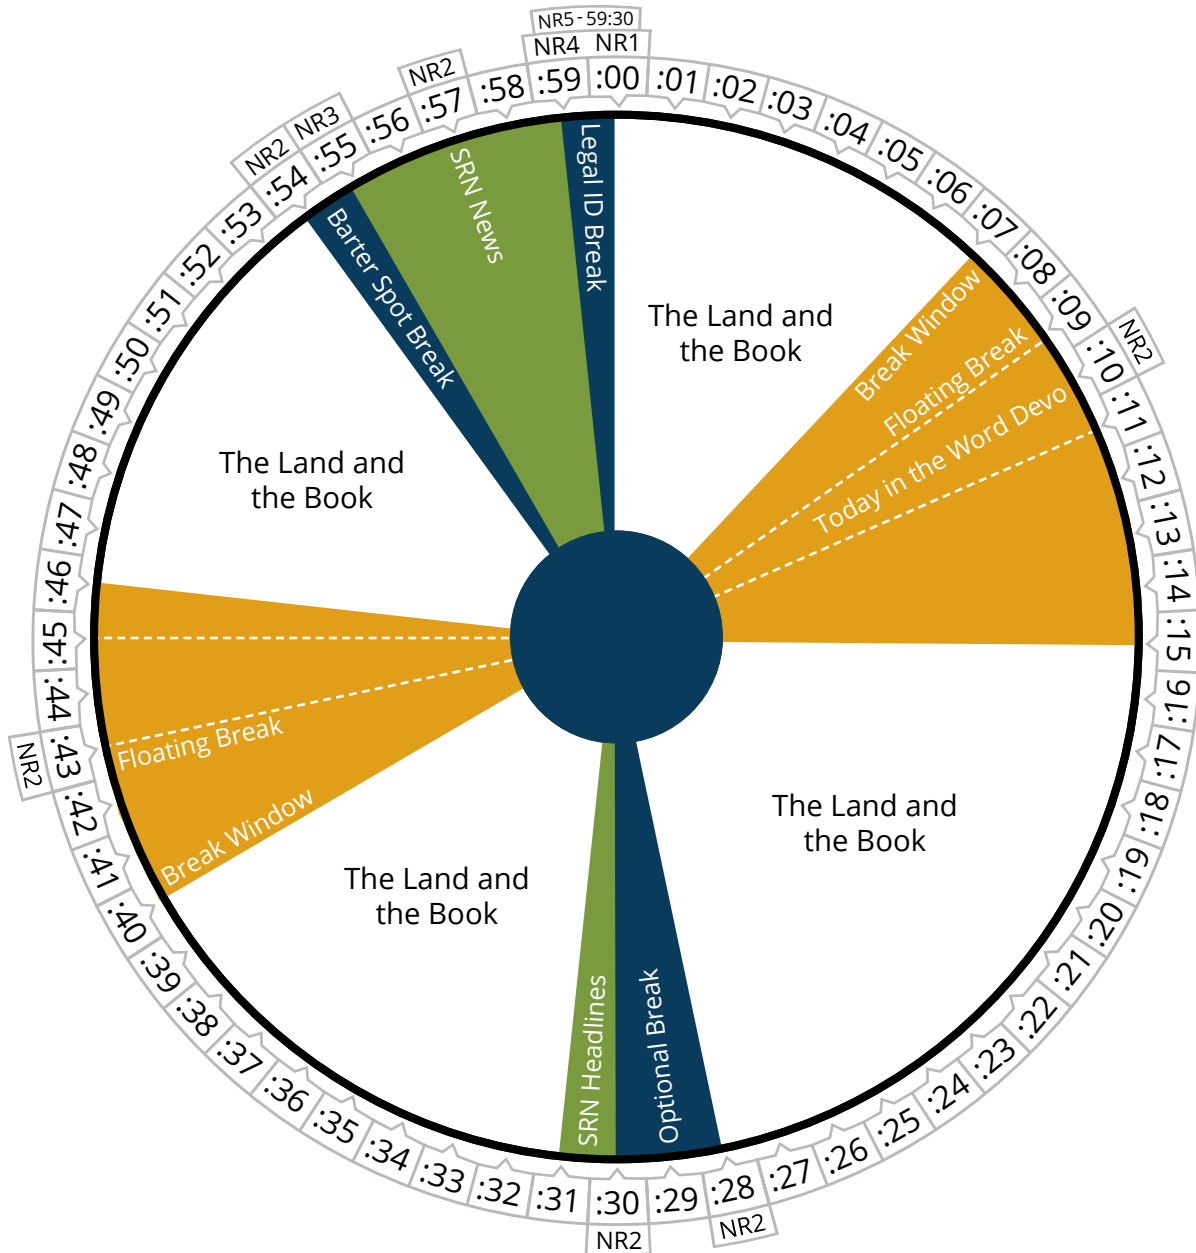

The Boundless Show
Java With Juli

Air Time

Saturday

Pacific	07:00 - 08:00a
Mountain	08:00 - 09:00a
Central	09:00 - 10:00a
Eastern	10:00 - 11:00a

MOODY RADIO'S

OPEN | LINE

Air Time

Saturday

Pacific	08:00 - 09:00a
Mountain	09:00 - 10:00a
Central	10:00 - 11:00a
Eastern	11:00 - 12:00p

MOODY RADIO'S
OPEN | LINE

Air Time

Saturday

Pacific	09:00 - 10:00a
Mountain	10:00 - 11:00a
Central	11:00 - 12:00p
Eastern	12:00 - 01:00p

Air Time

Saturday

Pacific	10:00 - 11:00a
Mountain	11:00 - 12:00p
Central	12:00 - 01:00p
Eastern	01:00 - 02:00p

building relationships

WITH DR. GARY CHAPMAN

Air Time

Saturday

Pacific	11:00 - 12:00p
Mountain	12:00 - 01:00p
Central	01:00 - 02:00p
Eastern	02:00 - 03:00p

the **LAND**
and the
BOOK
with Dr. Charlie Dyer

Air Time

Saturday

Pacific	12:00 - 01:00p
Mountain	01:00 - 02:00p
Central	02:00 - 03:00p
Eastern	03:00 - 04:00p

MoneyWise
First Person

Air Time

Saturday

Pacific	01:00 - 06:00p
Mountain	02:00 - 07:00p
Central	03:00 - 08:00p
Eastern	04:00 - 09:00p