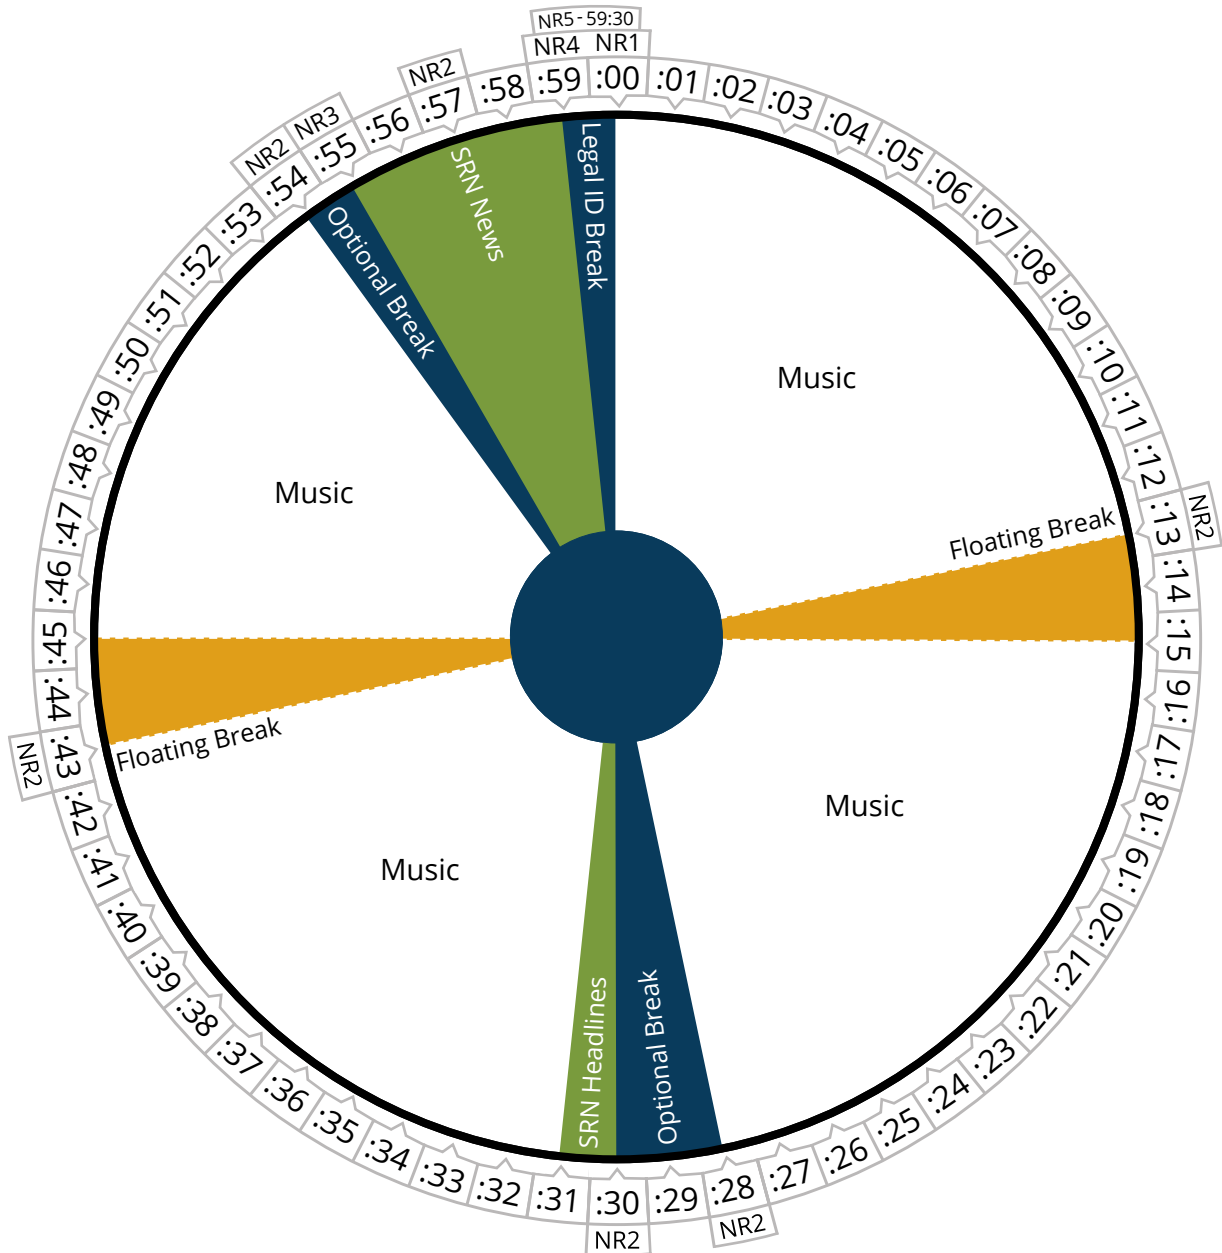

Air Time

Saturday

Pacific	09:00 - 03:00a
Mountain	10:00 - 04:00a
Central	11:00 - 05:00a
Eastern	12:00 - 06:00a

Air Time

Saturday

Pacific	09:00 - 03:00a
Mountain	10:00 - 04:00a
Central	11:00 - 05:00a
Eastern	12:00 - 06:00a

Air Time

Saturday

Pacific	09:00 - 03:00a
Mountain	10:00 - 04:00a
Central	11:00 - 05:00a
Eastern	12:00 - 06:00a

Air Time

Saturday

Pacific	04:00 - 05:00a
Mountain	05:00 - 06:00a
Central	06:00 - 07:00a
Eastern	07:00 - 08:00a

Donna Leland
Music for Saturday

Air Time

Saturday

Pacific	12:00 - 04:00p
Mountain	01:00 - 05:00p
Central	02:00 - 06:00p
Eastern	03:00 - 07:00p

Donna Leland
Music for Saturday

Air Time

Saturday

Pacific	04:00 - 05:00p
Mountain	05:00 - 06:00p
Central	06:00 - 07:00p
Eastern	07:00 - 08:00p

Donna Leland
Music for Saturday

Air Time

Saturday

Pacific	05:00 - 06:00p
Mountain	06:00 - 07:00p
Central	07:00 - 08:00p
Eastern	08:00 - 09:00p

Donna Leland
Music for Saturday

Saturday 8p

Air Time

Saturday