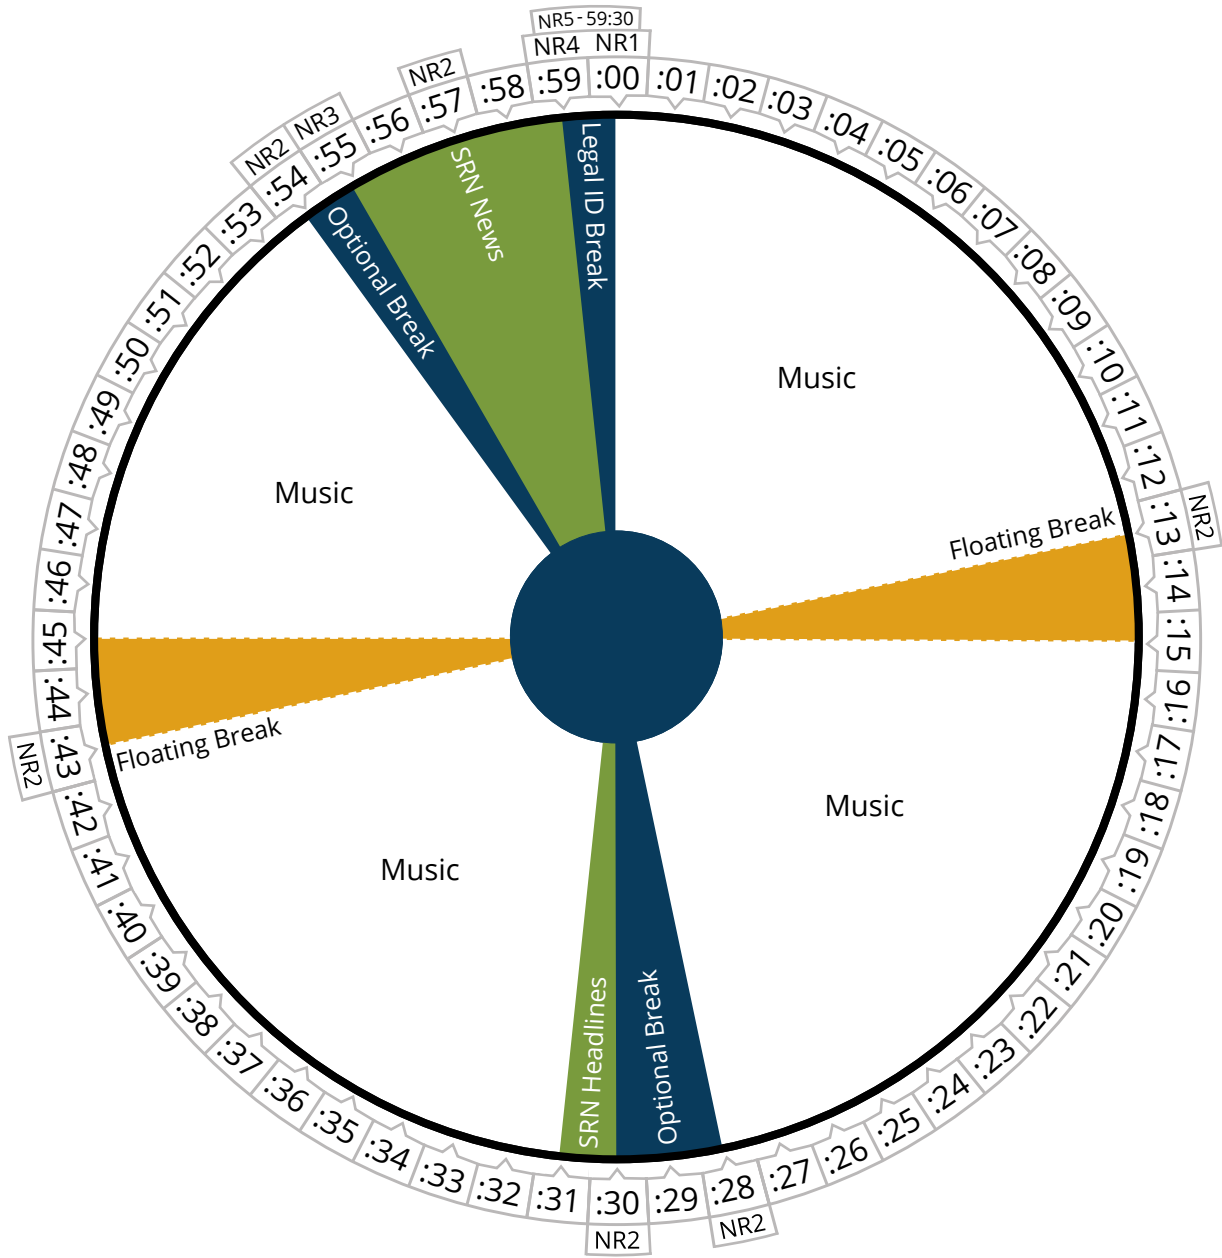

Air Time

Saturday

Pacific	09:00 - 10:00p
Mountain	10:00 - 11:00p
Central	11:00 - 12:00a
Eastern	12:00 - 01:00a

Roy Patterson
Celebration of Praise