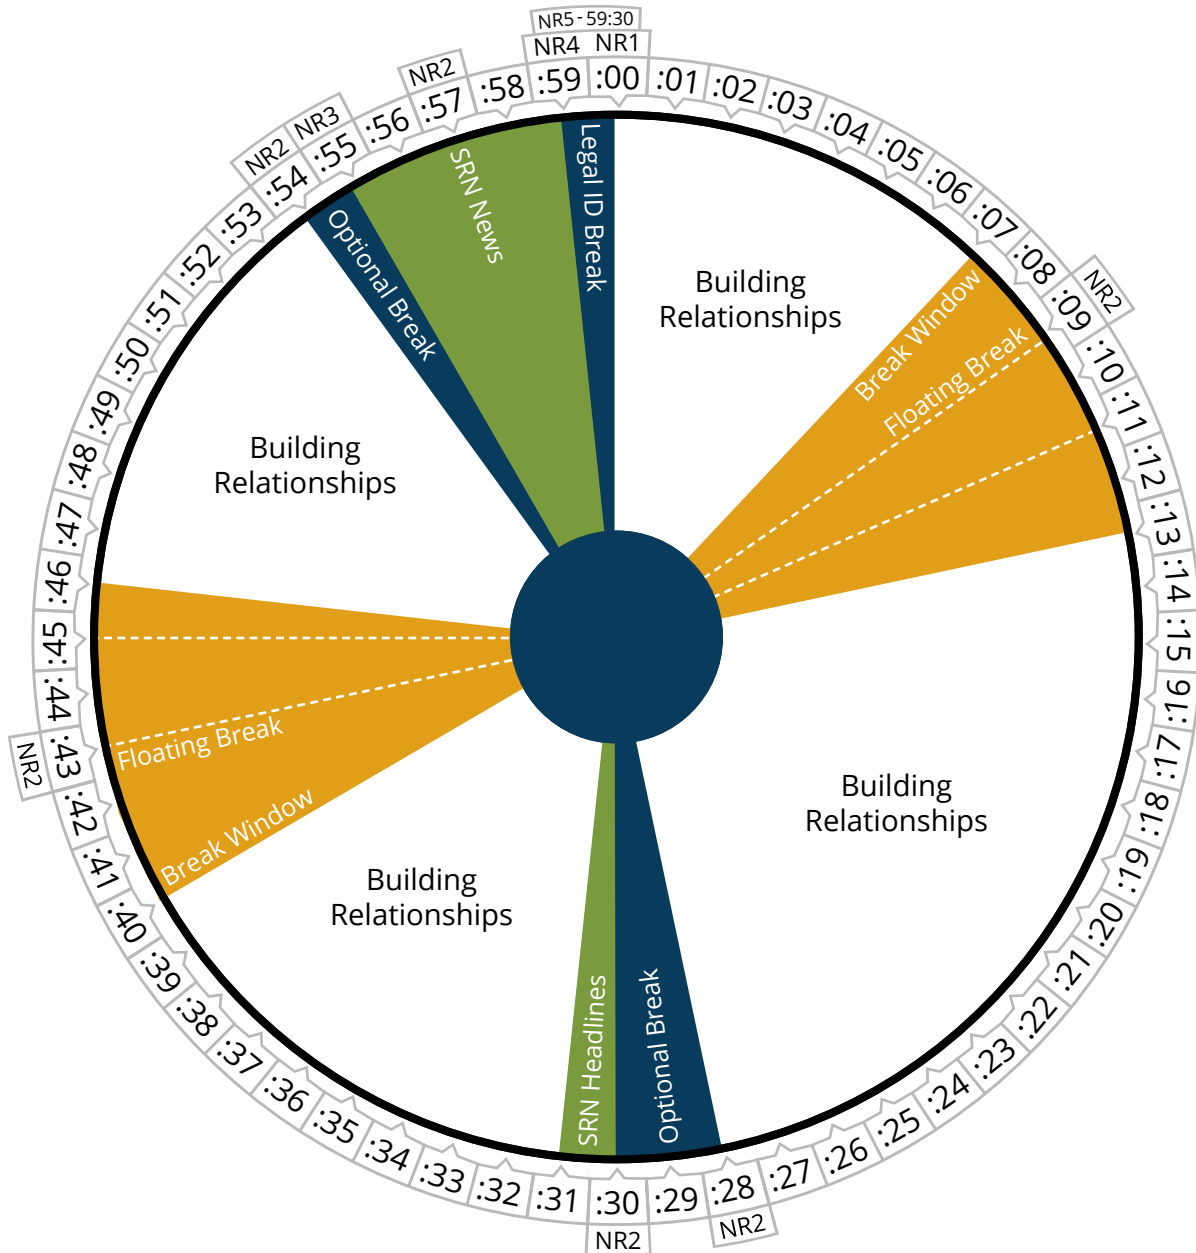

Focus on the Family
"Weekend"

Air Time

Saturday

Pacific	05:00 - 06:00a
Mountain	06:00 - 07:00a
Central	07:00 - 08:00a
Eastern	08:00 - 09:00a

Air Time

Saturday

Pacific	06:00 - 07:00a
Mountain	07:00 - 08:00a
Central	08:00 - 09:00a
Eastern	09:00 - 10:00a

Air Time

Saturday

Pacific	10:00 - 11:00a
Mountain	11:00 - 12:00p
Central	12:00 - 01:00p
Eastern	01:00 - 02:00p

building relationships

WITH DR. GARY CHAPMAN

Air Time

Saturday

Pacific	11:00 - 12:00p
Mountain	12:00 - 01:00p
Central	01:00 - 02:00p
Eastern	02:00 - 03:00p

the **LAND**
and the
BOOK
with Dr. Charlie Dyer

Air Time

Saturday

Pacific	12:00 - 01:00p
Mountain	01:00 - 02:00p
Central	02:00 - 03:00p
Eastern	03:00 - 04:00p

MoneyWise
First Person

Air Time

Saturday

Pacific	01:00 - 06:00p
Mountain	02:00 - 07:00p
Central	03:00 - 08:00p
Eastern	04:00 - 09:00p