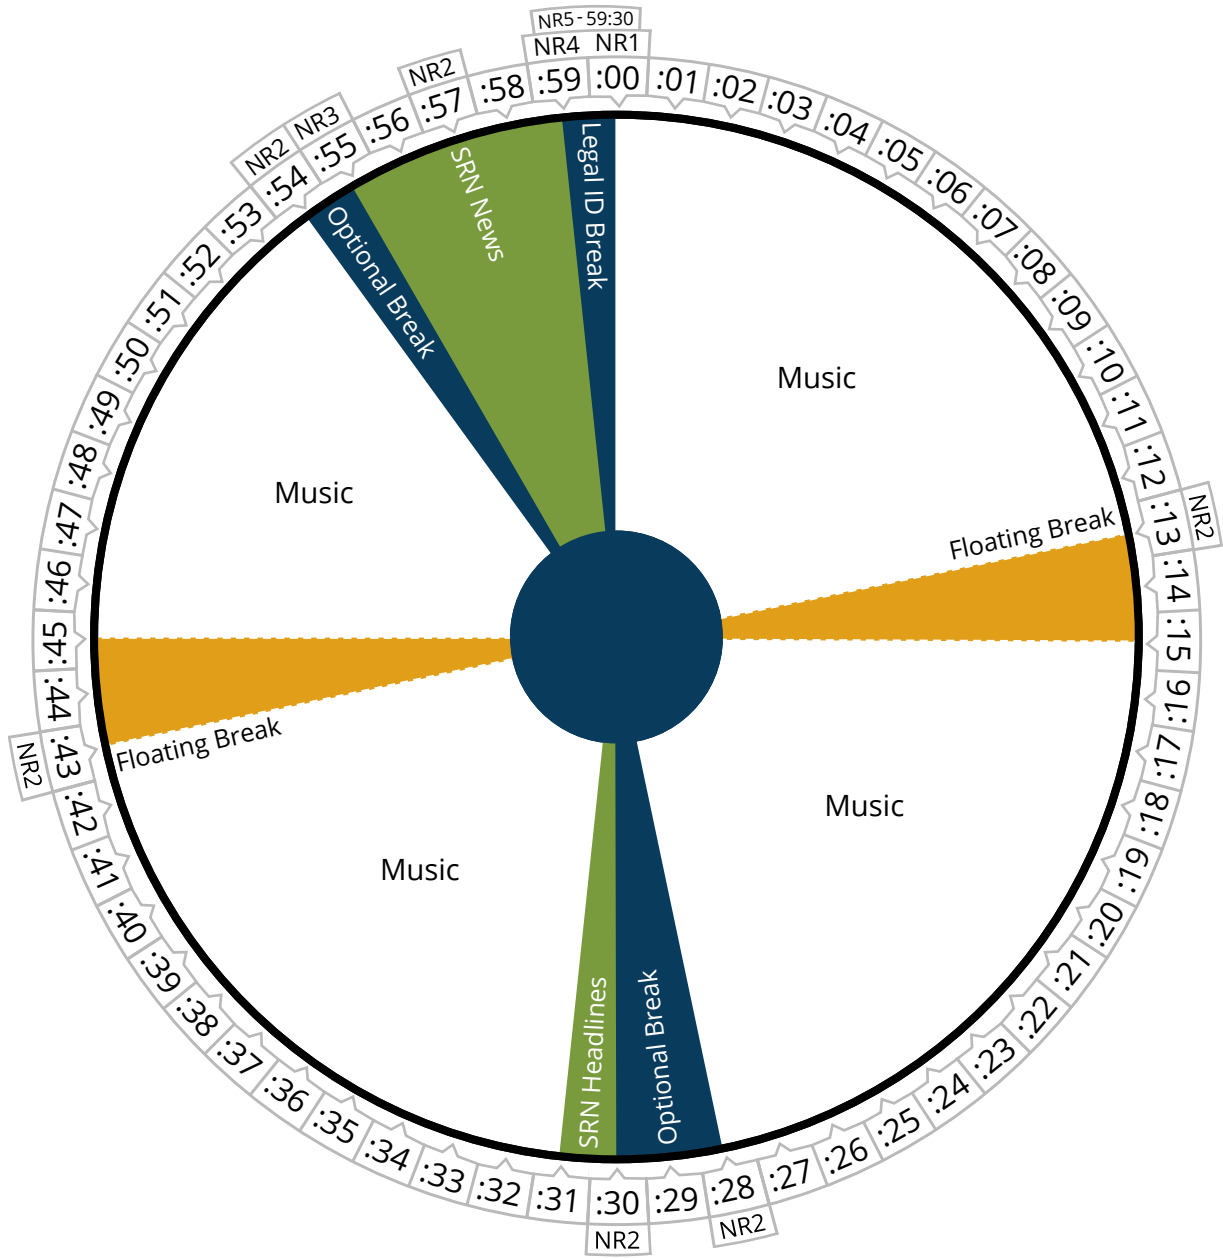

Air Time

Saturday

Pacific	08:00 - 09:00p
Mountain	09:00 - 10:00p
Central	10:00 - 11:00p
Eastern	11:00 - 12:00a

Roy Patterson
Celebration of Praise