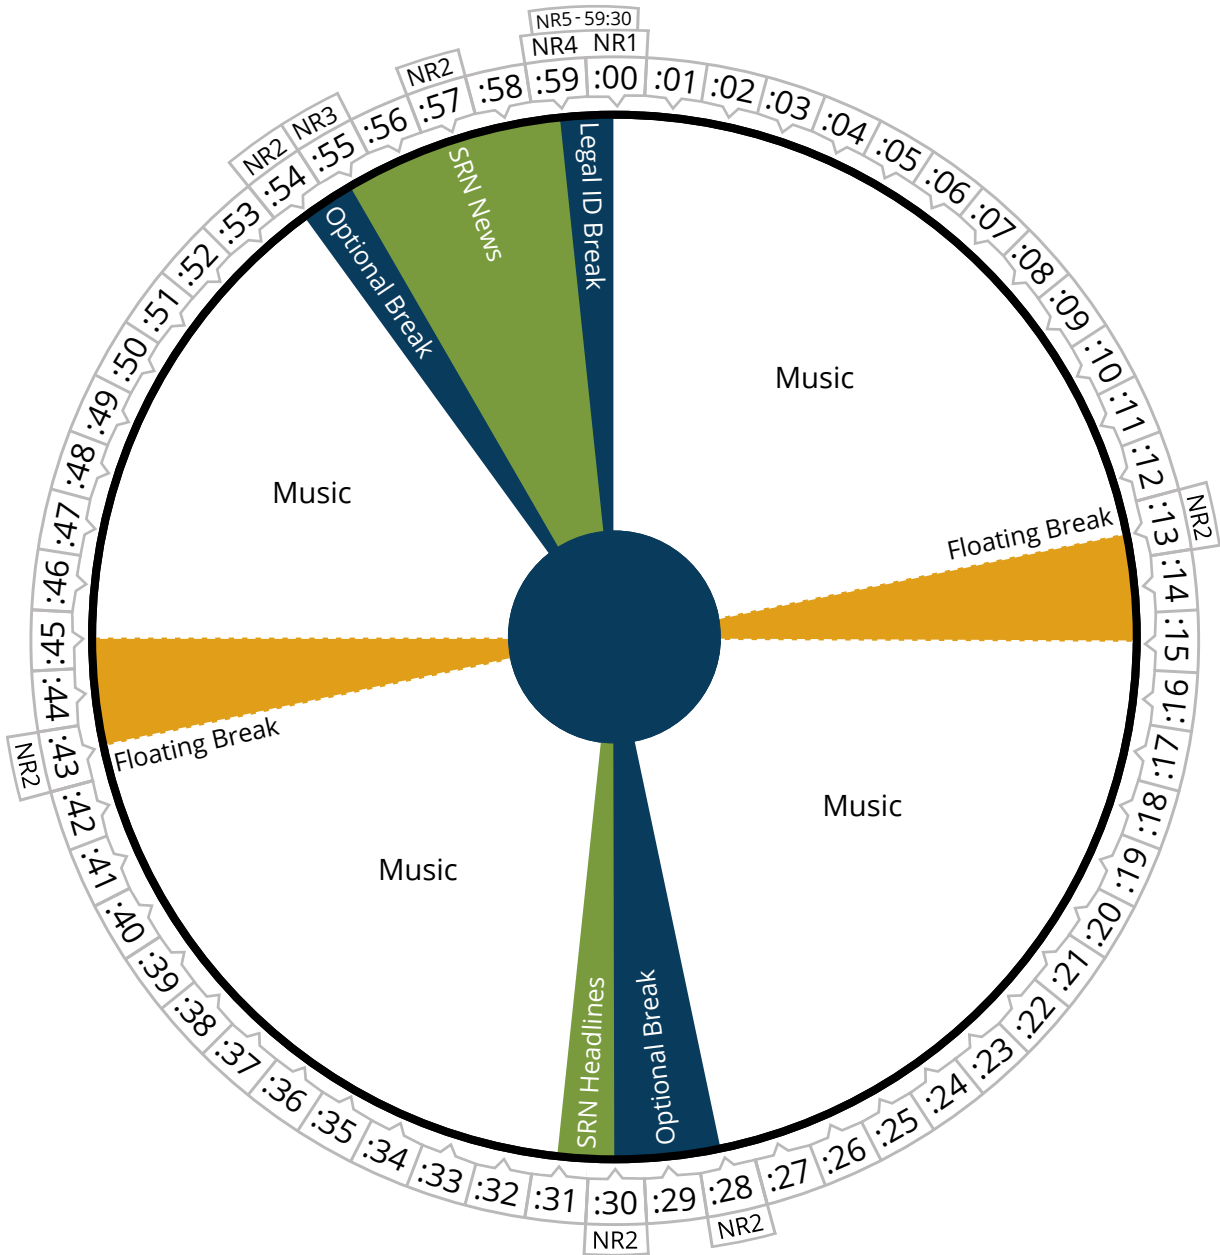

Air Time

Saturday

Pacific	09:00 - 03:00a
Mountain	10:00 - 04:00a
Central	11:00 - 05:00a
Eastern	12:00 - 06:00a

Air Time

Saturday

Pacific	04:00 - 05:00a
Mountain	05:00 - 06:00a
Central	06:00 - 07:00a
Eastern	07:00 - 08:00a

the **LAND**
and the
BOOK
with Dr. Charlie Dyer

Air Time

Saturday

Pacific	12:00 - 01:00p
Mountain	01:00 - 02:00p
Central	02:00 - 03:00p
Eastern	03:00 - 04:00p

MoneyWise
First Person

Air Time

Saturday

Pacific	01:00 - 06:00p
Mountain	02:00 - 07:00p
Central	03:00 - 08:00p
Eastern	04:00 - 09:00p

Donna Leland
Music for Saturday

Air Time

Saturday

Pacific	12:00 - 04:00p
Mountain	01:00 - 05:00p
Central	02:00 - 06:00p
Eastern	03:00 - 07:00p

Donna Leland
Music for Saturday

Air Time

Saturday

Pacific	04:00 - 05:00p
Mountain	05:00 - 06:00p
Central	06:00 - 07:00p
Eastern	07:00 - 08:00p

Donna Leland
Music for Saturday

Air Time

Saturday

Pacific	05:00 - 06:00p
Mountain	06:00 - 07:00p
Central	07:00 - 08:00p
Eastern	08:00 - 09:00p

Donna Leland
Music for Saturday

Saturday 8p

Air Time

Saturday