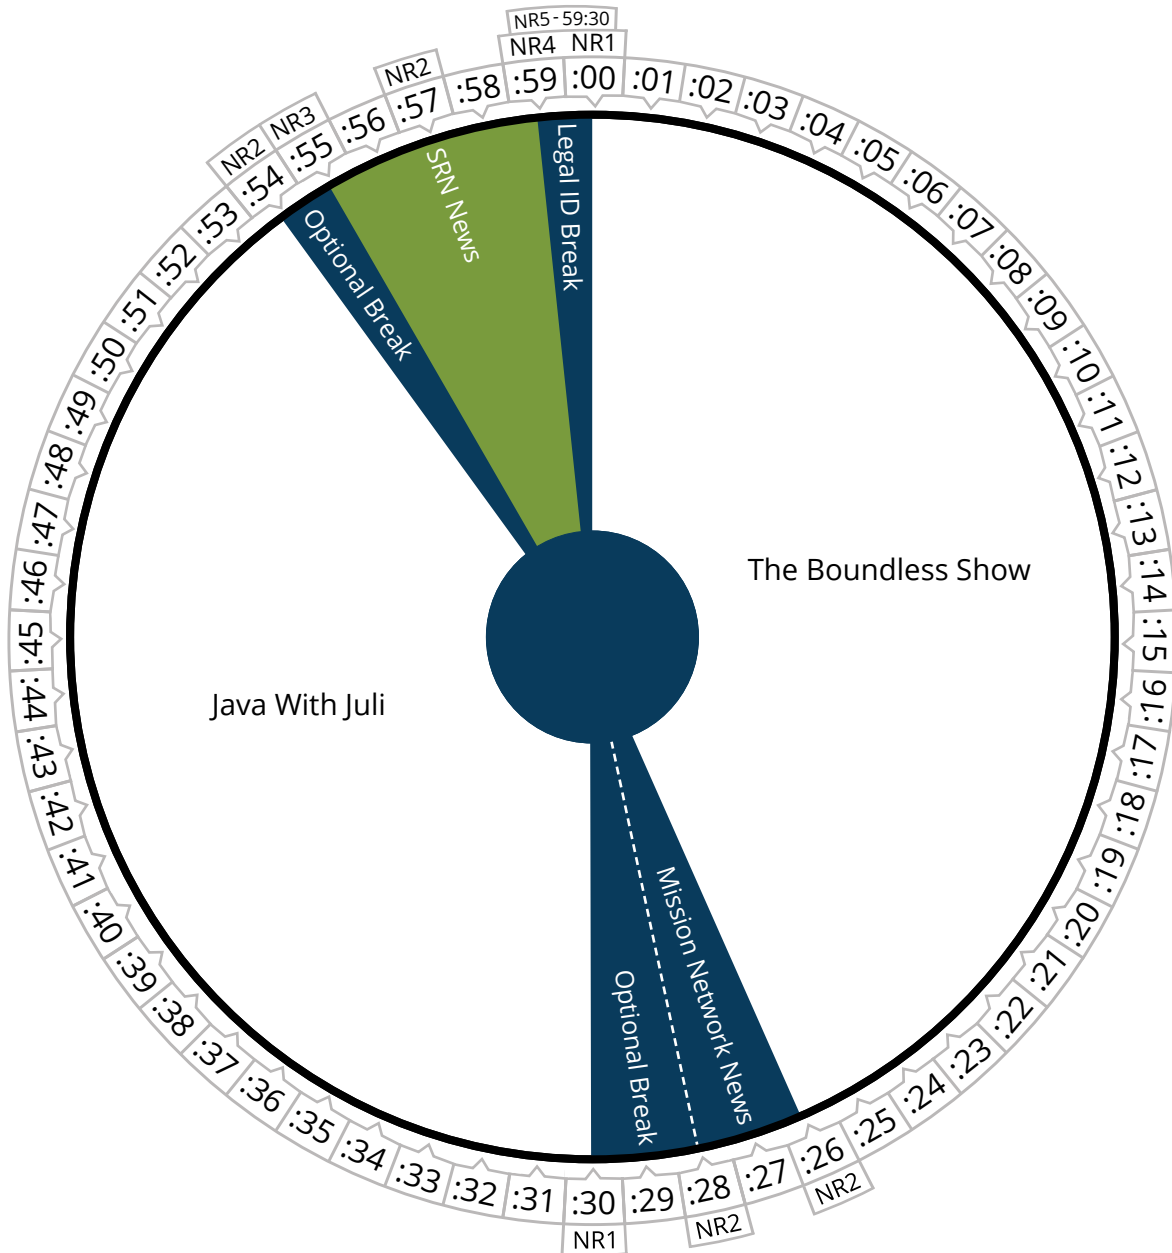

Air Time

Saturday

Pacific	09:00 - 03:00a
Mountain	10:00 - 04:00a
Central	11:00 - 05:00a
Eastern	12:00 - 06:00a

Air Time

Saturday

Pacific	04:00 - 05:00a
Mountain	05:00 - 06:00a
Central	06:00 - 07:00a
Eastern	07:00 - 08:00a

Focus on the Family
"Weekend"

Air Time

Saturday

Pacific	05:00 - 06:00a
Mountain	06:00 - 07:00a
Central	07:00 - 08:00a
Eastern	08:00 - 09:00a

Air Time

Saturday

Pacific	06:00 - 07:00a
Mountain	07:00 - 08:00a
Central	08:00 - 09:00a
Eastern	09:00 - 10:00a

The Boundless Show
Java With Juli

Air Time

Saturday

Pacific	07:00 - 08:00a
Mountain	08:00 - 09:00a
Central	09:00 - 10:00a
Eastern	10:00 - 11:00a

MOODY RADIO'S

OPEN | LINE

Air Time

Saturday

Pacific	08:00 - 09:00a
Mountain	09:00 - 10:00a
Central	10:00 - 11:00a
Eastern	11:00 - 12:00p

MOODY RADIO'S
OPEN | LINE

Air Time

Saturday

Pacific	09:00 - 10:00a
Mountain	10:00 - 11:00a
Central	11:00 - 12:00p
Eastern	12:00 - 01:00p