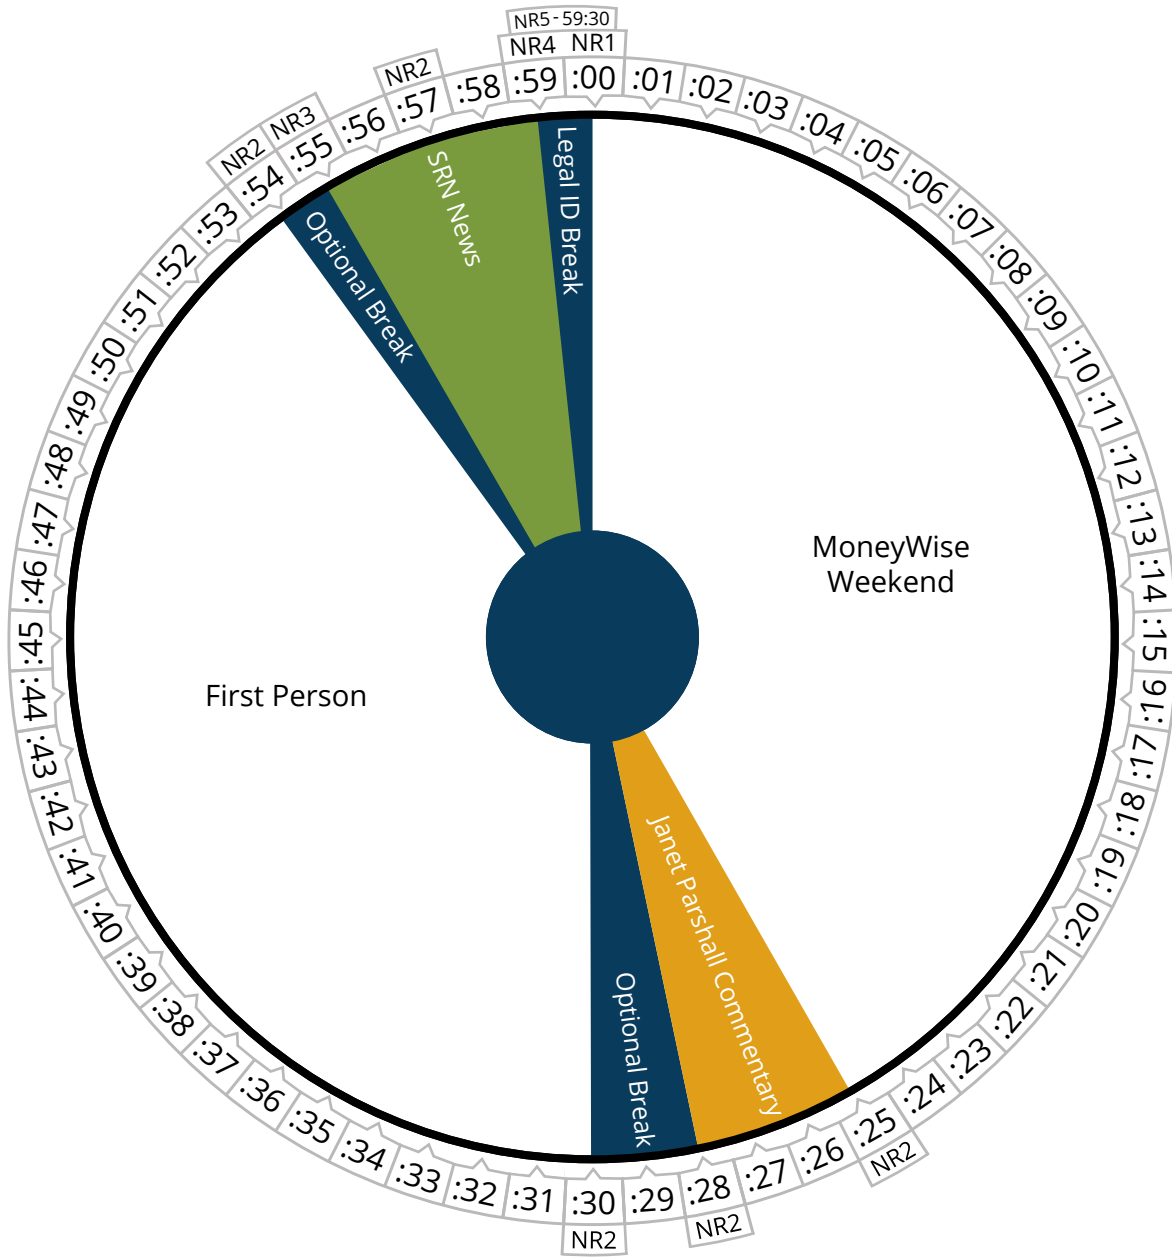

The Boundless Show
BreakPoint This Week

Air Time

Saturday

Pacific	07:00 - 08:00a
Mountain	08:00 - 09:00a
Central	09:00 - 10:00a
Eastern	10:00 - 11:00a

MOODY RADIO'S

OPEN | LINE

Air Time

Saturday

Pacific	08:00 - 09:00a
Mountain	09:00 - 10:00a
Central	10:00 - 11:00a
Eastern	11:00 - 12:00p

MOODY RADIO'S

OPEN | LINE

Air Time

Saturday

Pacific	10:00 - 11:00a
Mountain	11:00 - 12:00p
Central	12:00 - 01:00p
Eastern	01:00 - 02:00p

building relationships

WITH DR. GARY CHAPMAN

Air Time

Saturday

Pacific	11:00 - 12:00p
Mountain	12:00 - 01:00p
Central	01:00 - 02:00p
Eastern	02:00 - 03:00p

the **LAND**
and the
BOOK
with Dr. Charlie Dyer

Air Time

Saturday

Pacific	12:00 - 01:00p
Mountain	01:00 - 02:00p
Central	02:00 - 03:00p
Eastern	03:00 - 04:00p

MoneyWise
First Person

Air Time

Saturday

Pacific	01:00 - 06:00p
Mountain	02:00 - 07:00p
Central	03:00 - 08:00p
Eastern	04:00 - 09:00p