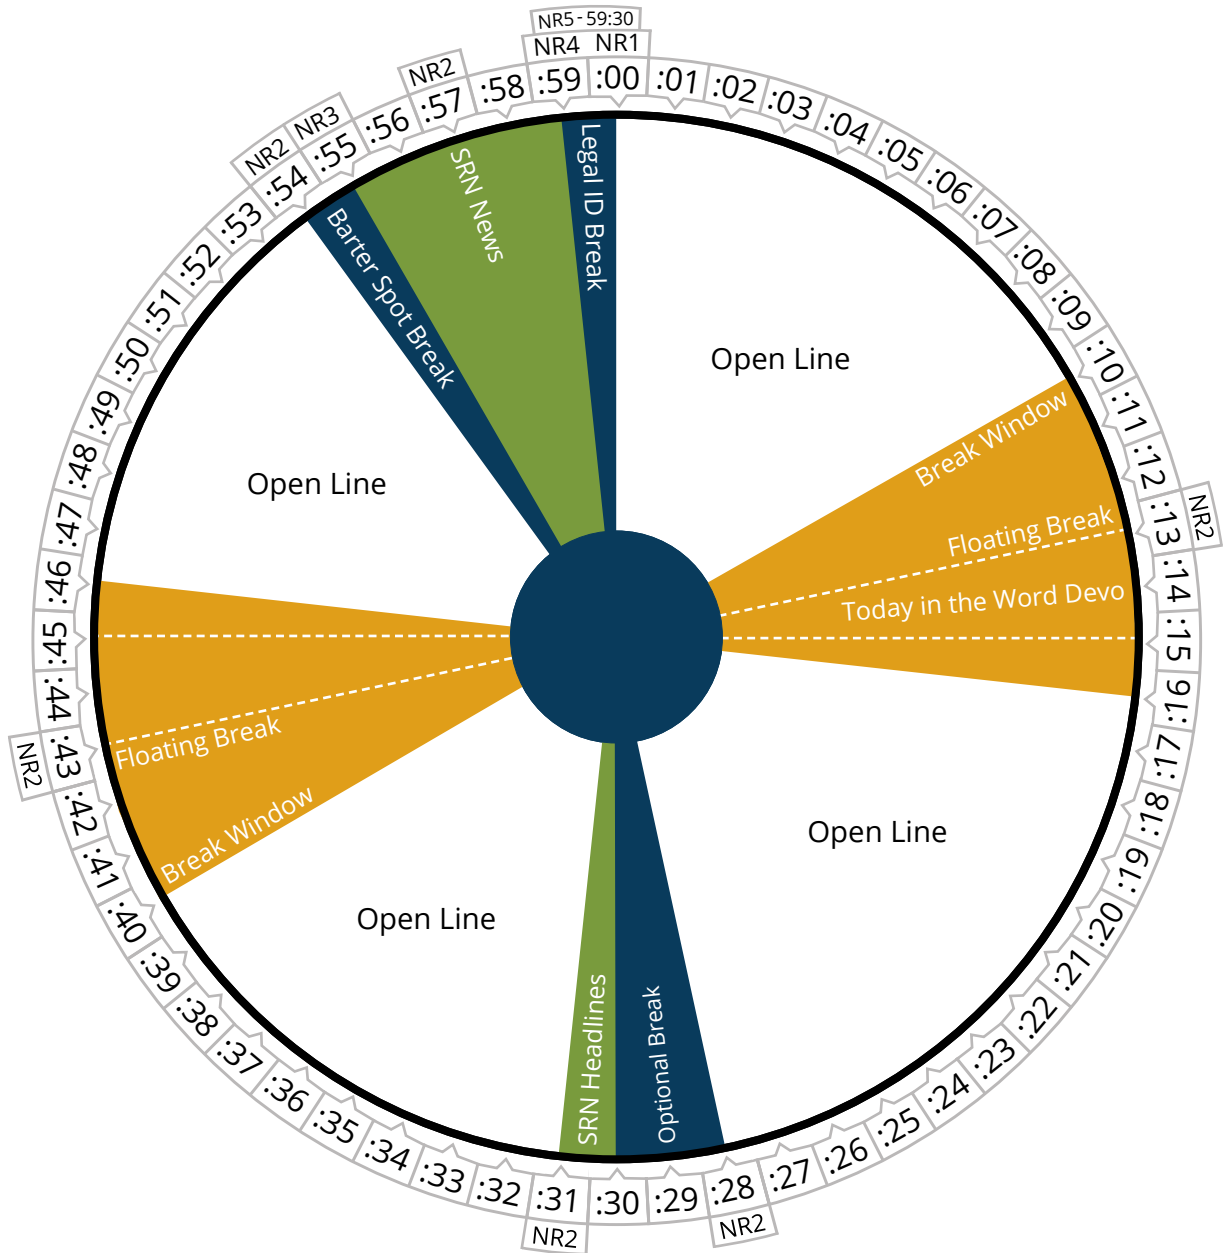

PRAISE & WORSHIP
CHANNEL

Air Time

Friday and Saturday

Pacific	09:00 - 03:00a
Mountain	10:00 - 04:00a
Central	11:00 - 05:00a
Eastern	12:00 - 06:00a

PRAISE & WORSHIP
CHANNEL

Air Time

Saturday

Pacific	04:00 - 05:00a
Mountain	05:00 - 06:00a
Central	06:00 - 07:00a
Eastern	07:00 - 08:00a

Focus on the Family
"Weekend"

Air Time

Saturday

Pacific	05:00 - 06:00a
Mountain	06:00 - 07:00a
Central	07:00 - 08:00a
Eastern	08:00 - 09:00a

Air Time

Saturday

Pacific	06:00 - 07:00a
Mountain	07:00 - 08:00a
Central	08:00 - 09:00a
Eastern	09:00 - 10:00a

The Boundless Show
BreakPoint This Week

Air Time

Saturday

Pacific	07:00 - 08:00a
Mountain	08:00 - 09:00a
Central	09:00 - 10:00a
Eastern	10:00 - 11:00a

MOODY RADIO'S

OPEN | LINE

Air Time

Saturday

Pacific	08:00 - 09:00a
Mountain	09:00 - 10:00a
Central	10:00 - 11:00a
Eastern	11:00 - 12:00p

MOODY RADIO'S

OPEN | LINE

Air Time

Saturday

Pacific	10:00 - 11:00a
Mountain	11:00 - 12:00p
Central	12:00 - 01:00p
Eastern	01:00 - 02:00p