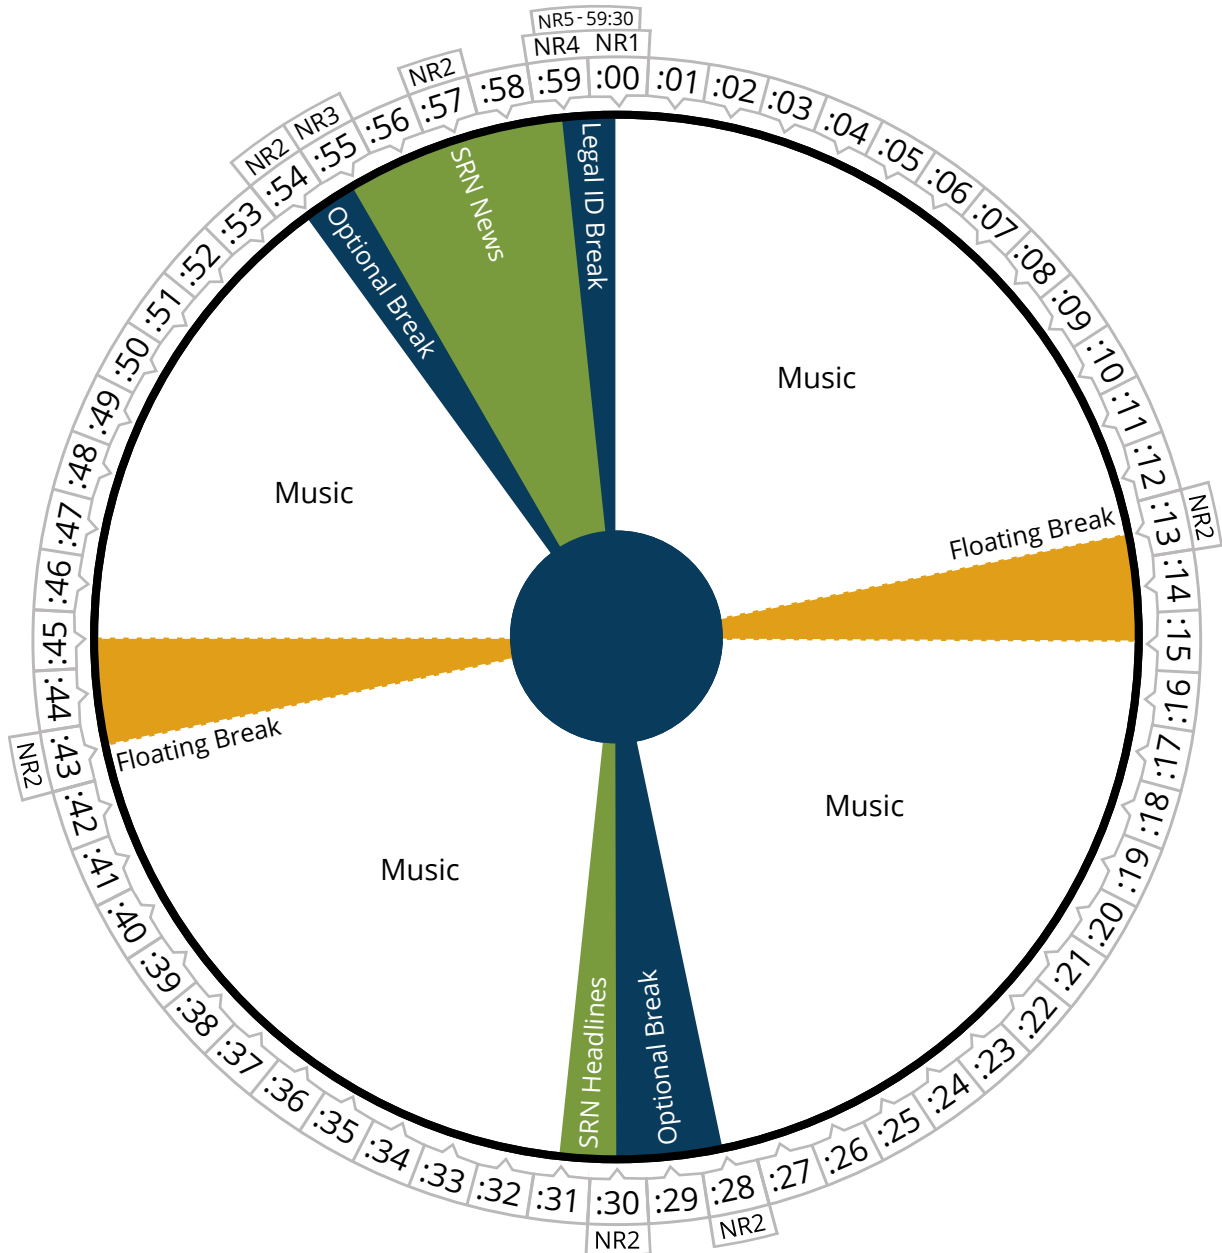

PRAISE & WORSHIP
CHANNEL

Air Time

Friday and Saturday

Pacific	09:00 - 03:00a
Mountain	10:00 - 04:00a
Central	11:00 - 05:00a
Eastern	12:00 - 06:00a

PRAISE & WORSHIP
CHANNEL

Air Time

Saturday

Pacific	04:00 - 05:00a
Mountain	05:00 - 06:00a
Central	06:00 - 07:00a
Eastern	07:00 - 08:00a

building relationships

WITH DR. GARY CHAPMAN

Air Time

Saturday

Pacific	11:00 - 12:00p
Mountain	12:00 - 01:00p
Central	01:00 - 02:00p
Eastern	02:00 - 03:00p

the **LAND**
and the
BOOK
with Dr. Charlie Dyer

Air Time

Saturday

Pacific	12:00 - 01:00p
Mountain	01:00 - 02:00p
Central	02:00 - 03:00p
Eastern	03:00 - 04:00p

MoneyWise
First Person

Air Time

Saturday

Pacific	01:00 - 06:00p
Mountain	02:00 - 07:00p
Central	03:00 - 08:00p
Eastern	04:00 - 09:00p

Donna Leland
Music for Saturday

Air Time

Saturday

Pacific	12:00 - 04:00p
Mountain	01:00 - 05:00p
Central	02:00 - 06:00p
Eastern	03:00 - 07:00p

Donna Leland
Music for Saturday

Air Time

Saturday

Pacific	12:00 - 04:00p
Mountain	01:00 - 05:00p
Central	02:00 - 06:00p
Eastern	03:00 - 07:00p