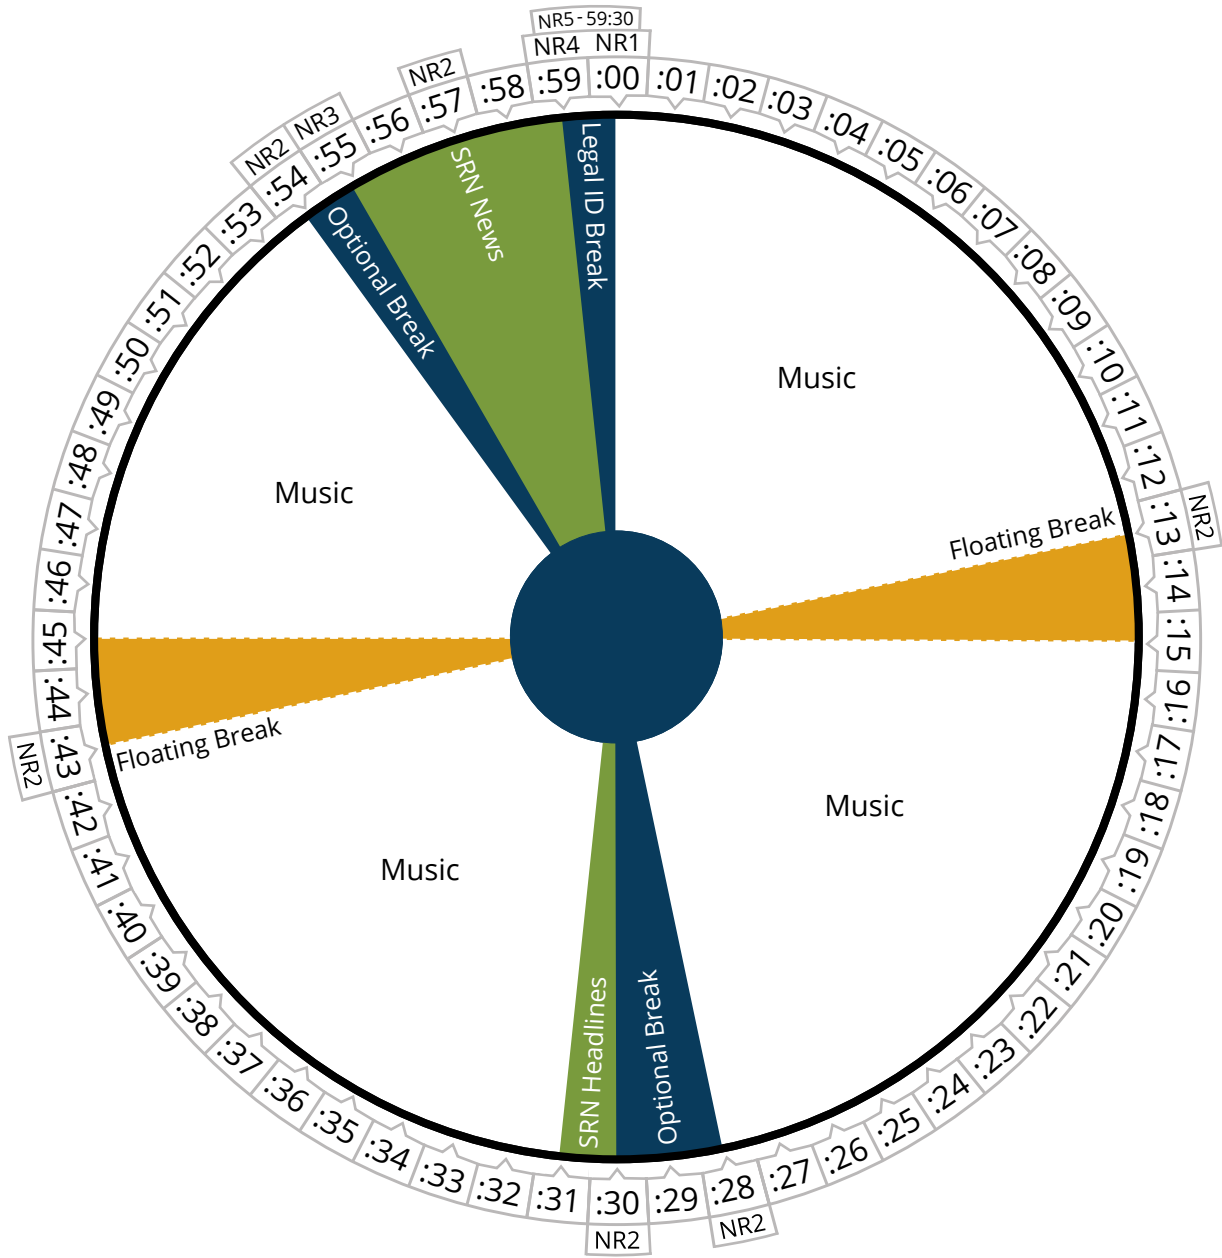

PRAISE & WORSHIP
CHANNEL

Air Time

Friday and Saturday

Pacific	09:00 - 03:00a
Mountain	10:00 - 04:00a
Central	11:00 - 05:00a
Eastern	12:00 - 06:00a

PRAISE & WORSHIP
CHANNEL

Air Time

Friday and Saturday

Pacific	09:00 - 03:00a
Mountain	10:00 - 04:00a
Central	11:00 - 05:00a
Eastern	12:00 - 06:00a

PRAISE & WORSHIP
CHANNEL

Air Time

Friday and Saturday

Pacific	09:00 - 03:00a
Mountain	10:00 - 04:00a
Central	11:00 - 05:00a
Eastern	12:00 - 06:00a

PRAISE & WORSHIP
CHANNEL

Air Time

Saturday

Pacific	04:00 - 05:00a
Mountain	05:00 - 06:00a
Central	06:00 - 07:00a
Eastern	07:00 - 08:00a

Donna Leland
Music for Saturday

Air Time

Saturday

Pacific	12:00 - 04:00p
Mountain	01:00 - 05:00p
Central	02:00 - 06:00p
Eastern	03:00 - 07:00p

Donna Leland
Music for Saturday

Air Time

Saturday

Pacific	12:00 - 04:00p
Mountain	01:00 - 05:00p
Central	02:00 - 06:00p
Eastern	03:00 - 07:00p

Donna Leland
Music for Saturday

Air Time

Saturday

Pacific	04:00 - 05:00p
Mountain	05:00 - 06:00p
Central	06:00 - 07:00p
Eastern	07:00 - 08:00p

Donna Leland
Music for Saturday

Air Time

Saturday

Pacific	05:00 - 06:00p
Mountain	06:00 - 07:00p
Central	07:00 - 08:00p
Eastern	08:00 - 09:00p