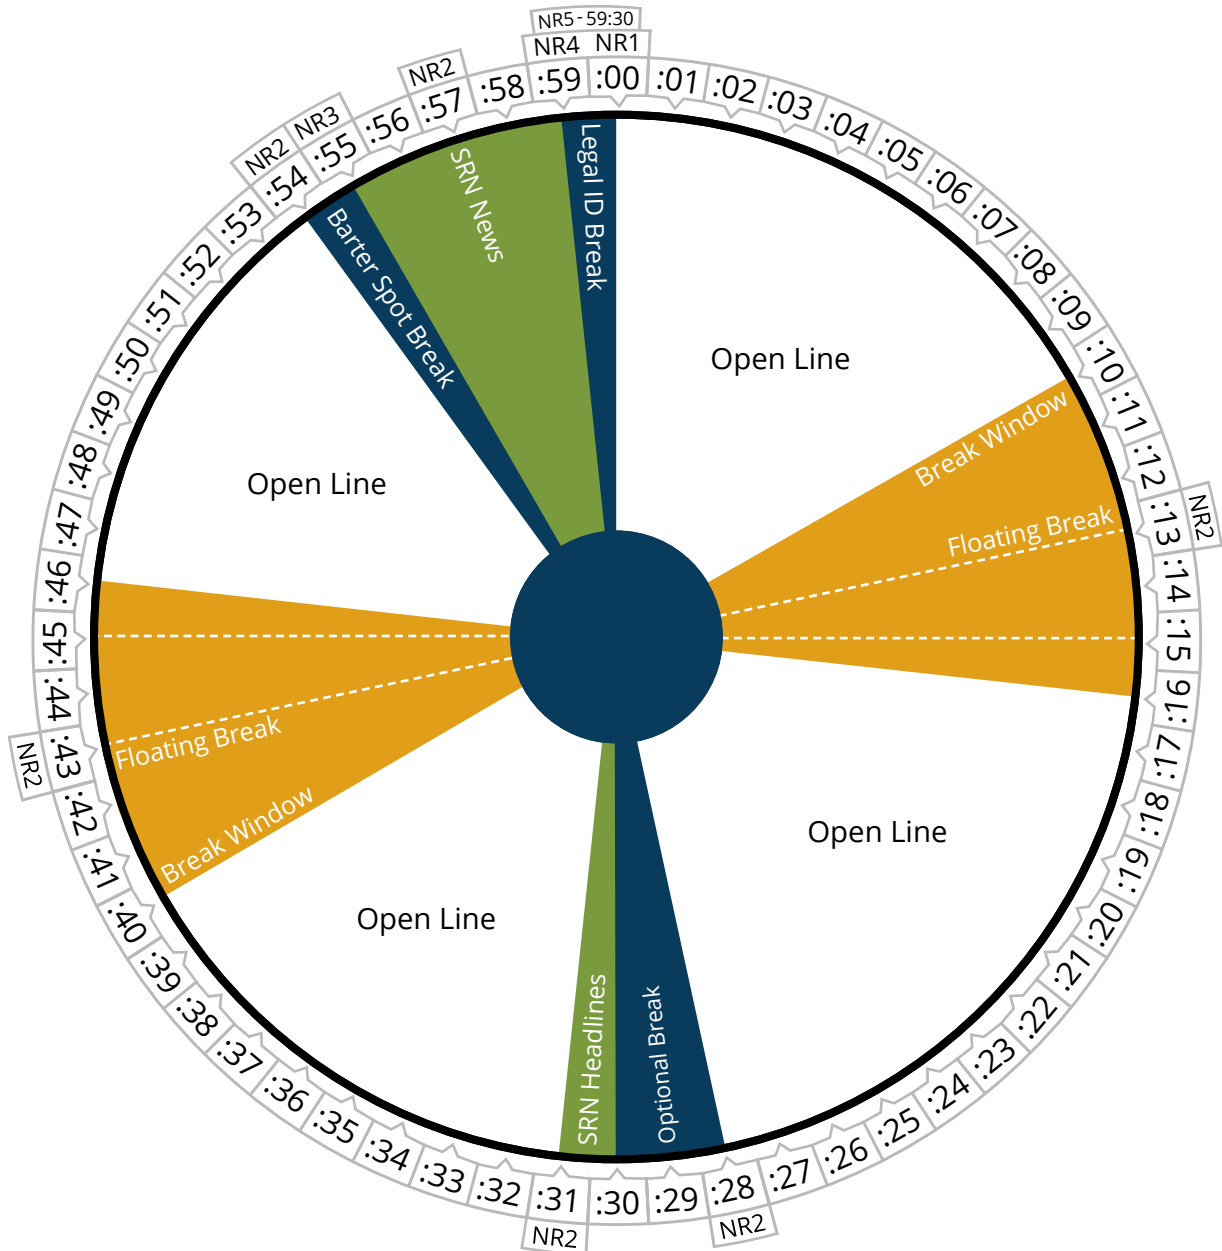

PRAISE & WORSHIP
CHANNEL

Air Time

Friday and Saturday

Pacific	09:00 - 03:00a
Mountain	10:00 - 04:00a
Central	11:00 - 05:00a
Eastern	12:00 - 06:00a

PRAISE & WORSHIP
CHANNEL

Air Time

Saturday

Pacific	04:00 - 05:00a
Mountain	05:00 - 06:00a
Central	06:00 - 07:00a
Eastern	07:00 - 08:00a

Focus on the Family
"Weekend"

Air Time

Saturday

Pacific	05:00 - 06:00a
Mountain	06:00 - 07:00a
Central	07:00 - 08:00a
Eastern	08:00 - 09:00a

Air Time

Saturday

Pacific	06:00 - 07:00a
Mountain	07:00 - 08:00a
Central	08:00 - 09:00a
Eastern	09:00 - 10:00a

The Boundless Show
BreakPoint This Week

Air Time

Saturday

Pacific	07:00 - 08:00a
Mountain	08:00 - 09:00a
Central	09:00 - 10:00a
Eastern	10:00 - 11:00a

MOODY RADIO'S

OPEN | LINE

Air Time

Saturday

Pacific	08:00 - 09:00a
Mountain	09:00 - 10:00a
Central	10:00 - 11:00a
Eastern	11:00 - 12:00p

MOODY RADIO'S

OPEN | LINE

Air Time

Saturday

Pacific	10:00 - 11:00a
Mountain	11:00 - 12:00p
Central	12:00 - 01:00p
Eastern	01:00 - 02:00p