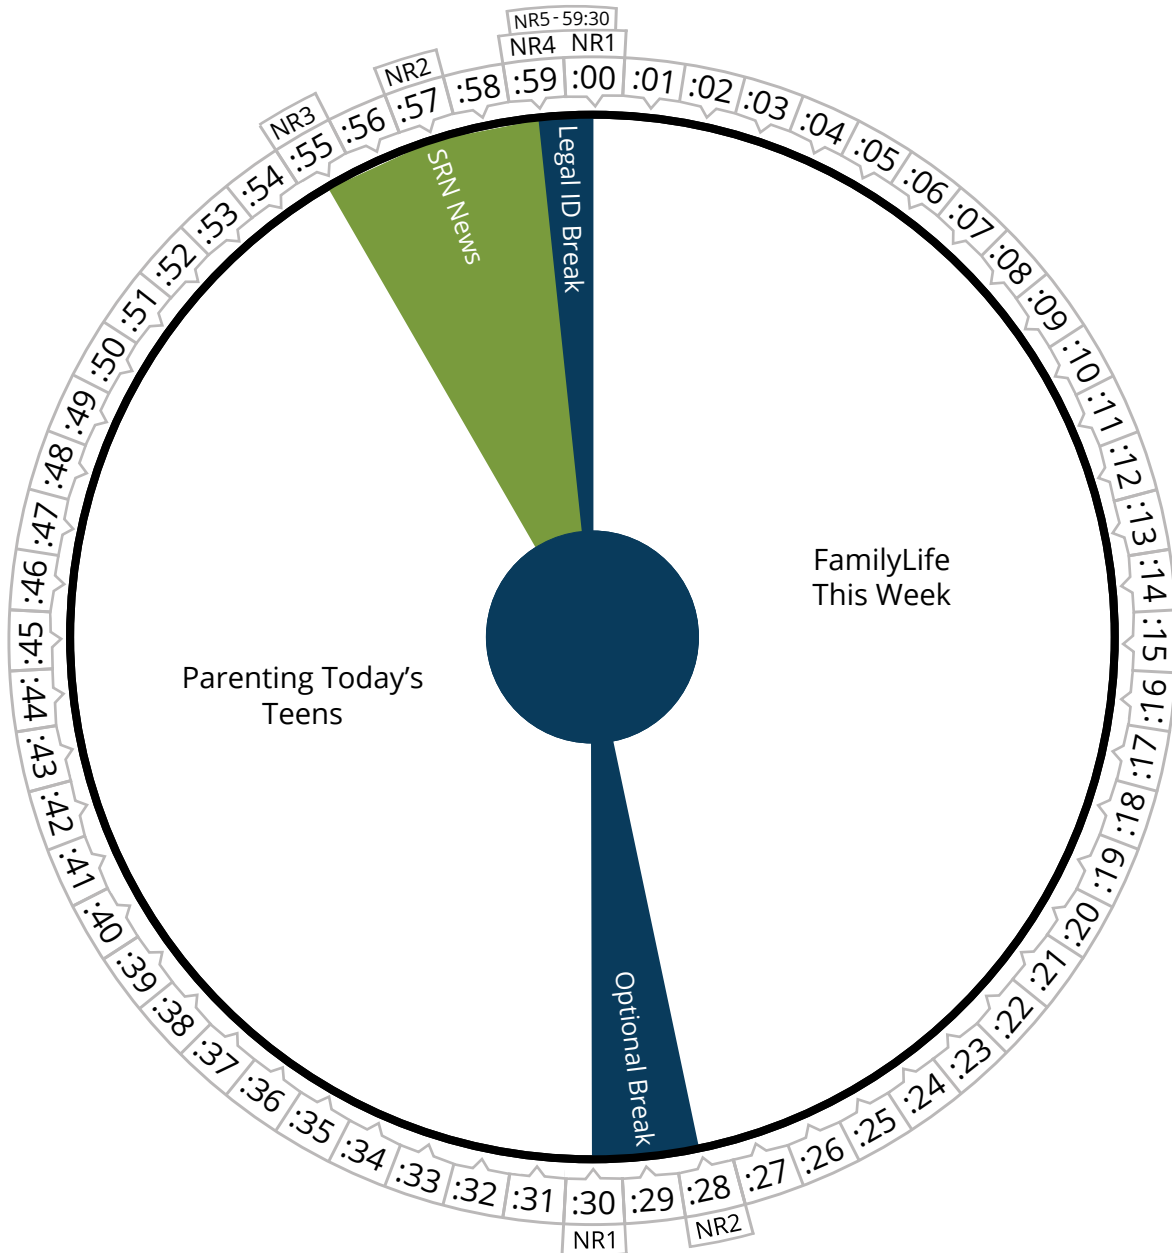

PRAISE & WORSHIP
CHANNEL

Air Time

Friday and Saturday

Pacific	09:00 - 03:00a
Mountain	10:00 - 04:00a
Central	11:00 - 05:00a
Eastern	12:00 - 06:00a

PRAISE & WORSHIP
CHANNEL

Air Time

Friday and Saturday

Pacific	09:00 - 03:00a
Mountain	10:00 - 04:00a
Central	11:00 - 05:00a
Eastern	12:00 - 06:00a

PRAISE & WORSHIP
CHANNEL

Air Time

Friday and Saturday

Pacific	09:00 - 03:00a
Mountain	10:00 - 04:00a
Central	11:00 - 05:00a
Eastern	12:00 - 06:00a

PRAISE & WORSHIP
CHANNEL

Air Time

Saturday

Pacific	04:00 - 05:00a
Mountain	05:00 - 06:00a
Central	06:00 - 07:00a
Eastern	07:00 - 08:00a

Focus on the Family
"Weekend"

Air Time

Saturday

Pacific	05:00 - 06:00a
Mountain	06:00 - 07:00a
Central	07:00 - 08:00a
Eastern	08:00 - 09:00a

Air Time

Saturday

Pacific	06:00 - 07:00a
Mountain	07:00 - 08:00a
Central	08:00 - 09:00a
Eastern	09:00 - 10:00a

The Boundless Show
BreakPoint This Week

Air Time

Saturday

Pacific	07:00 - 08:00a
Mountain	08:00 - 09:00a
Central	09:00 - 10:00a
Eastern	10:00 - 11:00a

MOODY RADIO'S

OPEN | LINE

Air Time

Saturday