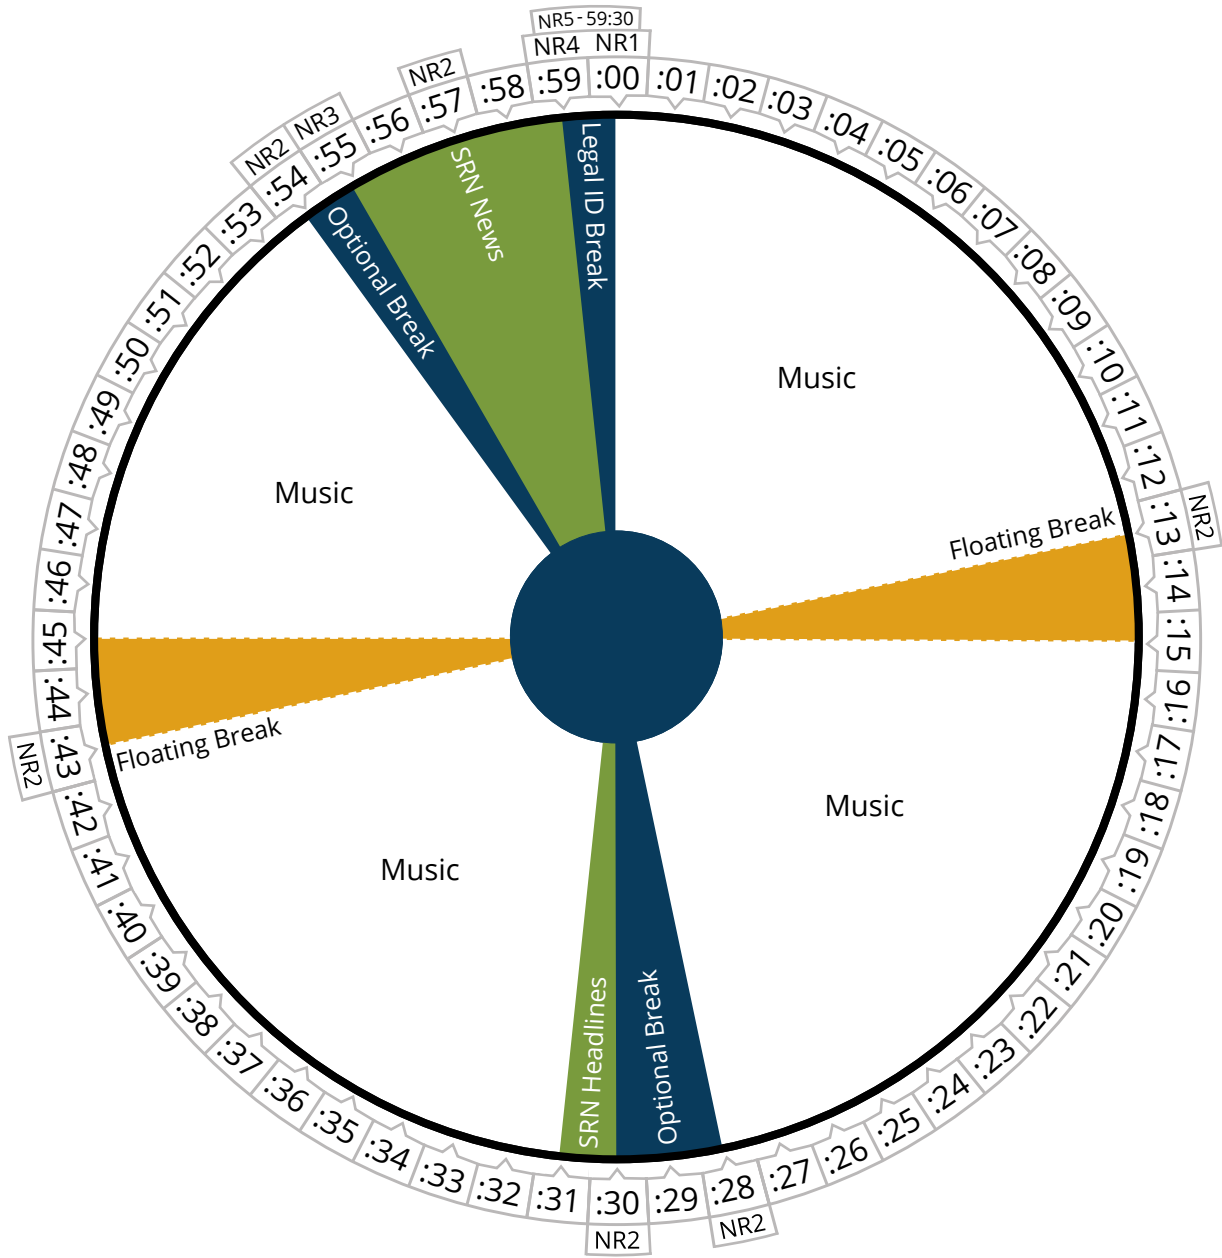

Air Time

Saturday

Pacific	01:00 - 06:00p
Mountain	02:00 - 07:00p
Central	03:00 - 08:00p
Eastern	04:00 - 09:00p

Donna Leland
Music for Saturday