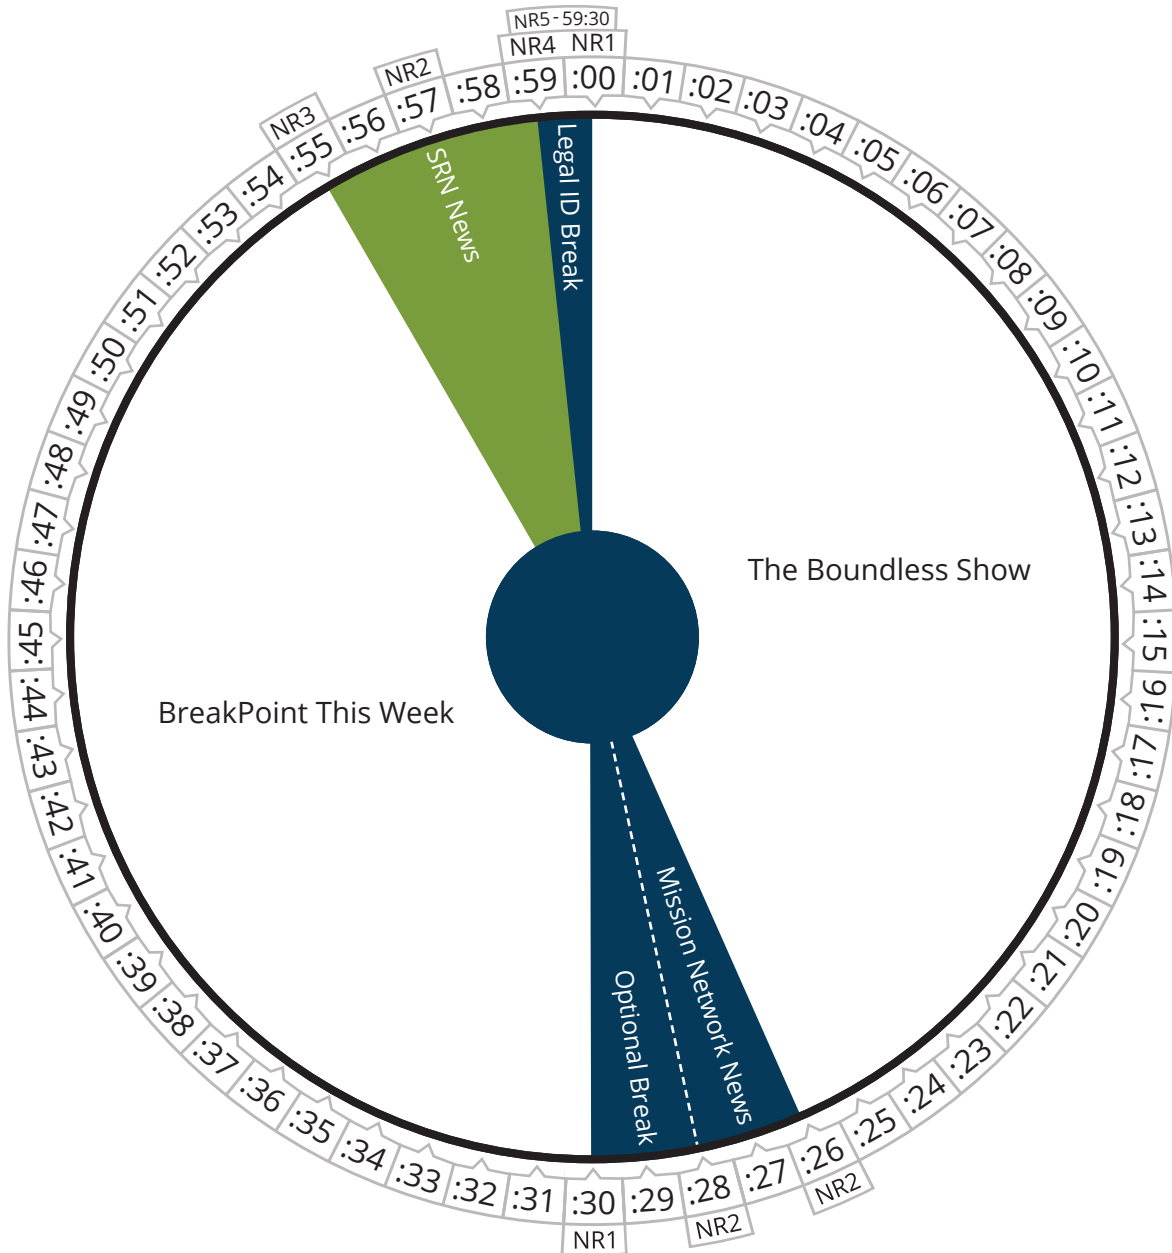

PRAISE & WORSHIP
CHANNEL

Air Time

Friday and Saturday

Pacific	09:00 - 03:00a
Mountain	10:00 - 04:00a
Central	11:00 - 05:00a
Eastern	12:00 - 06:00a

PRAISE & WORSHIP
CHANNEL

Air Time

Friday and Saturday

Pacific	09:00 - 03:00a
Mountain	10:00 - 04:00a
Central	11:00 - 05:00a
Eastern	12:00 - 06:00a

PRAISE & WORSHIP
CHANNEL

Air Time

Friday and Saturday

Pacific	09:00 - 03:00a
Mountain	10:00 - 04:00a
Central	11:00 - 05:00a
Eastern	12:00 - 06:00a

PRAISE & WORSHIP
CHANNEL

Air Time

Saturday

Pacific	04:00 - 05:00a
Mountain	05:00 - 06:00a
Central	06:00 - 07:00a
Eastern	07:00 - 08:00a

Focus on the Family
"Weekend"

Air Time

Saturday

Pacific	05:00 - 06:00a
Mountain	06:00 - 07:00a
Central	07:00 - 08:00a
Eastern	08:00 - 09:00a

Air Time

Saturday

Pacific	06:00 - 07:00a
Mountain	07:00 - 08:00a
Central	08:00 - 09:00a
Eastern	09:00 - 10:00a

The Boundless Show
BreakPoint This Week

Air Time

Saturday

Pacific	07:00 - 08:00a
Mountain	08:00 - 09:00a
Central	09:00 - 10:00a
Eastern	10:00 - 11:00a

MOODY RADIO'S

OPEN | LINE

Air Time

Saturday