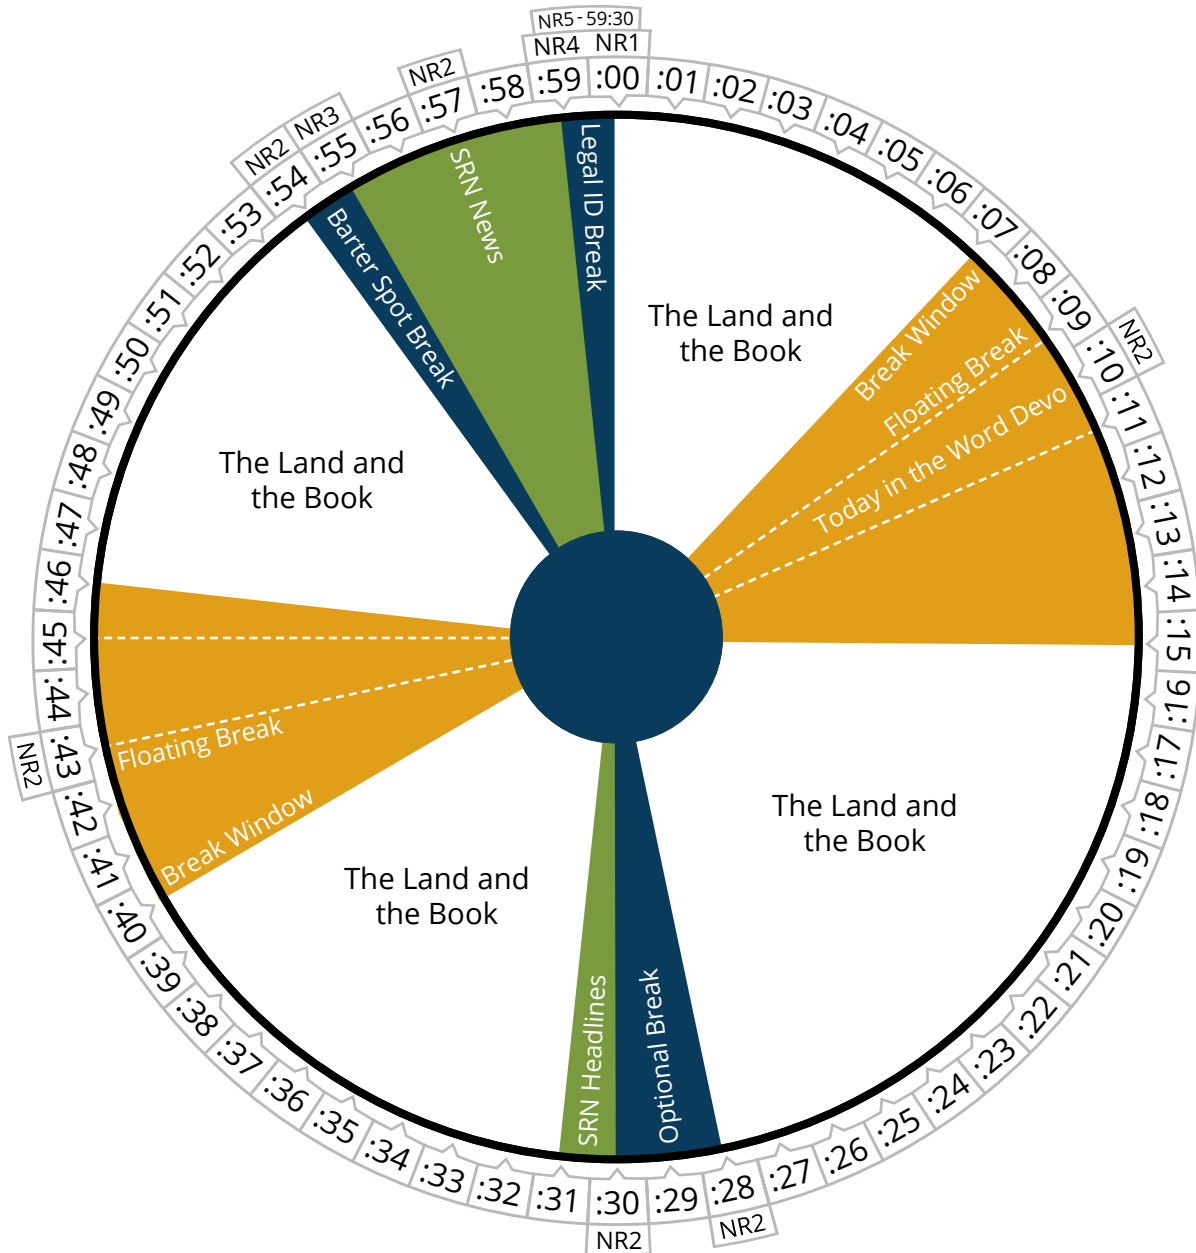

Focus on the Family
"Weekend"

Air Time

Saturday

Pacific	05:00 - 06:00a
Mountain	06:00 - 07:00a
Central	07:00 - 08:00a
Eastern	08:00 - 09:00a

Air Time

Saturday

Pacific	06:00 - 07:00a
Mountain	07:00 - 08:00a
Central	08:00 - 09:00a
Eastern	09:00 - 10:00a

The Boundless Show
BreakPoint This Week

Air Time

Saturday

Pacific	07:00 - 08:00a
Mountain	08:00 - 09:00a
Central	09:00 - 10:00a
Eastern	10:00 - 11:00a

MOODY RADIO'S

OPEN | LINE

Air Time

Saturday

Pacific	08:00 - 09:00a
Mountain	09:00 - 10:00a
Central	10:00 - 11:00a
Eastern	11:00 - 12:00p

MOODY RADIO'S

OPEN | LINE

Air Time

Saturday

Pacific	10:00 - 11:00a
Mountain	11:00 - 12:00p
Central	12:00 - 01:00p
Eastern	01:00 - 02:00p

building relationships

WITH DR. GARY CHAPMAN

Air Time

Saturday

Pacific	11:00 - 12:00p
Mountain	12:00 - 01:00p
Central	01:00 - 02:00p
Eastern	02:00 - 03:00p

the **LAND**
and the
BOOK
with Dr. Charlie Dyer

Air Time