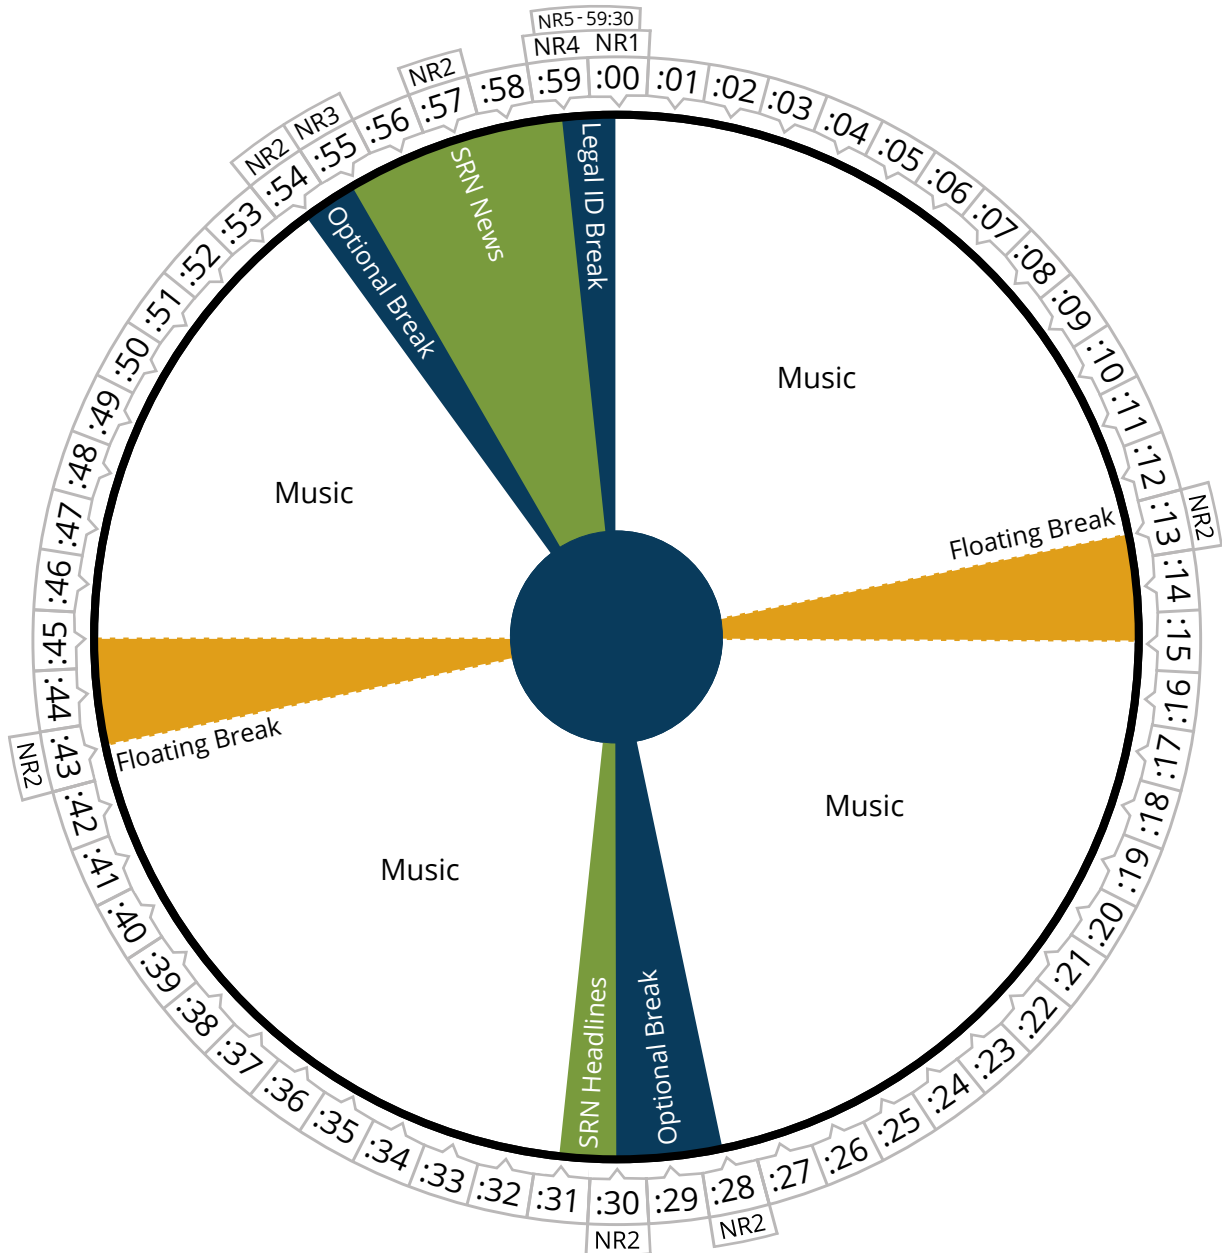

PRAISE & WORSHIP
CHANNEL

Air Time

Friday and Saturday

Pacific	09:00 - 03:00a
Mountain	10:00 - 04:00a
Central	11:00 - 05:00a
Eastern	12:00 - 06:00a

PRAISE & WORSHIP
CHANNEL

Air Time

Friday and Saturday

Pacific	09:00 - 03:00a
Mountain	10:00 - 04:00a
Central	11:00 - 05:00a
Eastern	12:00 - 06:00a

PRAISE & WORSHIP
CHANNEL

Air Time

Friday and Saturday

Pacific	09:00 - 03:00a
Mountain	10:00 - 04:00a
Central	11:00 - 05:00a
Eastern	12:00 - 06:00a

PRAISE & WORSHIP
CHANNEL

Air Time

Saturday

Pacific	04:00 - 05:00a
Mountain	05:00 - 06:00a
Central	06:00 - 07:00a
Eastern	07:00 - 08:00a

Donna Leland
Music for Saturday

Air Time

Saturday

Pacific	12:00 - 04:00p
Mountain	01:00 - 05:00p
Central	02:00 - 06:00p
Eastern	03:00 - 07:00p

Donna Leland
Music for Saturday

Air Time

Saturday

Pacific	12:00 - 04:00p
Mountain	01:00 - 05:00p
Central	02:00 - 06:00p
Eastern	03:00 - 07:00p

Donna Leland
Music for Saturday

Air Time

Saturday

Pacific	04:00 - 05:00p
Mountain	05:00 - 06:00p
Central	06:00 - 07:00p
Eastern	07:00 - 08:00p

Donna Leland
Music for Saturday

Air Time

Saturday

Pacific	05:00 - 06:00p
Mountain	06:00 - 07:00p
Central	07:00 - 08:00p
Eastern	08:00 - 09:00p