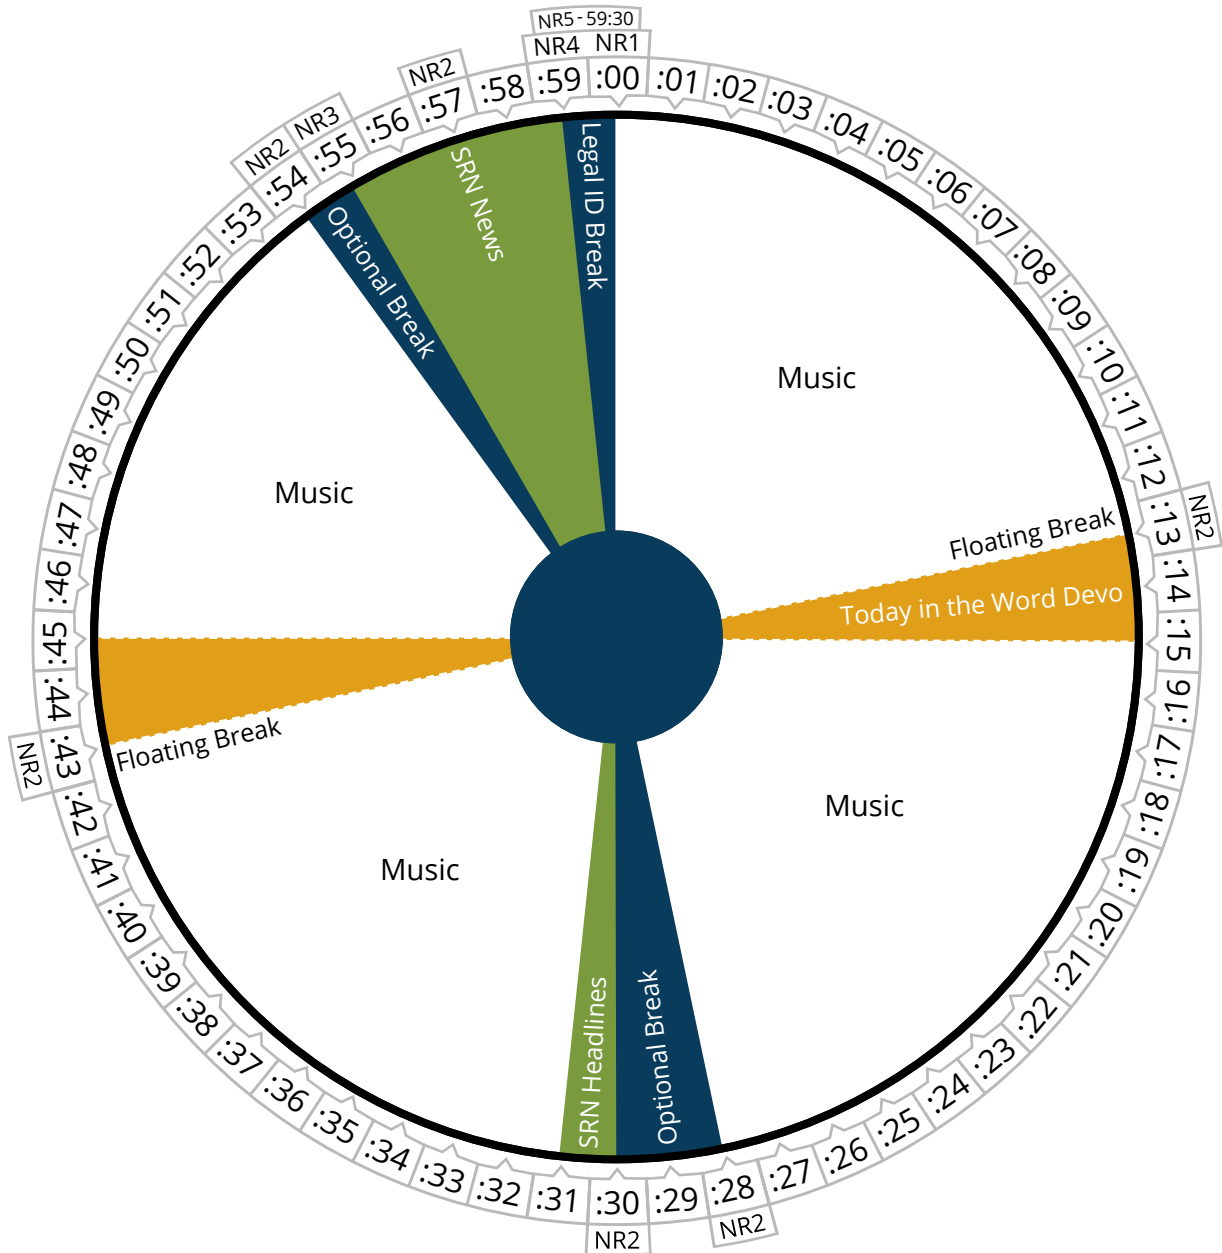

PRAISE & WORSHIP
CHANNEL

Air Time

Friday and Saturday

Pacific	09:00 - 03:00a
Mountain	10:00 - 04:00a
Central	11:00 - 05:00a
Eastern	12:00 - 06:00a

PRAISE & WORSHIP
CHANNEL

Air Time

Friday and Saturday

Pacific	09:00 - 03:00a
Mountain	10:00 - 04:00a
Central	11:00 - 05:00a
Eastern	12:00 - 06:00a

PRAISE & WORSHIP
CHANNEL

Air Time

Friday and Saturday

Pacific	09:00 - 03:00a
Mountain	10:00 - 04:00a
Central	11:00 - 05:00a
Eastern	12:00 - 06:00a

PRAISE & WORSHIP
CHANNEL

Air Time

Saturday

Pacific	04:00 - 05:00a
Mountain	05:00 - 06:00a
Central	06:00 - 07:00a
Eastern	07:00 - 08:00a

Donna Leland
Music for Saturday

Air Time

Saturday

Pacific	12:00 - 04:00p
Mountain	01:00 - 05:00p
Central	02:00 - 06:00p
Eastern	03:00 - 07:00p

Donna Leland
Music for Saturday

Air Time

Saturday

Pacific	12:00 - 04:00p
Mountain	01:00 - 05:00p
Central	02:00 - 06:00p
Eastern	03:00 - 07:00p

Donna Leland
Music for Saturday

Air Time

Saturday

Pacific	04:00 - 05:00p
Mountain	05:00 - 06:00p
Central	06:00 - 07:00p
Eastern	07:00 - 08:00p

Donna Leland
Music for Saturday

Air Time

Saturday

Pacific	05:00 - 06:00p
Mountain	06:00 - 07:00p
Central	07:00 - 08:00p
Eastern	08:00 - 09:00p