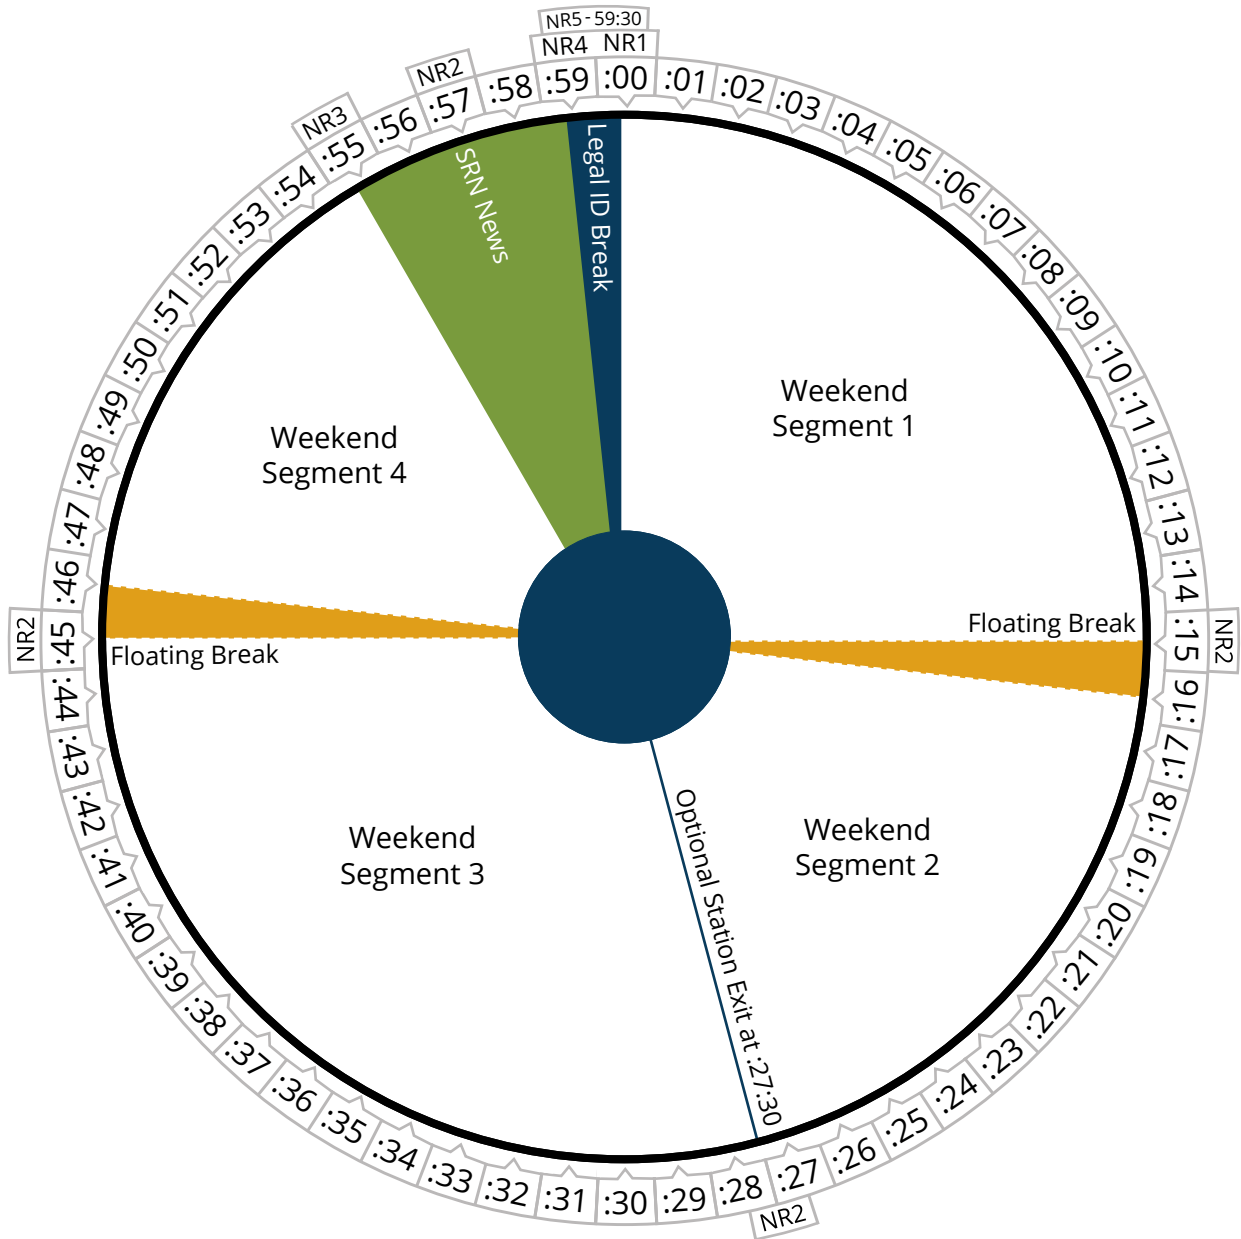

PRAISE & WORSHIP
CHANNEL

Air Time

Friday and Saturday

Pacific	09:00 - 03:00a
Mountain	10:00 - 04:00a
Central	11:00 - 05:00a
Eastern	12:00 - 06:00a

PRAISE & WORSHIP
CHANNEL

Air Time

Friday and Saturday

Pacific	09:00 - 03:00a
Mountain	10:00 - 04:00a
Central	11:00 - 05:00a
Eastern	12:00 - 06:00a

PRAISE & WORSHIP
CHANNEL

Air Time

Friday and Saturday

Pacific	09:00 - 03:00a
Mountain	10:00 - 04:00a
Central	11:00 - 05:00a
Eastern	12:00 - 06:00a

PRAISE & WORSHIP
CHANNEL

Air Time

Saturday

Pacific	04:00 - 05:00a
Mountain	05:00 - 06:00a
Central	06:00 - 07:00a
Eastern	07:00 - 08:00a

Focus on the Family
"Weekend"

Air Time

Saturday

Pacific	05:00 - 06:00a
Mountain	06:00 - 07:00a
Central	07:00 - 08:00a
Eastern	08:00 - 09:00a

Air Time

Saturday

Pacific	06:00 - 07:00a
Mountain	07:00 - 08:00a
Central	08:00 - 09:00a
Eastern	09:00 - 10:00a

The Boundless Show
BreakPoint This Week

Air Time

Saturday

Pacific	07:00 - 08:00a
Mountain	08:00 - 09:00a
Central	09:00 - 10:00a
Eastern	10:00 - 11:00a

MOODY RADIO'S

OPEN | LINE

Air Time

Saturday