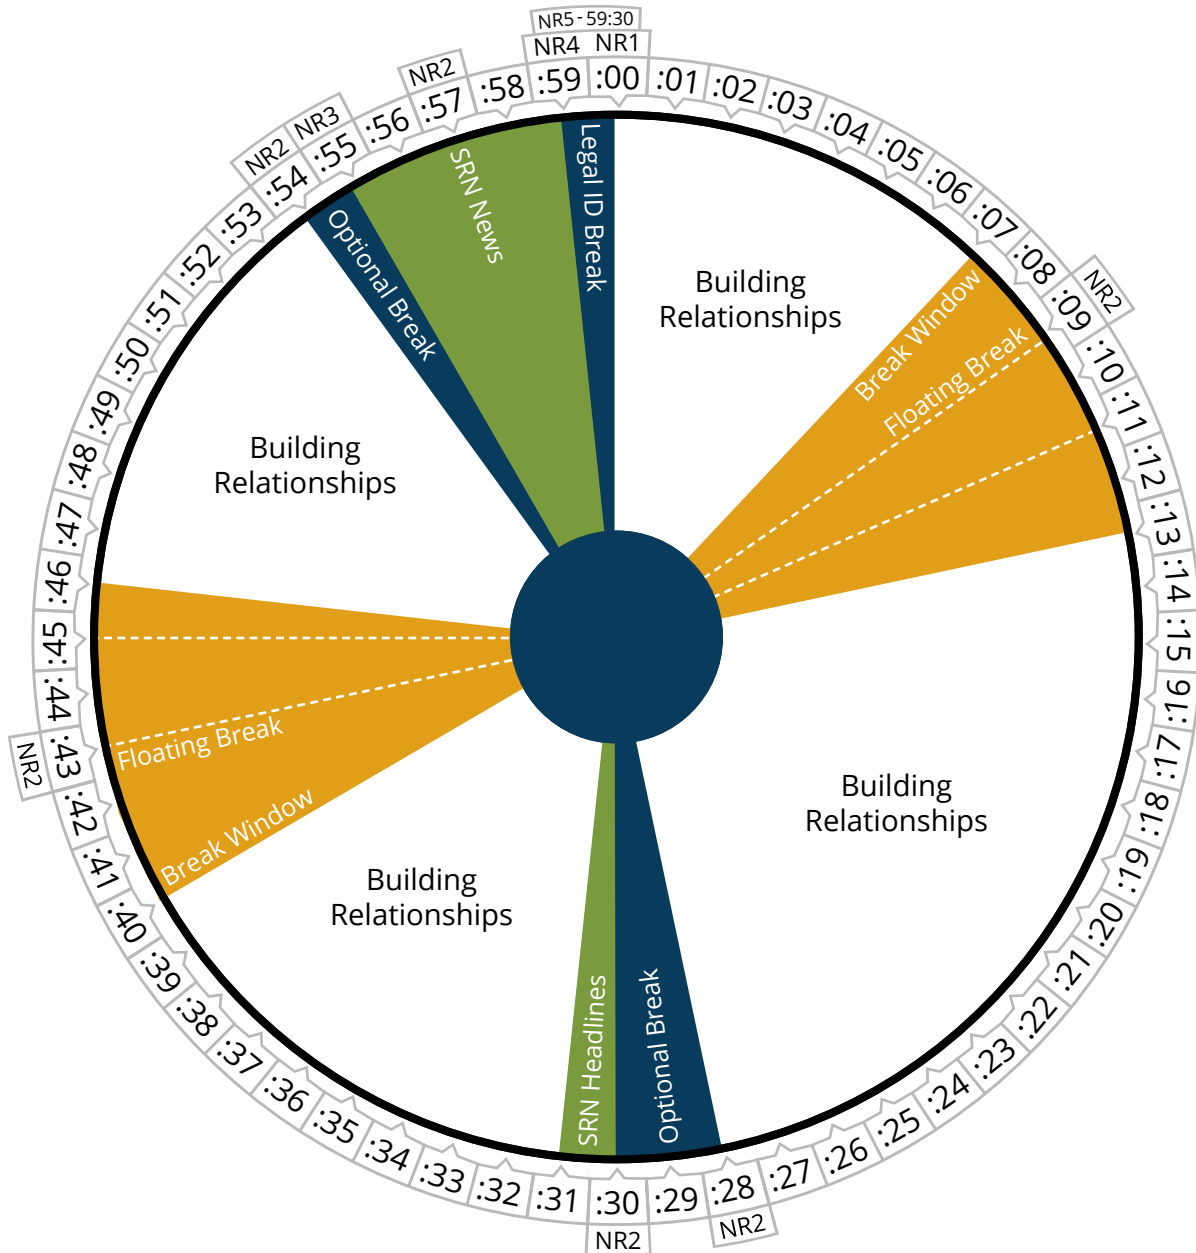

Air Time

Saturday

Pacific	10:00 - 11:00a
Mountain	11:00 - 12:00p
Central	12:00 - 01:00p
Eastern	01:00 - 02:00p

building relationships

WITH DR. GARY CHAPMAN