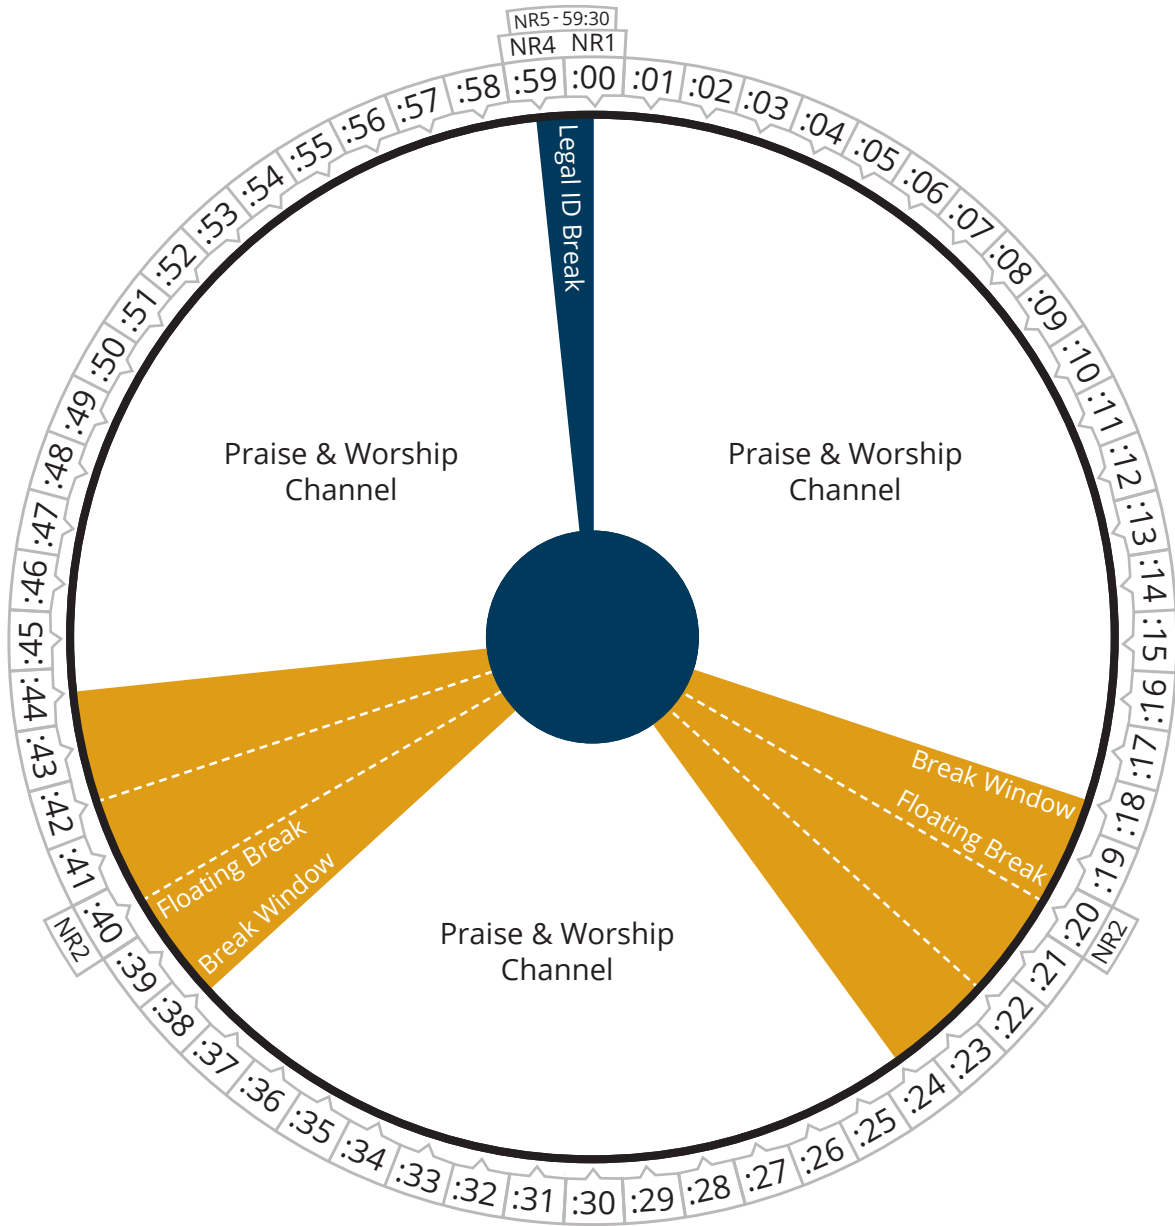

**Air Time**

**Friday and Saturday**

Pacific	09:00 - 03:00a
Mountain	10:00 - 04:00a
Central	11:00 - 05:00a
Eastern	12:00 - 06:00a

**PRAISE & WORSHIP**  
CHANNEL

**Air Time**

**Sunday**

Pacific	10:00 - 03:00a
Mountain	11:00 - 04:00a
Central	12:00 - 05:00a
Eastern	01:00 - 06:00a

**PRAISE & WORSHIP**  
CHANNEL