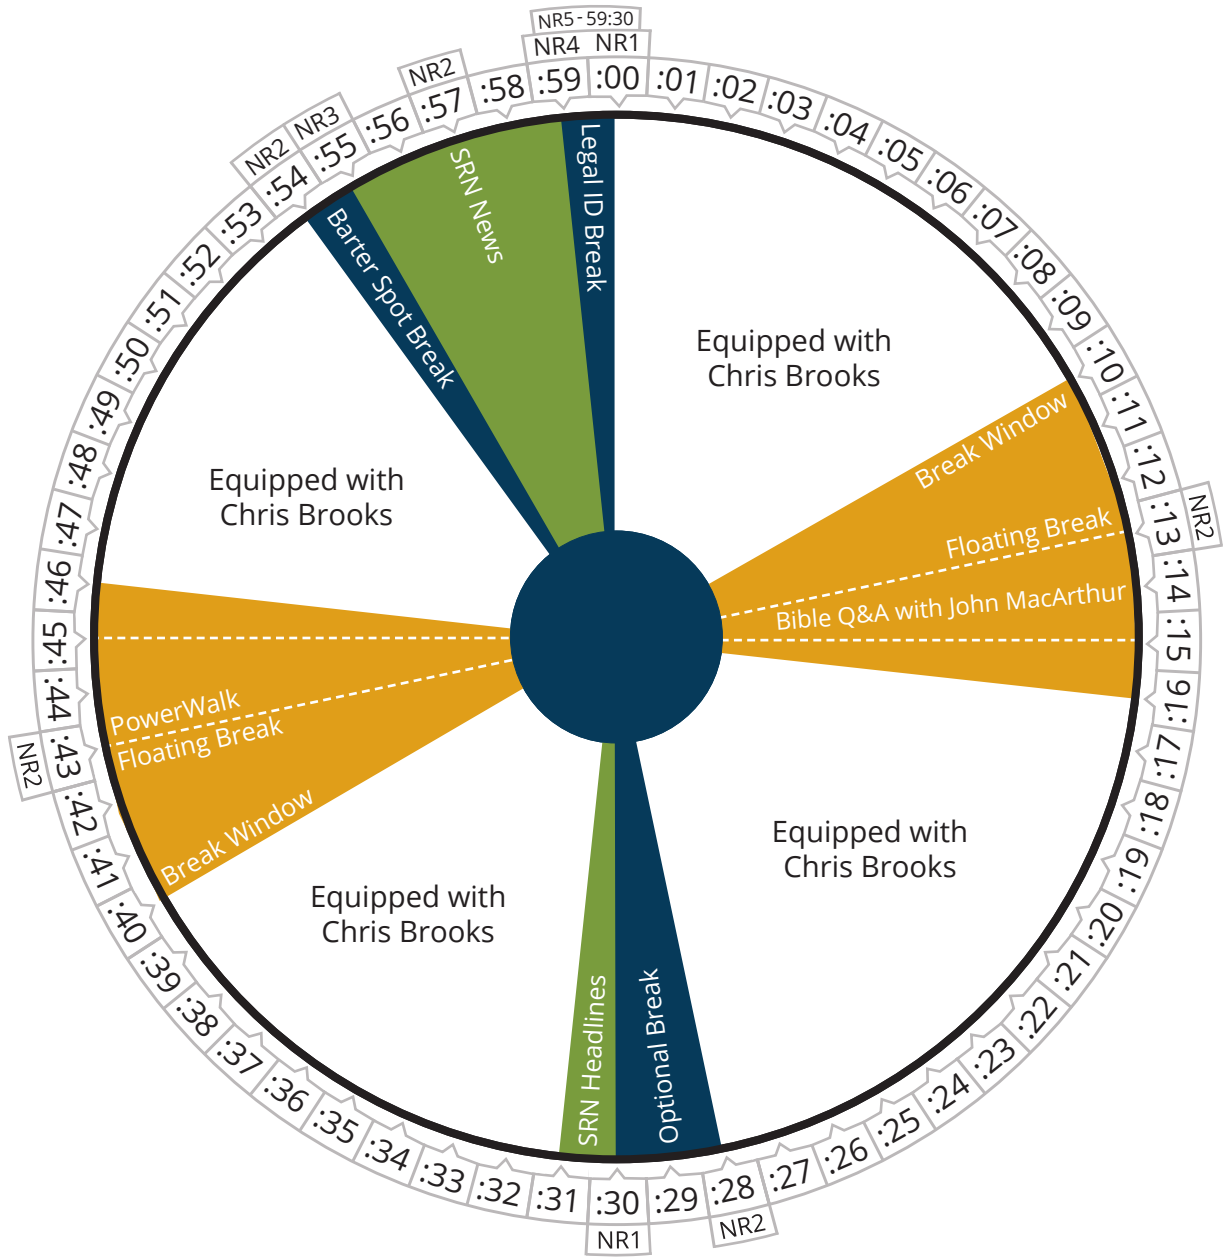

**Air Time**

**Monday thru Friday**

Pacific	09:00 - 03:00a
Mountain	10:00 - 04:00a
Central	11:00 - 05:00a
Eastern	12:00 - 06:00a

**kurtgoff**  
**LIVE**

**Air Time**

**Monday thru Friday**

Pacific	10:00 - 11:00a
Mountain	11:00 - 12:00p
Central	12:00 - 01:00p
Eastern	01:00 - 02:00p

**Air Time**

**Monday thru Friday**

Pacific	11:00 - 12:00p
Mountain	12:00 - 01:00p
Central	01:00 - 02:00p
Eastern	02:00 - 03:00p

**Air Time**

**Monday thru Friday**

Pacific	02:00 - 03:00p
Mountain	03:00 - 04:00p
Central	04:00 - 05:00p
Eastern	05:00 - 06:00p

Pacific	06:00 - 09:00p
Mountain	07:00 - 10:00p
Central	08:00 - 11:00p
Eastern	09:00 - 12:00a

**Donna Leland**  
The Word In Song

**Air Time**

**Monday thru Friday**

Pacific	06:00 - 09:00p
Mountain	07:00 - 10:00p
Central	08:00 - 11:00p
Eastern	09:00 - 12:00a

**Donna Leland**  
**The Word In Song**

**Air Time**

**Monday thru Friday**

Pacific	09:00p - 03:00a
Mountain	10:00p - 04:00a
Central	11:00p - 05:00a
Eastern	12:00a - 06:00a

**kurtgoff**  
**LIVE**