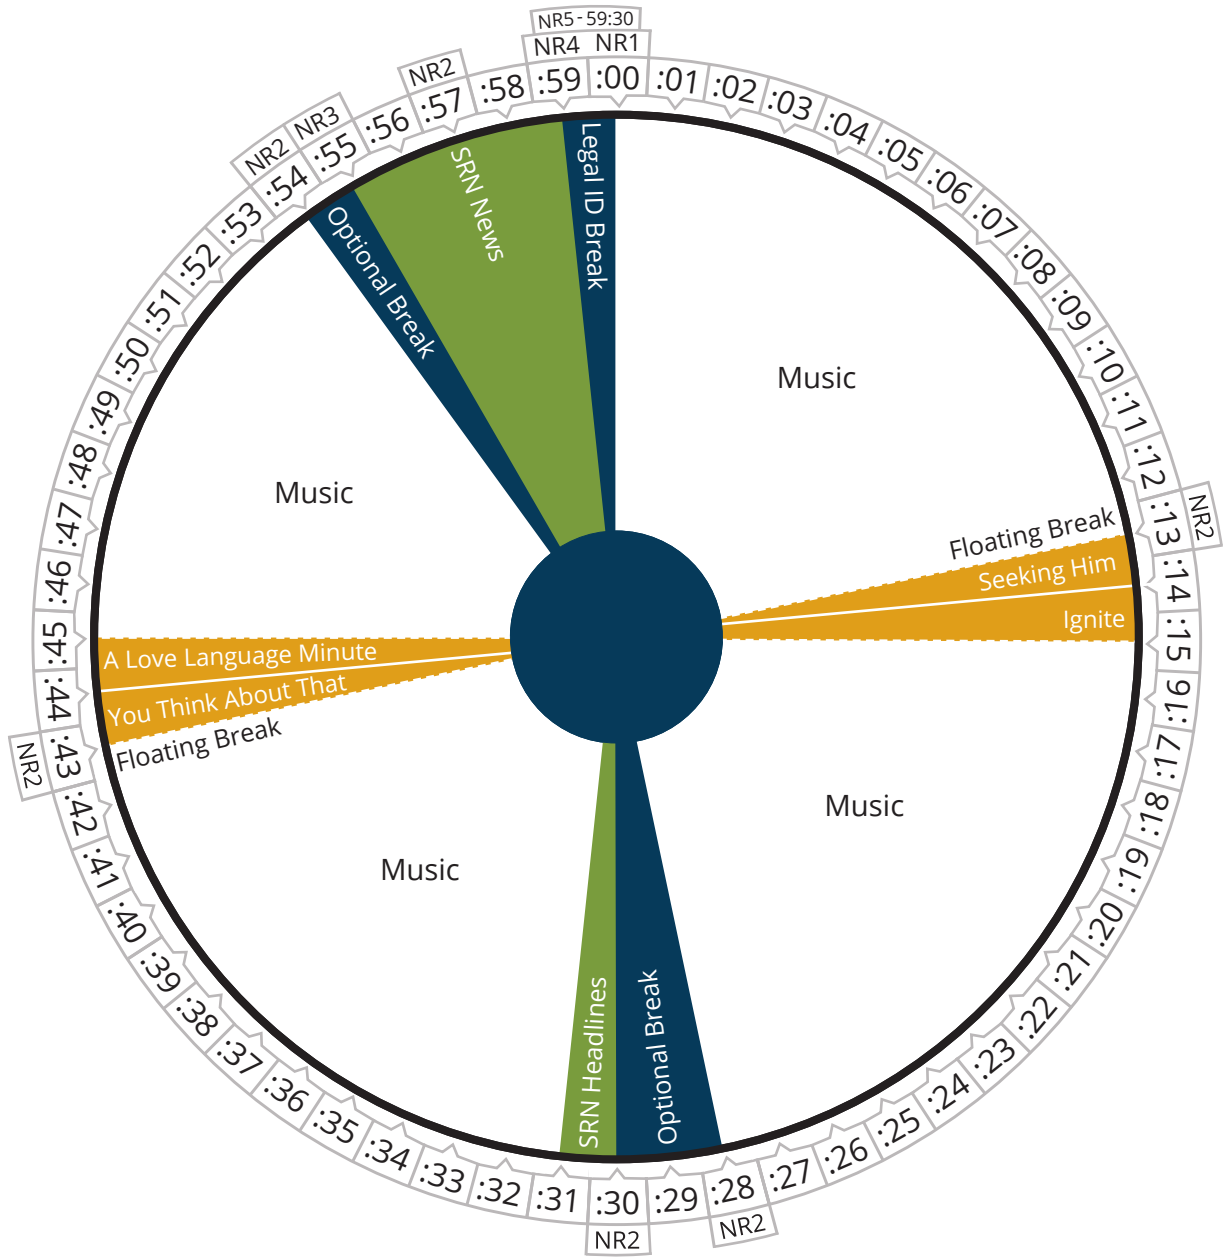

Air Time

Monday thru Friday

Pacific	06:00 - 09:00p
Mountain	07:00 - 10:00p
Central	08:00 - 11:00p
Eastern	09:00 - 12:00a

Donna Leland
The Word In Song