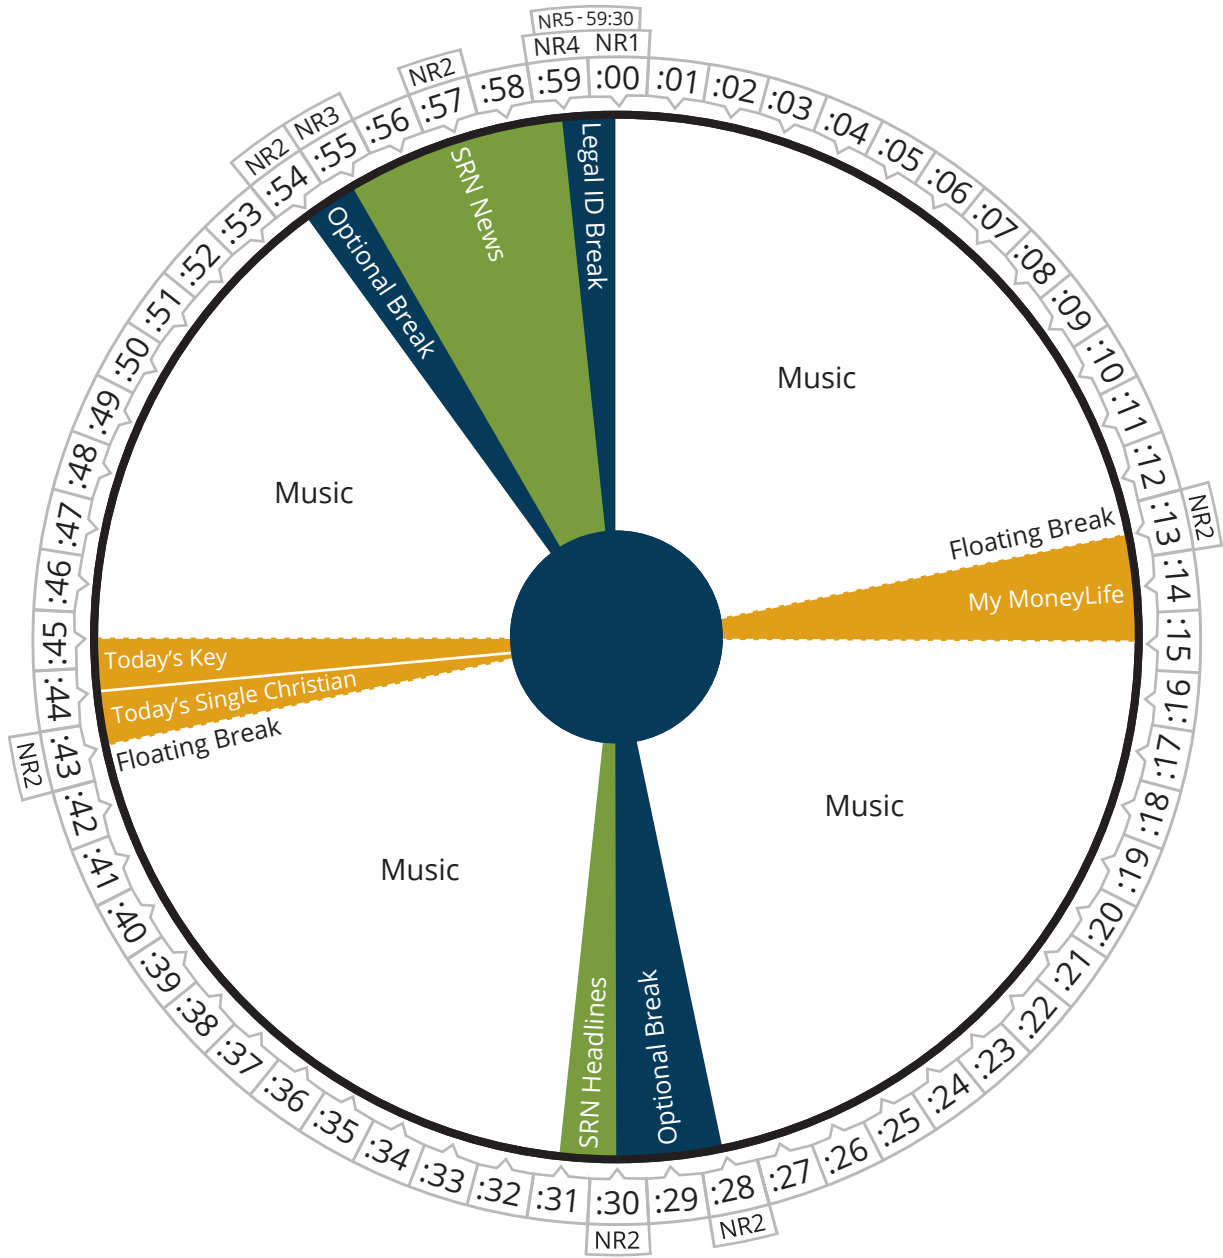

**Air Time**

**Monday thru Friday**

Pacific	11:00 - 12:00p
Mountain	12:00 - 01:00p
Central	01:00 - 02:00p
Eastern	02:00 - 03:00p

**Air Time**

**Monday thru Friday**

Pacific	02:00 - 03:00p
Mountain	03:00 - 04:00p
Central	04:00 - 05:00p
Eastern	05:00 - 06:00p

**IN THE MARKET**  
WITH  
**JANET PARSHALL**

**Air Time**

**Monday thru Friday**

Pacific	04:00 - 05:00p
Mountain	05:00 - 06:00p
Central	06:00 - 07:00p
Eastern	07:00 - 08:00p

**Air Time**

**Monday thru Friday**

Pacific	06:00 - 09:00p
Mountain	07:00 - 10:00p
Central	08:00 - 11:00p
Eastern	09:00 - 12:00a

**Donna Leland**  
The Word In Song

**Air Time**

**Monday thru Friday**

Pacific	06:00 - 09:00p
Mountain	07:00 - 10:00p
Central	08:00 - 11:00p
Eastern	09:00 - 12:00a

**Donna Leland**  
**The Word In Song**

**Air Time**

**Monday thru Friday**

Pacific	09:00p - 03:00a
Mountain	10:00p - 04:00a
Central	11:00p - 05:00a
Eastern	12:00a - 06:00a

**kurtgoff**  
**LIVE**