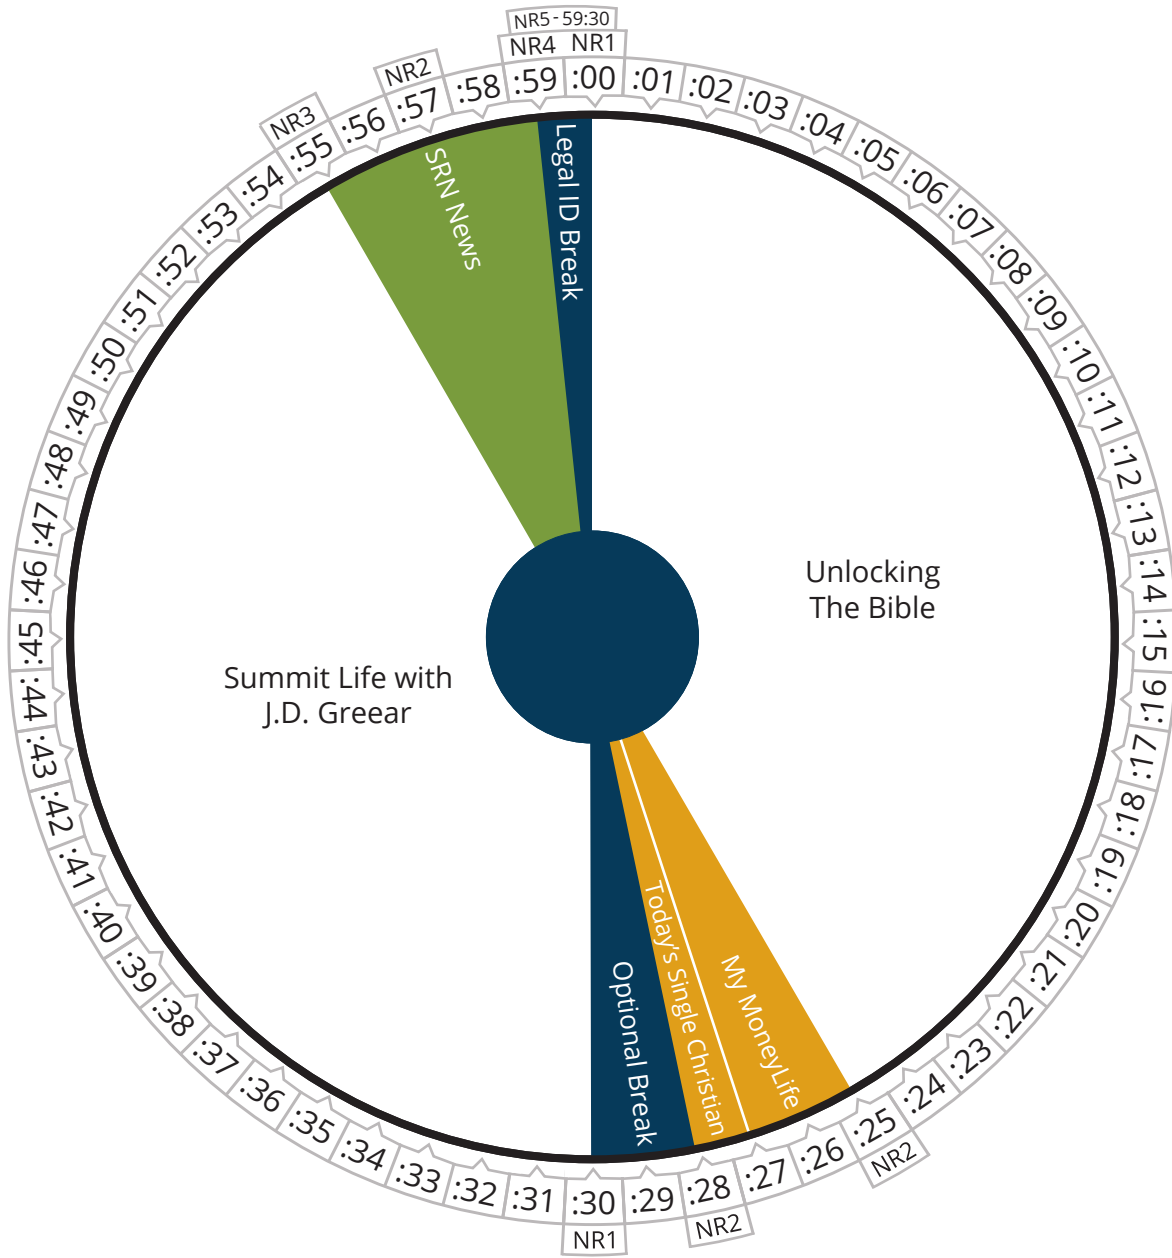

**Air Time**

**Monday thru Friday**

Pacific	09:00 - 03:00a
Mountain	10:00 - 04:00a
Central	11:00 - 05:00a
Eastern	12:00 - 06:00a

**kurtgoff**  
**LIVE**

**Air Time**

**Monday thru Friday**

Pacific	10:00 - 11:00a
Mountain	11:00 - 12:00p
Central	12:00 - 01:00p
Eastern	01:00 - 02:00p

**Air Time**

**Monday thru Friday**

Pacific	11:00 - 12:00p
Mountain	12:00 - 01:00p
Central	01:00 - 02:00p
Eastern	02:00 - 03:00p

**Air Time**

**Monday thru Friday**

Pacific	02:00 - 03:00p
Mountain	03:00 - 04:00p
Central	04:00 - 05:00p
Eastern	05:00 - 06:00p

Pacific	06:00 - 09:00p
Mountain	07:00 - 10:00p
Central	08:00 - 11:00p
Eastern	09:00 - 12:00a

**Donna Leland**  
The Word In Song

**Air Time**

**Monday thru Friday**

Pacific	06:00 - 09:00p
Mountain	07:00 - 10:00p
Central	08:00 - 11:00p
Eastern	09:00 - 12:00a

**Donna Leland**  
**The Word In Song**

**Air Time**

**Monday thru Friday**

Pacific	09:00p - 03:00a
Mountain	10:00p - 04:00a
Central	11:00p - 05:00a
Eastern	12:00a - 06:00a

**kurtgoff**  
**LIVE**