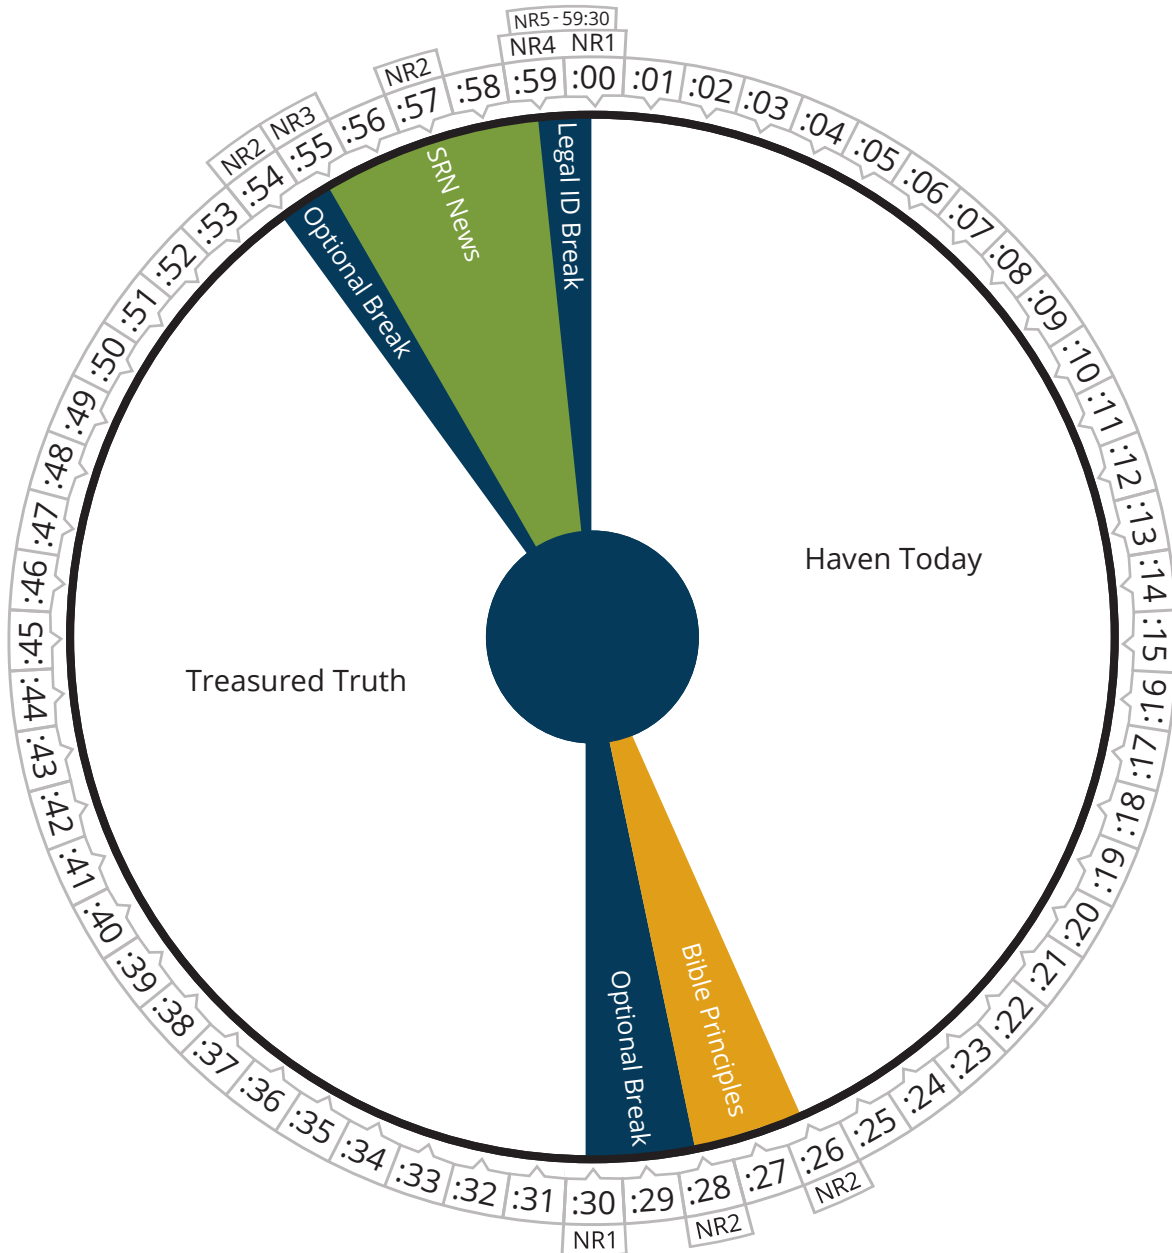

Air Time

Monday thru Friday

Pacific	04:00 - 05:00p
Mountain	05:00 - 06:00p
Central	06:00 - 07:00p
Eastern	07:00 - 08:00p