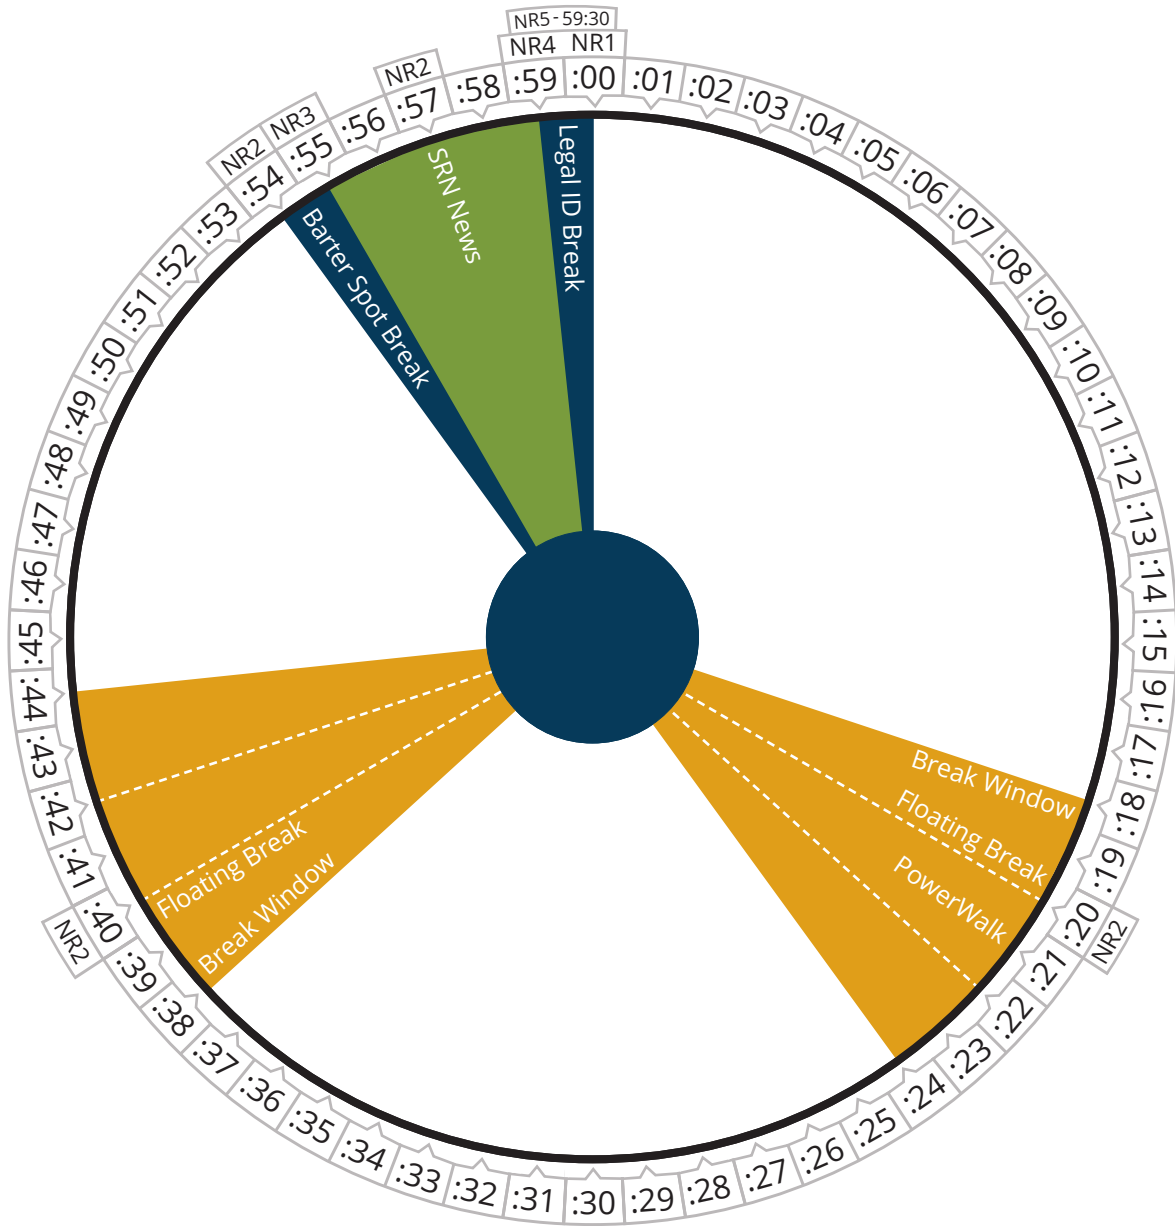

**Air Time**

**Monday thru Friday**

Pacific	09:00 - 03:00a
Mountain	10:00 - 04:00a
Central	11:00 - 05:00a
Eastern	12:00 - 06:00a

**kurtgoff**  
**LIVE**

**Air Time**

**Monday thru Friday**

Pacific	10:00 - 11:00a
Mountain	11:00 - 12:00p
Central	12:00 - 01:00p
Eastern	01:00 - 02:00p

**Air Time**

**Monday thru Friday**

Pacific	11:00 - 12:00p
Mountain	12:00 - 01:00p
Central	01:00 - 02:00p
Eastern	02:00 - 03:00p

**Air Time**

**Monday thru Friday**

Pacific	02:00 - 03:00p
Mountain	03:00 - 04:00p
Central	04:00 - 05:00p
Eastern	05:00 - 06:00p

Pacific	06:00 - 09:00p
Mountain	07:00 - 10:00p
Central	08:00 - 11:00p
Eastern	09:00 - 12:00a

**Donna Leland**  
The Word In Song

**Air Time**

**Monday thru Friday**

Pacific	06:00 - 09:00p
Mountain	07:00 - 10:00p
Central	08:00 - 11:00p
Eastern	09:00 - 12:00a

**Donna Leland**  
**The Word In Song**

**Air Time**

**Monday thru Friday**

Pacific	09:00p - 03:00a
Mountain	10:00p - 04:00a
Central	11:00p - 05:00a
Eastern	12:00a - 06:00a

**kurtgoff**  
**LIVE**