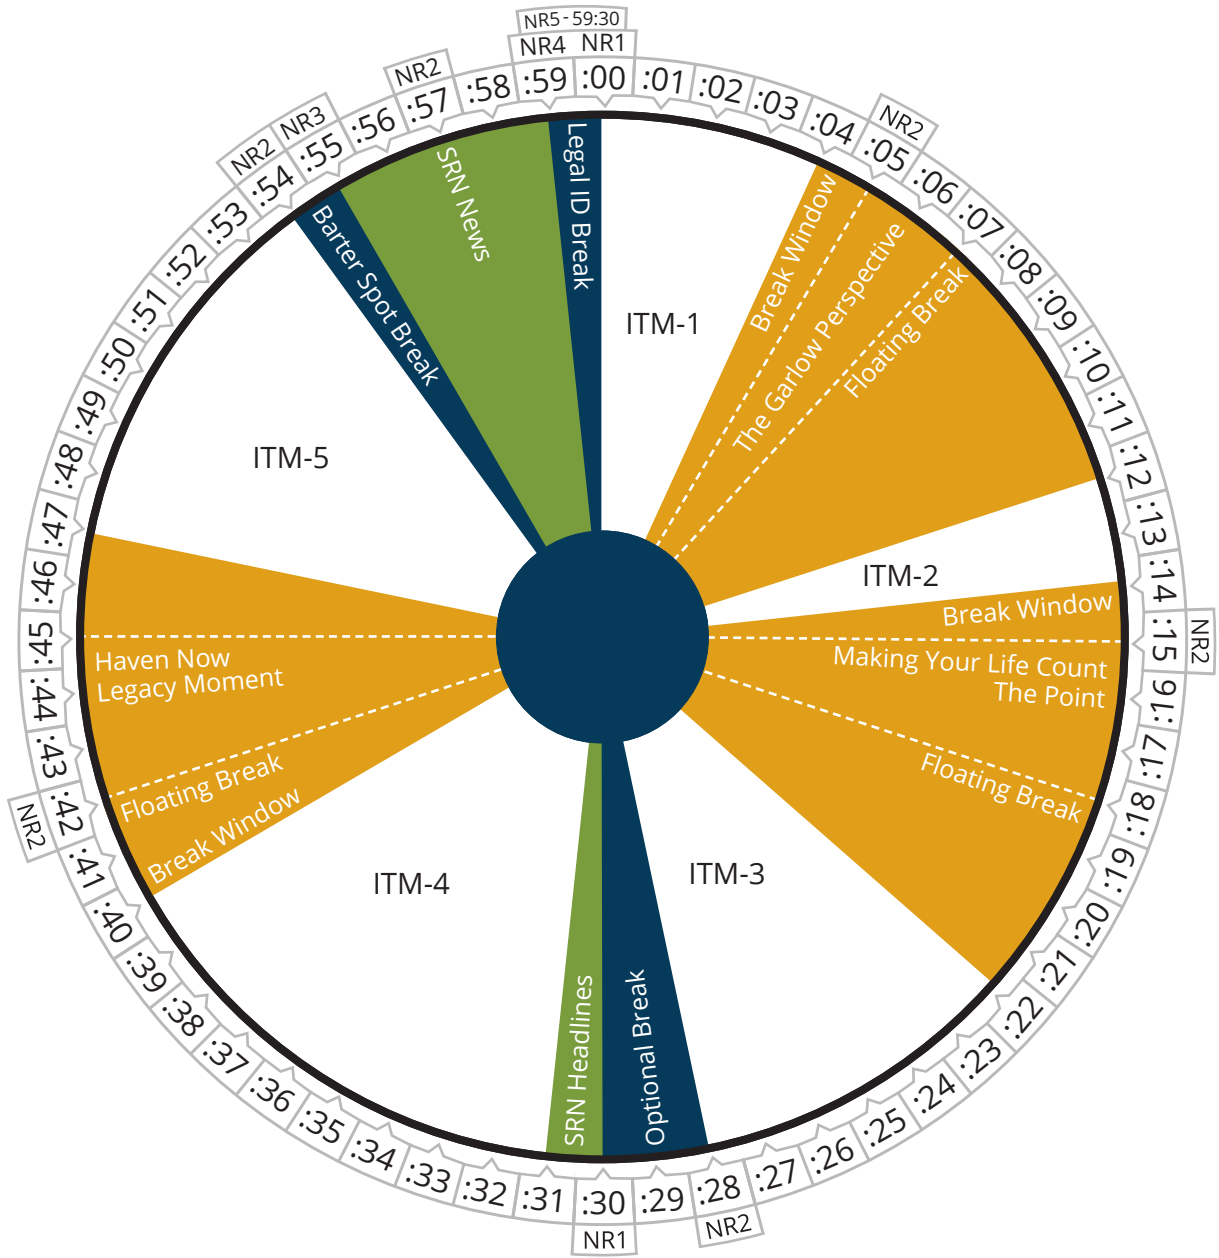

**Air Time**

**Monday thru Friday**

Pacific	09:00 - 03:00a
Mountain	10:00 - 04:00a
Central	11:00 - 05:00a
Eastern	12:00 - 06:00a

**kurtgoff**  
**LIVE**

**Air Time**

**Monday thru Friday**

Pacific	10:00 - 11:00a
Mountain	11:00 - 12:00p
Central	12:00 - 01:00p
Eastern	01:00 - 02:00p

**Air Time**

**Monday thru Friday**

Pacific	11:00 - 12:00p
Mountain	12:00 - 01:00p
Central	01:00 - 02:00p
Eastern	02:00 - 03:00p

**Air Time**

**Monday thru Friday**

Pacific	02:00 - 03:00p
Mountain	03:00 - 04:00p
Central	04:00 - 05:00p
Eastern	05:00 - 06:00p

Pacific	06:00 - 09:00p
Mountain	07:00 - 10:00p
Central	08:00 - 11:00p
Eastern	09:00 - 12:00a

**Donna Leland**  
The Word In Song

**Air Time**

**Monday thru Friday**

Pacific	06:00 - 09:00p
Mountain	07:00 - 10:00p
Central	08:00 - 11:00p
Eastern	09:00 - 12:00a

**Donna Leland**  
**The Word In Song**

**Air Time**

**Monday thru Friday**

Pacific	09:00p - 03:00a
Mountain	10:00p - 04:00a
Central	11:00p - 05:00a
Eastern	12:00a - 06:00a

**kurtgoff**  
**LIVE**