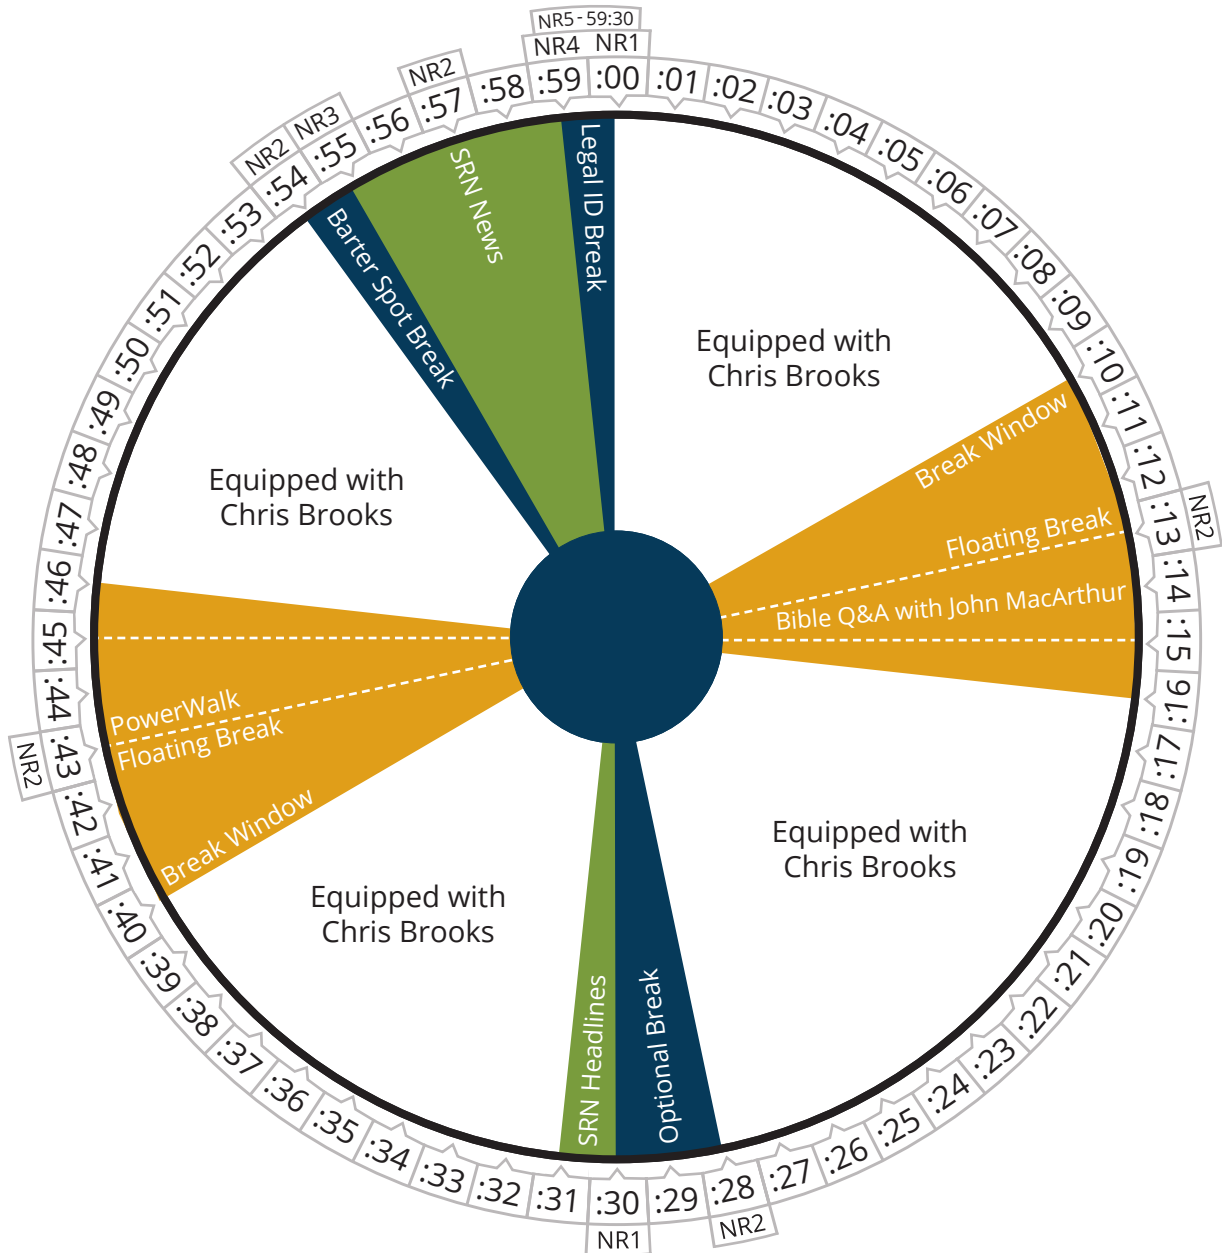

kurtgoff
LIVE

Air Time

Monday thru Friday

Pacific	03:00 - 04:00a
Mountain	04:00 - 05:00a
Central	05:00 - 06:00a
Eastern	06:00 - 07:00a

Air Time

Monday thru Friday

Pacific	04:00 - 05:00a
Mountain	05:00 - 06:00a
Central	06:00 - 07:00a
Eastern	07:00 - 08:00a

Air Time

Monday thru Friday

Pacific	05:00 - 06:00a
Mountain	06:00 - 07:00a
Central	07:00 - 08:00a
Eastern	08:00 - 09:00a

Air Time

Monday thru Friday

Pacific	07:00 - 08:00a
Mountain	08:00 - 09:00a
Central	09:00 - 10:00a
Eastern	10:00 - 11:00a

Air Time

Monday thru Friday

Pacific	09:00 - 10:00a
Mountain	10:00 - 11:00a
Central	11:00 - 12:00p
Eastern	12:00 - 01:00p

Air Time

Monday thru Friday

Pacific	10:00 - 11:00a
Mountain	11:00 - 12:00p
Central	12:00 - 01:00p
Eastern	01:00 - 02:00p

Air Time

Monday thru Friday

Pacific	11:00 - 12:00p
Mountain	12:00 - 01:00p
Central	01:00 - 02:00p
Eastern	02:00 - 03:00p

Air Time

Monday thru Friday

Pacific	02:00 - 03:00p
Mountain	03:00 - 04:00p
Central	04:00 - 05:00p
Eastern	05:00 - 06:00p