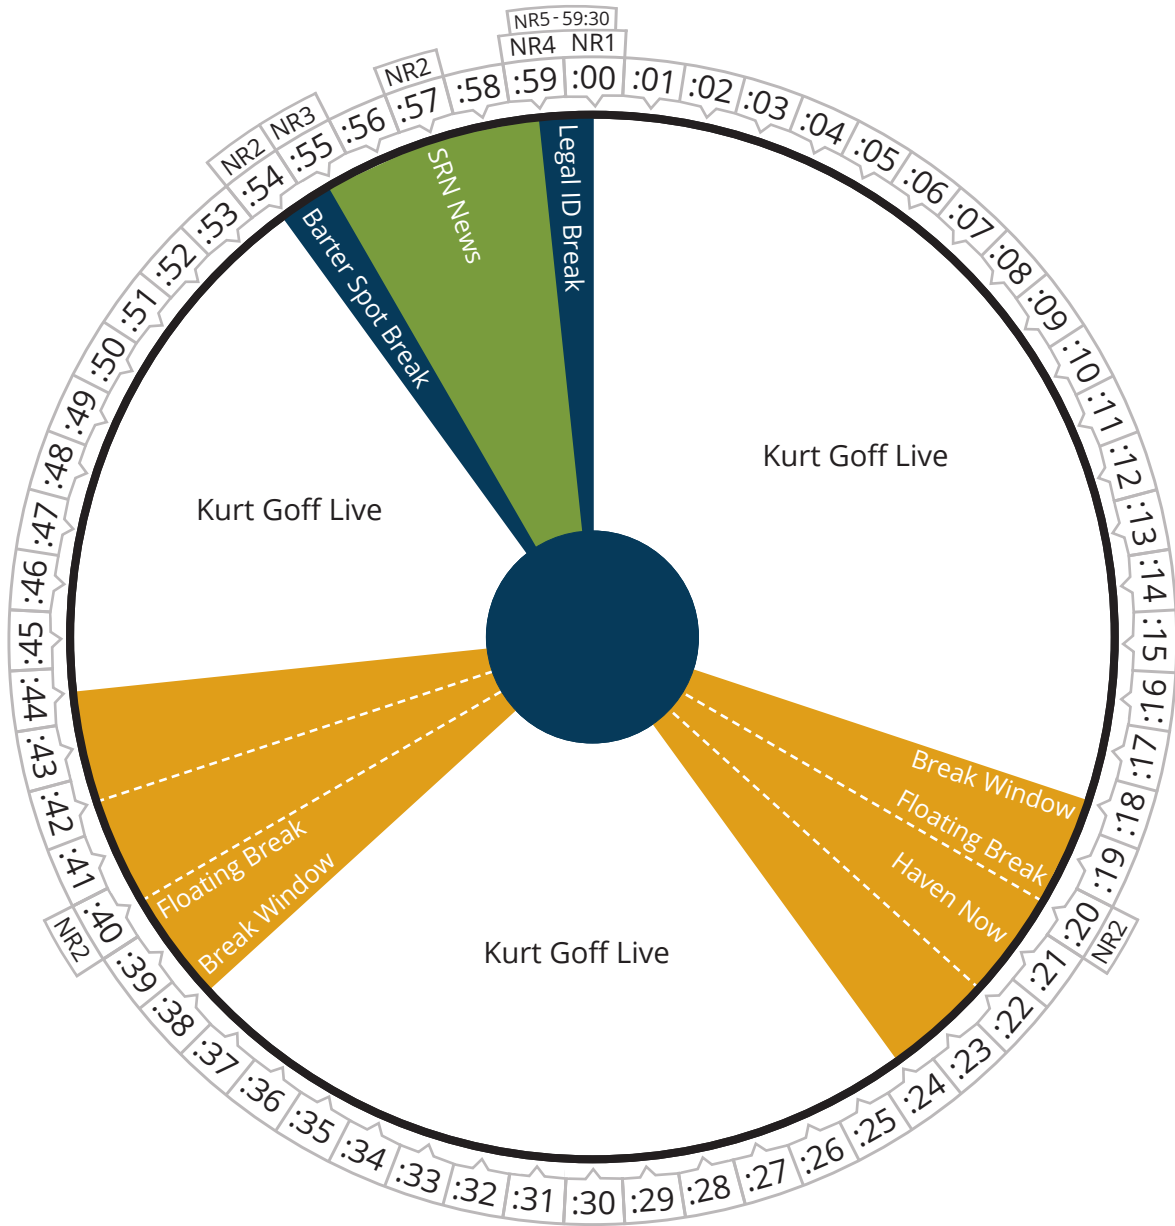

Air Time

Monday thru Friday

Pacific	09:00 - 03:00a
Mountain	10:00 - 04:00a
Central	11:00 - 05:00a
Eastern	12:00 - 06:00a

kurtgoff
LIVE

Air Time

Monday thru Friday

Pacific	09:00 - 03:00a
Mountain	10:00 - 04:00a
Central	11:00 - 05:00a
Eastern	12:00 - 06:00a

kurtgoff
LIVE

Air Time

Monday thru Friday

Pacific	09:00 - 03:00a
Mountain	10:00 - 04:00a
Central	11:00 - 05:00a
Eastern	12:00 - 06:00a

kurtgoff
LIVE

Air Time

Monday thru Friday

Pacific	09:00 - 03:00a
Mountain	10:00 - 04:00a
Central	11:00 - 05:00a
Eastern	12:00 - 06:00a

kurtgoff
LIVE

Air Time

Monday thru Friday

Pacific	03:00 - 04:00a
Mountain	04:00 - 05:00a
Central	05:00 - 06:00a
Eastern	06:00 - 07:00a

Air Time

Monday thru Friday

Pacific	04:00 - 05:00a
Mountain	05:00 - 06:00a
Central	06:00 - 07:00a
Eastern	07:00 - 08:00a

Donna Leland
The Word In Song

Air Time

Monday thru Friday

Pacific	06:00 - 09:00p
Mountain	07:00 - 10:00p
Central	08:00 - 11:00p
Eastern	09:00 - 12:00a

Donna Leland
The Word In Song

Air Time

Monday thru Friday