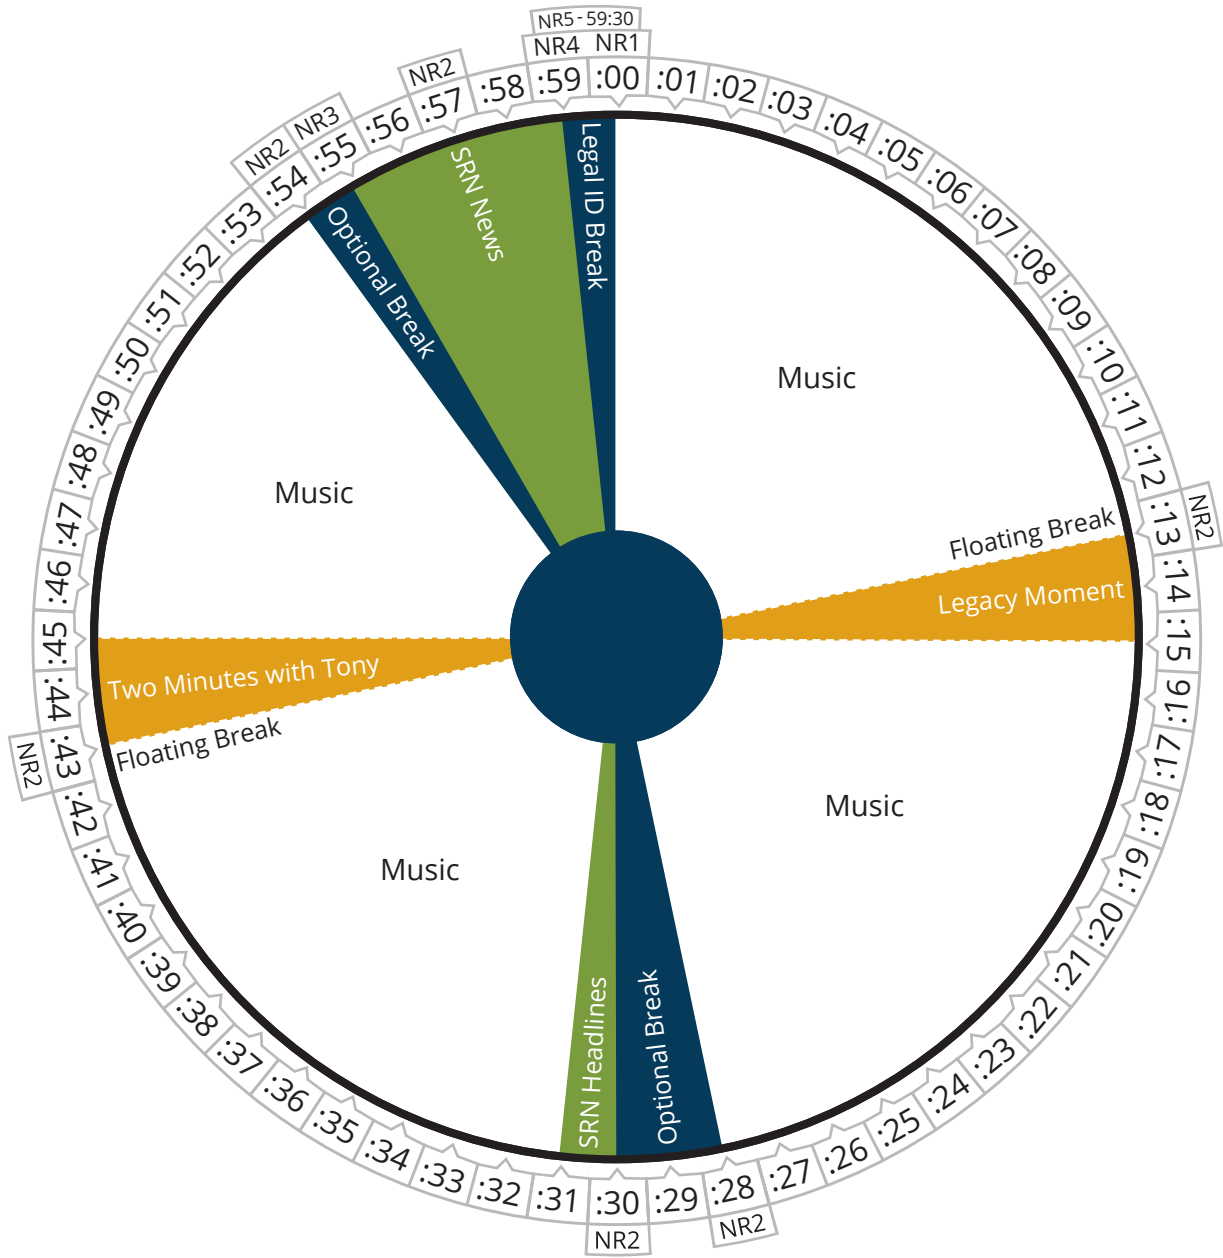

Air Time

Monday thru Friday

Pacific	08:00 - 09:00a
Mountain	09:00 - 10:00a
Central	10:00 - 11:00a
Eastern	11:00 - 12:00p

Air Time

Monday thru Friday

Pacific	09:00 - 10:00a
Mountain	10:00 - 11:00a
Central	11:00 - 12:00p
Eastern	12:00 - 01:00p

Air Time

Monday thru Friday

Pacific	10:00 - 11:00a
Mountain	11:00 - 12:00p
Central	12:00 - 01:00p
Eastern	01:00 - 02:00p

Air Time

Monday thru Friday

Pacific	11:00 - 12:00p
Mountain	12:00 - 01:00p
Central	01:00 - 02:00p
Eastern	02:00 - 03:00p

Air Time

Monday thru Friday

Pacific	06:00 - 09:00p
Mountain	07:00 - 10:00p
Central	08:00 - 11:00p
Eastern	09:00 - 12:00a

Donna Leland
The Word In Song

Air Time

Monday thru Friday

Pacific	06:00 - 09:00p
Mountain	07:00 - 10:00p
Central	08:00 - 11:00p
Eastern	09:00 - 12:00a

Donna Leland
The Word In Song

Air Time

Monday thru Friday

Pacific	06:00 - 09:00p
Mountain	07:00 - 10:00p
Central	08:00 - 11:00p
Eastern	09:00 - 12:00a

Donna Leland
The Word In Song

Air Time

Monday thru Friday