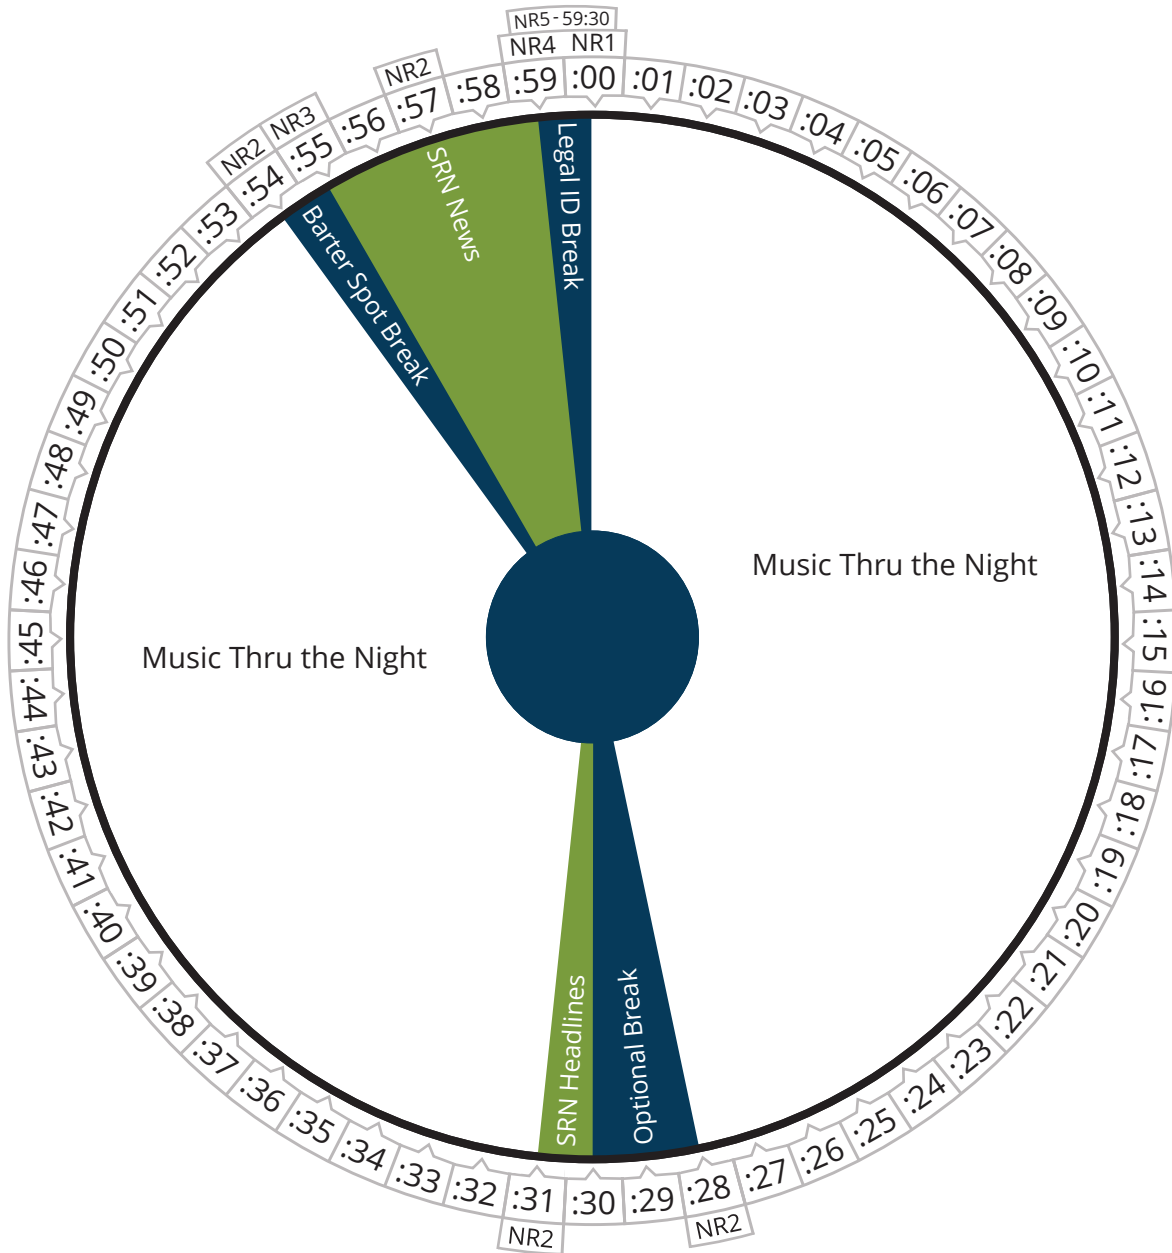

Air Time

Monday thru Friday

Pacific	08:00 - 09:00a
Mountain	09:00 - 10:00a
Central	10:00 - 11:00a
Eastern	11:00 - 12:00p

Air Time

Monday thru Friday

Pacific	09:00 - 10:00a
Mountain	10:00 - 11:00a
Central	11:00 - 12:00p
Eastern	12:00 - 01:00p

Air Time

Monday thru Friday

Pacific	10:00 - 11:00a
Mountain	11:00 - 12:00p
Central	12:00 - 01:00p
Eastern	01:00 - 02:00p

Air Time

Monday thru Friday

Pacific	11:00 - 12:00p
Mountain	12:00 - 01:00p
Central	01:00 - 02:00p
Eastern	02:00 - 03:00p

Donna Leland
The Word In Song

Air Time

Monday thru Friday

Pacific	06:00 - 09:00p
Mountain	07:00 - 10:00p
Central	08:00 - 11:00p
Eastern	09:00 - 12:00a

Donna Leland
The Word In Song

Air Time

Monday thru Friday

Pacific	09:00p - 03:00a
Mountain	10:00p - 04:00a
Central	11:00p - 05:00a
Eastern	12:00a - 06:00a

kurtgoff
LIVE

Air Time

Saturday

Pacific	09:00 - 03:00a
Mountain	10:00 - 04:00a
Central	11:00 - 05:00a
Eastern	12:00 - 06:00a