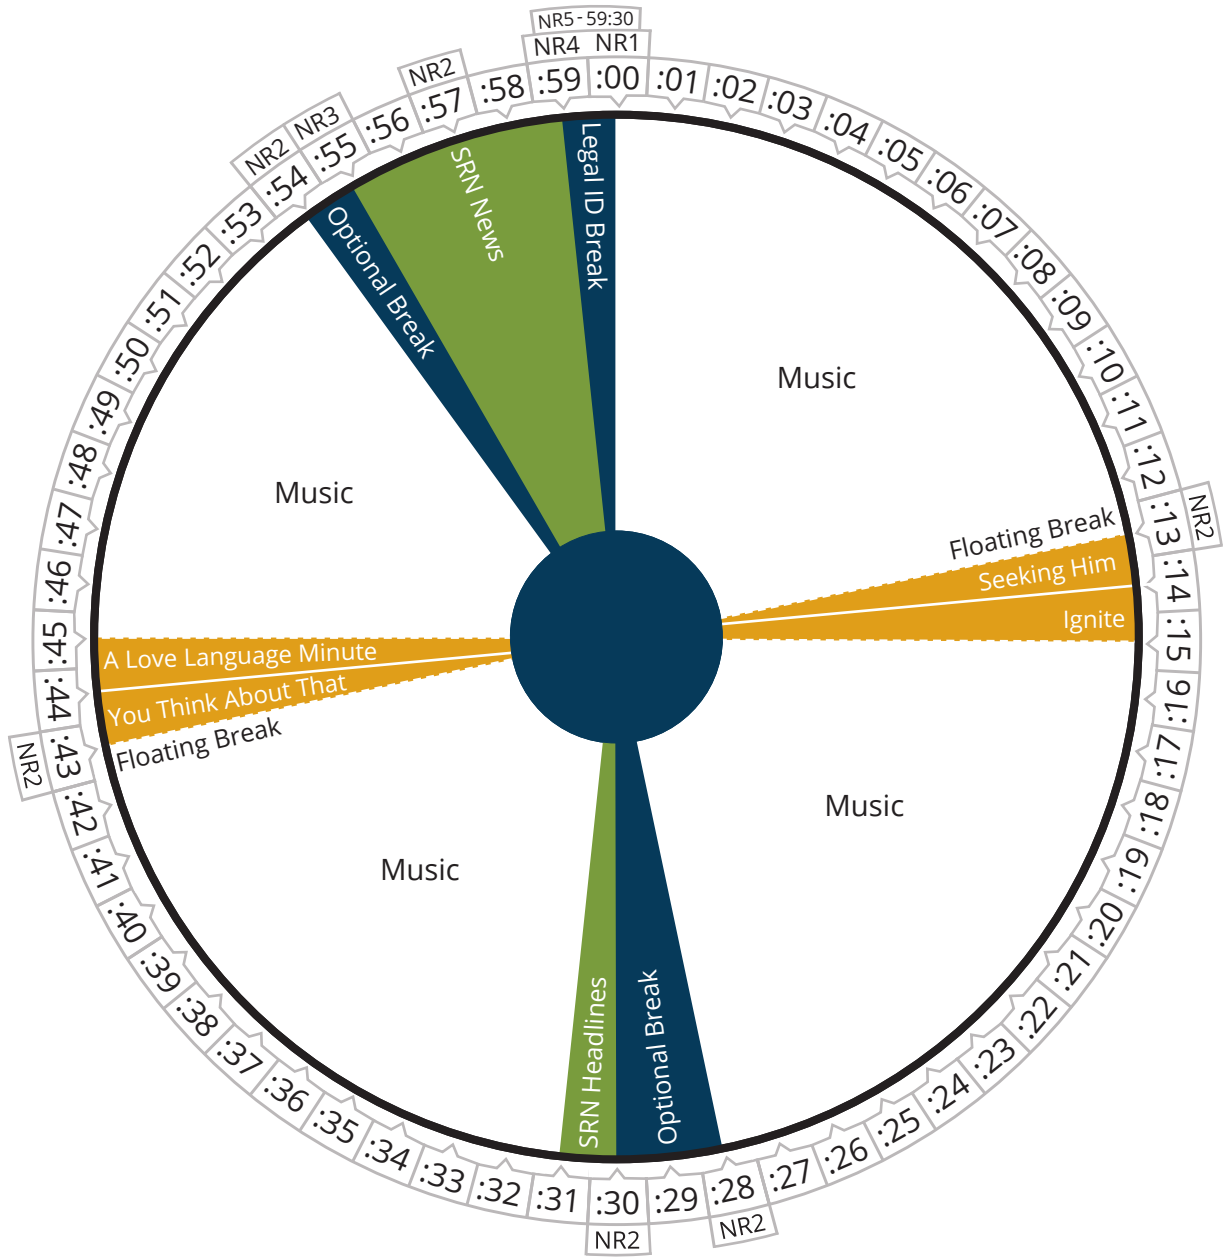

Air Time

Monday thru Friday

Pacific	09:00 - 10:00a
Mountain	10:00 - 11:00a
Central	11:00 - 12:00p
Eastern	12:00 - 01:00p

Air Time

Monday thru Friday

Pacific	10:00 - 11:00a
Mountain	11:00 - 12:00p
Central	12:00 - 01:00p
Eastern	01:00 - 02:00p

Air Time

Monday thru Friday

Pacific	11:00 - 12:00p
Mountain	12:00 - 01:00p
Central	01:00 - 02:00p
Eastern	02:00 - 03:00p

Air Time

Monday thru Friday

Pacific	02:00 - 03:00p
Mountain	03:00 - 04:00p
Central	04:00 - 05:00p
Eastern	05:00 - 06:00p

IN THE MARKET
WITH
JANET PARSHALL

Air Time

Monday thru Friday

Pacific	03:00 - 04:00p
Mountain	04:00 - 05:00p
Central	05:00 - 06:00p
Eastern	06:00 - 07:00p

IN THE MARKET
WITH
JANET PARSHALL

Air Time

Monday thru Friday

Pacific	05:00 - 06:00p
Mountain	06:00 - 07:00p
Central	07:00 - 08:00p
Eastern	08:00 - 09:00p

Air Time

Monday thru Friday

Pacific	06:00 - 09:00p
Mountain	07:00 - 10:00p
Central	08:00 - 11:00p
Eastern	09:00 - 12:00a