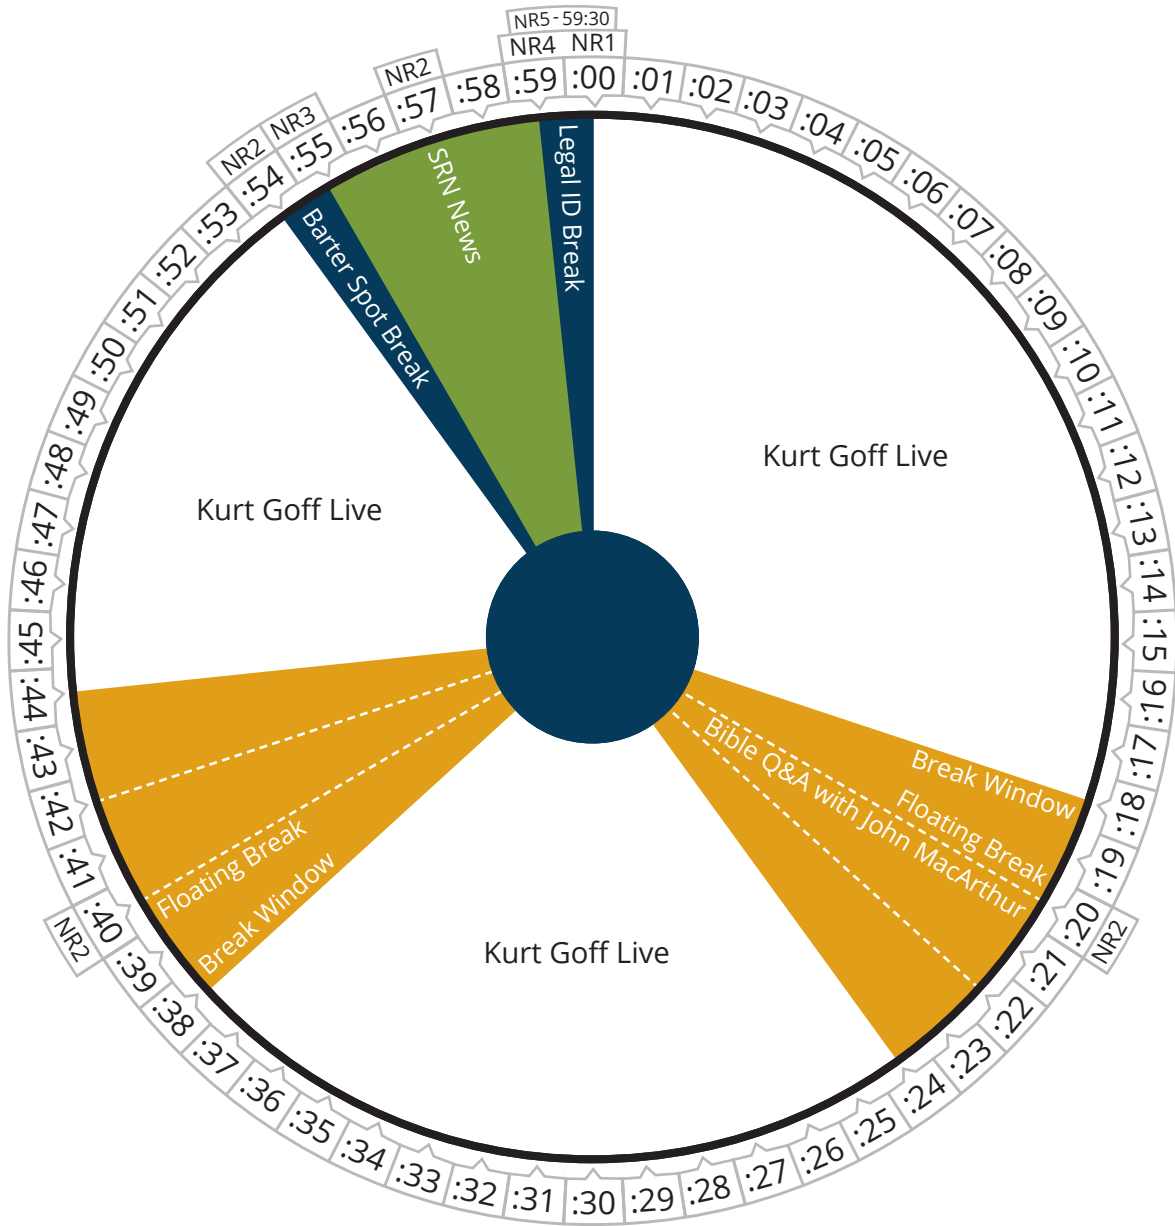

Air Time

Monday thru Friday

Pacific	09:00 - 03:00a
Mountain	10:00 - 04:00a
Central	11:00 - 05:00a
Eastern	12:00 - 06:00a

kurtgoff
LIVE

Air Time

Monday thru Friday

Pacific	09:00 - 03:00a
Mountain	10:00 - 04:00a
Central	11:00 - 05:00a
Eastern	12:00 - 06:00a

kurtgoff
LIVE

Air Time

Monday thru Friday

Pacific	09:00 - 03:00a
Mountain	10:00 - 04:00a
Central	11:00 - 05:00a
Eastern	12:00 - 06:00a

kurtgoff
LIVE

Air Time

Monday thru Friday

Pacific	09:00 - 03:00a
Mountain	10:00 - 04:00a
Central	11:00 - 05:00a
Eastern	12:00 - 06:00a

kurtgoff
LIVE

Air Time

Monday thru Friday

Pacific	03:00 - 04:00a
Mountain	04:00 - 05:00a
Central	05:00 - 06:00a
Eastern	06:00 - 07:00a

Air Time

Monday thru Friday

Pacific	04:00 - 05:00a
Mountain	05:00 - 06:00a
Central	06:00 - 07:00a
Eastern	07:00 - 08:00a

Donna Leland
The Word In Song

Air Time

Monday thru Friday

Pacific	06:00 - 09:00p
Mountain	07:00 - 10:00p
Central	08:00 - 11:00p
Eastern	09:00 - 12:00a

Donna Leland
The Word In Song

Air Time

Monday thru Friday