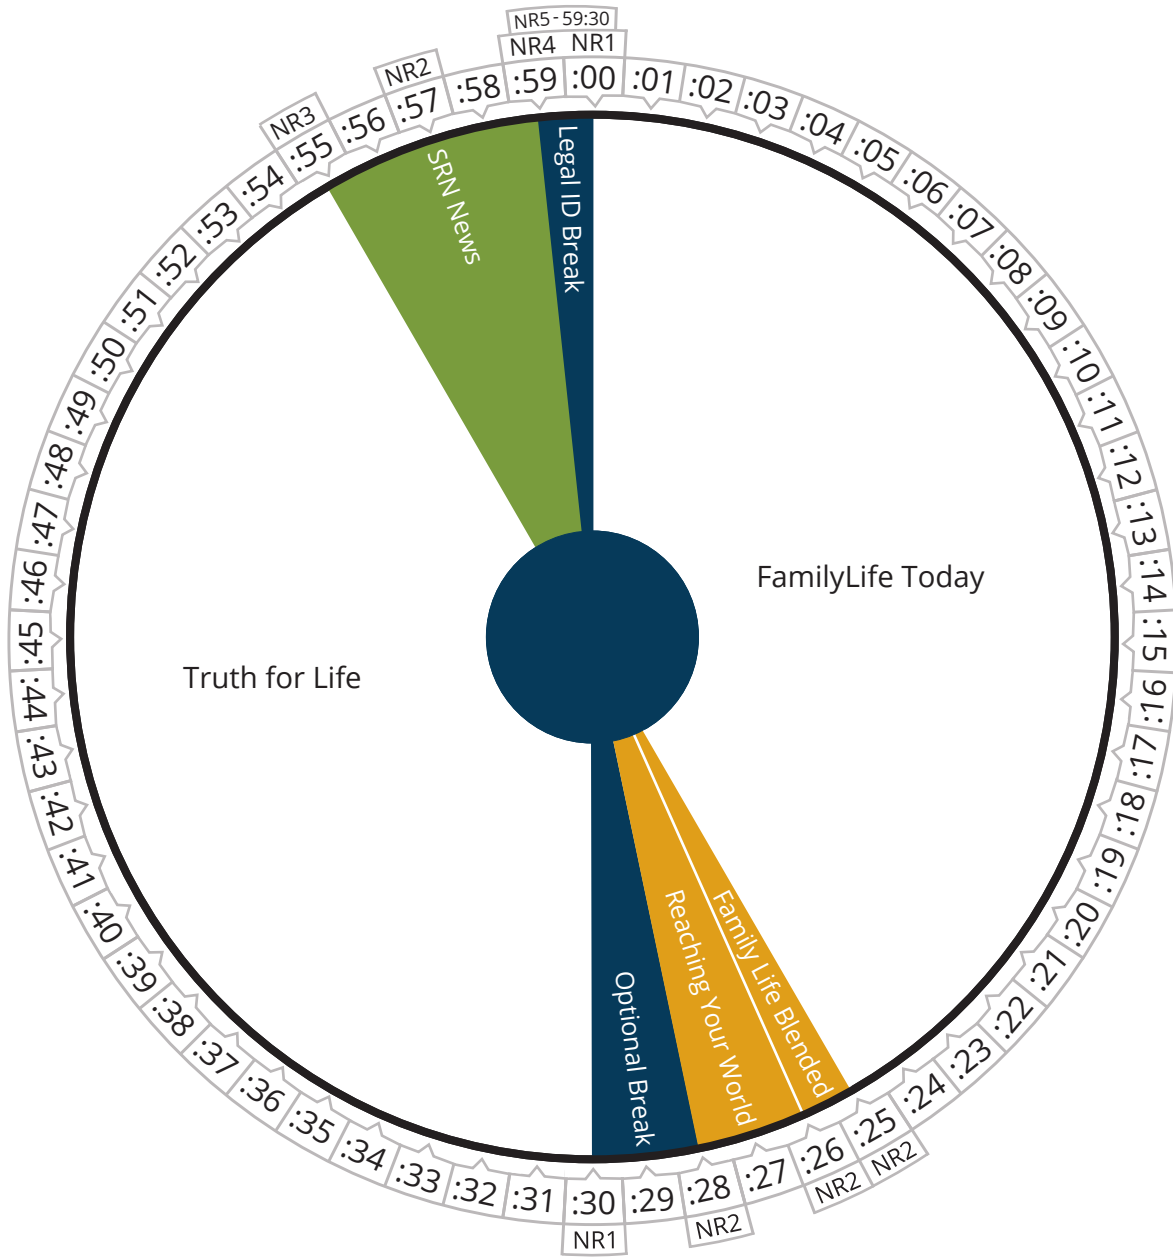

kurtgoff
LIVE

Air Time

Monday thru Friday

Pacific	03:00 - 04:00a
Mountain	04:00 - 05:00a
Central	05:00 - 06:00a
Eastern	06:00 - 07:00a

Air Time

Monday thru Friday

Pacific	04:00 - 05:00a
Mountain	05:00 - 06:00a
Central	06:00 - 07:00a
Eastern	07:00 - 08:00a

Air Time

Monday thru Friday

Pacific	05:00 - 06:00a
Mountain	06:00 - 07:00a
Central	07:00 - 08:00a
Eastern	08:00 - 09:00a

Air Time

Monday thru Friday

Pacific	06:00 - 07:00a
Mountain	07:00 - 08:00a
Central	08:00 - 09:00a
Eastern	09:00 - 10:00a

Air Time

Monday thru Friday

Pacific	08:00 - 09:00a
Mountain	09:00 - 10:00a
Central	10:00 - 11:00a
Eastern	11:00 - 12:00p

Air Time

Monday thru Friday

Pacific	09:00 - 10:00a
Mountain	10:00 - 11:00a
Central	11:00 - 12:00p
Eastern	12:00 - 01:00p

Air Time

Monday thru Friday

Pacific	10:00 - 11:00a
Mountain	11:00 - 12:00p
Central	12:00 - 01:00p
Eastern	01:00 - 02:00p

Air Time

Monday thru Friday

Pacific	11:00 - 12:00p
Mountain	12:00 - 01:00p
Central	01:00 - 02:00p
Eastern	02:00 - 03:00p