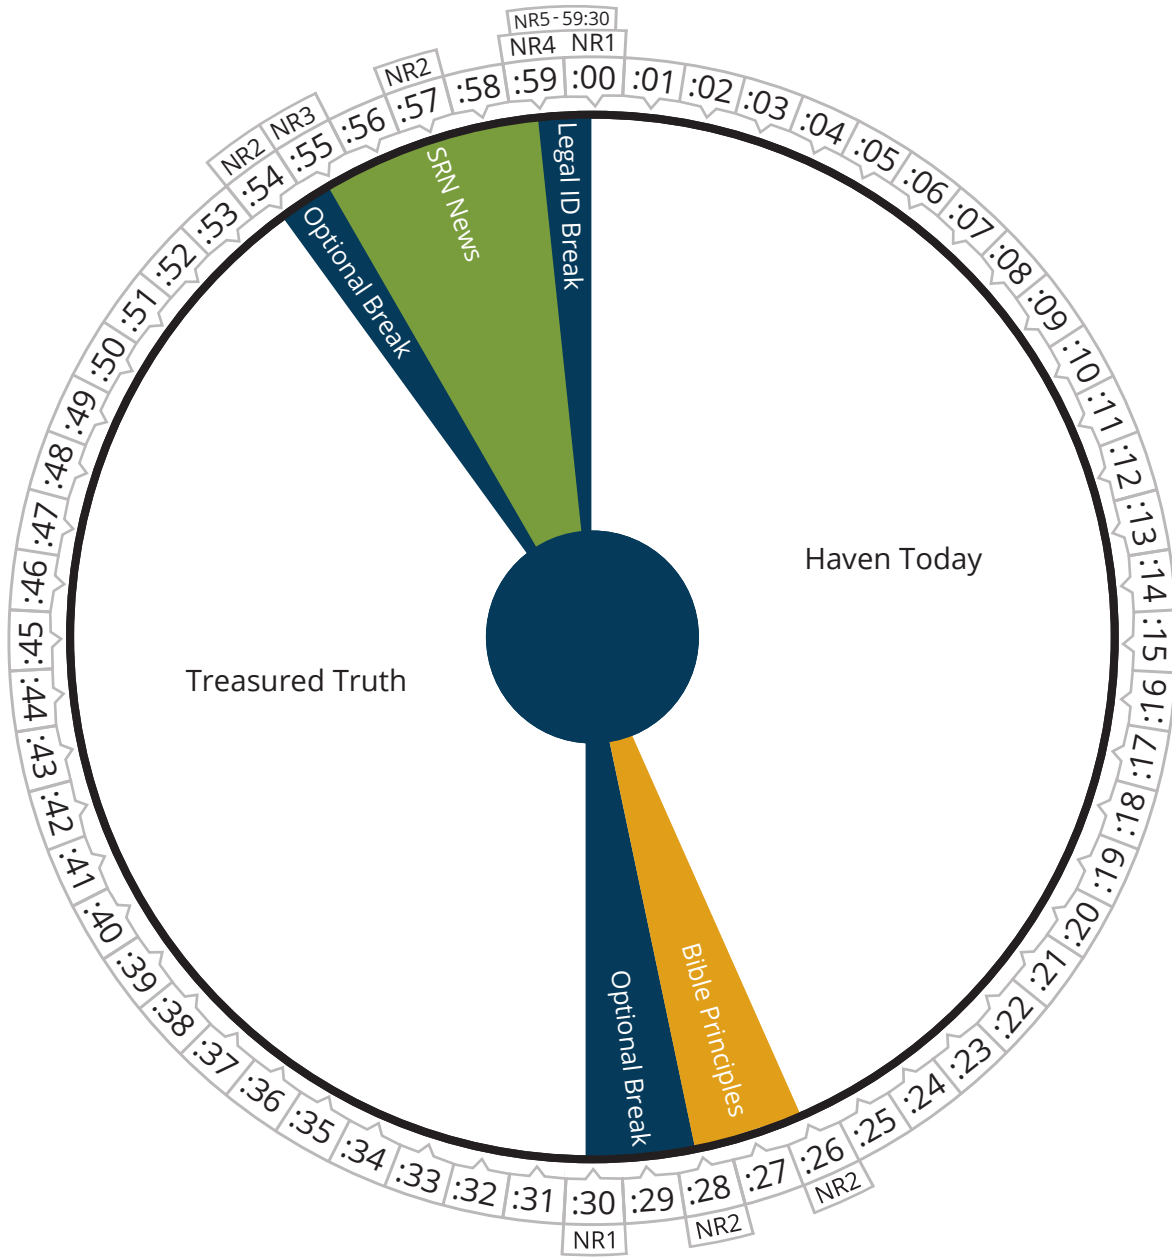

Air Time

Monday thru Friday

Pacific	04:00 - 05:00p
Mountain	05:00 - 06:00p
Central	06:00 - 07:00p
Eastern	07:00 - 08:00p