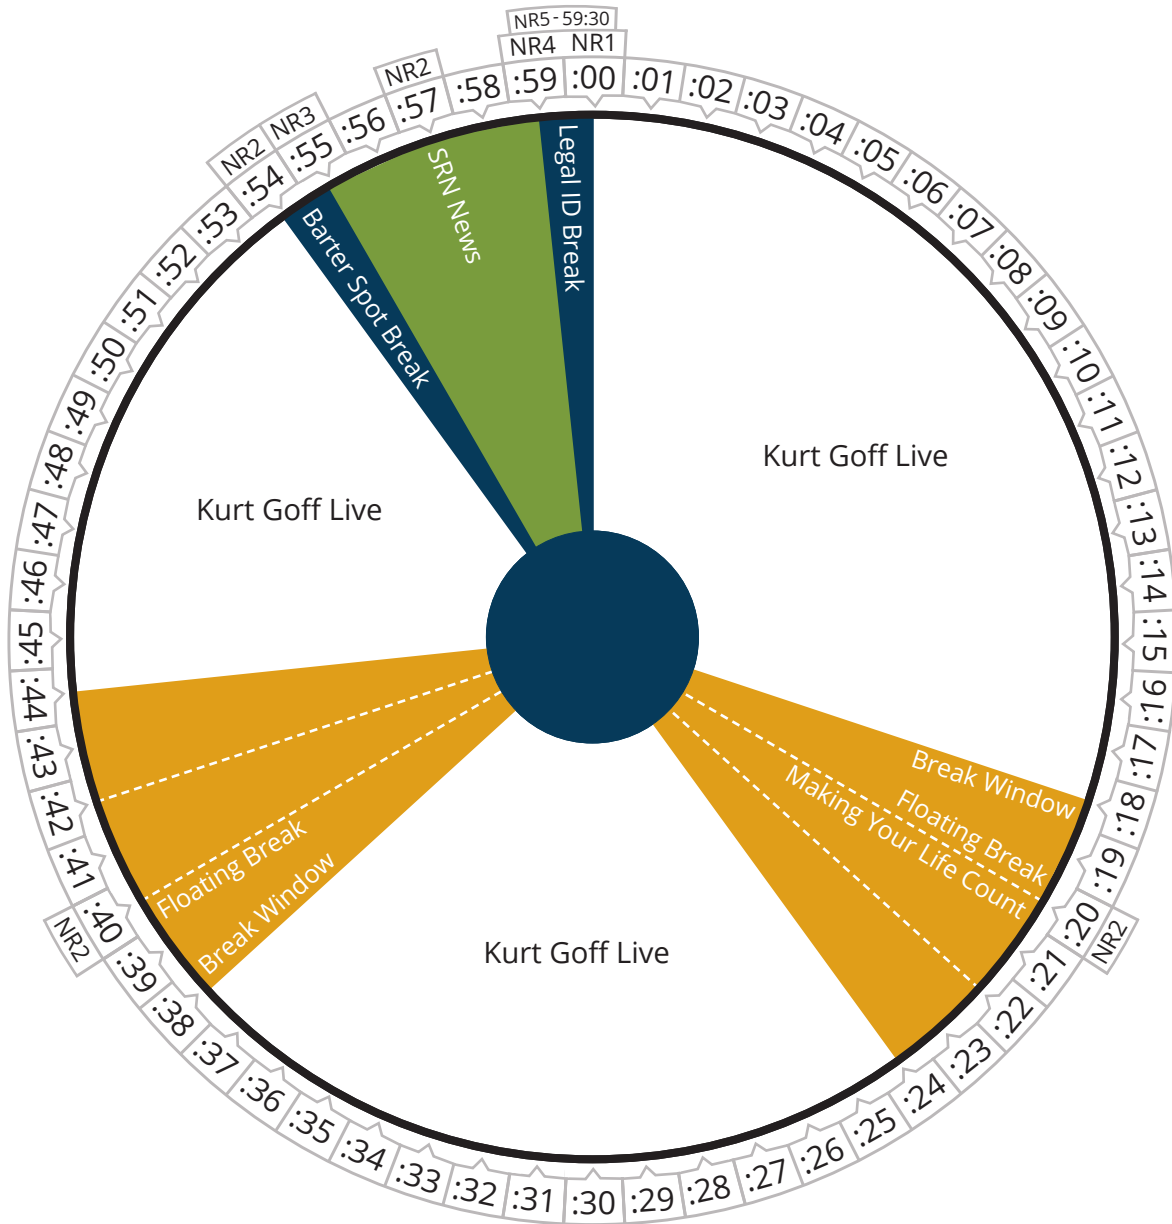

Air Time

Monday thru Friday

Pacific	09:00 - 03:00a
Mountain	10:00 - 04:00a
Central	11:00 - 05:00a
Eastern	12:00 - 06:00a

kurtgoff
LIVE

Air Time

Monday thru Friday

Pacific	09:00 - 03:00a
Mountain	10:00 - 04:00a
Central	11:00 - 05:00a
Eastern	12:00 - 06:00a

kurtgoff
LIVE

Air Time

Monday thru Friday

Pacific	09:00 - 03:00a
Mountain	10:00 - 04:00a
Central	11:00 - 05:00a
Eastern	12:00 - 06:00a

kurtgoff
LIVE

Air Time

Monday thru Friday

Pacific	09:00 - 03:00a
Mountain	10:00 - 04:00a
Central	11:00 - 05:00a
Eastern	12:00 - 06:00a

kurtgoff
LIVE

Air Time

Monday thru Friday

Pacific	09:00 - 03:00a
Mountain	10:00 - 04:00a
Central	11:00 - 05:00a
Eastern	12:00 - 06:00a

kurtgoff
LIVE

Air Time

Monday thru Friday

Pacific	03:00 - 04:00a
Mountain	04:00 - 05:00a
Central	05:00 - 06:00a
Eastern	06:00 - 07:00a

Air Time

Monday thru Friday

Pacific	04:00 - 05:00a
Mountain	05:00 - 06:00a
Central	06:00 - 07:00a
Eastern	07:00 - 08:00a

Air Time

Monday thru Friday

Pacific	05:00 - 06:00a
Mountain	06:00 - 07:00a
Central	07:00 - 08:00a
Eastern	08:00 - 09:00a