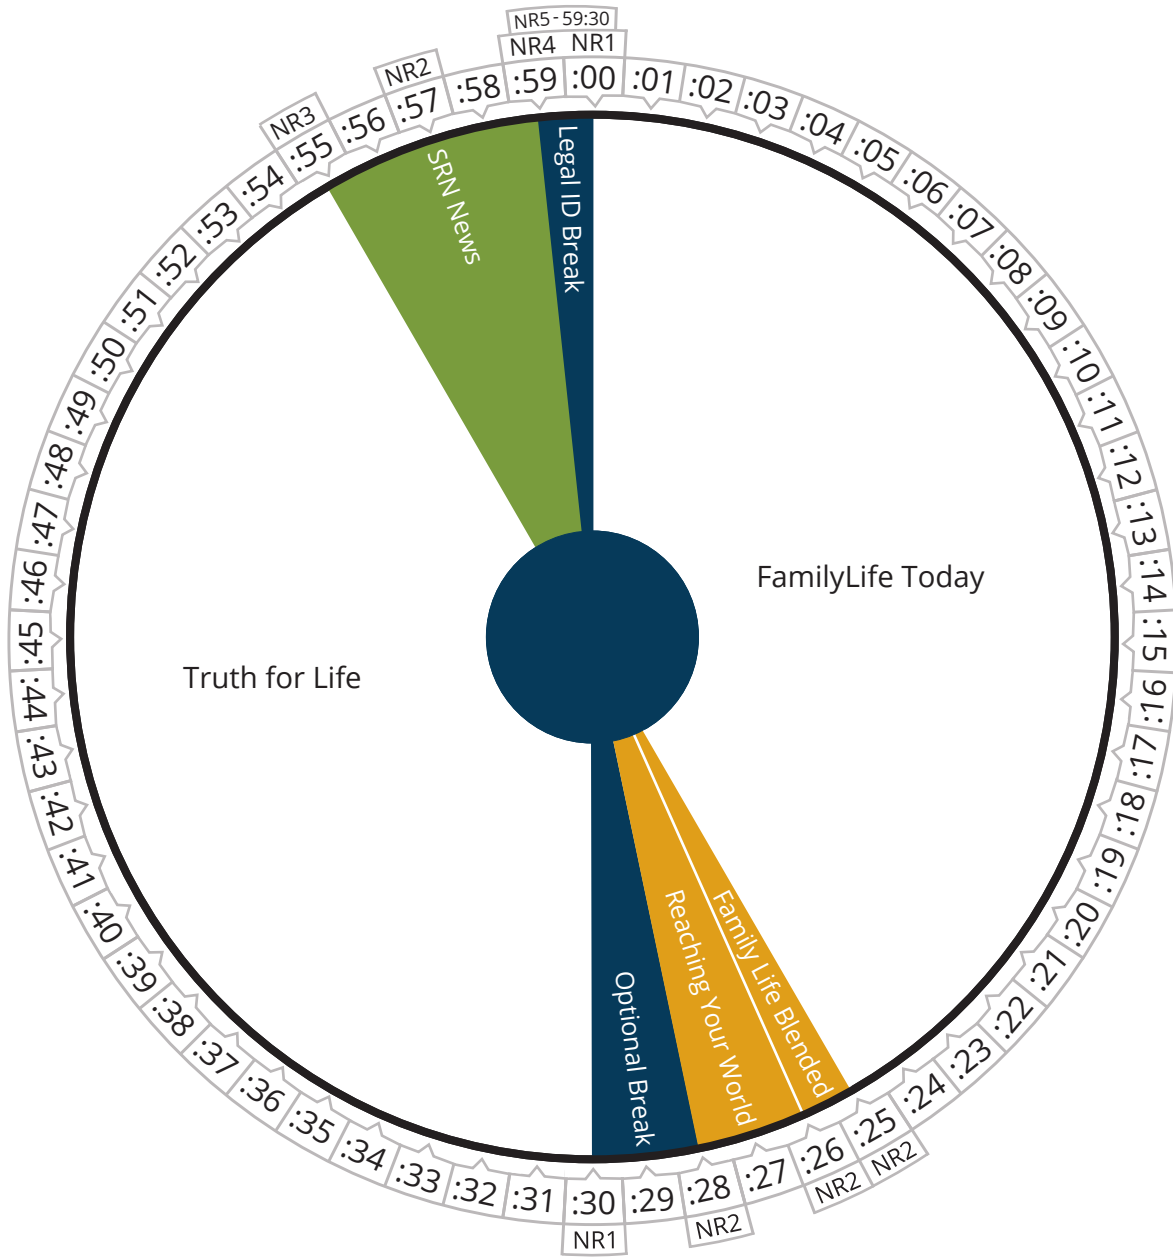

kurtgoff
LIVE

Air Time

Monday thru Friday

Pacific	03:00 - 04:00a
Mountain	04:00 - 05:00a
Central	05:00 - 06:00a
Eastern	06:00 - 07:00a

Air Time

Monday thru Friday

Pacific	04:00 - 05:00a
Mountain	05:00 - 06:00a
Central	06:00 - 07:00a
Eastern	07:00 - 08:00a

Air Time

Monday thru Friday

Pacific	05:00 - 06:00a
Mountain	06:00 - 07:00a
Central	07:00 - 08:00a
Eastern	08:00 - 09:00a

Air Time

Monday thru Friday

Pacific	07:00 - 08:00a
Mountain	08:00 - 09:00a
Central	09:00 - 10:00a
Eastern	10:00 - 11:00a

Air Time

Monday thru Friday

Pacific	09:00 - 10:00a
Mountain	10:00 - 11:00a
Central	11:00 - 12:00p
Eastern	12:00 - 01:00p

Air Time

Monday thru Friday

Pacific	10:00 - 11:00a
Mountain	11:00 - 12:00p
Central	12:00 - 01:00p
Eastern	01:00 - 02:00p

Air Time

Monday thru Friday

Pacific	11:00 - 12:00p
Mountain	12:00 - 01:00p
Central	01:00 - 02:00p
Eastern	02:00 - 03:00p

Air Time

Monday thru Friday

Pacific	02:00 - 03:00p
Mountain	03:00 - 04:00p
Central	04:00 - 05:00p
Eastern	05:00 - 06:00p