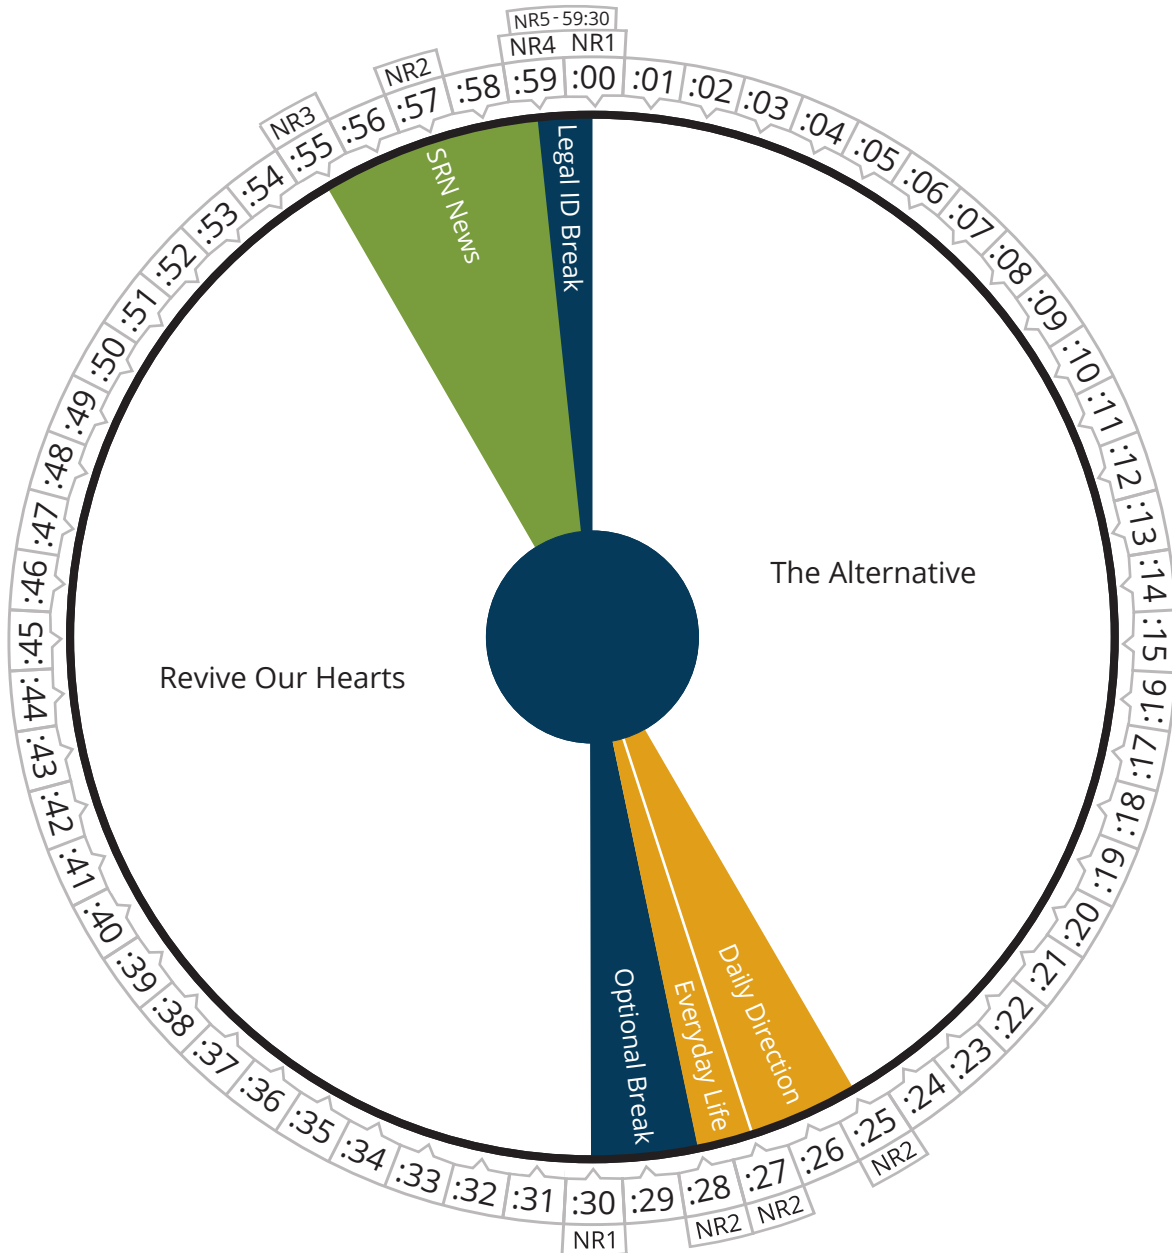

Air Time

Monday thru Friday

Pacific	05:00 - 06:00a
Mountain	06:00 - 07:00a
Central	07:00 - 08:00a
Eastern	08:00 - 09:00a

Air Time

Monday thru Friday

Pacific	06:00 - 07:00a
Mountain	07:00 - 08:00a
Central	08:00 - 09:00a
Eastern	09:00 - 10:00a

Air Time

Monday thru Friday

Pacific	08:00 - 09:00a
Mountain	09:00 - 10:00a
Central	10:00 - 11:00a
Eastern	11:00 - 12:00p

Air Time

Monday thru Friday

Pacific	09:00 - 10:00a
Mountain	10:00 - 11:00a
Central	11:00 - 12:00p
Eastern	12:00 - 01:00p

Air Time

Monday thru Friday

Pacific	10:00 - 11:00a
Mountain	11:00 - 12:00p
Central	12:00 - 01:00p
Eastern	01:00 - 02:00p

Air Time

Monday thru Friday

Pacific	11:00 - 12:00p
Mountain	12:00 - 01:00p
Central	01:00 - 02:00p
Eastern	02:00 - 03:00p

Air Time

Monday thru Friday

Pacific	12:00 - 01:00p
Mountain	01:00 - 02:00p
Central	02:00 - 03:00p
Eastern	03:00 - 04:00p

CHRIS FABRY LIVE®

Air Time

Monday thru Friday

Pacific	01:00 - 02:00p
Mountain	02:00 - 03:00p
Central	03:00 - 04:00p
Eastern	04:00 - 05:00p