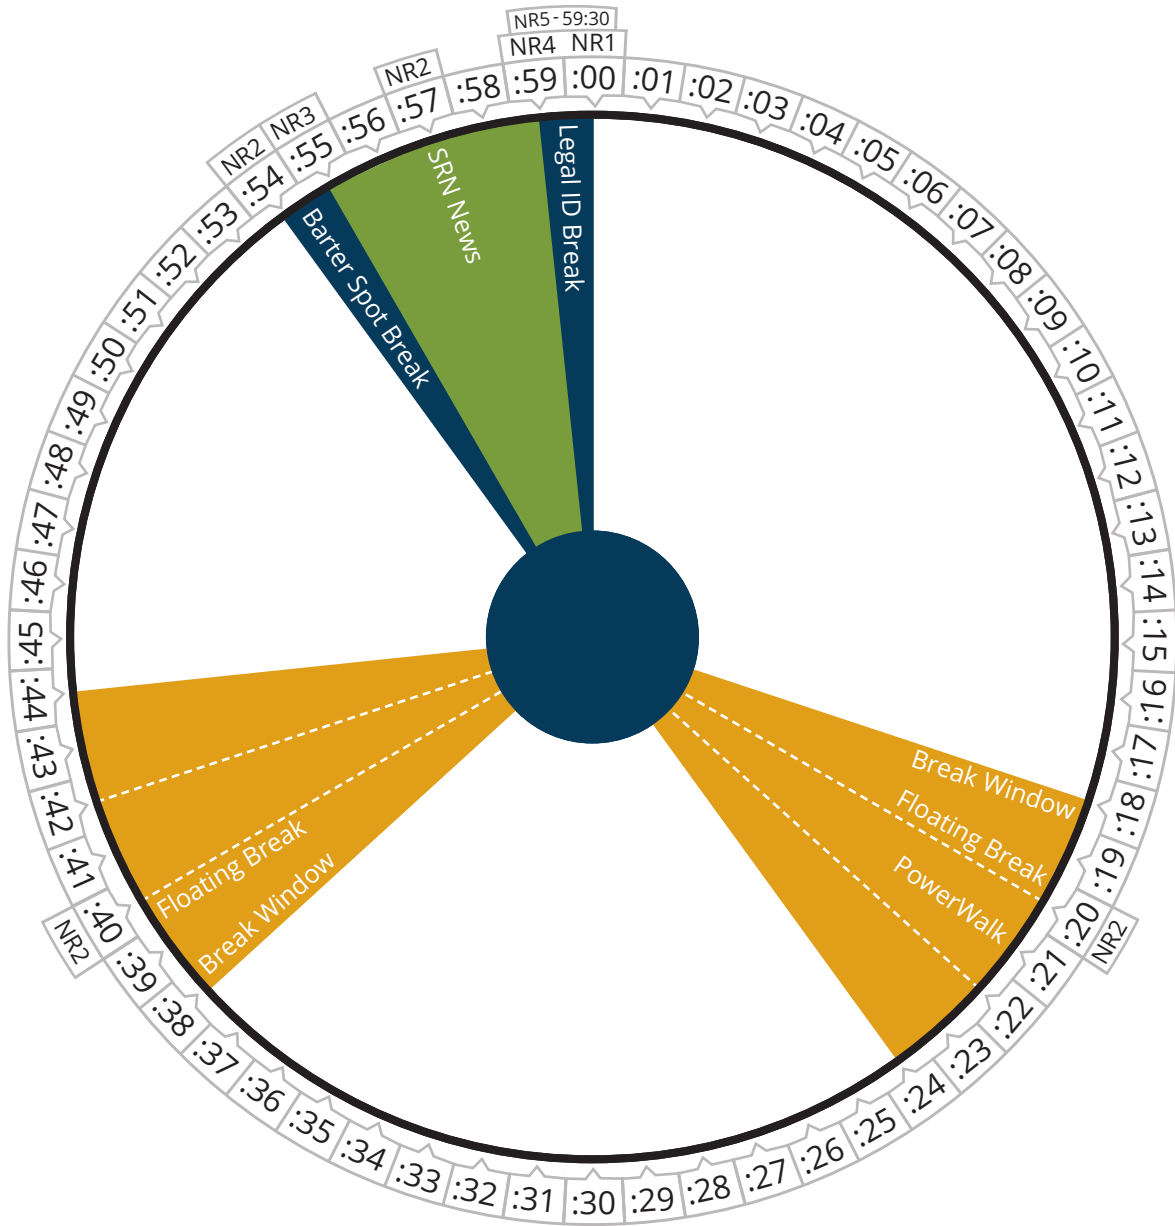

Air Time

Monday thru Friday

Pacific	08:00 - 09:00a
Mountain	09:00 - 10:00a
Central	10:00 - 11:00a
Eastern	11:00 - 12:00p

Air Time

Monday thru Friday

Pacific	09:00 - 10:00a
Mountain	10:00 - 11:00a
Central	11:00 - 12:00p
Eastern	12:00 - 01:00p

Air Time

Monday thru Friday

Pacific	10:00 - 11:00a
Mountain	11:00 - 12:00p
Central	12:00 - 01:00p
Eastern	01:00 - 02:00p

Air Time

Monday thru Friday

Pacific	11:00 - 12:00p
Mountain	12:00 - 01:00p
Central	01:00 - 02:00p
Eastern	02:00 - 03:00p

Donna Leland
The Word In Song

Air Time

Monday thru Friday

Pacific	06:00 - 09:00p
Mountain	07:00 - 10:00p
Central	08:00 - 11:00p
Eastern	09:00 - 12:00a

Donna Leland
The Word In Song

Air Time

Monday thru Friday

Pacific	09:00p - 03:00a
Mountain	10:00p - 04:00a
Central	11:00p - 05:00a
Eastern	12:00a - 06:00a

kurtgoff
LIVE

Air Time

Saturday

Pacific	09:00 - 03:00a
Mountain	10:00 - 04:00a
Central	11:00 - 05:00a
Eastern	12:00 - 06:00a