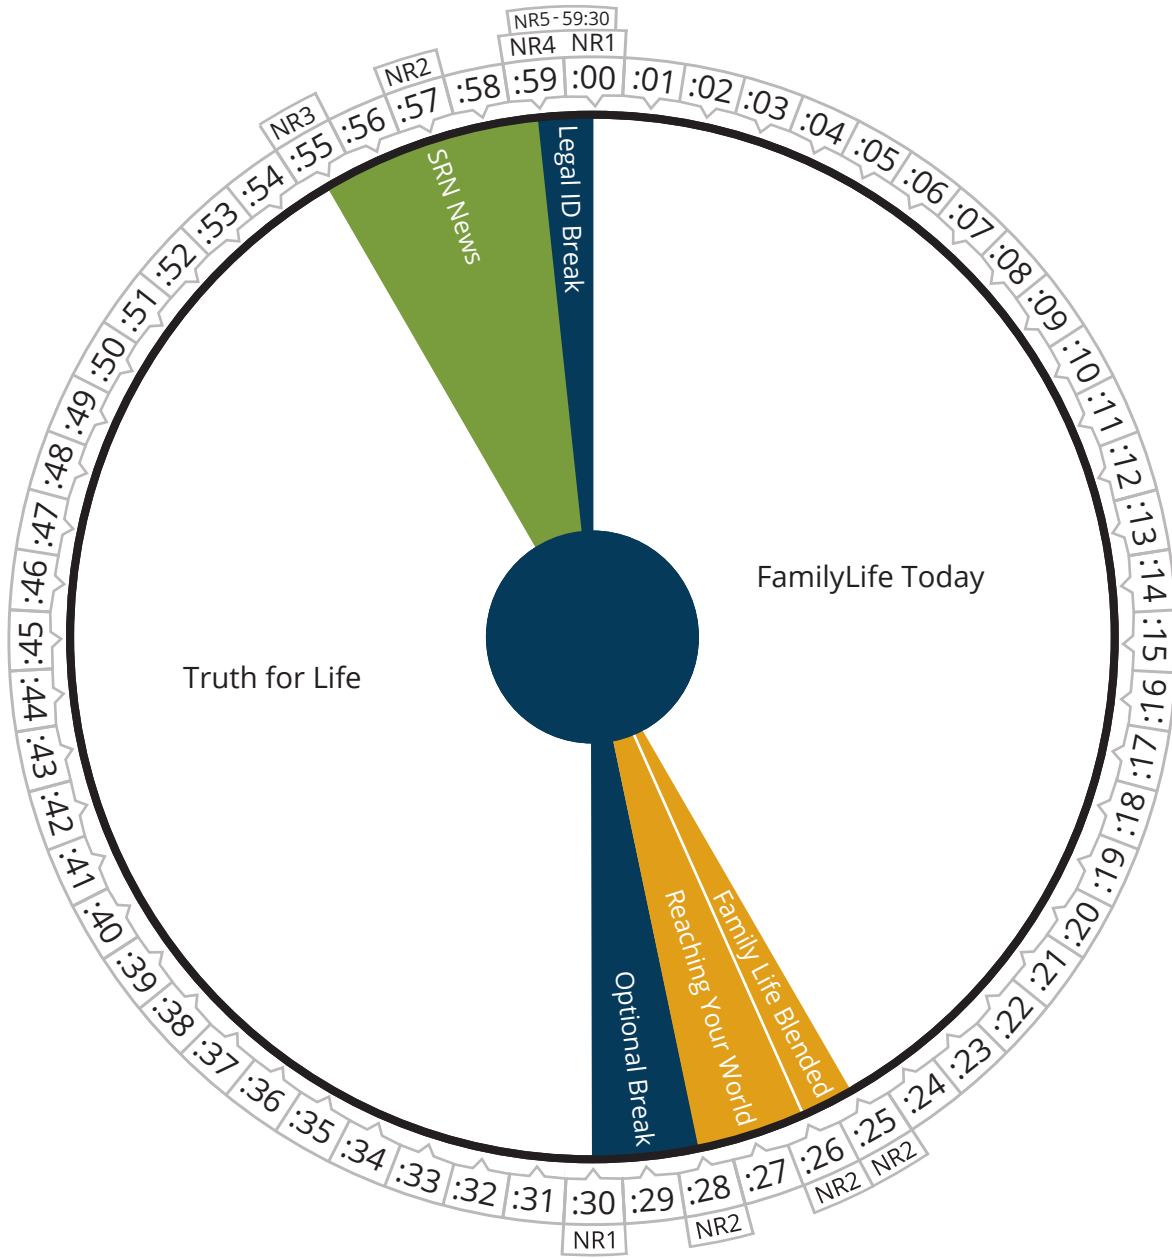

kurtgoff
LIVE

Air Time

Monday thru Friday

Pacific	09:00 - 03:00a
Mountain	10:00 - 04:00a
Central	11:00 - 05:00a
Eastern	12:00 - 06:00a

kurtgoff
LIVE

Air Time

Monday thru Friday

Pacific	03:00 - 04:00a
Mountain	04:00 - 05:00a
Central	05:00 - 06:00a
Eastern	06:00 - 07:00a

Air Time

Monday thru Friday

Pacific	04:00 - 05:00a
Mountain	05:00 - 06:00a
Central	06:00 - 07:00a
Eastern	07:00 - 08:00a

Air Time

Monday thru Friday

Pacific	05:00 - 06:00a
Mountain	06:00 - 07:00a
Central	07:00 - 08:00a
Eastern	08:00 - 09:00a

Air Time

Monday thru Friday

Pacific	06:00 - 07:00a
Mountain	07:00 - 08:00a
Central	08:00 - 09:00a
Eastern	09:00 - 10:00a

Air Time

Monday thru Friday

Pacific	07:00 - 08:00a
Mountain	08:00 - 09:00a
Central	09:00 - 10:00a
Eastern	10:00 - 11:00a

Air Time

Monday thru Friday

Pacific	10:00 - 11:00a
Mountain	11:00 - 12:00p
Central	12:00 - 01:00p
Eastern	01:00 - 02:00p

Air Time

Monday thru Friday

Pacific	11:00 - 12:00p
Mountain	12:00 - 01:00p
Central	01:00 - 02:00p
Eastern	02:00 - 03:00p