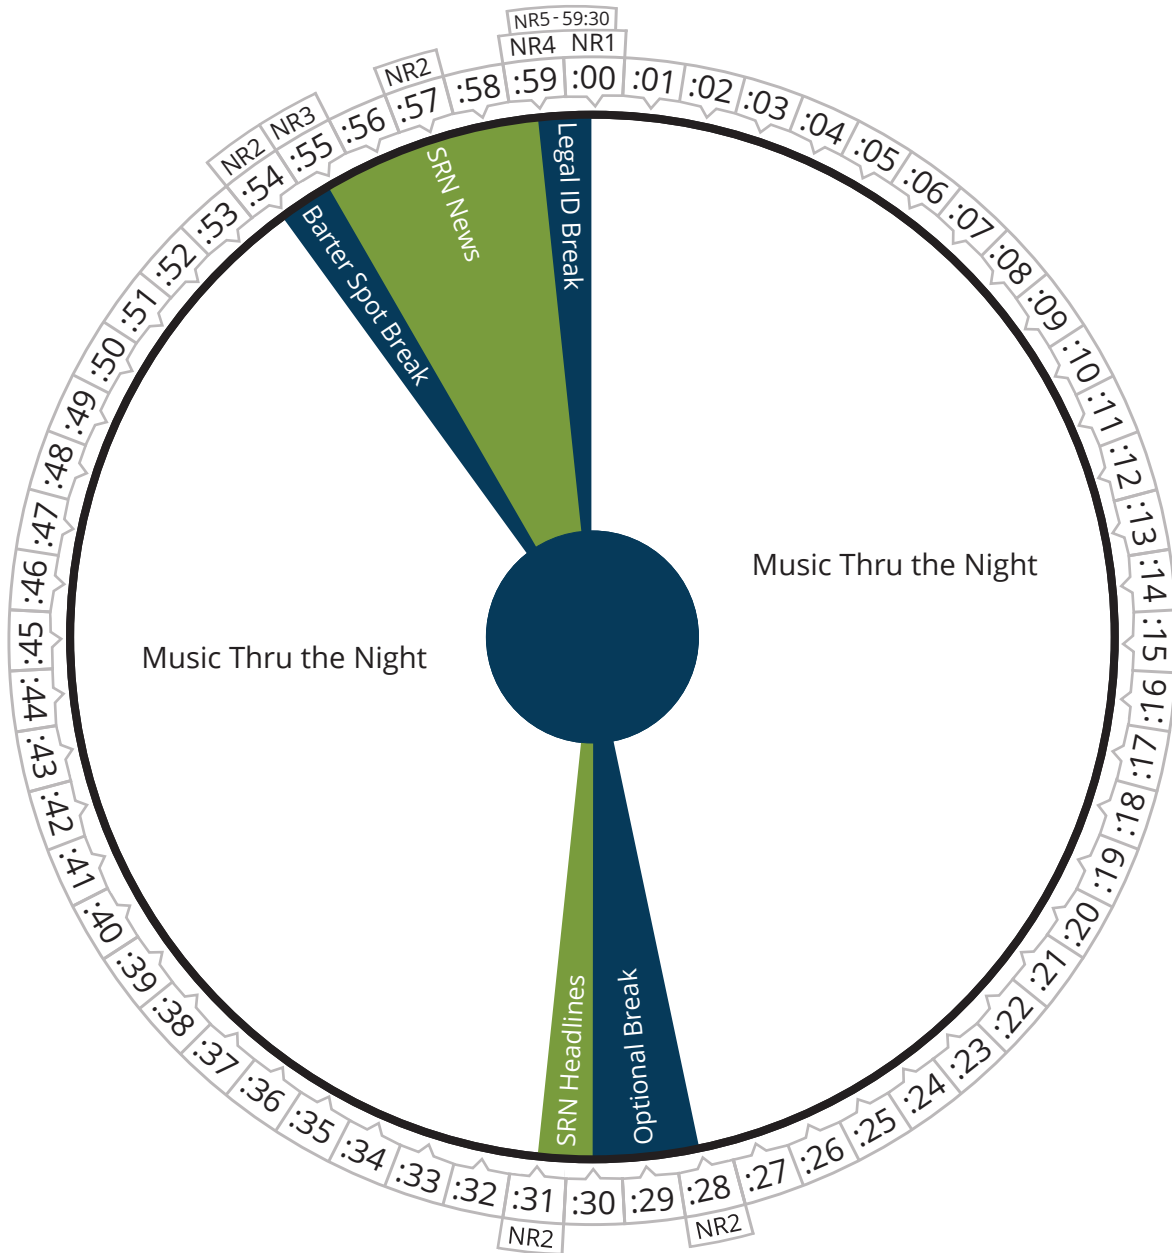

Air Time

Monday thru Friday

Pacific	10:00 - 11:00a
Mountain	11:00 - 12:00p
Central	12:00 - 01:00p
Eastern	01:00 - 02:00p

Air Time

Monday thru Friday

Pacific	11:00 - 12:00p
Mountain	12:00 - 01:00p
Central	01:00 - 02:00p
Eastern	02:00 - 03:00p

Donna Leland
The Word In Song

Air Time

Monday thru Friday

Pacific	06:00 - 09:00p
Mountain	07:00 - 10:00p
Central	08:00 - 11:00p
Eastern	09:00 - 12:00a

Donna Leland
The Word In Song

Air Time

Monday thru Friday

Pacific	09:00p - 03:00a
Mountain	10:00p - 04:00a
Central	11:00p - 05:00a
Eastern	12:00a - 06:00a

kurtgoff
LIVE

Air Time

Saturday

Pacific	09:00 - 03:00a
Mountain	10:00 - 04:00a
Central	11:00 - 05:00a
Eastern	12:00 - 06:00a

Music Thru the Night