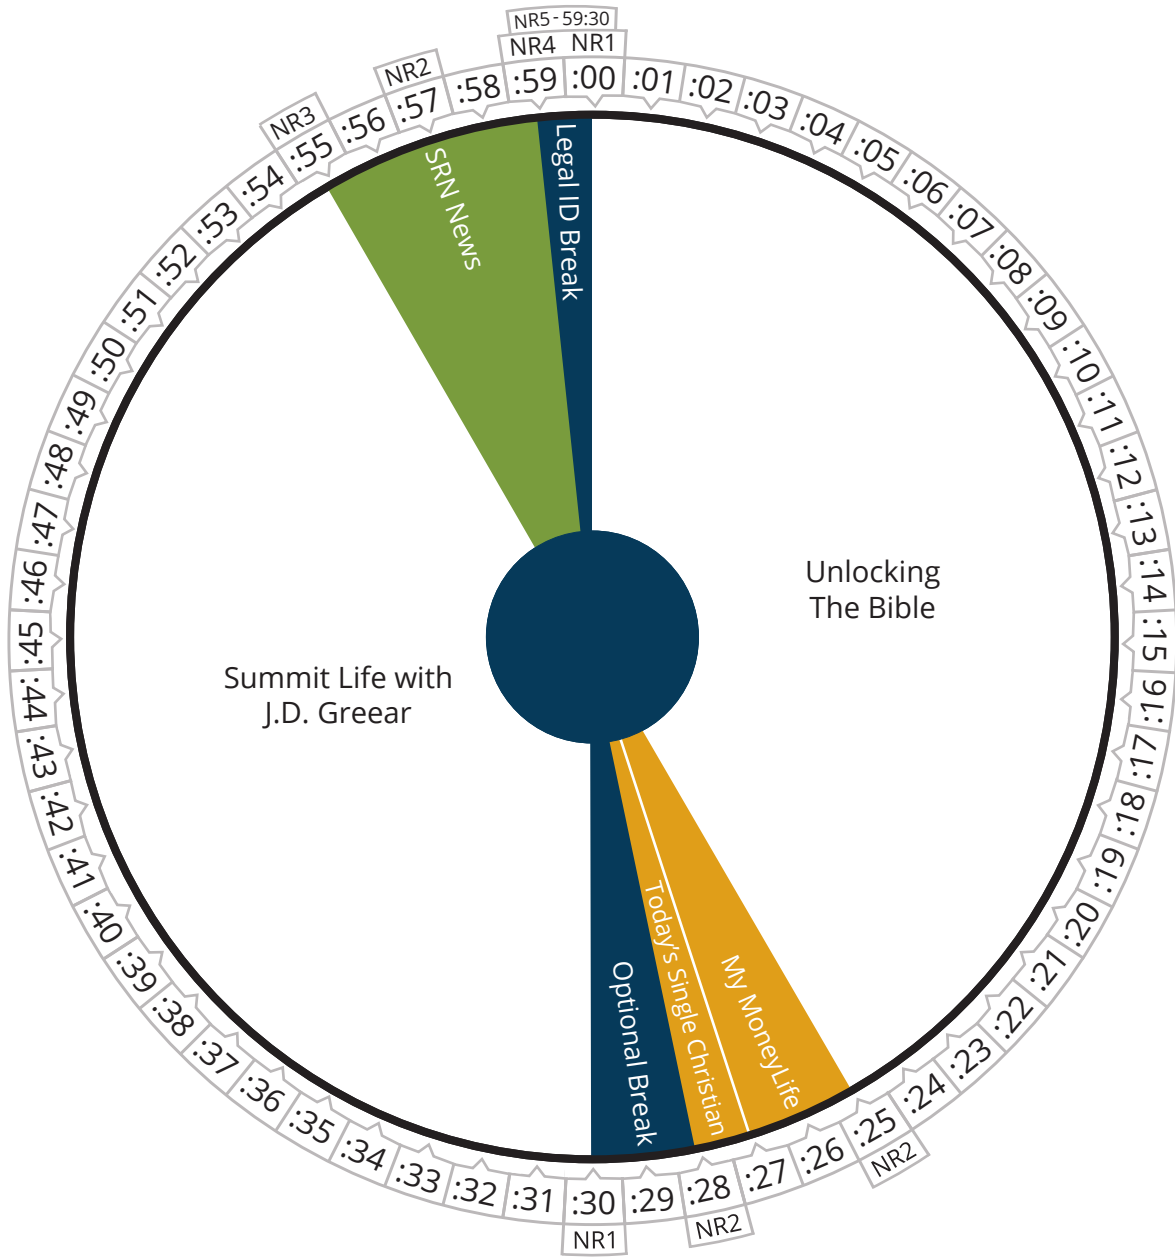

Air Time

Monday thru Friday

Pacific	05:00 - 06:00a
Mountain	06:00 - 07:00a
Central	07:00 - 08:00a
Eastern	08:00 - 09:00a

Air Time

Monday thru Friday

Pacific	07:00 - 08:00a
Mountain	08:00 - 09:00a
Central	09:00 - 10:00a
Eastern	10:00 - 11:00a

Air Time

Monday thru Friday

Pacific	09:00 - 10:00a
Mountain	10:00 - 11:00a
Central	11:00 - 12:00p
Eastern	12:00 - 01:00p

Air Time

Monday thru Friday

Pacific	10:00 - 11:00a
Mountain	11:00 - 12:00p
Central	12:00 - 01:00p
Eastern	01:00 - 02:00p

Air Time

Monday thru Friday

Pacific	11:00 - 12:00p
Mountain	12:00 - 01:00p
Central	01:00 - 02:00p
Eastern	02:00 - 03:00p

Air Time

Monday thru Friday

Pacific	02:00 - 03:00p
Mountain	03:00 - 04:00p
Central	04:00 - 05:00p
Eastern	05:00 - 06:00p

Donna Leland
The Word In Song

Air Time

Monday thru Friday

Pacific	06:00 - 09:00p
Mountain	07:00 - 10:00p
Central	08:00 - 11:00p
Eastern	09:00 - 12:00a

Donna Leland
The Word In Song

Air Time

Monday thru Friday