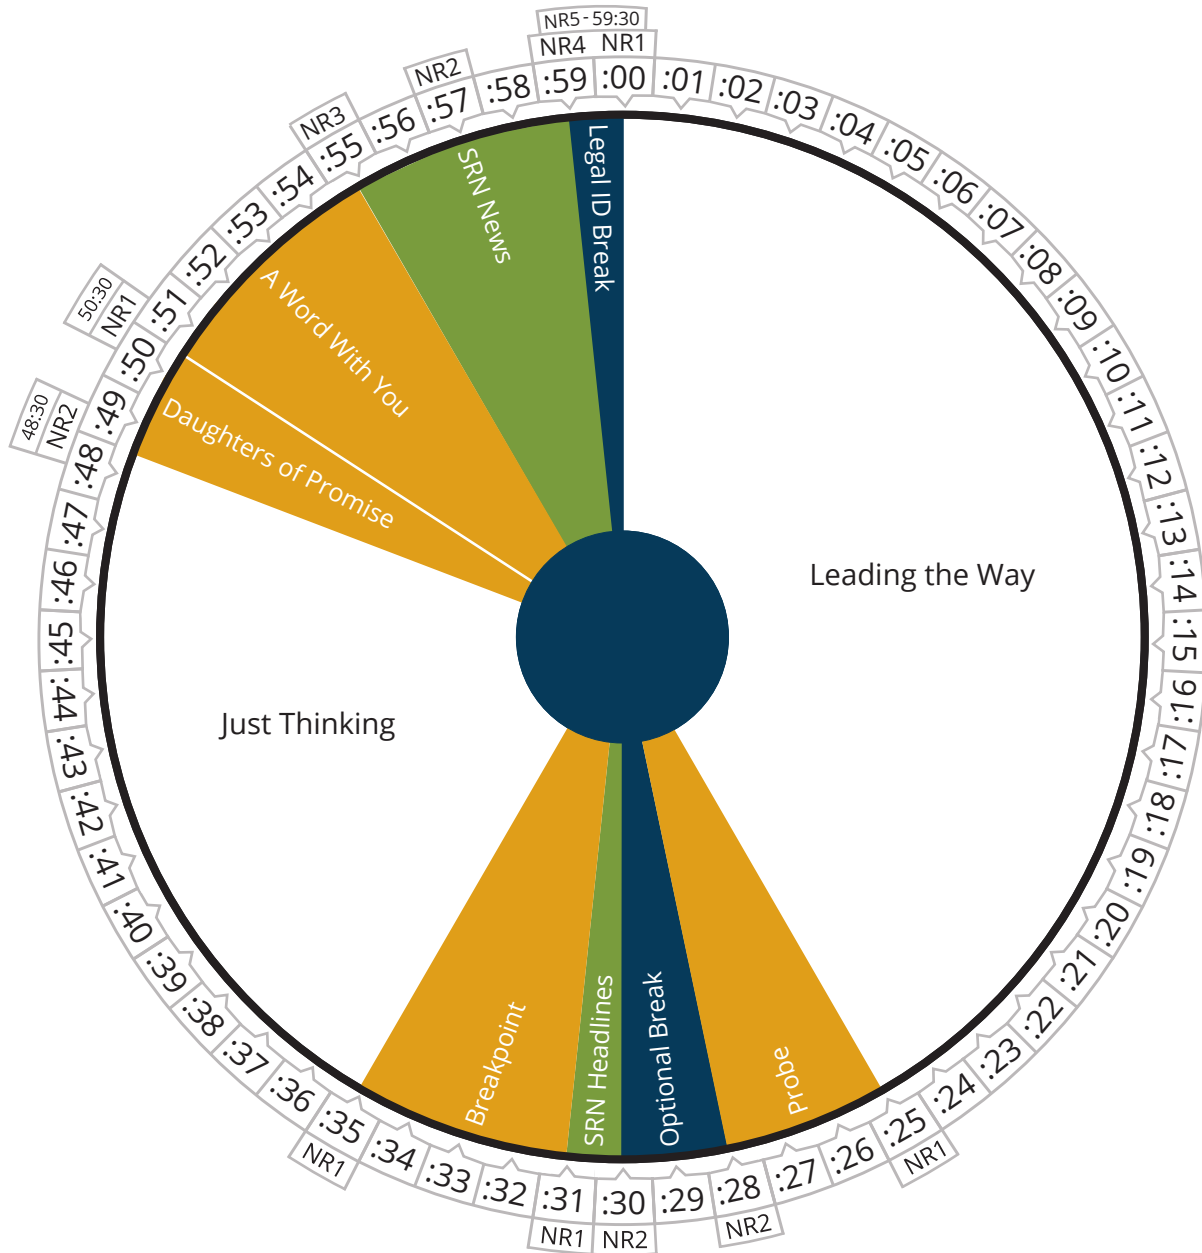

kurtgoff
LIVE

Air Time

Monday thru Friday

Pacific	09:00 - 03:00a
Mountain	10:00 - 04:00a
Central	11:00 - 05:00a
Eastern	12:00 - 06:00a

kurtgoff
LIVE

Air Time

Monday thru Friday

Pacific	03:00 - 04:00a
Mountain	04:00 - 05:00a
Central	05:00 - 06:00a
Eastern	06:00 - 07:00a

Air Time

Monday thru Friday

Pacific	04:00 - 05:00a
Mountain	05:00 - 06:00a
Central	06:00 - 07:00a
Eastern	07:00 - 08:00a

Air Time

Monday thru Friday

Pacific	05:00 - 06:00a
Mountain	06:00 - 07:00a
Central	07:00 - 08:00a
Eastern	08:00 - 09:00a

Air Time

Monday thru Friday

Pacific	06:00 - 07:00a
Mountain	07:00 - 08:00a
Central	08:00 - 09:00a
Eastern	09:00 - 10:00a

Air Time

Monday thru Friday

Pacific	07:00 - 08:00a
Mountain	08:00 - 09:00a
Central	09:00 - 10:00a
Eastern	10:00 - 11:00a