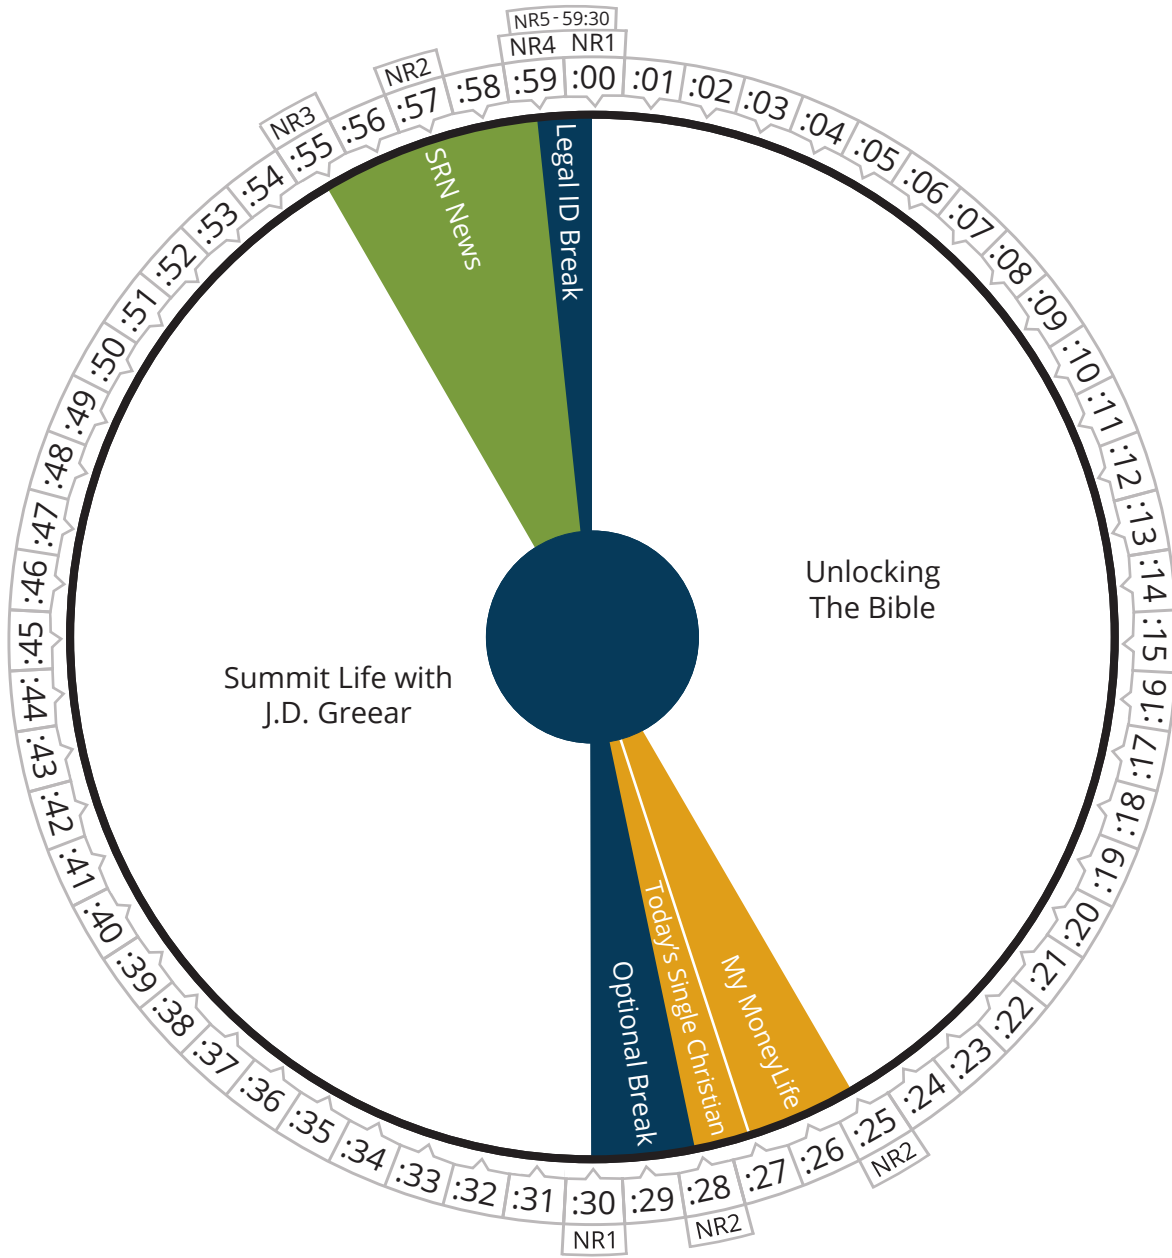

Air Time

Monday thru Friday

Pacific	05:00 - 06:00a
Mountain	06:00 - 07:00a
Central	07:00 - 08:00a
Eastern	08:00 - 09:00a

Air Time

Monday thru Friday

Pacific	06:00 - 07:00a
Mountain	07:00 - 08:00a
Central	08:00 - 09:00a
Eastern	09:00 - 10:00a

Air Time

Monday thru Friday

Pacific	08:00 - 09:00a
Mountain	09:00 - 10:00a
Central	10:00 - 11:00a
Eastern	11:00 - 12:00p

Air Time

Monday thru Friday

Pacific	09:00 - 10:00a
Mountain	10:00 - 11:00a
Central	11:00 - 12:00p
Eastern	12:00 - 01:00p

Air Time

Monday thru Friday

Pacific	10:00 - 11:00a
Mountain	11:00 - 12:00p
Central	12:00 - 01:00p
Eastern	01:00 - 02:00p

Air Time

Monday thru Friday

Pacific	11:00 - 12:00p
Mountain	12:00 - 01:00p
Central	01:00 - 02:00p
Eastern	02:00 - 03:00p

Air Time

Monday thru Friday

Pacific	12:00 - 01:00p
Mountain	01:00 - 02:00p
Central	02:00 - 03:00p
Eastern	03:00 - 04:00p

CHRIS FABRY LIVE®

Air Time

Monday thru Friday

Pacific	01:00 - 02:00p
Mountain	02:00 - 03:00p
Central	03:00 - 04:00p
Eastern	04:00 - 05:00p