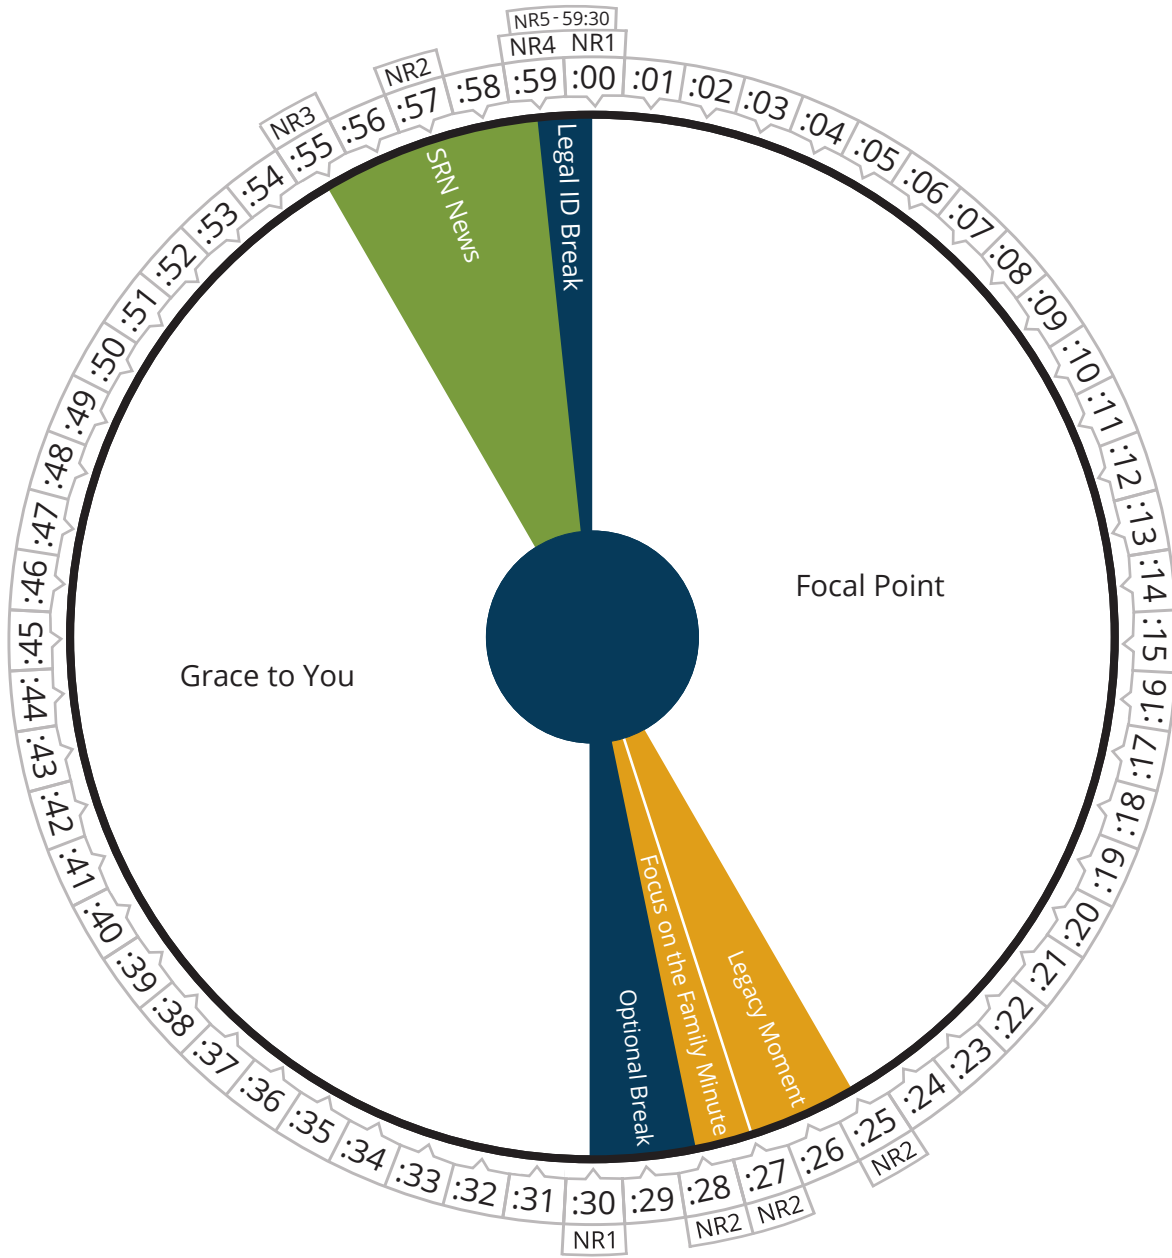

Air Time

Monday thru Friday

Pacific	06:00 - 07:00a
Mountain	07:00 - 08:00a
Central	08:00 - 09:00a
Eastern	09:00 - 10:00a

Air Time

Monday thru Friday

Pacific	07:00 - 08:00a
Mountain	08:00 - 09:00a
Central	09:00 - 10:00a
Eastern	10:00 - 11:00a

Air Time

Monday thru Friday

Pacific	08:00 - 09:00a
Mountain	09:00 - 10:00a
Central	10:00 - 11:00a
Eastern	11:00 - 12:00p

Air Time

Monday thru Friday

Pacific	09:00 - 10:00a
Mountain	10:00 - 11:00a
Central	11:00 - 12:00p
Eastern	12:00 - 01:00p

Air Time

Monday thru Friday

Pacific	10:00 - 11:00a
Mountain	11:00 - 12:00p
Central	12:00 - 01:00p
Eastern	01:00 - 02:00p

Air Time

Monday thru Friday

Pacific	11:00 - 12:00p
Mountain	12:00 - 01:00p
Central	01:00 - 02:00p
Eastern	02:00 - 03:00p

Air Time

Monday thru Friday

Pacific	12:00 - 01:00p
Mountain	01:00 - 02:00p
Central	02:00 - 03:00p
Eastern	03:00 - 04:00p

CHRIS FABRY LIVE®

Air Time

Monday thru Friday

Pacific	01:00 - 02:00p
Mountain	02:00 - 03:00p
Central	03:00 - 04:00p
Eastern	04:00 - 05:00p