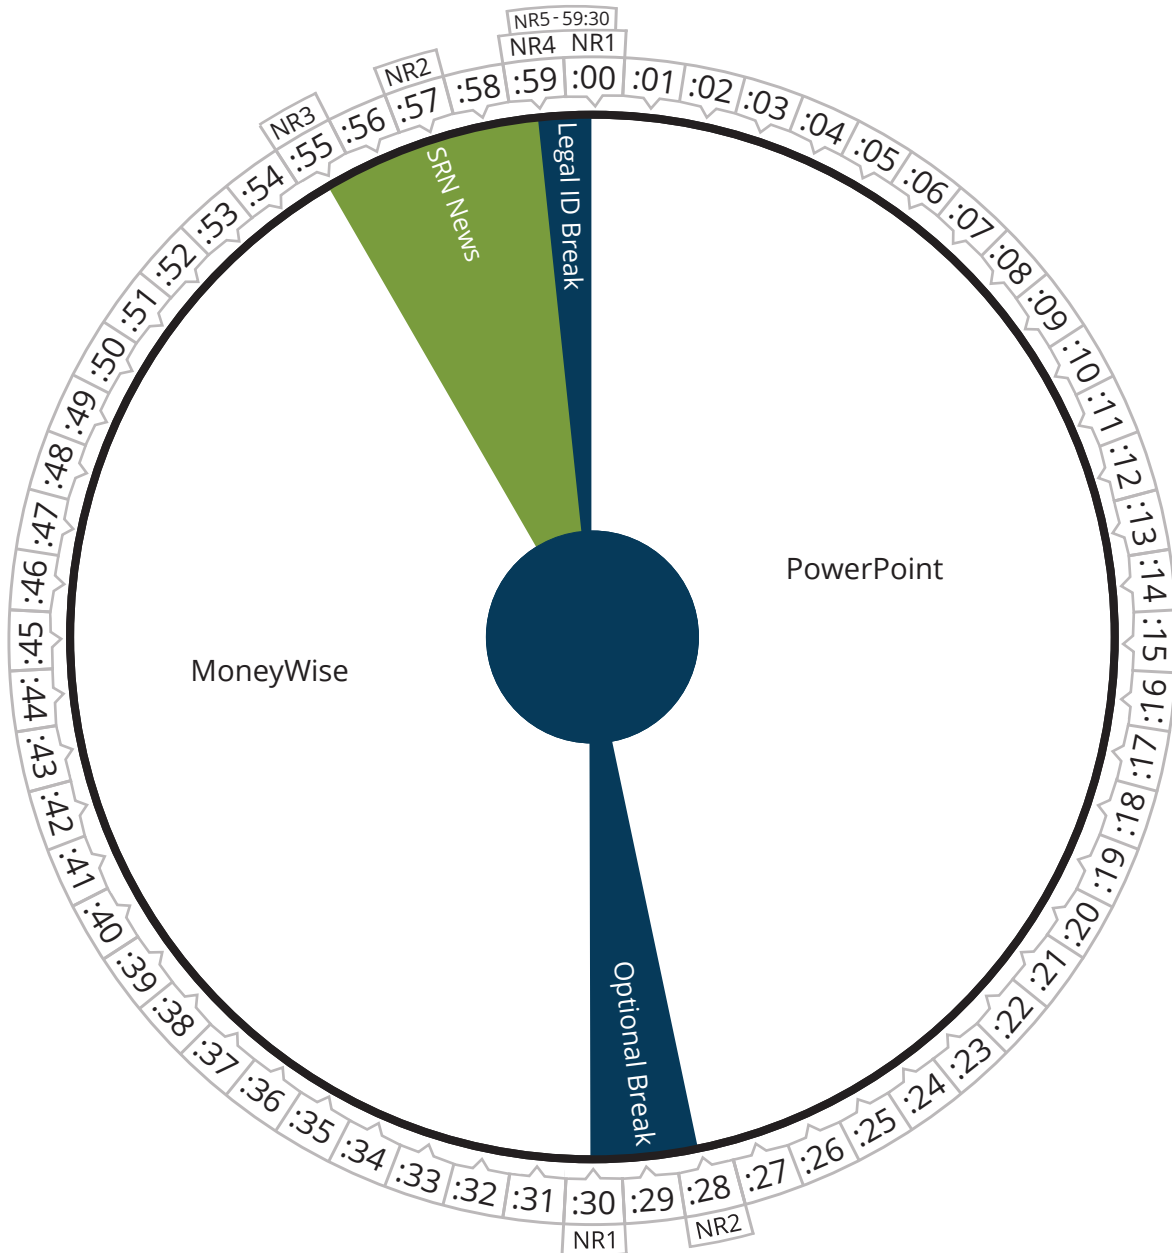

Air Time

Monday thru Friday

Pacific	05:00 - 06:00p
Mountain	06:00 - 07:00p
Central	07:00 - 08:00p
Eastern	08:00 - 09:00p