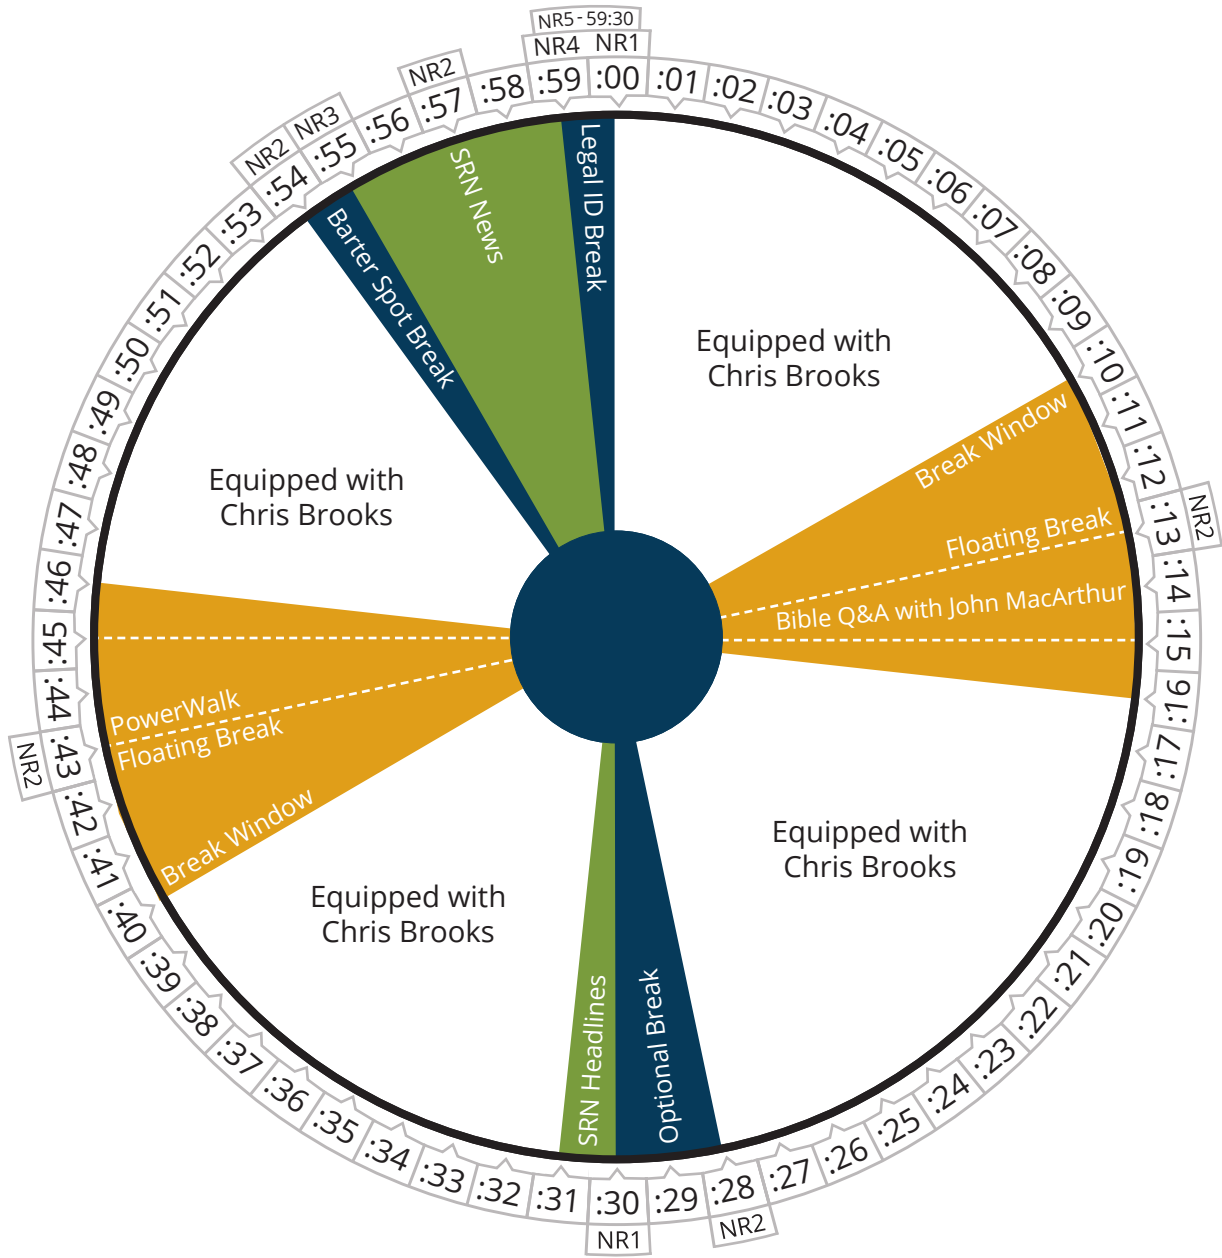

Air Time

Monday thru Friday

Pacific	06:00 - 07:00a
Mountain	07:00 - 08:00a
Central	08:00 - 09:00a
Eastern	09:00 - 10:00a

Air Time

Monday thru Friday

Pacific	07:00 - 08:00a
Mountain	08:00 - 09:00a
Central	09:00 - 10:00a
Eastern	10:00 - 11:00a

Air Time

Monday thru Friday

Pacific	08:00 - 09:00a
Mountain	09:00 - 10:00a
Central	10:00 - 11:00a
Eastern	11:00 - 12:00p

Air Time

Monday thru Friday

Pacific	09:00 - 10:00a
Mountain	10:00 - 11:00a
Central	11:00 - 12:00p
Eastern	12:00 - 01:00p

Air Time

Monday thru Friday

Pacific	10:00 - 11:00a
Mountain	11:00 - 12:00p
Central	12:00 - 01:00p
Eastern	01:00 - 02:00p

Air Time

Monday thru Friday

Pacific	11:00 - 12:00p
Mountain	12:00 - 01:00p
Central	01:00 - 02:00p
Eastern	02:00 - 03:00p

Air Time

Monday thru Friday

Pacific	12:00 - 01:00p
Mountain	01:00 - 02:00p
Central	02:00 - 03:00p
Eastern	03:00 - 04:00p

CHRIS FABRY LIVE®

Air Time

Monday thru Friday

Pacific	01:00 - 02:00p
Mountain	02:00 - 03:00p
Central	03:00 - 04:00p
Eastern	04:00 - 05:00p