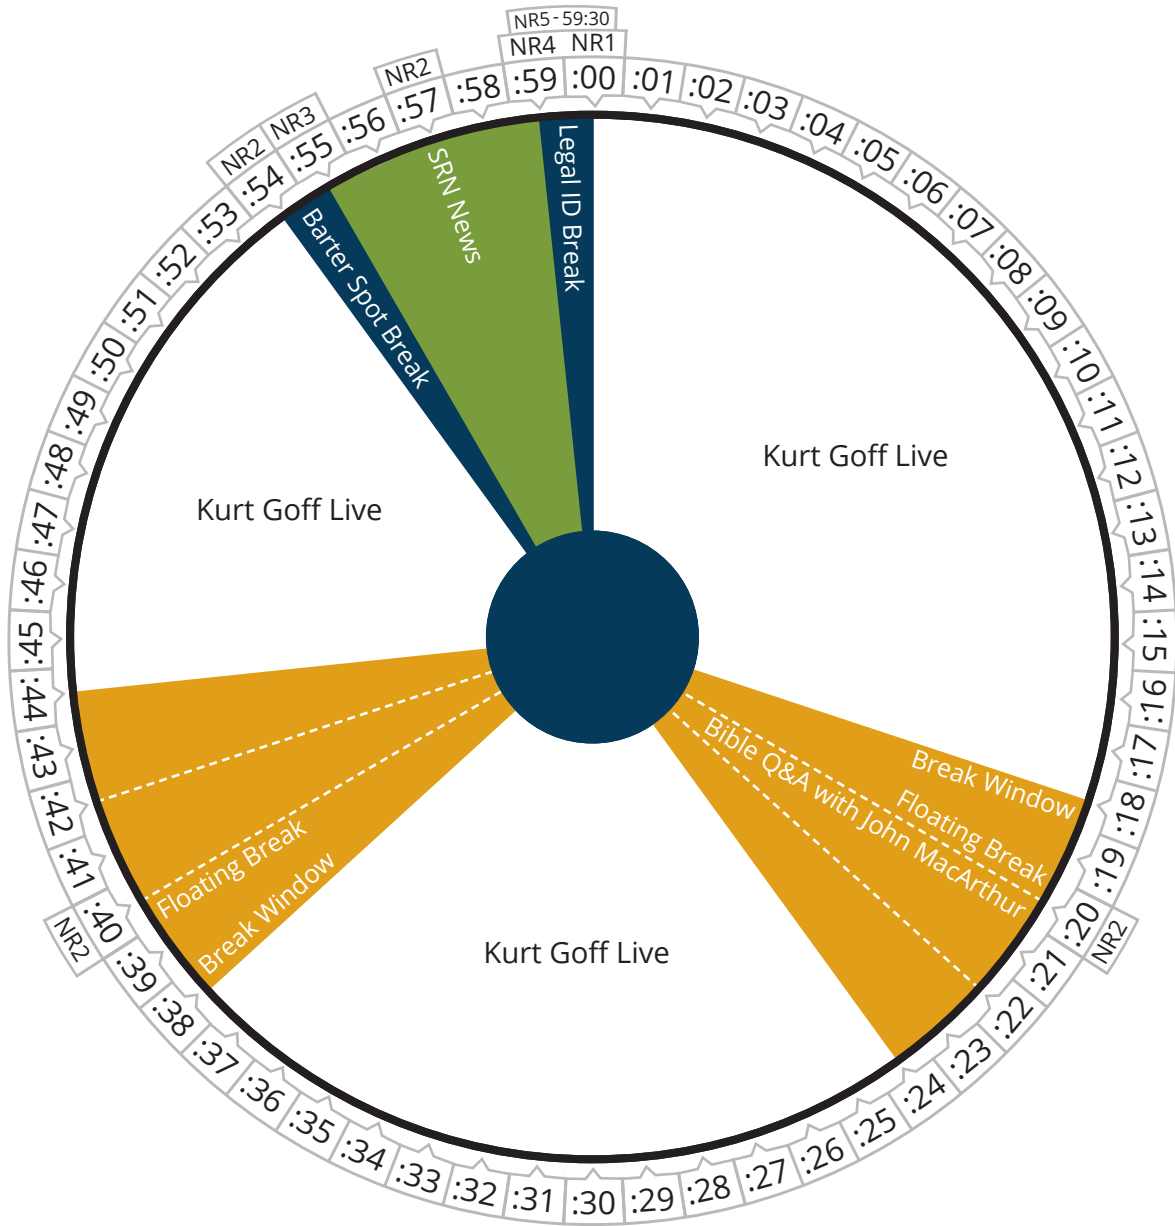

Air Time

Monday thru Friday

Pacific	09:00 - 03:00a
Mountain	10:00 - 04:00a
Central	11:00 - 05:00a
Eastern	12:00 - 06:00a

kurtgoff
LIVE

Air Time

Monday thru Friday

Pacific	09:00 - 03:00a
Mountain	10:00 - 04:00a
Central	11:00 - 05:00a
Eastern	12:00 - 06:00a

kurtgoff
LIVE

Air Time

Monday thru Friday

Pacific	03:00 - 04:00a
Mountain	04:00 - 05:00a
Central	05:00 - 06:00a
Eastern	06:00 - 07:00a

Air Time

Monday thru Friday

Pacific	04:00 - 05:00a
Mountain	05:00 - 06:00a
Central	06:00 - 07:00a
Eastern	07:00 - 08:00a

Donna Leland
The Word In Song

Air Time

Monday thru Friday

Pacific	06:00 - 09:00p
Mountain	07:00 - 10:00p
Central	08:00 - 11:00p
Eastern	09:00 - 12:00a

Donna Leland
The Word In Song

Air Time

Monday thru Friday

Pacific	09:00p - 03:00a
Mountain	10:00p - 04:00a
Central	11:00p - 05:00a
Eastern	12:00a - 06:00a

kurtgoff
LIVE

Air Time

Saturday

Pacific	09:00 - 03:00a
Mountain	10:00 - 04:00a
Central	11:00 - 05:00a
Eastern	12:00 - 06:00a