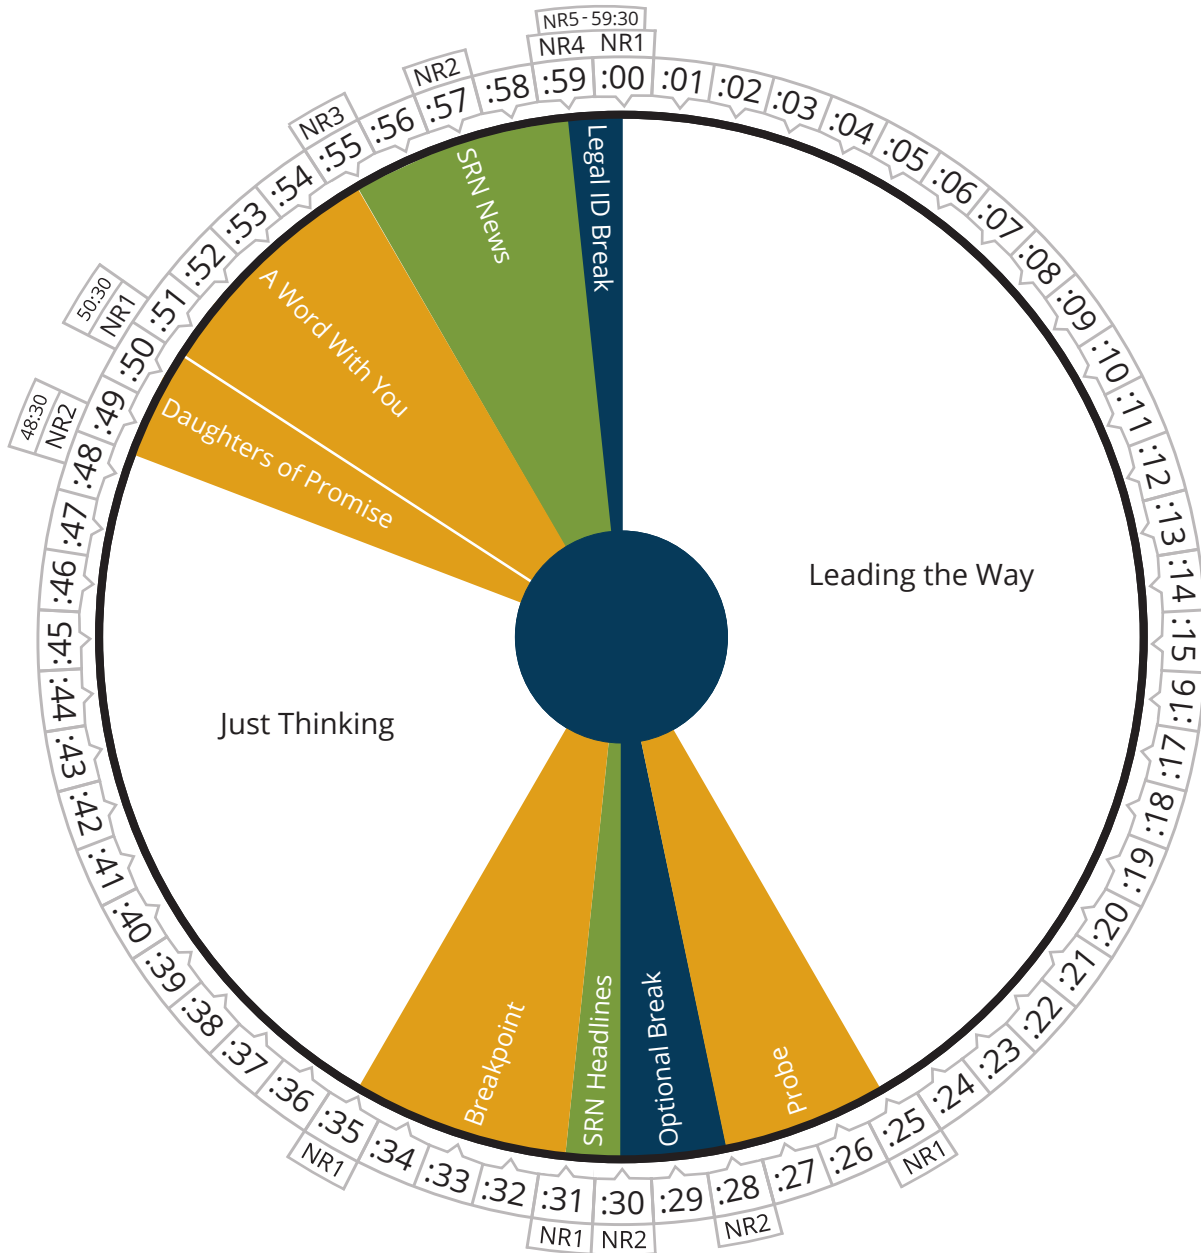

kurtgoff
LIVE

Air Time

Monday thru Friday

Pacific	09:00 - 03:00a
Mountain	10:00 - 04:00a
Central	11:00 - 05:00a
Eastern	12:00 - 06:00a

kurtgoff
LIVE

Air Time

Monday thru Friday

Pacific	09:00 - 03:00a
Mountain	10:00 - 04:00a
Central	11:00 - 05:00a
Eastern	12:00 - 06:00a

kurtgoff
LIVE

Air Time

Monday thru Friday

Pacific	03:00 - 04:00a
Mountain	04:00 - 05:00a
Central	05:00 - 06:00a
Eastern	06:00 - 07:00a

Air Time

Monday thru Friday

Pacific	04:00 - 05:00a
Mountain	05:00 - 06:00a
Central	06:00 - 07:00a
Eastern	07:00 - 08:00a

Air Time

Monday thru Friday

Pacific	05:00 - 06:00a
Mountain	06:00 - 07:00a
Central	07:00 - 08:00a
Eastern	08:00 - 09:00a

Air Time

Monday thru Friday

Pacific	07:00 - 08:00a
Mountain	08:00 - 09:00a
Central	09:00 - 10:00a
Eastern	10:00 - 11:00a

Air Time

Monday thru Friday

Pacific	09:00 - 10:00a
Mountain	10:00 - 11:00a
Central	11:00 - 12:00p
Eastern	12:00 - 01:00p

Air Time

Monday thru Friday

Pacific	10:00 - 11:00a
Mountain	11:00 - 12:00p
Central	12:00 - 01:00p
Eastern	01:00 - 02:00p