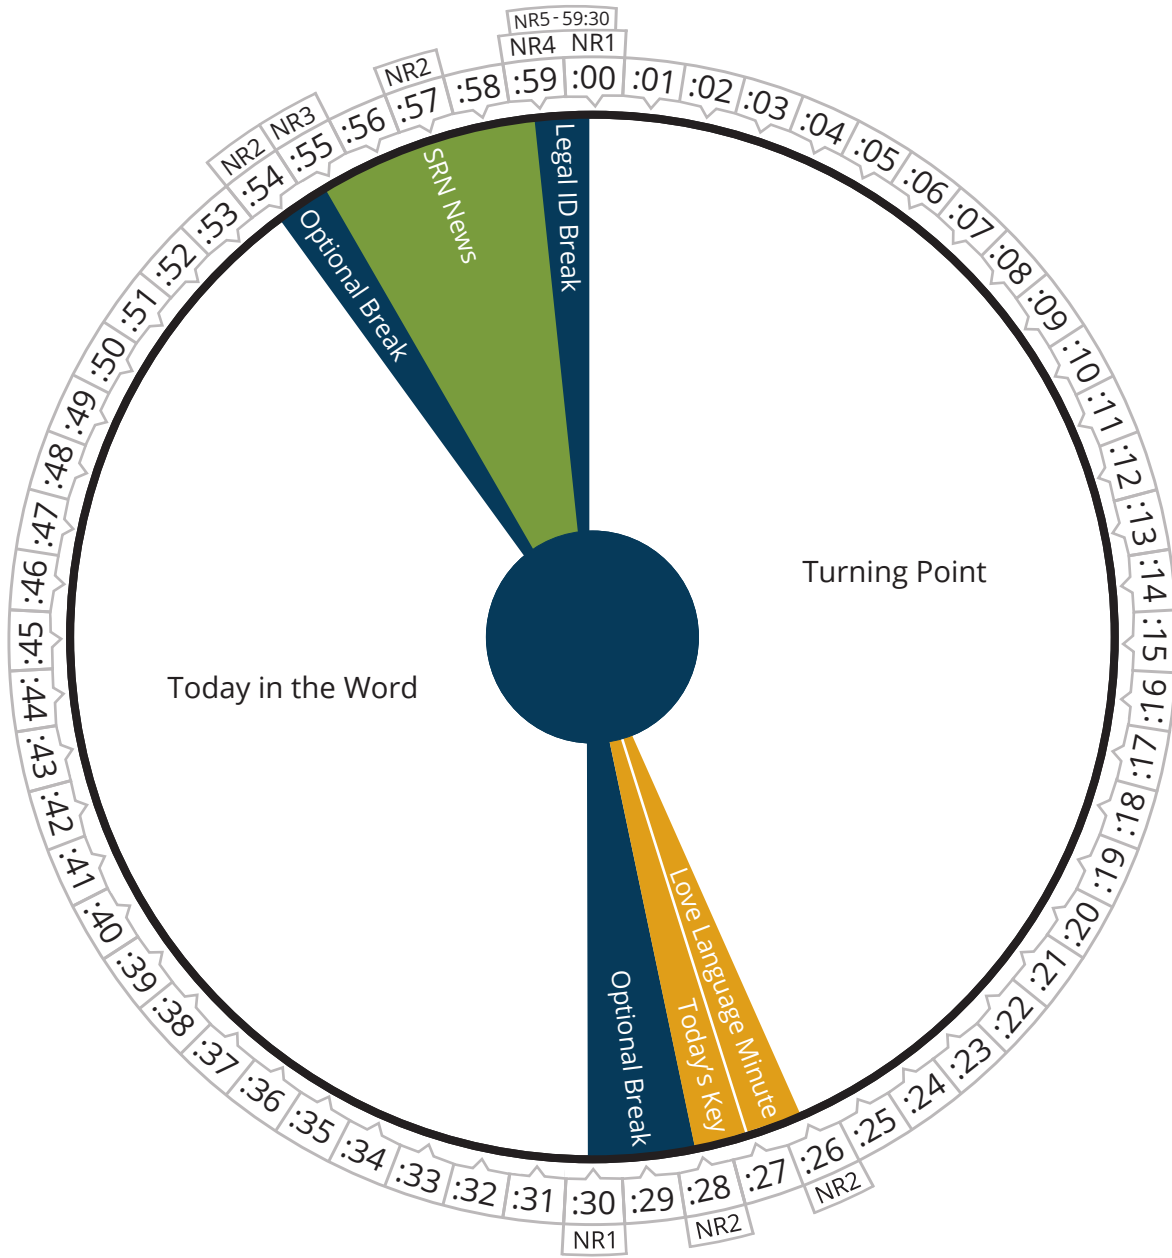

kurtgoff
LIVE

Air Time

Monday thru Friday

Pacific	09:00 - 03:00a
Mountain	10:00 - 04:00a
Central	11:00 - 05:00a
Eastern	12:00 - 06:00a

kurtgoff
LIVE

Air Time

Monday thru Friday

Pacific	03:00 - 04:00a
Mountain	04:00 - 05:00a
Central	05:00 - 06:00a
Eastern	06:00 - 07:00a

Air Time

Monday thru Friday

Pacific	04:00 - 05:00a
Mountain	05:00 - 06:00a
Central	06:00 - 07:00a
Eastern	07:00 - 08:00a

Air Time

Monday thru Friday

Pacific	05:00 - 06:00a
Mountain	06:00 - 07:00a
Central	07:00 - 08:00a
Eastern	08:00 - 09:00a

Air Time

Monday thru Friday

Pacific	06:00 - 07:00a
Mountain	07:00 - 08:00a
Central	08:00 - 09:00a
Eastern	09:00 - 10:00a

Air Time

Monday thru Friday

Pacific	07:00 - 08:00a
Mountain	08:00 - 09:00a
Central	09:00 - 10:00a
Eastern	10:00 - 11:00a

Air Time

Monday thru Friday

Pacific	10:00 - 11:00a
Mountain	11:00 - 12:00p
Central	12:00 - 01:00p
Eastern	01:00 - 02:00p

Air Time

Monday thru Friday

Pacific	11:00 - 12:00p
Mountain	12:00 - 01:00p
Central	01:00 - 02:00p
Eastern	02:00 - 03:00p