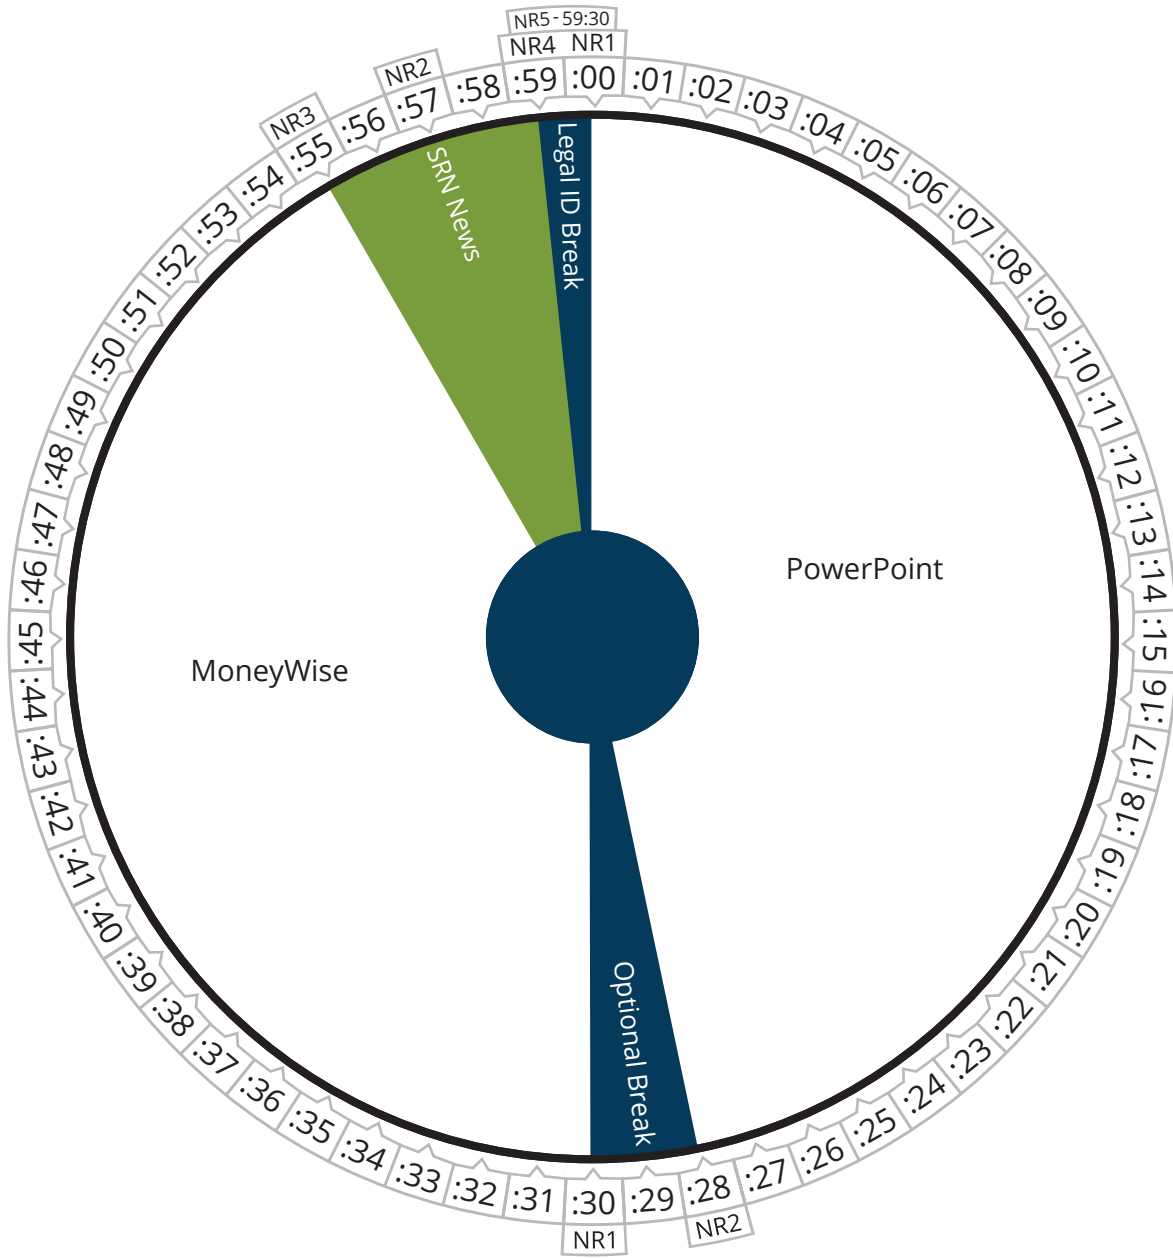

Air Time

Monday thru Friday

Pacific	09:00 - 10:00a
Mountain	10:00 - 11:00a
Central	11:00 - 12:00p
Eastern	12:00 - 01:00p

Air Time

Monday thru Friday

Pacific	10:00 - 11:00a
Mountain	11:00 - 12:00p
Central	12:00 - 01:00p
Eastern	01:00 - 02:00p

Air Time

Monday thru Friday

Pacific	11:00 - 12:00p
Mountain	12:00 - 01:00p
Central	01:00 - 02:00p
Eastern	02:00 - 03:00p

Air Time

Monday thru Friday

Pacific	02:00 - 03:00p
Mountain	03:00 - 04:00p
Central	04:00 - 05:00p
Eastern	05:00 - 06:00p

IN THE MARKET
WITH
JANET PARSHALL

Air Time

Monday thru Friday

Pacific	03:00 - 04:00p
Mountain	04:00 - 05:00p
Central	05:00 - 06:00p
Eastern	06:00 - 07:00p

IN THE MARKET
WITH
JANET PARSHALL

Air Time

Monday thru Friday

Pacific	05:00 - 06:00p
Mountain	06:00 - 07:00p
Central	07:00 - 08:00p
Eastern	08:00 - 09:00p

Air Time

Monday thru Friday

Pacific	06:00 - 09:00p
Mountain	07:00 - 10:00p
Central	08:00 - 11:00p
Eastern	09:00 - 12:00a