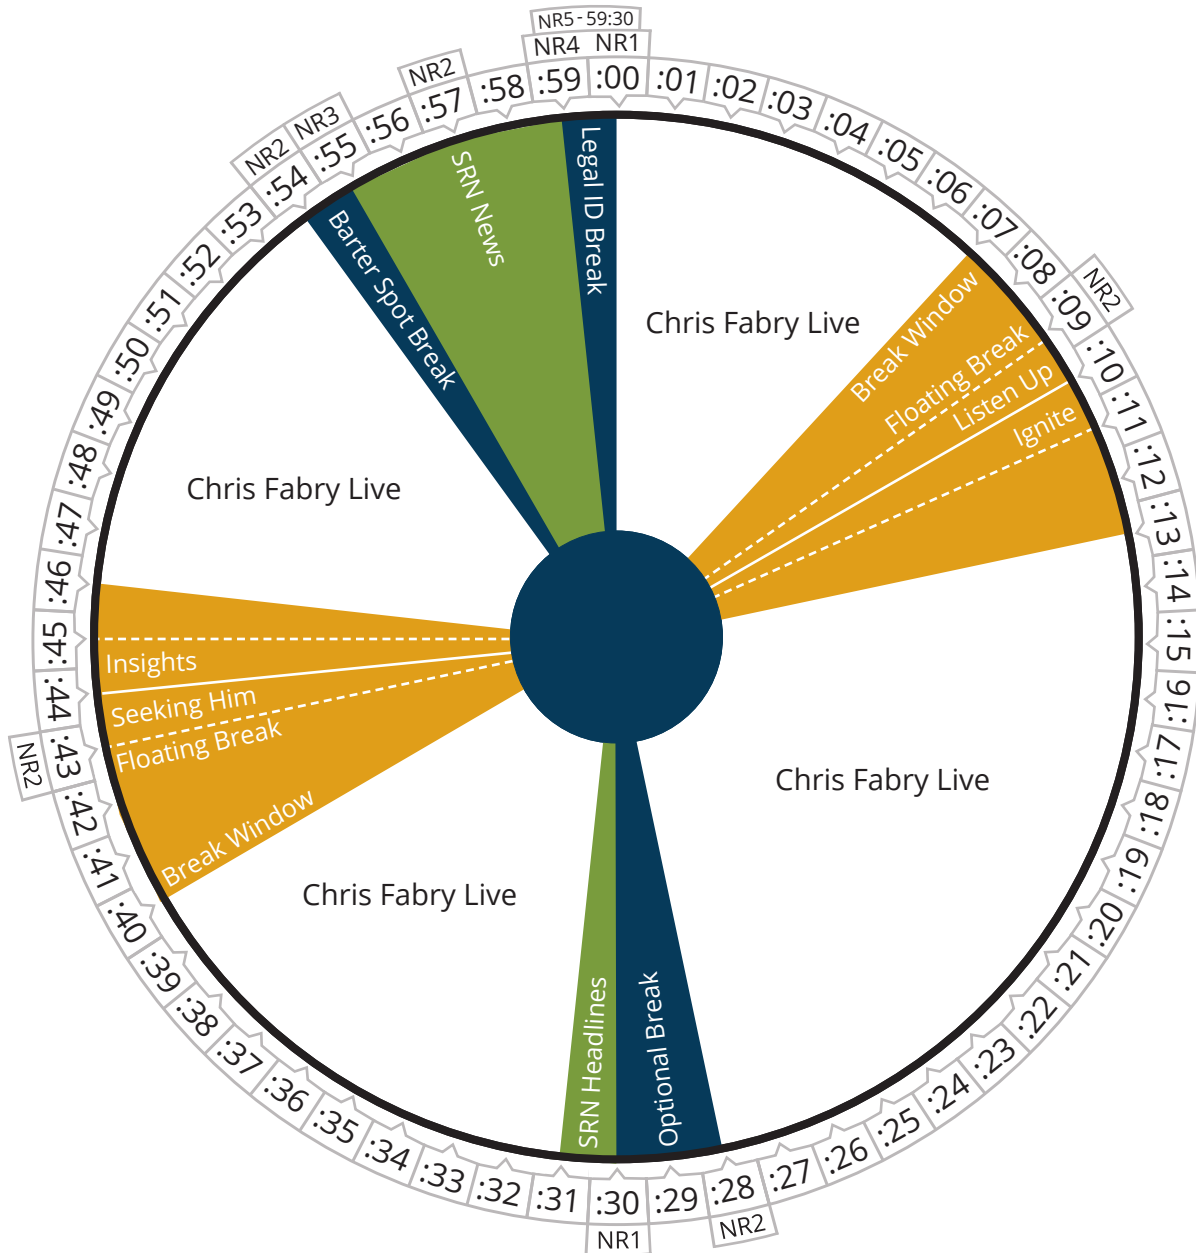

Air Time

Monday thru Friday

Pacific	08:00 - 09:00a
Mountain	09:00 - 10:00a
Central	10:00 - 11:00a
Eastern	11:00 - 12:00p

Air Time

Monday thru Friday

Pacific	09:00 - 10:00a
Mountain	10:00 - 11:00a
Central	11:00 - 12:00p
Eastern	12:00 - 01:00p

Air Time

Monday thru Friday

Pacific	10:00 - 11:00a
Mountain	11:00 - 12:00p
Central	12:00 - 01:00p
Eastern	01:00 - 02:00p

Air Time

Monday thru Friday

Pacific	11:00 - 12:00p
Mountain	12:00 - 01:00p
Central	01:00 - 02:00p
Eastern	02:00 - 03:00p

Air Time

Monday thru Friday

Pacific	12:00 - 01:00p
Mountain	01:00 - 02:00p
Central	02:00 - 03:00p
Eastern	03:00 - 04:00p

CHRIS FABRY LIVE®

Air Time

Monday thru Friday

Pacific	01:00 - 02:00p
Mountain	02:00 - 03:00p
Central	03:00 - 04:00p
Eastern	04:00 - 05:00p

CHRIS FABRY LIVE®

Air Time

Monday thru Friday

Pacific	02:00 - 03:00p
Mountain	03:00 - 04:00p
Central	04:00 - 05:00p
Eastern	05:00 - 06:00p

IN THE MARKET
WITH
JANET PARSHALL

Air Time

Monday thru Friday

Pacific	03:00 - 04:00p
Mountain	04:00 - 05:00p
Central	05:00 - 06:00p
Eastern	06:00 - 07:00p