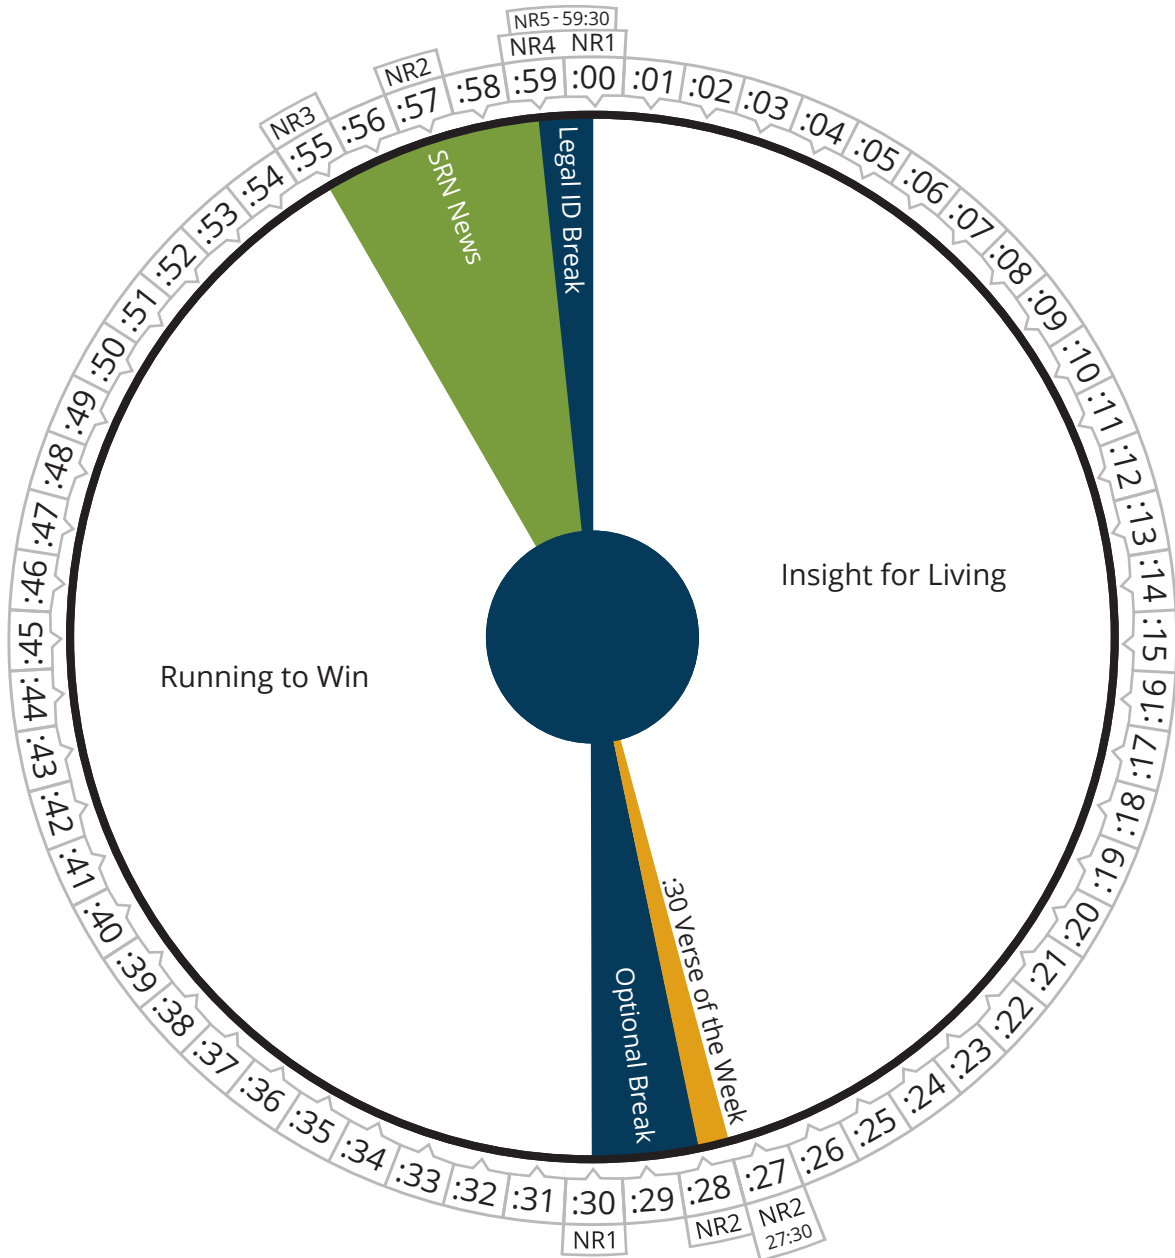

kurtgoff
LIVE

Air Time

Monday thru Friday

Pacific	03:00 - 04:00a
Mountain	04:00 - 05:00a
Central	05:00 - 06:00a
Eastern	06:00 - 07:00a

Air Time

Monday thru Friday

Pacific	04:00 - 05:00a
Mountain	05:00 - 06:00a
Central	06:00 - 07:00a
Eastern	07:00 - 08:00a

Air Time

Monday thru Friday

Pacific	05:00 - 06:00a
Mountain	06:00 - 07:00a
Central	07:00 - 08:00a
Eastern	08:00 - 09:00a

Air Time

Monday thru Friday

Pacific	06:00 - 07:00a
Mountain	07:00 - 08:00a
Central	08:00 - 09:00a
Eastern	09:00 - 10:00a

Air Time

Monday thru Friday

Pacific	08:00 - 09:00a
Mountain	09:00 - 10:00a
Central	10:00 - 11:00a
Eastern	11:00 - 12:00p

Air Time

Monday thru Friday

Pacific	09:00 - 10:00a
Mountain	10:00 - 11:00a
Central	11:00 - 12:00p
Eastern	12:00 - 01:00p

Air Time

Monday thru Friday

Pacific	10:00 - 11:00a
Mountain	11:00 - 12:00p
Central	12:00 - 01:00p
Eastern	01:00 - 02:00p

Air Time

Monday thru Friday

Pacific	11:00 - 12:00p
Mountain	12:00 - 01:00p
Central	01:00 - 02:00p
Eastern	02:00 - 03:00p