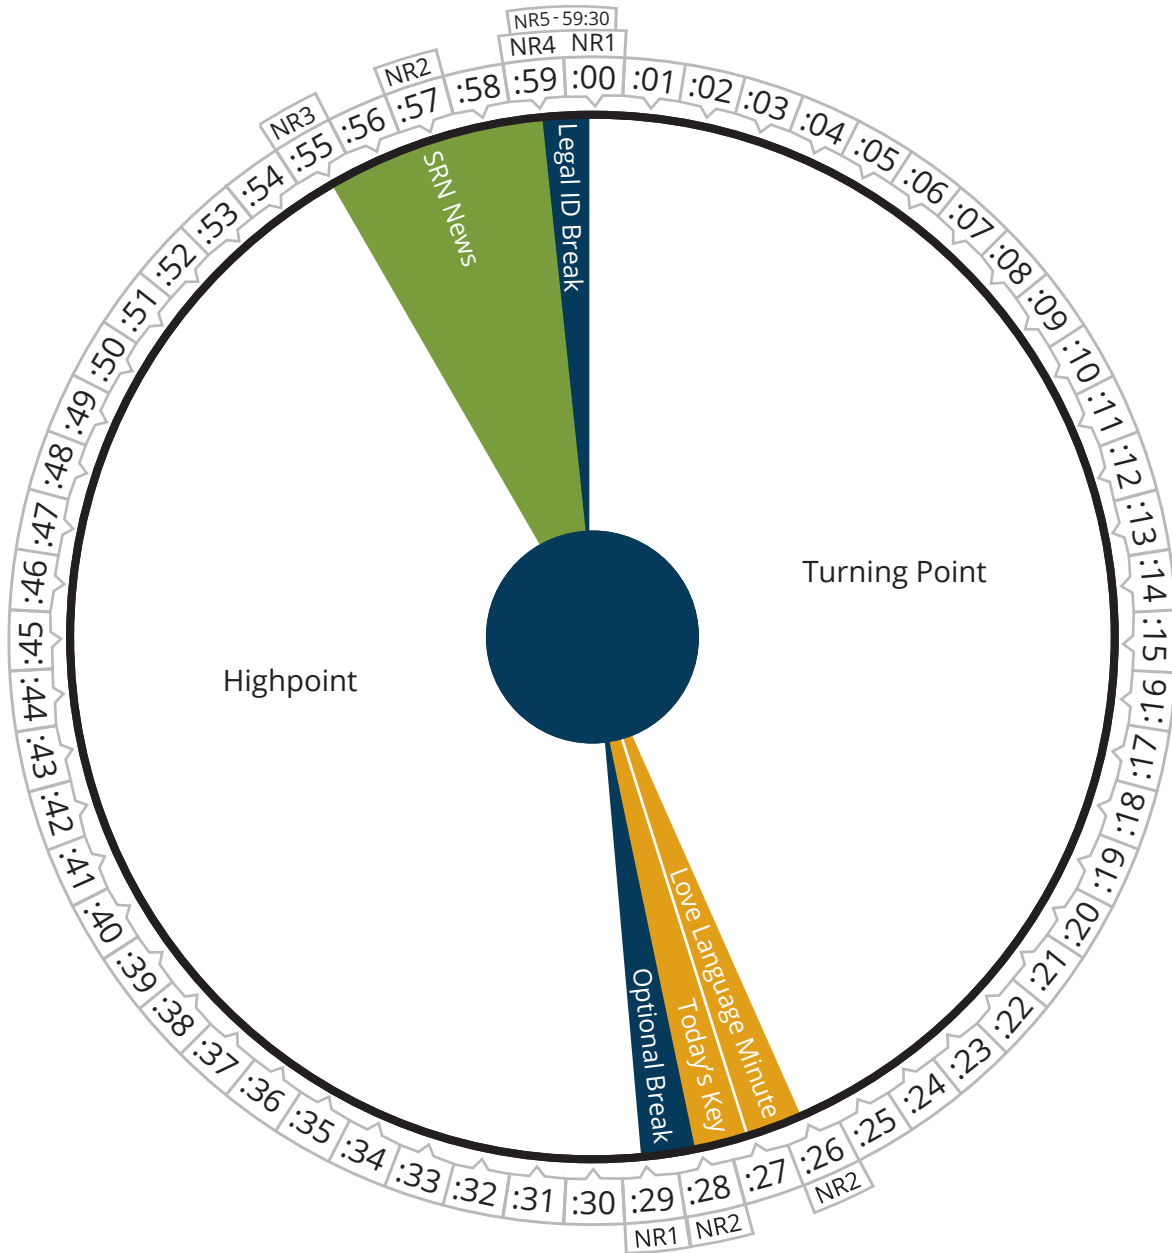

Air Time

Monday thru Friday

Pacific	04:00 - 05:00a
Mountain	05:00 - 06:00a
Central	06:00 - 07:00a
Eastern	07:00 - 08:00a