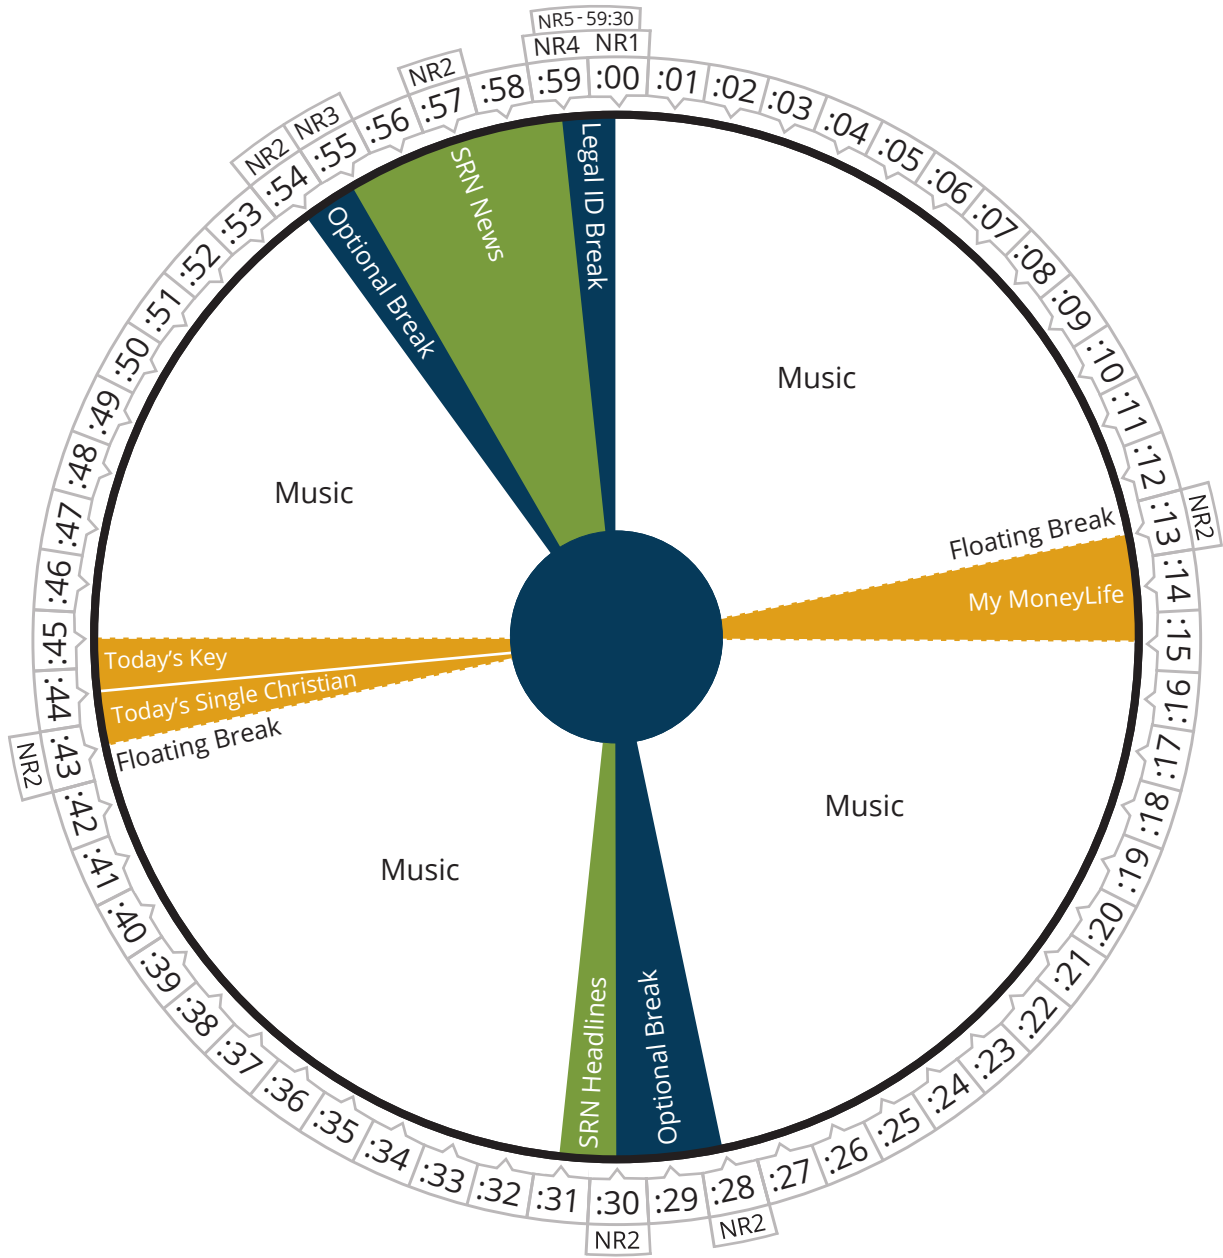

Air Time

Monday thru Friday

Pacific	06:00 - 09:00p
Mountain	07:00 - 10:00p
Central	08:00 - 11:00p
Eastern	09:00 - 12:00a

Donna Leland
The Word In Song