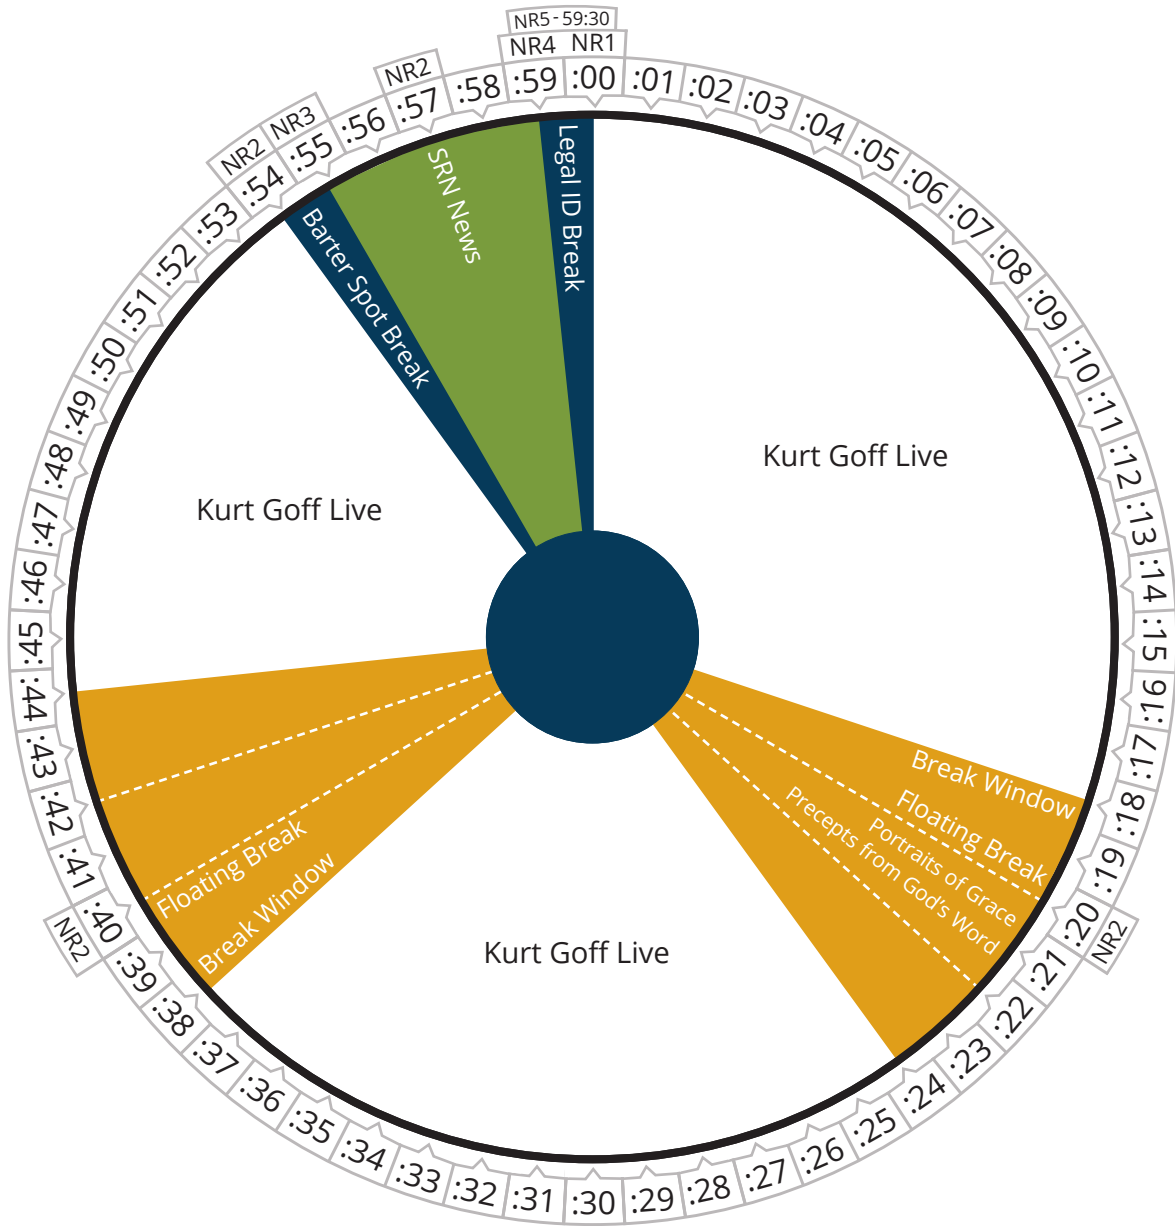

Air Time

Monday thru Friday

Pacific	09:00 - 03:00a
Mountain	10:00 - 04:00a
Central	11:00 - 05:00a
Eastern	12:00 - 06:00a

kurtgoff
LIVE

Air Time

Monday thru Friday

Pacific	09:00 - 03:00a
Mountain	10:00 - 04:00a
Central	11:00 - 05:00a
Eastern	12:00 - 06:00a

kurtgoff
LIVE

Air Time

Monday thru Friday

Pacific	09:00 - 03:00a
Mountain	10:00 - 04:00a
Central	11:00 - 05:00a
Eastern	12:00 - 06:00a

kurtgoff
LIVE

Air Time

Monday thru Friday

Pacific	09:00 - 03:00a
Mountain	10:00 - 04:00a
Central	11:00 - 05:00a
Eastern	12:00 - 06:00a

kurtgoff
LIVE

Air Time

Monday thru Friday

Pacific	03:00 - 04:00a
Mountain	04:00 - 05:00a
Central	05:00 - 06:00a
Eastern	06:00 - 07:00a

Air Time

Monday thru Friday

Pacific	04:00 - 05:00a
Mountain	05:00 - 06:00a
Central	06:00 - 07:00a
Eastern	07:00 - 08:00a

Donna Leland
The Word In Song

Air Time

Monday thru Friday

Pacific	06:00 - 09:00p
Mountain	07:00 - 10:00p
Central	08:00 - 11:00p
Eastern	09:00 - 12:00a

Donna Leland
The Word In Song

Air Time

Monday thru Friday