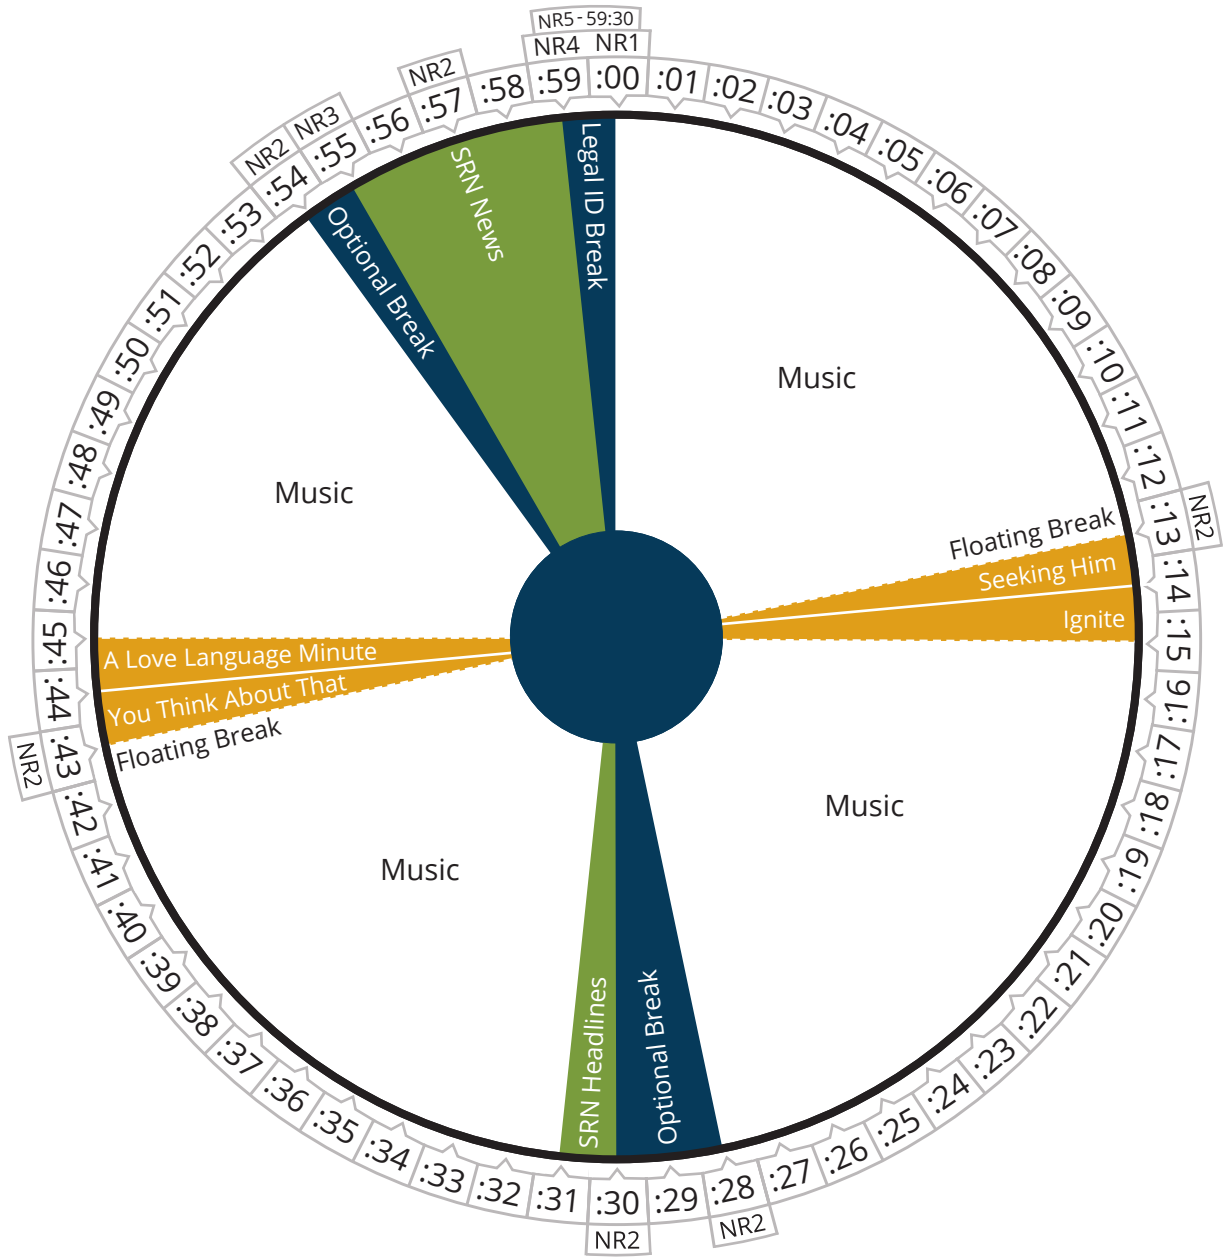

Air Time

Monday thru Friday

Pacific	10:00 - 11:00a
Mountain	11:00 - 12:00p
Central	12:00 - 01:00p
Eastern	01:00 - 02:00p

Air Time

Monday thru Friday

Pacific	11:00 - 12:00p
Mountain	12:00 - 01:00p
Central	01:00 - 02:00p
Eastern	02:00 - 03:00p

Air Time

Monday thru Friday

Pacific	12:00 - 01:00p
Mountain	01:00 - 02:00p
Central	02:00 - 03:00p
Eastern	03:00 - 04:00p

CHRIS FABRY LIVE®

Air Time

Monday thru Friday

Pacific	01:00 - 02:00p
Mountain	02:00 - 03:00p
Central	03:00 - 04:00p
Eastern	04:00 - 05:00p

IN THE MARKET
WITH
JANET PARSHALL

Air Time

Monday thru Friday

Pacific	04:00 - 05:00p
Mountain	05:00 - 06:00p
Central	06:00 - 07:00p
Eastern	07:00 - 08:00p

Air Time

Monday thru Friday

Pacific	05:00 - 06:00p
Mountain	06:00 - 07:00p
Central	07:00 - 08:00p
Eastern	08:00 - 09:00p

Donna Leland
The Word In Song

Air Time

Monday thru Friday

Pacific	06:00 - 09:00p
Mountain	07:00 - 10:00p
Central	08:00 - 11:00p
Eastern	09:00 - 12:00a

Donna Leland
The Word In Song

Air Time

Monday thru Friday