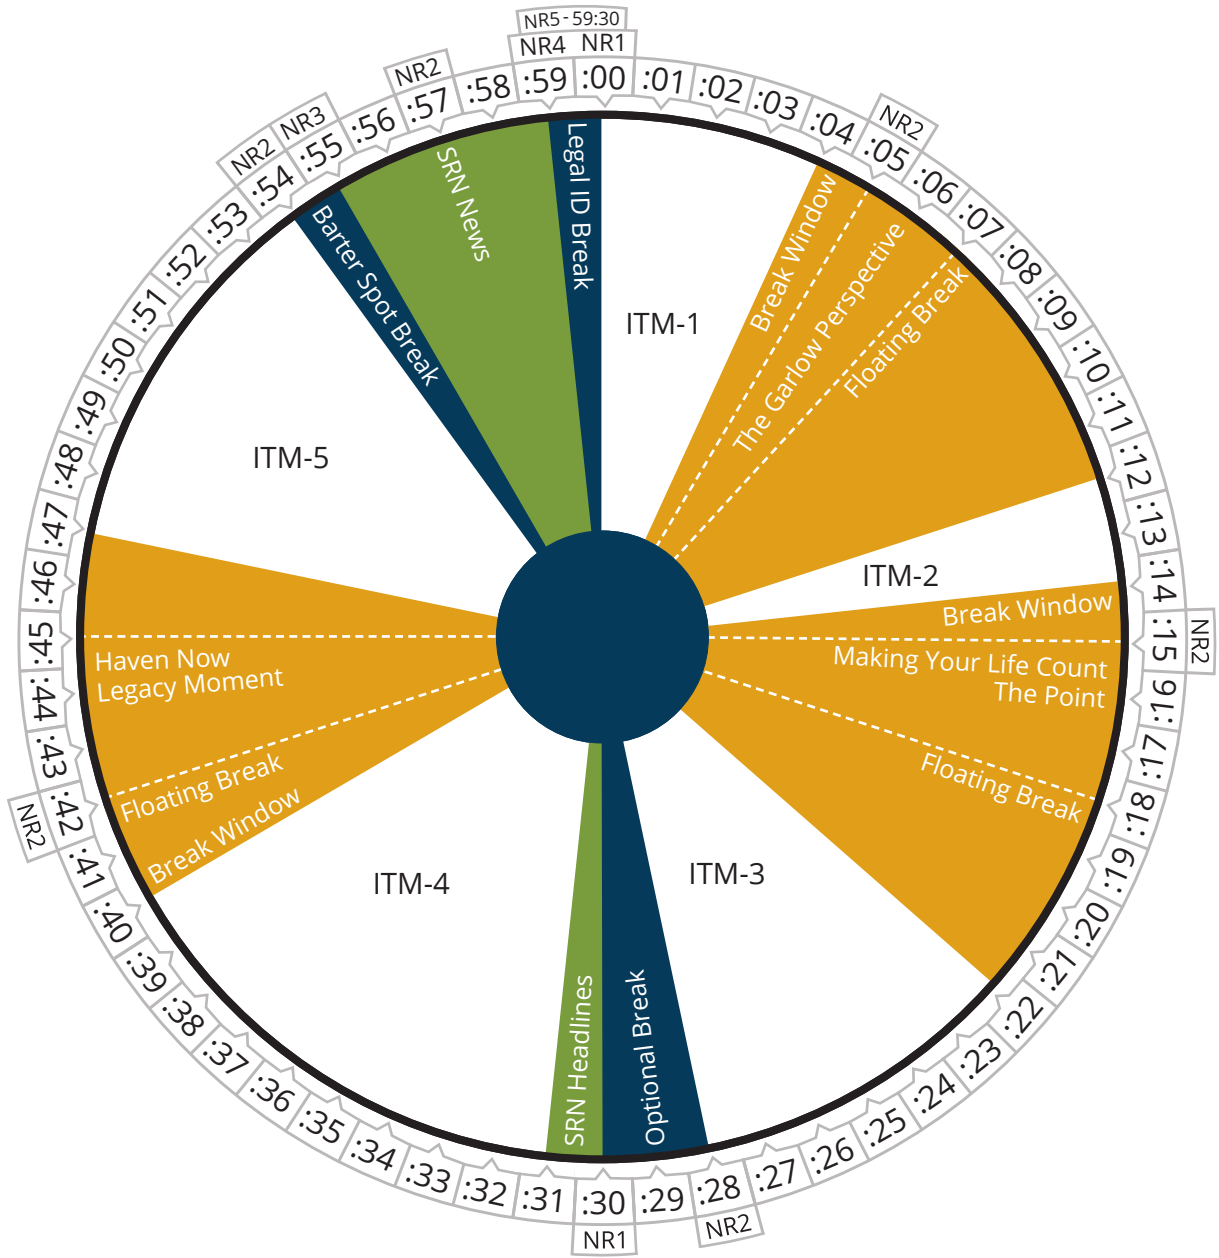

Air Time

Monday thru Friday

Pacific	08:00 - 09:00a
Mountain	09:00 - 10:00a
Central	10:00 - 11:00a
Eastern	11:00 - 12:00p

Air Time

Monday thru Friday

Pacific	09:00 - 10:00a
Mountain	10:00 - 11:00a
Central	11:00 - 12:00p
Eastern	12:00 - 01:00p

Air Time

Monday thru Friday

Pacific	10:00 - 11:00a
Mountain	11:00 - 12:00p
Central	12:00 - 01:00p
Eastern	01:00 - 02:00p

Air Time

Monday thru Friday

Pacific	11:00 - 12:00p
Mountain	12:00 - 01:00p
Central	01:00 - 02:00p
Eastern	02:00 - 03:00p

Air Time

Monday thru Friday

Pacific	12:00 - 01:00p
Mountain	01:00 - 02:00p
Central	02:00 - 03:00p
Eastern	03:00 - 04:00p

CHRIS FABRY LIVE®

Air Time

Monday thru Friday

Pacific	01:00 - 02:00p
Mountain	02:00 - 03:00p
Central	03:00 - 04:00p
Eastern	04:00 - 05:00p

CHRIS FABRY LIVE®

Air Time

Monday thru Friday

Pacific	02:00 - 03:00p
Mountain	03:00 - 04:00p
Central	04:00 - 05:00p
Eastern	05:00 - 06:00p

IN THE MARKET
WITH
JANET PARSHALL

Air Time

Monday thru Friday

Pacific	03:00 - 04:00p
Mountain	04:00 - 05:00p
Central	05:00 - 06:00p
Eastern	06:00 - 07:00p