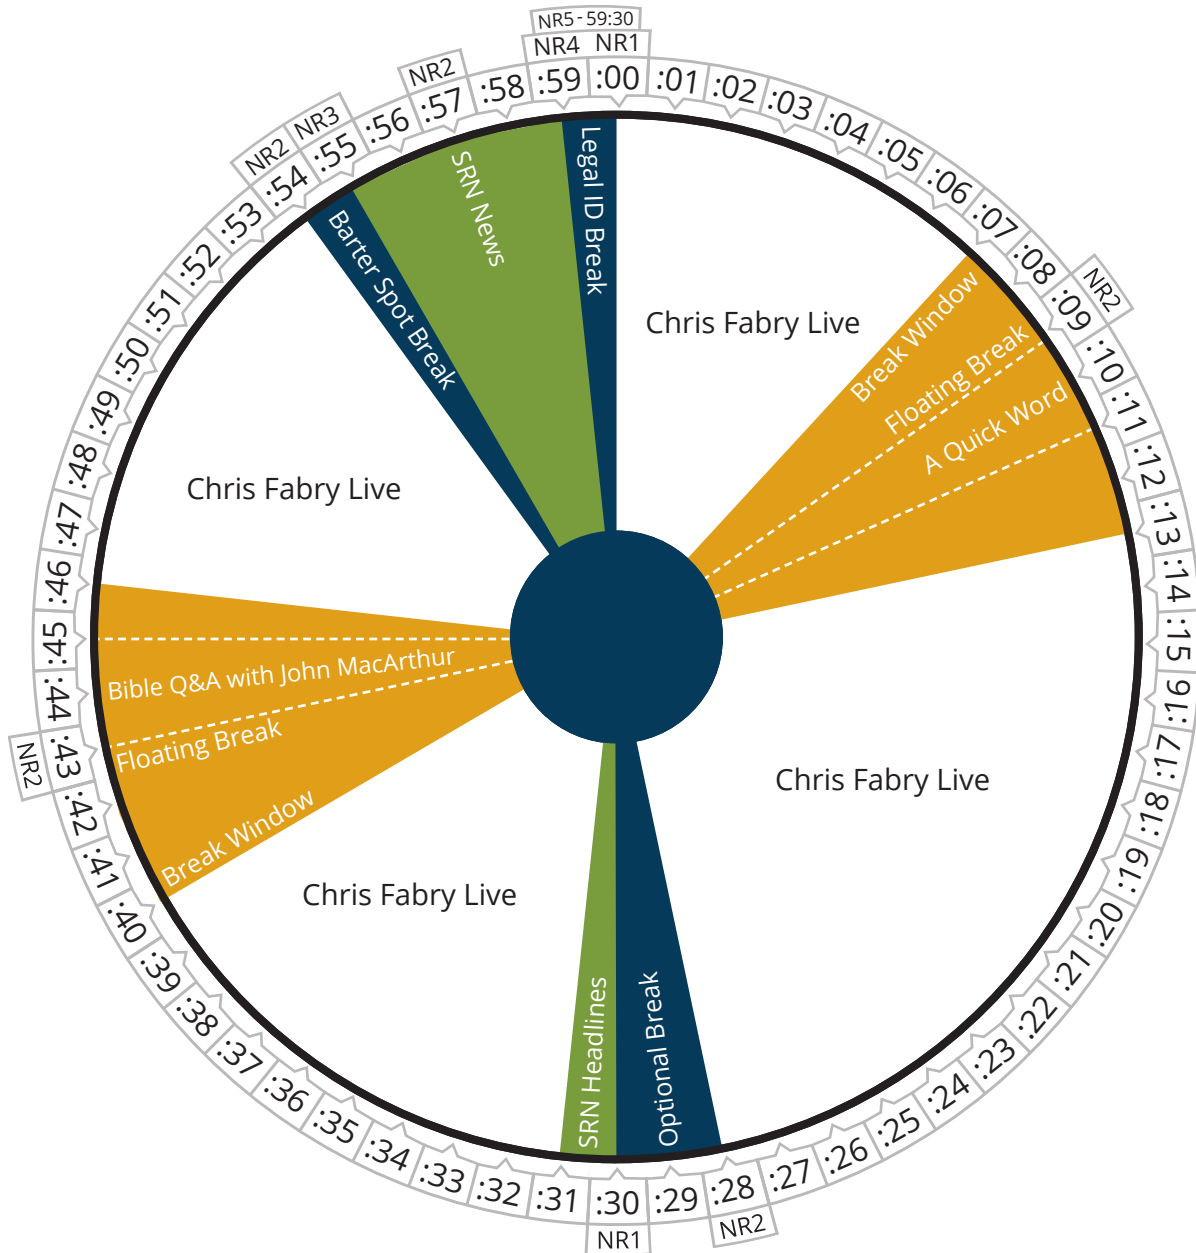

Air Time

Monday thru Friday

Pacific	06:00 - 07:00a
Mountain	07:00 - 08:00a
Central	08:00 - 09:00a
Eastern	09:00 - 10:00a

Air Time

Monday thru Friday

Pacific	07:00 - 08:00a
Mountain	08:00 - 09:00a
Central	09:00 - 10:00a
Eastern	10:00 - 11:00a

Air Time

Monday thru Friday

Pacific	08:00 - 09:00a
Mountain	09:00 - 10:00a
Central	10:00 - 11:00a
Eastern	11:00 - 12:00p

Air Time

Monday thru Friday

Pacific	09:00 - 10:00a
Mountain	10:00 - 11:00a
Central	11:00 - 12:00p
Eastern	12:00 - 01:00p

Air Time

Monday thru Friday

Pacific	10:00 - 11:00a
Mountain	11:00 - 12:00p
Central	12:00 - 01:00p
Eastern	01:00 - 02:00p

Air Time

Monday thru Friday

Pacific	11:00 - 12:00p
Mountain	12:00 - 01:00p
Central	01:00 - 02:00p
Eastern	02:00 - 03:00p

Air Time

Monday thru Friday

Pacific	12:00 - 01:00p
Mountain	01:00 - 02:00p
Central	02:00 - 03:00p
Eastern	03:00 - 04:00p

CHRIS FABRY LIVE®

Air Time

Monday thru Friday

Pacific	01:00 - 02:00p
Mountain	02:00 - 03:00p
Central	03:00 - 04:00p
Eastern	04:00 - 05:00p