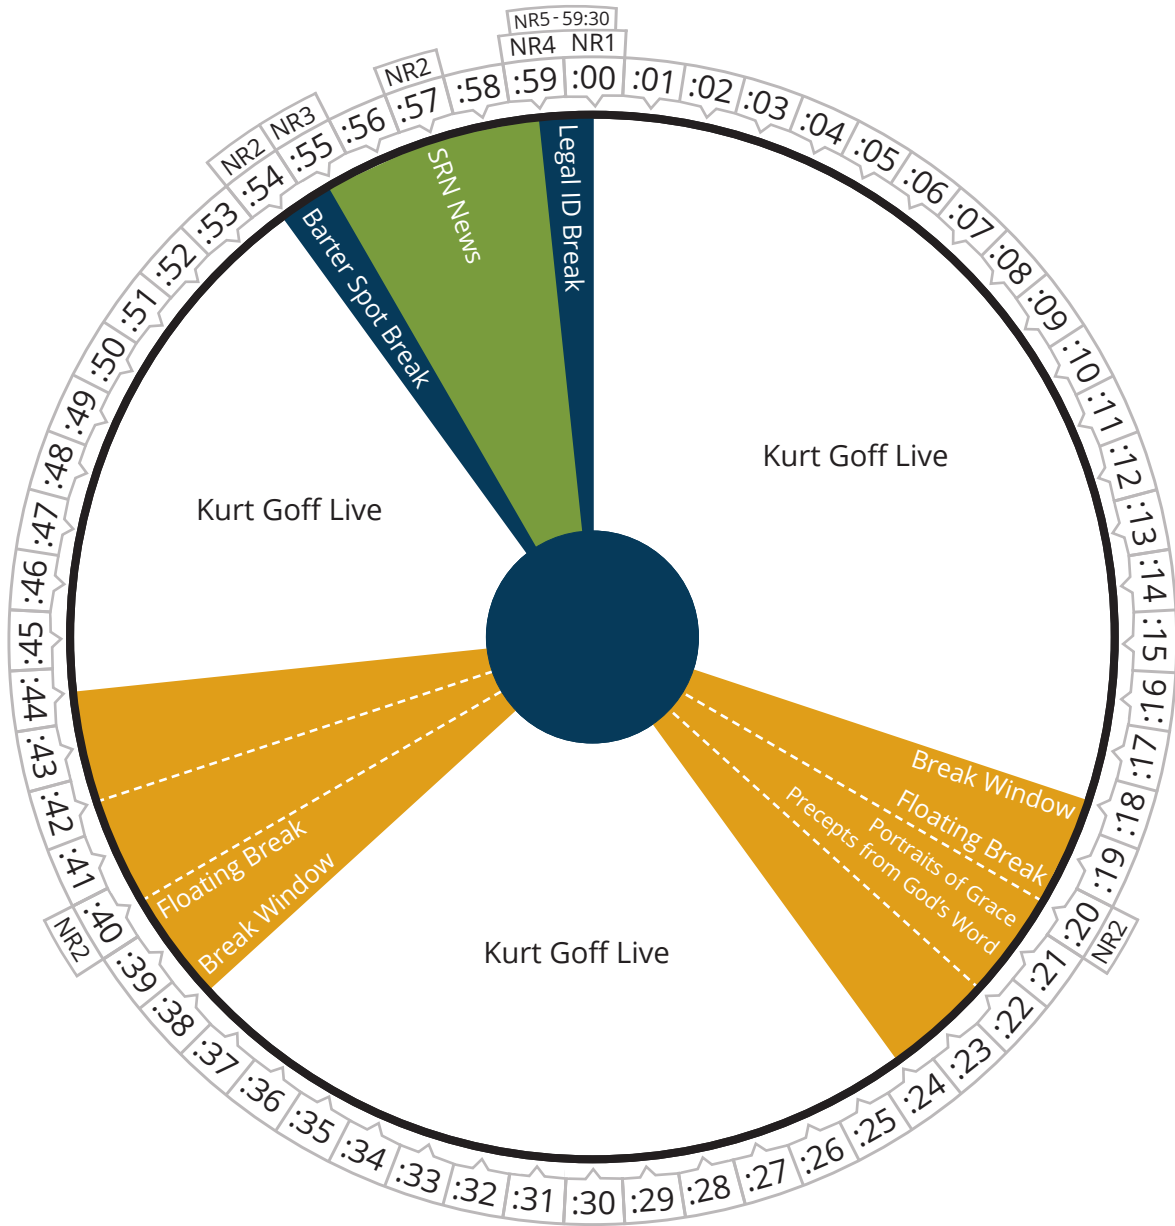

Air Time

Monday thru Friday

Pacific	09:00 - 03:00a
Mountain	10:00 - 04:00a
Central	11:00 - 05:00a
Eastern	12:00 - 06:00a

kurtgoff
LIVE

Air Time

Monday thru Friday

Pacific	09:00 - 03:00a
Mountain	10:00 - 04:00a
Central	11:00 - 05:00a
Eastern	12:00 - 06:00a

kurtgoff
LIVE

Air Time

Monday thru Friday

Pacific	09:00 - 03:00a
Mountain	10:00 - 04:00a
Central	11:00 - 05:00a
Eastern	12:00 - 06:00a

kurtgoff
LIVE

Air Time

Monday thru Friday

Pacific	09:00 - 03:00a
Mountain	10:00 - 04:00a
Central	11:00 - 05:00a
Eastern	12:00 - 06:00a

kurtgoff
LIVE

Air Time

Monday thru Friday

Pacific	09:00 - 03:00a
Mountain	10:00 - 04:00a
Central	11:00 - 05:00a
Eastern	12:00 - 06:00a

kurtgoff
LIVE

Air Time

Monday thru Friday

Pacific	03:00 - 04:00a
Mountain	04:00 - 05:00a
Central	05:00 - 06:00a
Eastern	06:00 - 07:00a

Air Time

Monday thru Friday

Pacific	04:00 - 05:00a
Mountain	05:00 - 06:00a
Central	06:00 - 07:00a
Eastern	07:00 - 08:00a

Air Time

Monday thru Friday

Pacific	05:00 - 06:00a
Mountain	06:00 - 07:00a
Central	07:00 - 08:00a
Eastern	08:00 - 09:00a