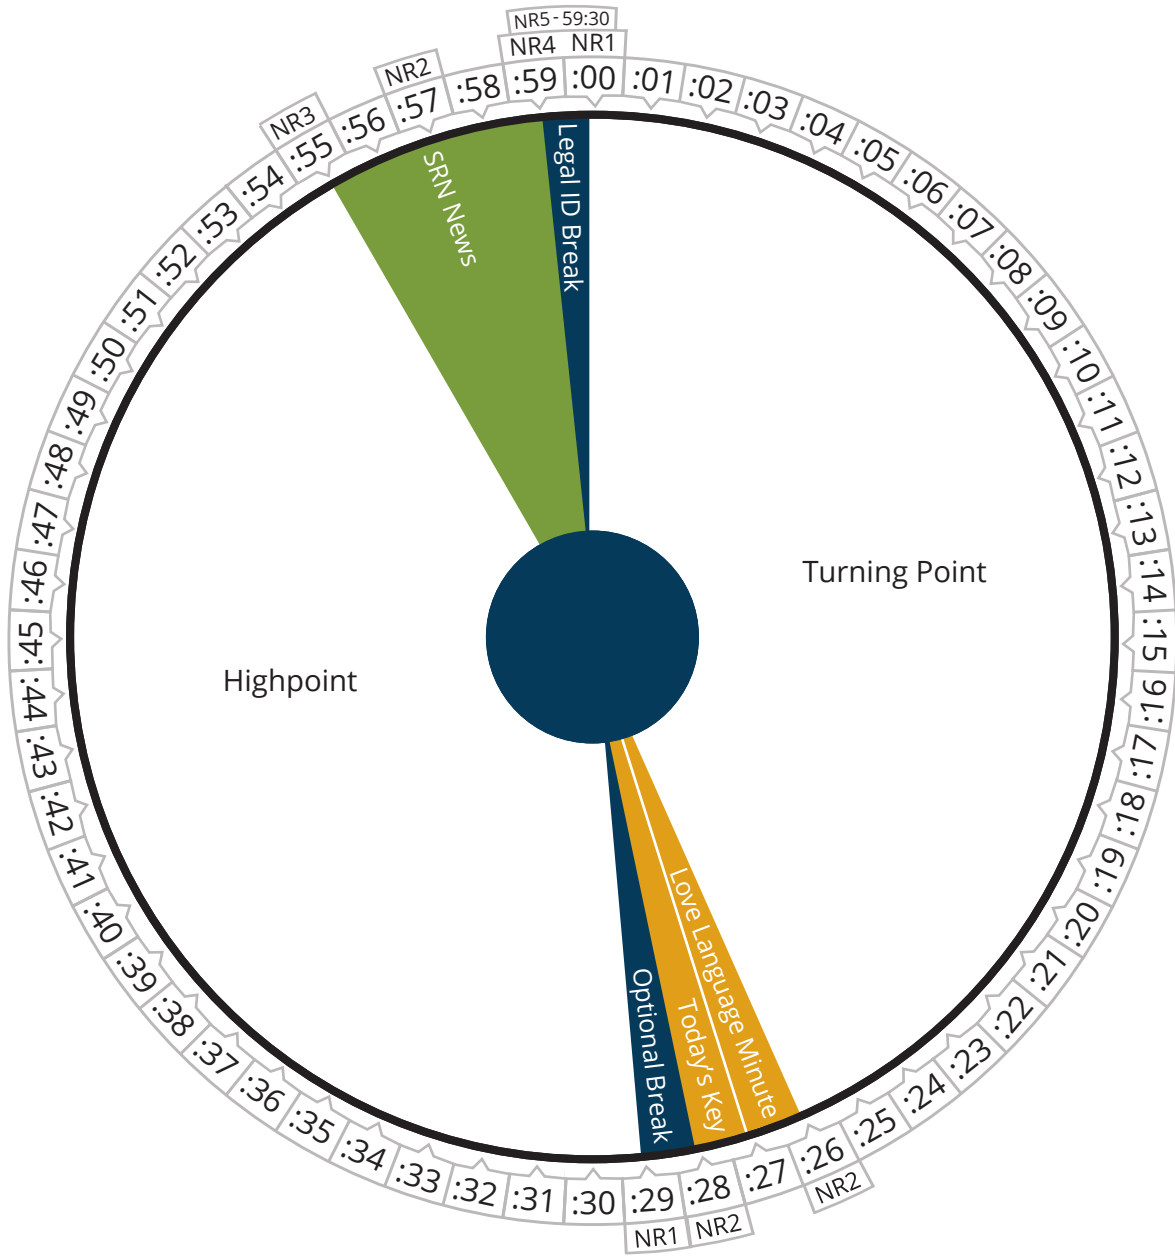

Air Time

Monday thru Friday

Pacific	04:00 - 05:00a
Mountain	05:00 - 06:00a
Central	06:00 - 07:00a
Eastern	07:00 - 08:00a