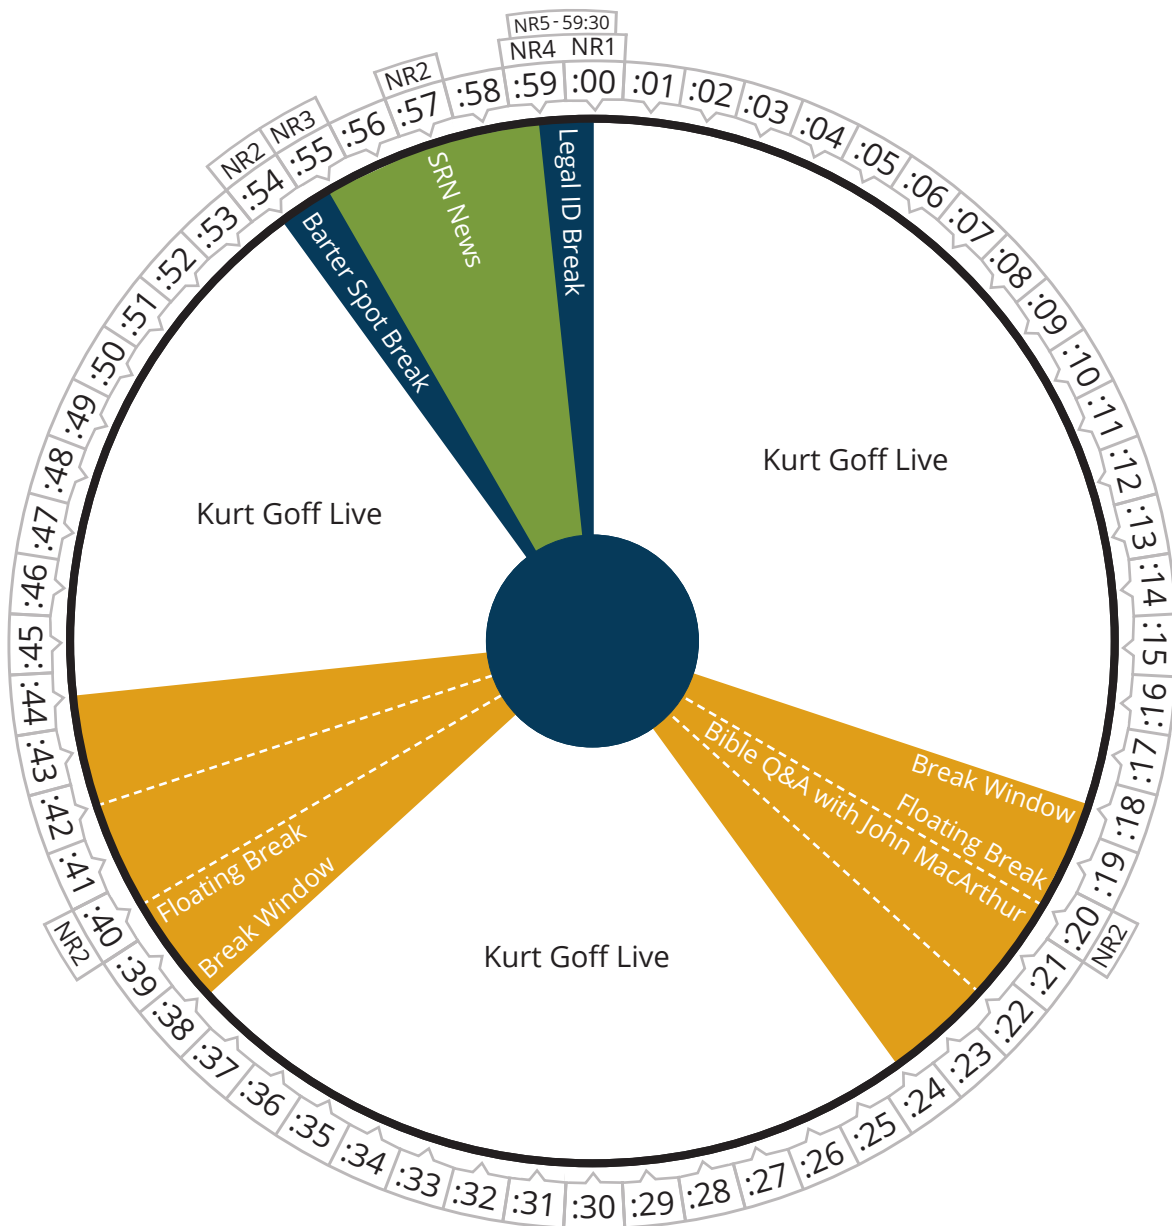

Air Time

Monday thru Friday

Pacific	09:00 - 03:00a
Mountain	10:00 - 04:00a
Central	11:00 - 05:00a
Eastern	12:00 - 06:00a

kurtgoff
LIVE

Air Time

Monday thru Friday

Pacific	09:00 - 03:00a
Mountain	10:00 - 04:00a
Central	11:00 - 05:00a
Eastern	12:00 - 06:00a

kurtgoff
LIVE

Air Time

Monday thru Friday

Pacific	09:00 - 03:00a
Mountain	10:00 - 04:00a
Central	11:00 - 05:00a
Eastern	12:00 - 06:00a

kurtgoff
LIVE

Air Time

Monday thru Friday

Pacific	09:00 - 03:00a
Mountain	10:00 - 04:00a
Central	11:00 - 05:00a
Eastern	12:00 - 06:00a

kurtgoff
LIVE

Air Time

Monday thru Friday

Pacific	09:00 - 03:00a
Mountain	10:00 - 04:00a
Central	11:00 - 05:00a
Eastern	12:00 - 06:00a

kurtgoff
LIVE

Air Time

Monday thru Friday

Pacific	03:00 - 04:00a
Mountain	04:00 - 05:00a
Central	05:00 - 06:00a
Eastern	06:00 - 07:00a

Pacific	09:00p - 03:00a
Mountain	10:00p - 04:00a
Central	11:00p - 05:00a
Eastern	12:00a - 06:00a

kurtgoff
LIVE

Air Time

Saturday

Pacific	09:00 - 03:00a
Mountain	10:00 - 04:00a
Central	11:00 - 05:00a
Eastern	12:00 - 06:00a