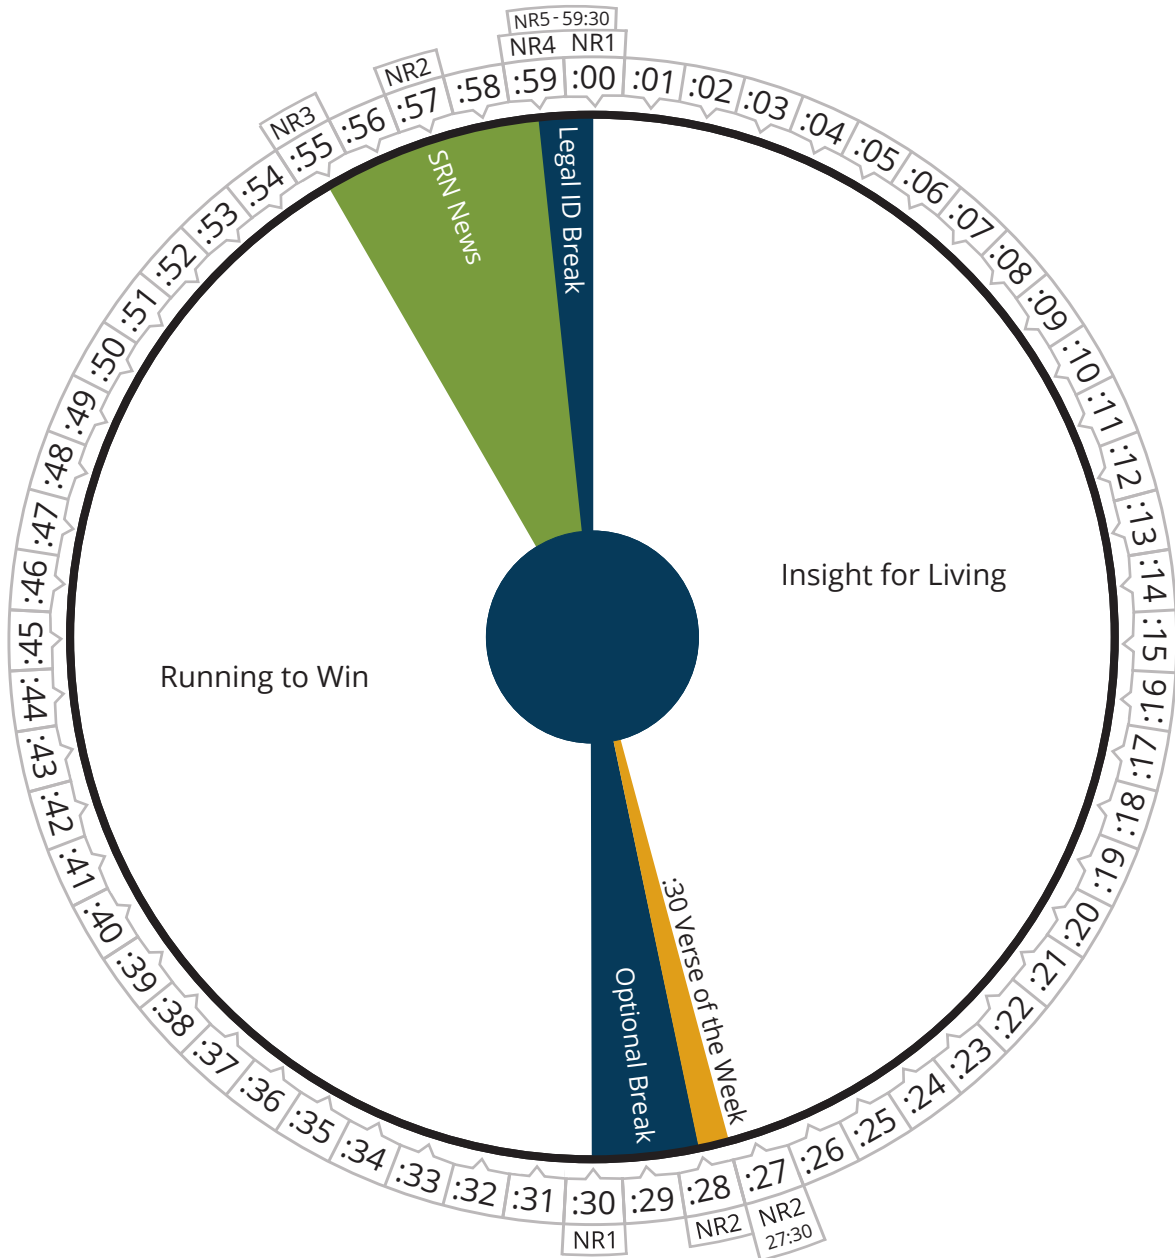

Air Time

Monday thru Friday

Pacific	04:00 - 05:00a
Mountain	05:00 - 06:00a
Central	06:00 - 07:00a
Eastern	07:00 - 08:00a

Air Time

Monday thru Friday

Pacific	05:00 - 06:00a
Mountain	06:00 - 07:00a
Central	07:00 - 08:00a
Eastern	08:00 - 09:00a

Air Time

Monday thru Friday

Pacific	06:00 - 07:00a
Mountain	07:00 - 08:00a
Central	08:00 - 09:00a
Eastern	09:00 - 10:00a

Air Time

Monday thru Friday

Pacific	07:00 - 08:00a
Mountain	08:00 - 09:00a
Central	09:00 - 10:00a
Eastern	10:00 - 11:00a

Air Time

Monday thru Friday

Pacific	08:00 - 09:00a
Mountain	09:00 - 10:00a
Central	10:00 - 11:00a
Eastern	11:00 - 12:00p

Air Time

Monday thru Friday

Pacific	09:00 - 10:00a
Mountain	10:00 - 11:00a
Central	11:00 - 12:00p
Eastern	12:00 - 01:00p

Air Time

Monday thru Friday

Pacific	10:00 - 11:00a
Mountain	11:00 - 12:00p
Central	12:00 - 01:00p
Eastern	01:00 - 02:00p

Air Time

Monday thru Friday

Pacific	11:00 - 12:00p
Mountain	12:00 - 01:00p
Central	01:00 - 02:00p
Eastern	02:00 - 03:00p