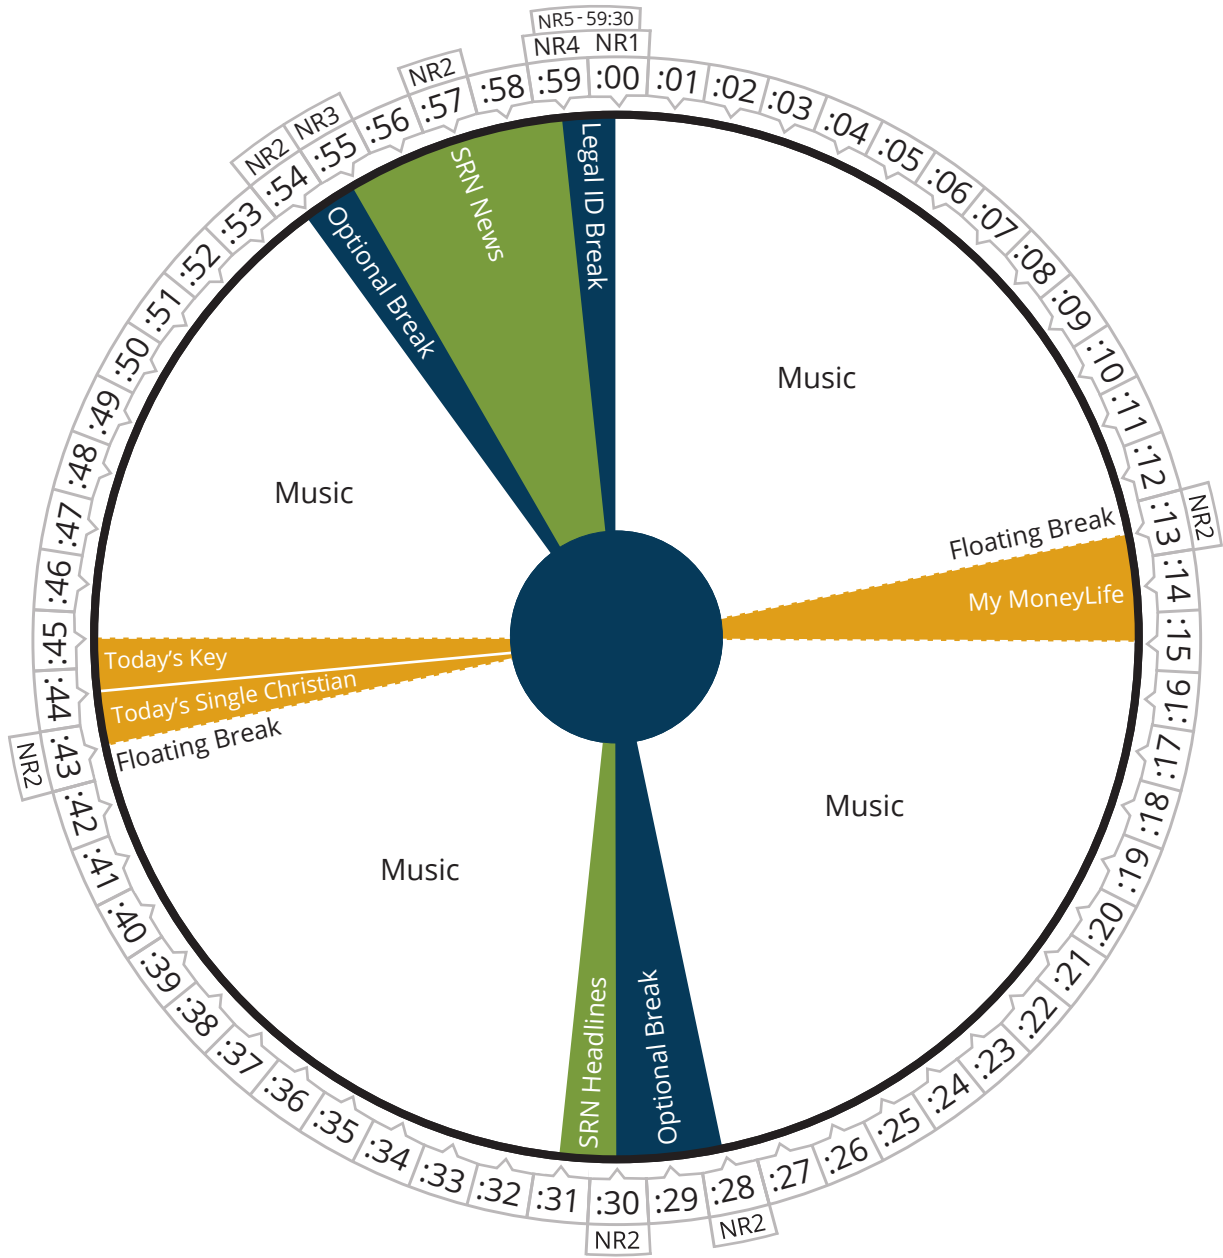

Air Time

Monday thru Friday

Pacific	09:00 - 10:00a
Mountain	10:00 - 11:00a
Central	11:00 - 12:00p
Eastern	12:00 - 01:00p

Air Time

Monday thru Friday

Pacific	10:00 - 11:00a
Mountain	11:00 - 12:00p
Central	12:00 - 01:00p
Eastern	01:00 - 02:00p

Air Time

Monday thru Friday

Pacific	11:00 - 12:00p
Mountain	12:00 - 01:00p
Central	01:00 - 02:00p
Eastern	02:00 - 03:00p

Air Time

Monday thru Friday

Pacific	02:00 - 03:00p
Mountain	03:00 - 04:00p
Central	04:00 - 05:00p
Eastern	05:00 - 06:00p

Pacific	05:00 - 06:00p
Mountain	06:00 - 07:00p
Central	07:00 - 08:00p
Eastern	08:00 - 09:00p

Air Time

Monday thru Friday

Pacific	06:00 - 09:00p
Mountain	07:00 - 10:00p
Central	08:00 - 11:00p
Eastern	09:00 - 12:00a

Donna Leland
The Word In Song

Air Time

Monday thru Friday

Pacific	06:00 - 09:00p
Mountain	07:00 - 10:00p
Central	08:00 - 11:00p
Eastern	09:00 - 12:00a

Donna Leland
The Word In Song

Air Time

Monday thru Friday