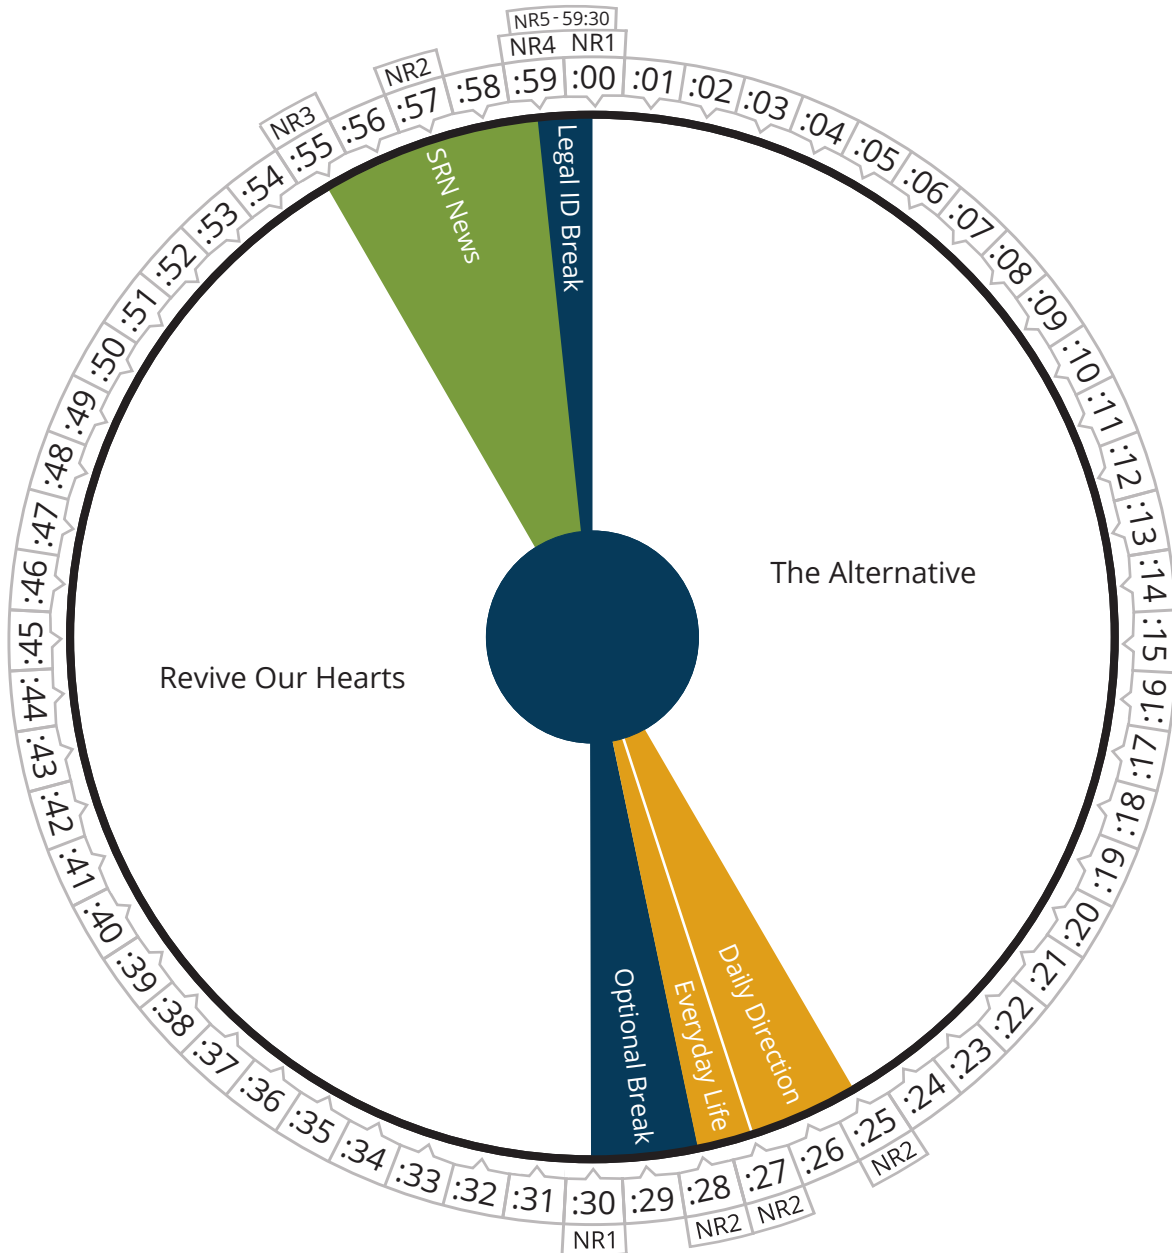

Air Time

Monday thru Friday

Pacific	06:00 - 07:00a
Mountain	07:00 - 08:00a
Central	08:00 - 09:00a
Eastern	09:00 - 10:00a

Air Time

Monday thru Friday

Pacific	07:00 - 08:00a
Mountain	08:00 - 09:00a
Central	09:00 - 10:00a
Eastern	10:00 - 11:00a

Air Time

Monday thru Friday

Pacific	08:00 - 09:00a
Mountain	09:00 - 10:00a
Central	10:00 - 11:00a
Eastern	11:00 - 12:00p

Air Time

Monday thru Friday

Pacific	09:00 - 10:00a
Mountain	10:00 - 11:00a
Central	11:00 - 12:00p
Eastern	12:00 - 01:00p

Air Time

Monday thru Friday

Pacific	10:00 - 11:00a
Mountain	11:00 - 12:00p
Central	12:00 - 01:00p
Eastern	01:00 - 02:00p

Air Time

Monday thru Friday

Pacific	11:00 - 12:00p
Mountain	12:00 - 01:00p
Central	01:00 - 02:00p
Eastern	02:00 - 03:00p