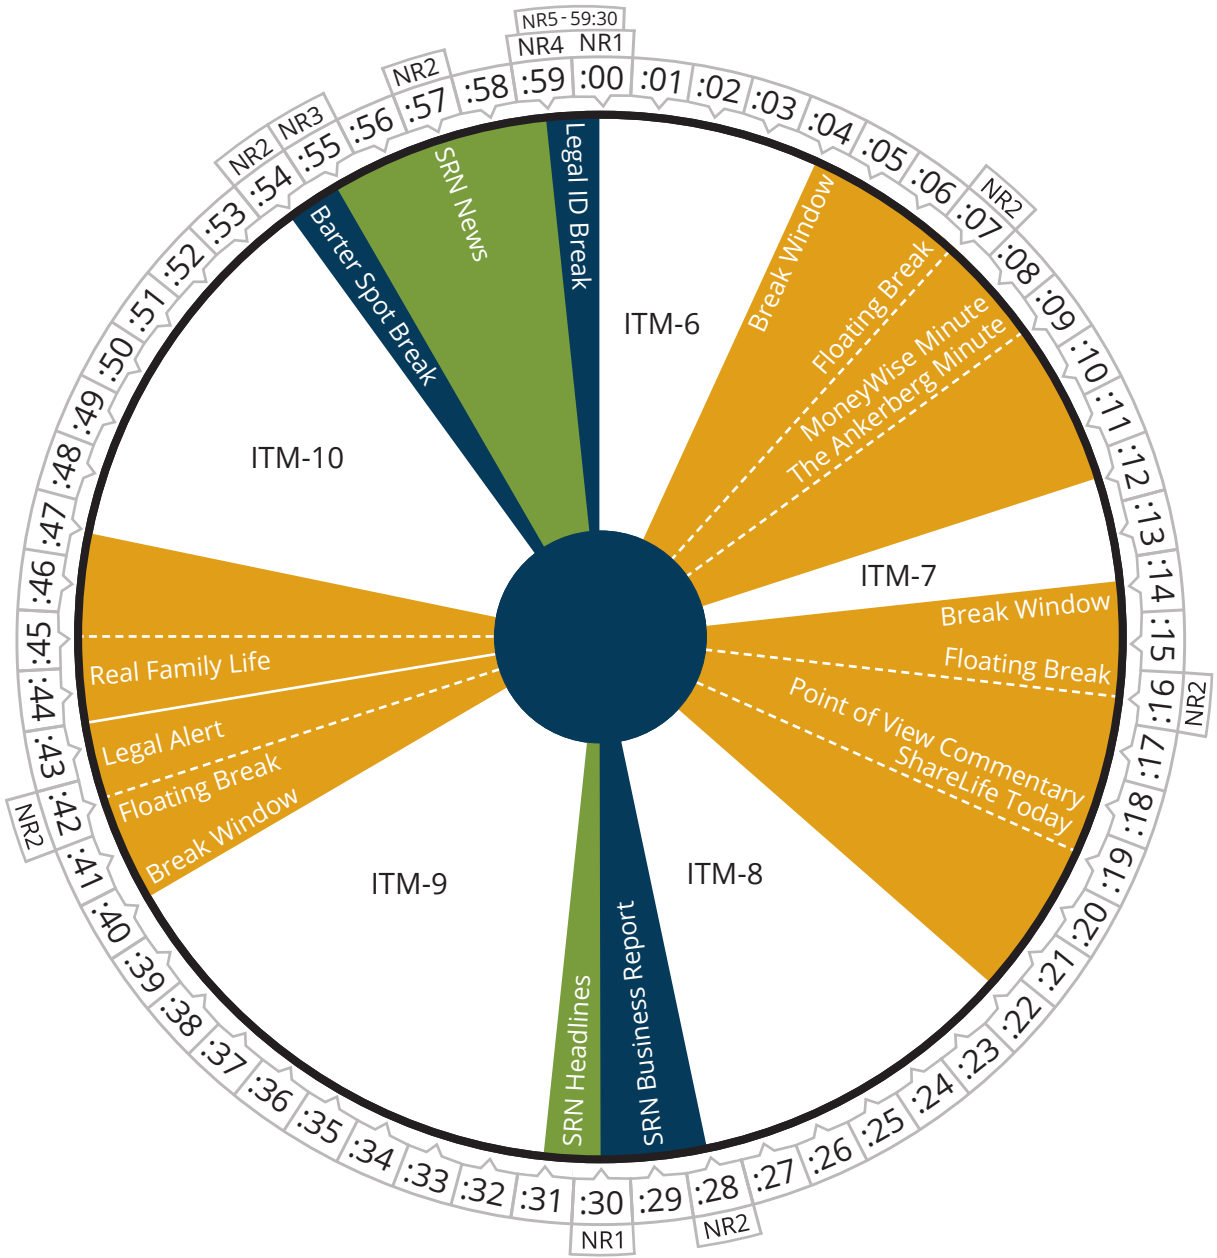

Air Time

Monday thru Friday

Pacific	10:00 - 11:00a
Mountain	11:00 - 12:00p
Central	12:00 - 01:00p
Eastern	01:00 - 02:00p

Air Time

Monday thru Friday

Pacific	11:00 - 12:00p
Mountain	12:00 - 01:00p
Central	01:00 - 02:00p
Eastern	02:00 - 03:00p

Air Time

Monday thru Friday

Pacific	12:00 - 01:00p
Mountain	01:00 - 02:00p
Central	02:00 - 03:00p
Eastern	03:00 - 04:00p

CHRIS FABRY LIVE®

Air Time

Monday thru Friday

Pacific	01:00 - 02:00p
Mountain	02:00 - 03:00p
Central	03:00 - 04:00p
Eastern	04:00 - 05:00p

CHRIS FABRY LIVE®

Air Time

Monday thru Friday

Pacific	02:00 - 03:00p
Mountain	03:00 - 04:00p
Central	04:00 - 05:00p
Eastern	05:00 - 06:00p

IN THE MARKET
WITH
JANET PARSHALL

Air Time

Monday thru Friday

Pacific	03:00 - 04:00p
Mountain	04:00 - 05:00p
Central	05:00 - 06:00p
Eastern	06:00 - 07:00p

IN THE MARKET
WITH
JANET PARSHALL

Air Time

Monday thru Friday

Pacific	04:00 - 05:00p
Mountain	05:00 - 06:00p
Central	06:00 - 07:00p
Eastern	07:00 - 08:00p

Air Time

Monday thru Friday

Pacific	05:00 - 06:00p
Mountain	06:00 - 07:00p
Central	07:00 - 08:00p
Eastern	08:00 - 09:00p