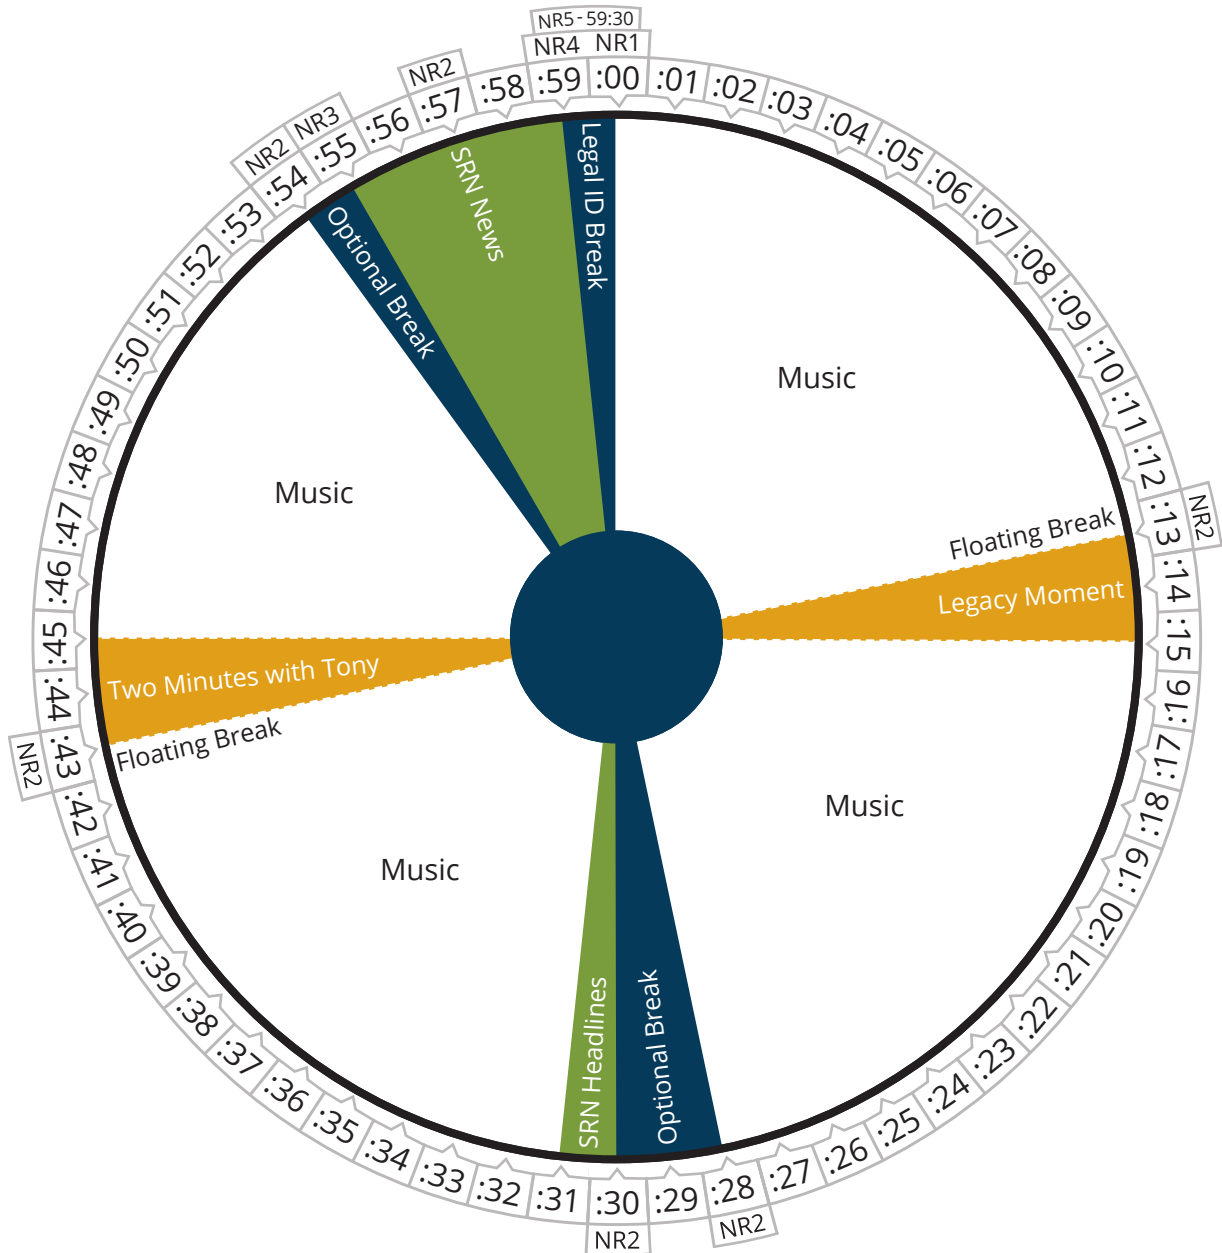

Air Time

Monday thru Friday

Pacific	10:00 - 11:00a
Mountain	11:00 - 12:00p
Central	12:00 - 01:00p
Eastern	01:00 - 02:00p

Air Time

Monday thru Friday

Pacific	11:00 - 12:00p
Mountain	12:00 - 01:00p
Central	01:00 - 02:00p
Eastern	02:00 - 03:00p

Air Time

Monday thru Friday

Pacific	12:00 - 01:00p
Mountain	01:00 - 02:00p
Central	02:00 - 03:00p
Eastern	03:00 - 04:00p

CHRIS FABRY LIVE®

Air Time

Monday thru Friday

Pacific	01:00 - 02:00p
Mountain	02:00 - 03:00p
Central	03:00 - 04:00p
Eastern	04:00 - 05:00p

Air Time

Monday thru Friday

Pacific	06:00 - 09:00p
Mountain	07:00 - 10:00p
Central	08:00 - 11:00p
Eastern	09:00 - 12:00a

Donna Leland
The Word In Song

Air Time

Monday thru Friday

Pacific	06:00 - 09:00p
Mountain	07:00 - 10:00p
Central	08:00 - 11:00p
Eastern	09:00 - 12:00a

Donna Leland
The Word In Song

Air Time

Monday thru Friday

Pacific	06:00 - 09:00p
Mountain	07:00 - 10:00p
Central	08:00 - 11:00p
Eastern	09:00 - 12:00a

Donna Leland
The Word In Song

Air Time

Monday thru Friday