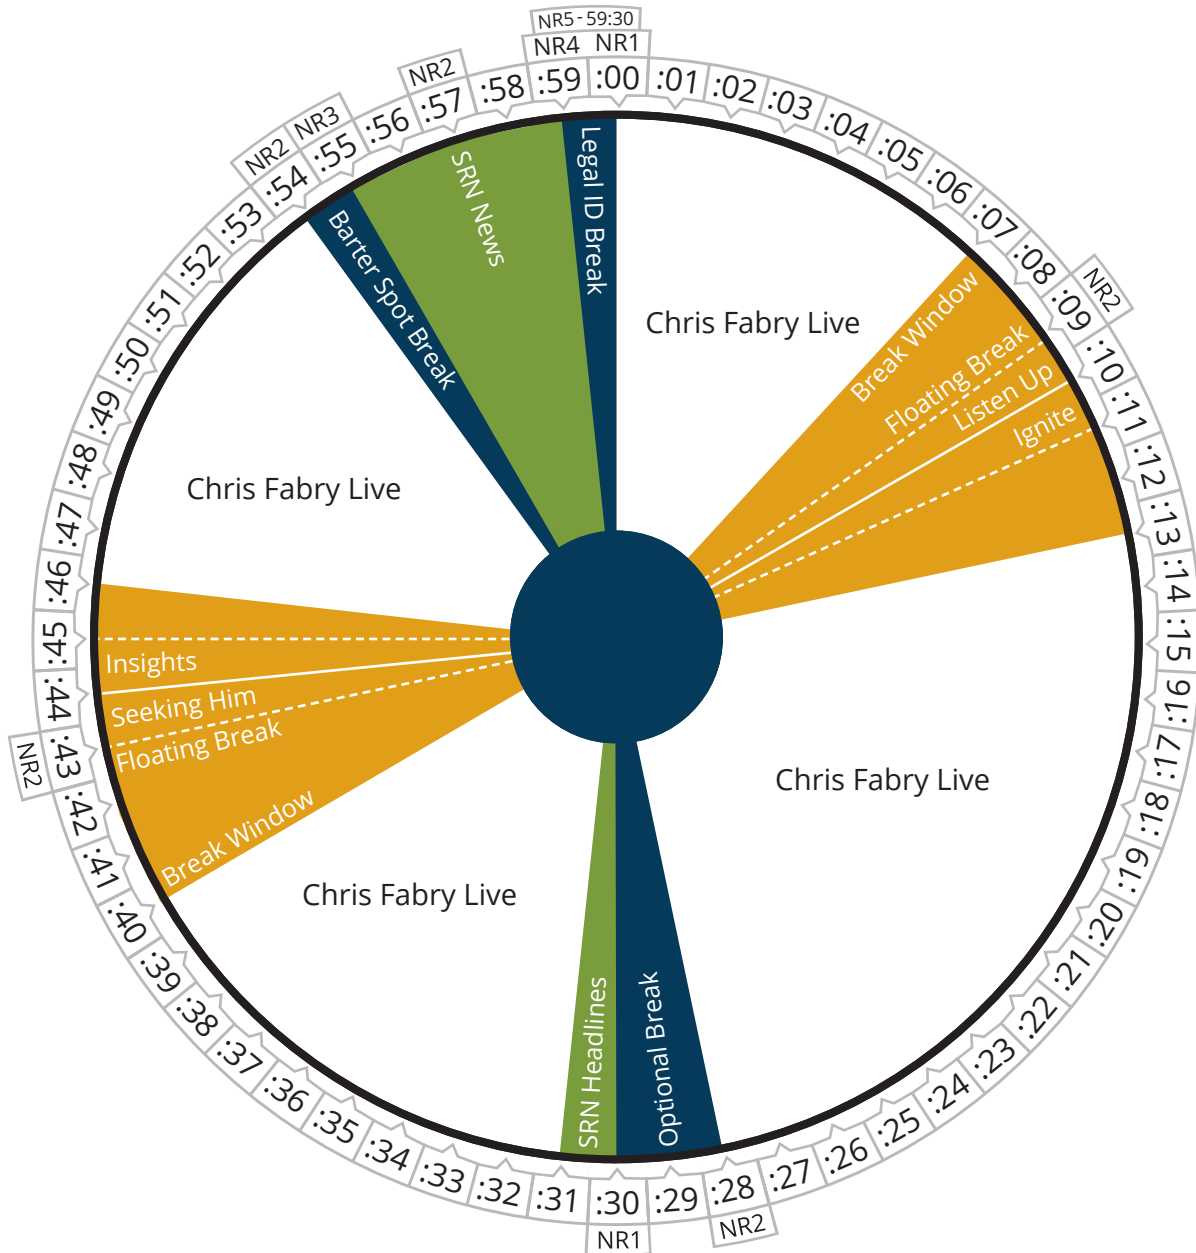

Air Time

Monday thru Friday

Pacific	06:00 - 07:00a
Mountain	07:00 - 08:00a
Central	08:00 - 09:00a
Eastern	09:00 - 10:00a

Air Time

Monday thru Friday

Pacific	07:00 - 08:00a
Mountain	08:00 - 09:00a
Central	09:00 - 10:00a
Eastern	10:00 - 11:00a

Air Time

Monday thru Friday

Pacific	08:00 - 09:00a
Mountain	09:00 - 10:00a
Central	10:00 - 11:00a
Eastern	11:00 - 12:00p

Air Time

Monday thru Friday

Pacific	09:00 - 10:00a
Mountain	10:00 - 11:00a
Central	11:00 - 12:00p
Eastern	12:00 - 01:00p

Air Time

Monday thru Friday

Pacific	10:00 - 11:00a
Mountain	11:00 - 12:00p
Central	12:00 - 01:00p
Eastern	01:00 - 02:00p

Air Time

Monday thru Friday

Pacific	11:00 - 12:00p
Mountain	12:00 - 01:00p
Central	01:00 - 02:00p
Eastern	02:00 - 03:00p

Air Time

Monday thru Friday

Pacific	12:00 - 01:00p
Mountain	01:00 - 02:00p
Central	02:00 - 03:00p
Eastern	03:00 - 04:00p

CHRIS FABRY LIVE®

Air Time

Monday thru Friday

Pacific	01:00 - 02:00p
Mountain	02:00 - 03:00p
Central	03:00 - 04:00p
Eastern	04:00 - 05:00p