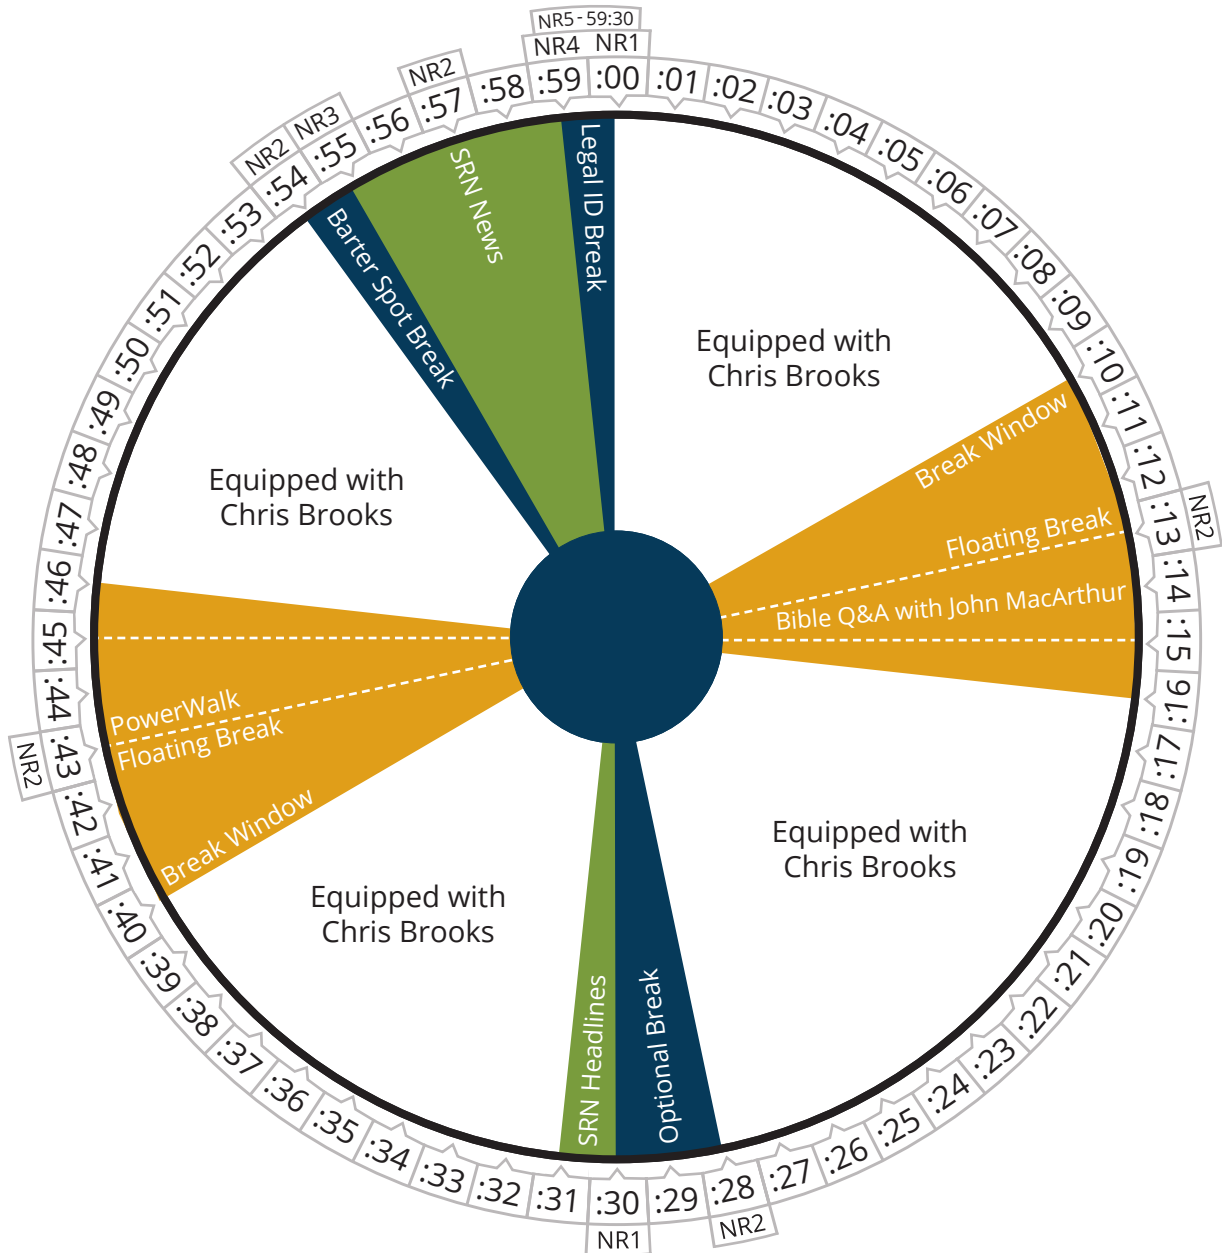

Air Time

Monday thru Friday

Pacific	05:00 - 06:00a
Mountain	06:00 - 07:00a
Central	07:00 - 08:00a
Eastern	08:00 - 09:00a

Air Time

Monday thru Friday

Pacific	06:00 - 07:00a
Mountain	07:00 - 08:00a
Central	08:00 - 09:00a
Eastern	09:00 - 10:00a

Air Time

Monday thru Friday

Pacific	08:00 - 09:00a
Mountain	09:00 - 10:00a
Central	10:00 - 11:00a
Eastern	11:00 - 12:00p

Air Time

Monday thru Friday

Pacific	09:00 - 10:00a
Mountain	10:00 - 11:00a
Central	11:00 - 12:00p
Eastern	12:00 - 01:00p

Air Time

Monday thru Friday

Pacific	10:00 - 11:00a
Mountain	11:00 - 12:00p
Central	12:00 - 01:00p
Eastern	01:00 - 02:00p

Air Time

Monday thru Friday

Pacific	11:00 - 12:00p
Mountain	12:00 - 01:00p
Central	01:00 - 02:00p
Eastern	02:00 - 03:00p

Air Time

Monday thru Friday

Pacific	12:00 - 01:00p
Mountain	01:00 - 02:00p
Central	02:00 - 03:00p
Eastern	03:00 - 04:00p

CHRIS FABRY LIVE®

Air Time

Monday thru Friday

Pacific	01:00 - 02:00p
Mountain	02:00 - 03:00p
Central	03:00 - 04:00p
Eastern	04:00 - 05:00p