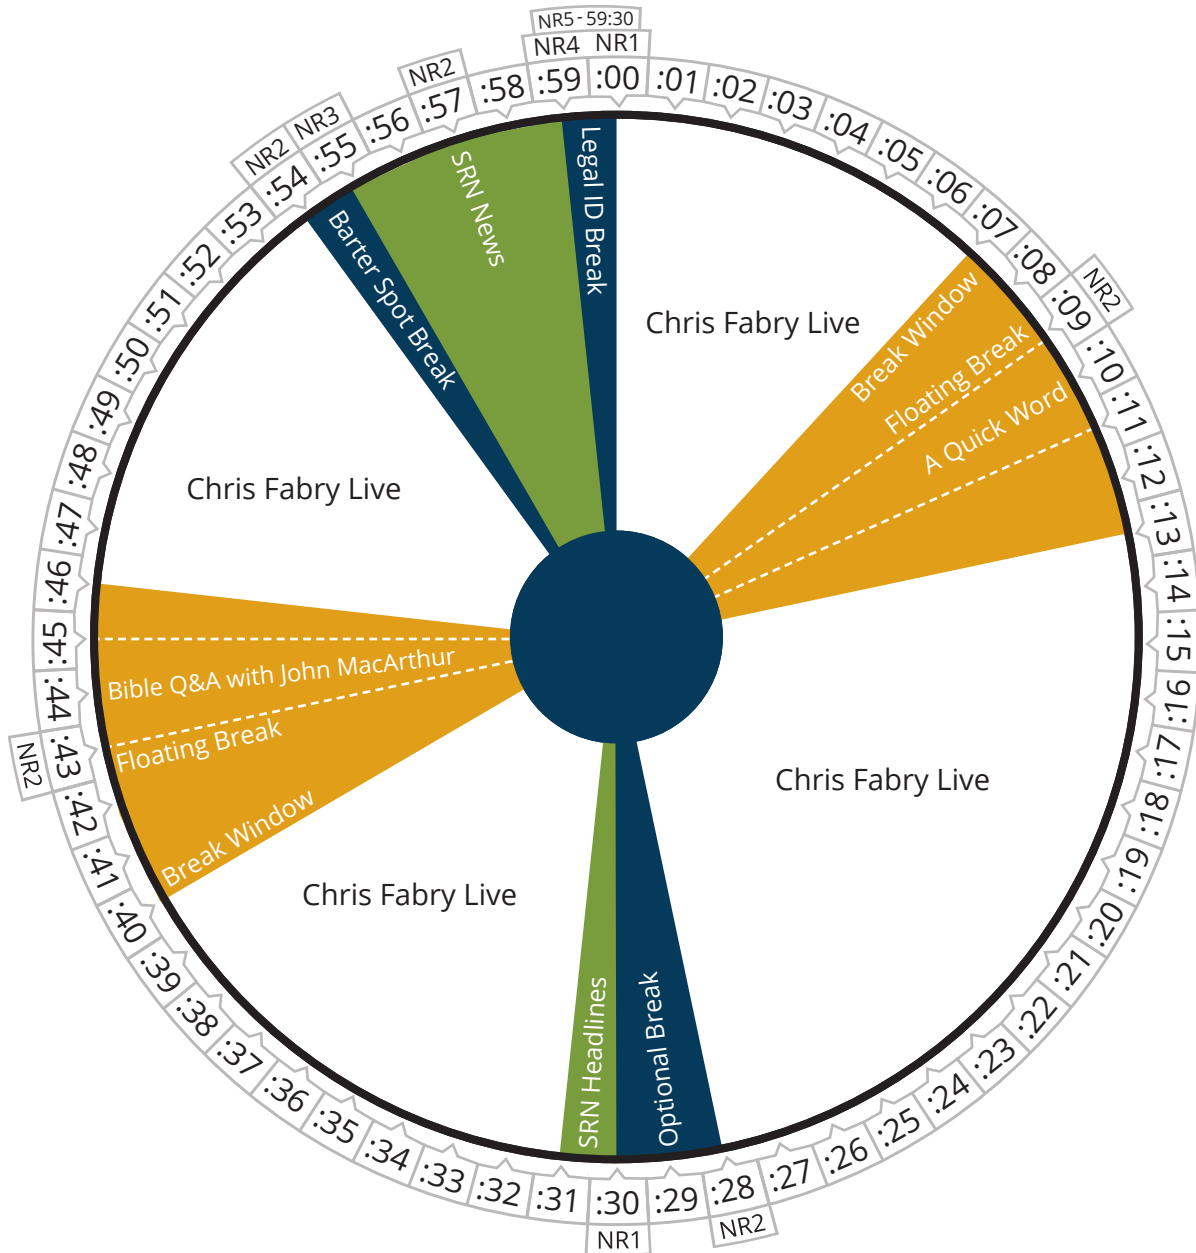

Air Time

Monday thru Friday

Pacific	05:00 - 06:00a
Mountain	06:00 - 07:00a
Central	07:00 - 08:00a
Eastern	08:00 - 09:00a

Air Time

Monday thru Friday

Pacific	06:00 - 07:00a
Mountain	07:00 - 08:00a
Central	08:00 - 09:00a
Eastern	09:00 - 10:00a

Air Time

Monday thru Friday

Pacific	08:00 - 09:00a
Mountain	09:00 - 10:00a
Central	10:00 - 11:00a
Eastern	11:00 - 12:00p

Air Time

Monday thru Friday

Pacific	09:00 - 10:00a
Mountain	10:00 - 11:00a
Central	11:00 - 12:00p
Eastern	12:00 - 01:00p

Air Time

Monday thru Friday

Pacific	10:00 - 11:00a
Mountain	11:00 - 12:00p
Central	12:00 - 01:00p
Eastern	01:00 - 02:00p

Air Time

Monday thru Friday

Pacific	11:00 - 12:00p
Mountain	12:00 - 01:00p
Central	01:00 - 02:00p
Eastern	02:00 - 03:00p

Air Time

Monday thru Friday

Pacific	12:00 - 01:00p
Mountain	01:00 - 02:00p
Central	02:00 - 03:00p
Eastern	03:00 - 04:00p

CHRIS FABRY LIVE®

Air Time

Monday thru Friday

Pacific	01:00 - 02:00p
Mountain	02:00 - 03:00p
Central	03:00 - 04:00p
Eastern	04:00 - 05:00p