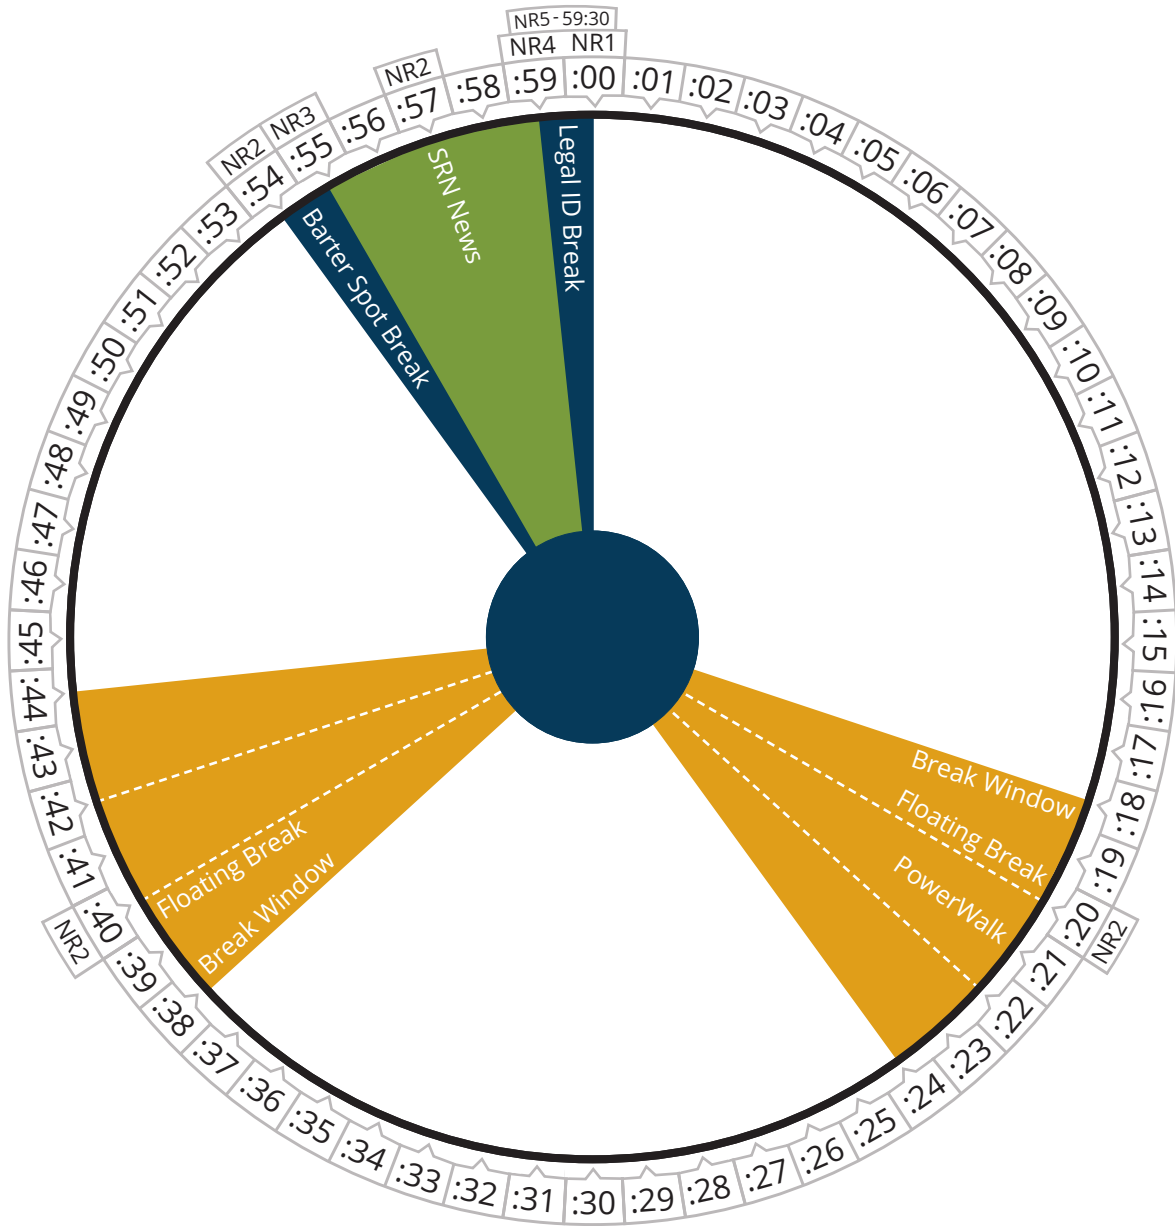

Air Time

Monday thru Friday

Pacific	10:00 - 11:00a
Mountain	11:00 - 12:00p
Central	12:00 - 01:00p
Eastern	01:00 - 02:00p

Air Time

Monday thru Friday

Pacific	11:00 - 12:00p
Mountain	12:00 - 01:00p
Central	01:00 - 02:00p
Eastern	02:00 - 03:00p

Air Time

Monday thru Friday

Pacific	12:00 - 01:00p
Mountain	01:00 - 02:00p
Central	02:00 - 03:00p
Eastern	03:00 - 04:00p

CHRIS FABRY LIVE®

Air Time

Monday thru Friday

Pacific	01:00 - 02:00p
Mountain	02:00 - 03:00p
Central	03:00 - 04:00p
Eastern	04:00 - 05:00p

Donna Leland
The Word In Song

Air Time

Monday thru Friday

Pacific	06:00 - 09:00p
Mountain	07:00 - 10:00p
Central	08:00 - 11:00p
Eastern	09:00 - 12:00a

Donna Leland
The Word In Song

Air Time

Monday thru Friday

Pacific	09:00p - 03:00a
Mountain	10:00p - 04:00a
Central	11:00p - 05:00a
Eastern	12:00a - 06:00a

kurtgoff
LIVE

Air Time

Saturday

Pacific	09:00 - 03:00a
Mountain	10:00 - 04:00a
Central	11:00 - 05:00a
Eastern	12:00 - 06:00a