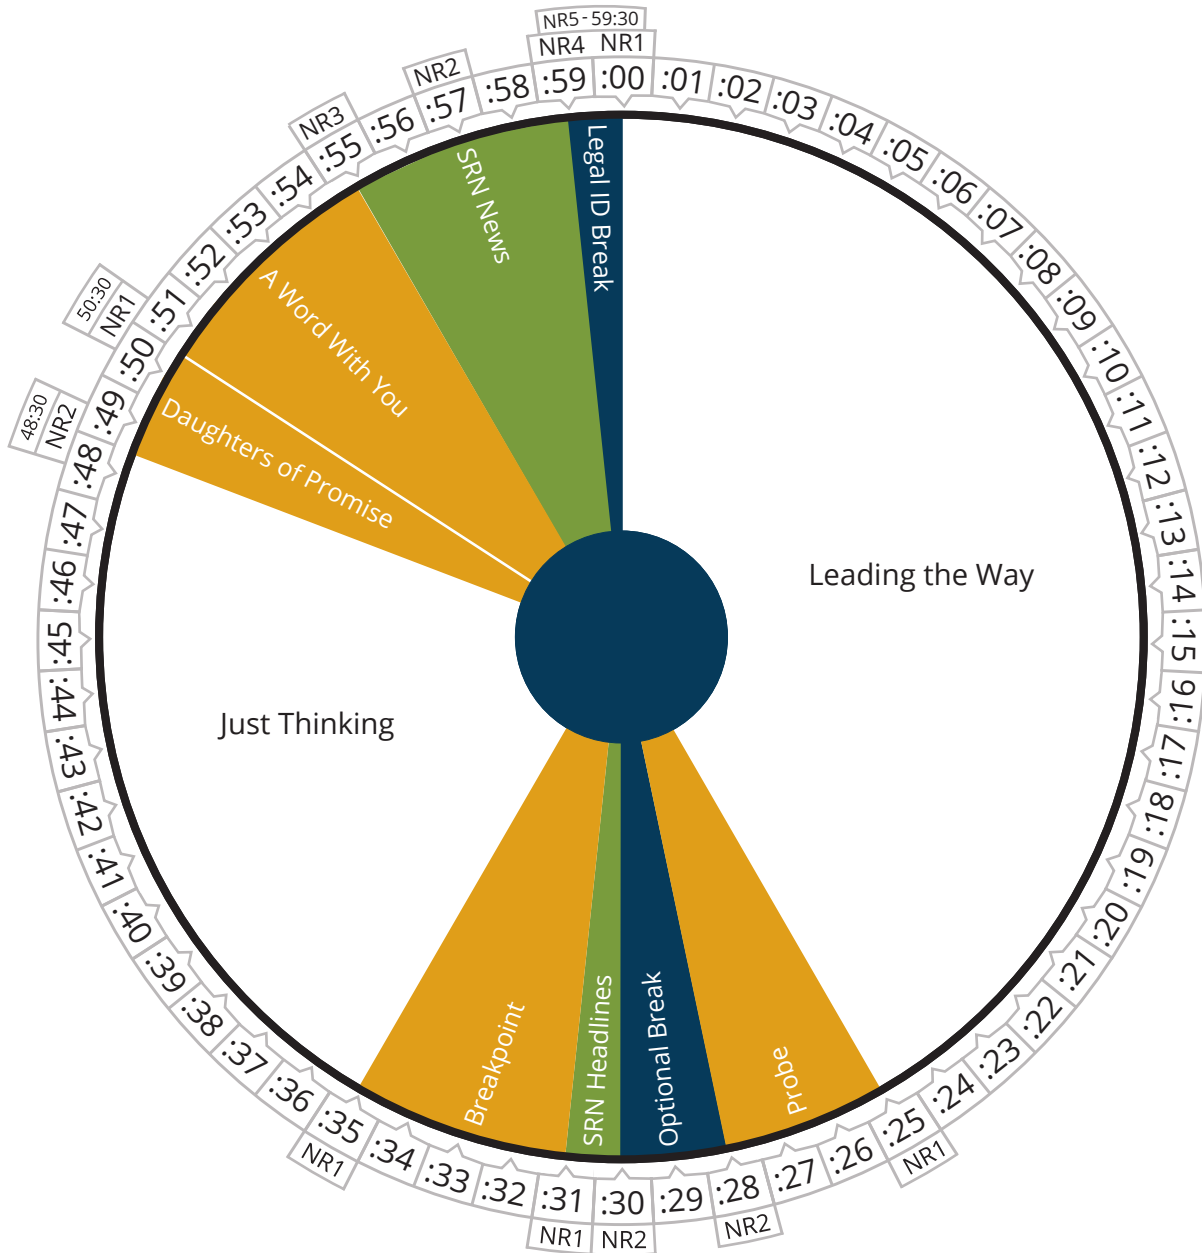

Air Time

Monday thru Friday

Pacific	03:00 - 04:00a
Mountain	04:00 - 05:00a
Central	05:00 - 06:00a
Eastern	06:00 - 07:00a