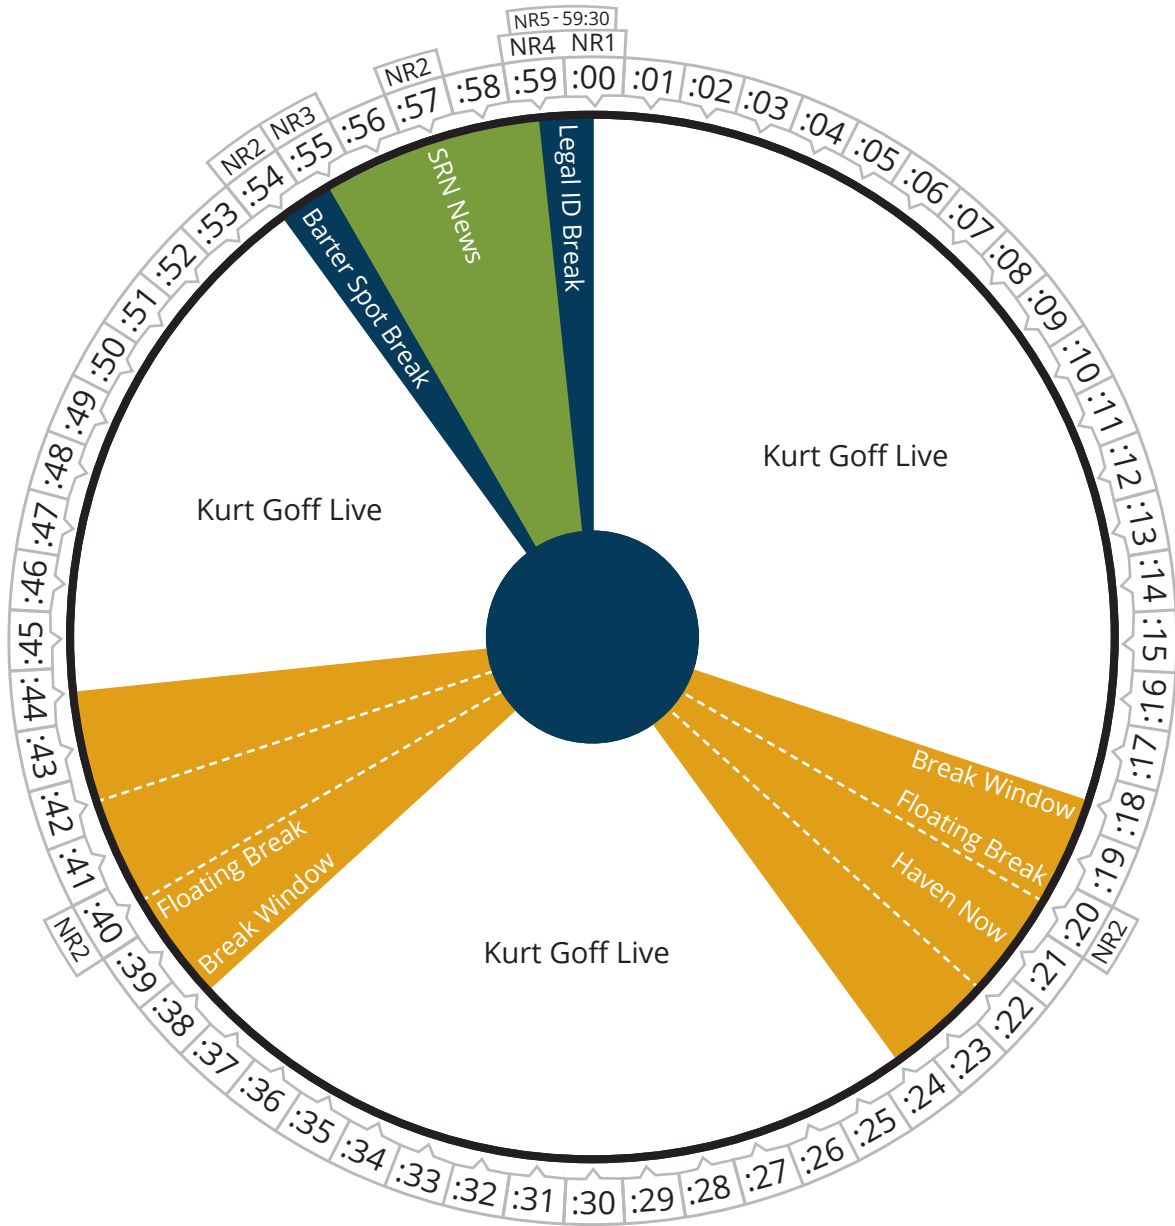

Air Time

Monday thru Friday

Pacific	09:00 - 03:00a
Mountain	10:00 - 04:00a
Central	11:00 - 05:00a
Eastern	12:00 - 06:00a

kurtgoff
LIVE

Air Time

Monday thru Friday

Pacific	09:00 - 03:00a
Mountain	10:00 - 04:00a
Central	11:00 - 05:00a
Eastern	12:00 - 06:00a

kurtgoff
LIVE

Air Time

Monday thru Friday

Pacific	09:00 - 03:00a
Mountain	10:00 - 04:00a
Central	11:00 - 05:00a
Eastern	12:00 - 06:00a

kurtgoff
LIVE

Air Time

Monday thru Friday

Pacific	09:00 - 03:00a
Mountain	10:00 - 04:00a
Central	11:00 - 05:00a
Eastern	12:00 - 06:00a

kurtgoff
LIVE

Air Time

Monday thru Friday

Pacific	09:00 - 03:00a
Mountain	10:00 - 04:00a
Central	11:00 - 05:00a
Eastern	12:00 - 06:00a

kurtgoff
LIVE

Air Time

Monday thru Friday

Pacific	03:00 - 04:00a
Mountain	04:00 - 05:00a
Central	05:00 - 06:00a
Eastern	06:00 - 07:00a

Pacific	09:00p - 03:00a
Mountain	10:00p - 04:00a
Central	11:00p - 05:00a
Eastern	12:00a - 06:00a

kurtgoff
LIVE

Air Time

Saturday

Pacific	09:00 - 03:00a
Mountain	10:00 - 04:00a
Central	11:00 - 05:00a
Eastern	12:00 - 06:00a