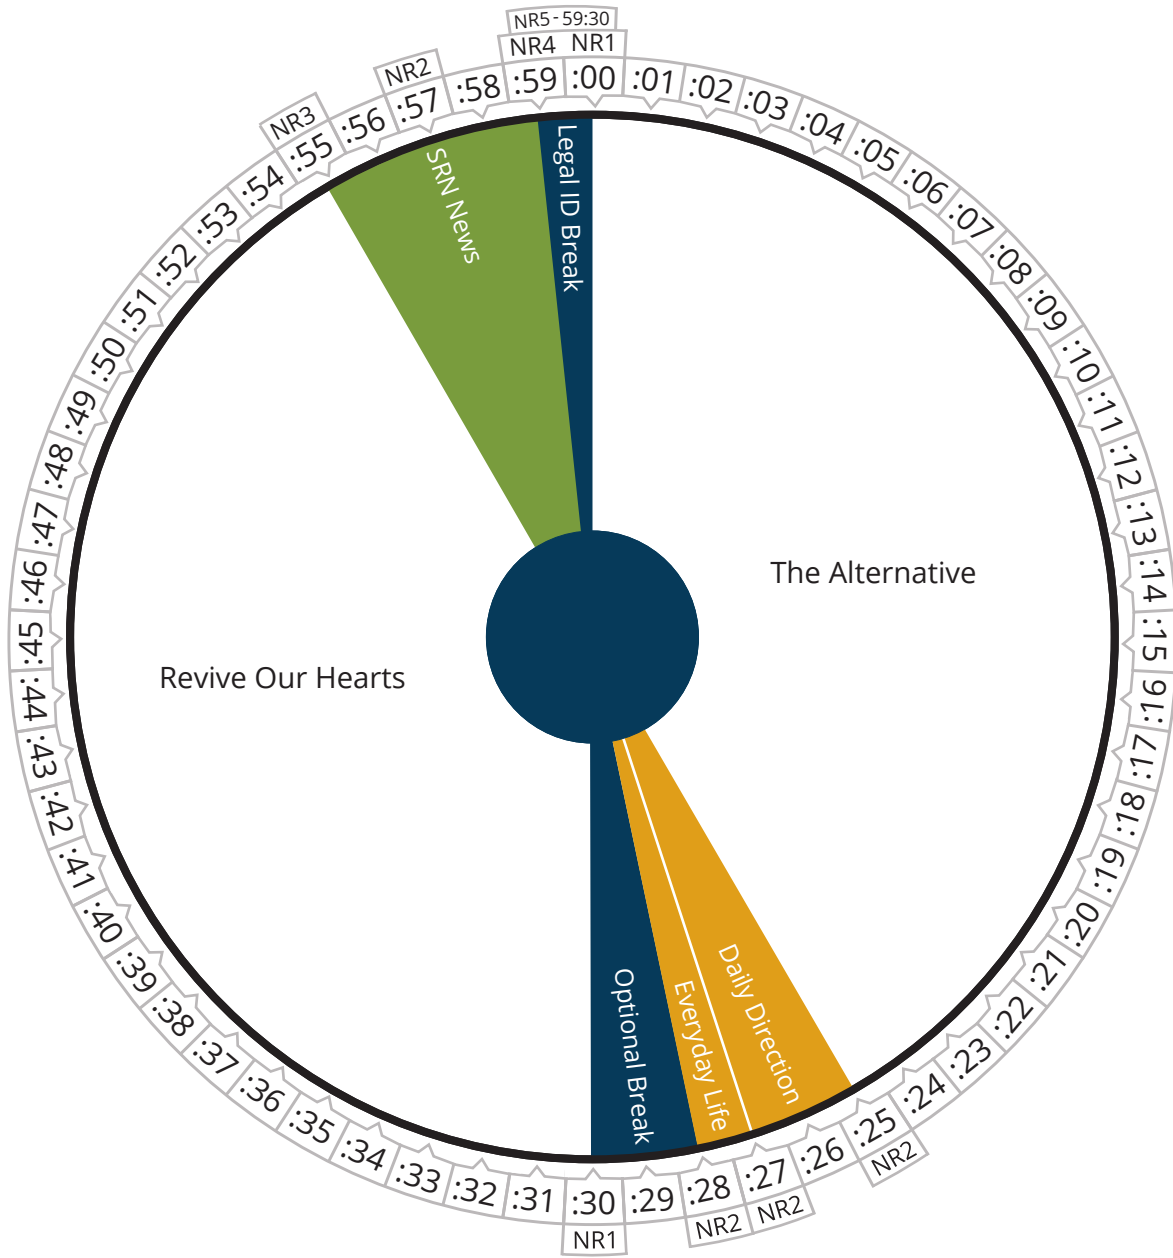

Air Time

Monday thru Friday

Pacific	05:00 - 06:00a
Mountain	06:00 - 07:00a
Central	07:00 - 08:00a
Eastern	08:00 - 09:00a

Air Time

Monday thru Friday

Pacific	07:00 - 08:00a
Mountain	08:00 - 09:00a
Central	09:00 - 10:00a
Eastern	10:00 - 11:00a

Air Time

Monday thru Friday

Pacific	09:00 - 10:00a
Mountain	10:00 - 11:00a
Central	11:00 - 12:00p
Eastern	12:00 - 01:00p

Air Time

Monday thru Friday

Pacific	10:00 - 11:00a
Mountain	11:00 - 12:00p
Central	12:00 - 01:00p
Eastern	01:00 - 02:00p

Air Time

Monday thru Friday

Pacific	11:00 - 12:00p
Mountain	12:00 - 01:00p
Central	01:00 - 02:00p
Eastern	02:00 - 03:00p

Air Time

Monday thru Friday

Pacific	02:00 - 03:00p
Mountain	03:00 - 04:00p
Central	04:00 - 05:00p
Eastern	05:00 - 06:00p