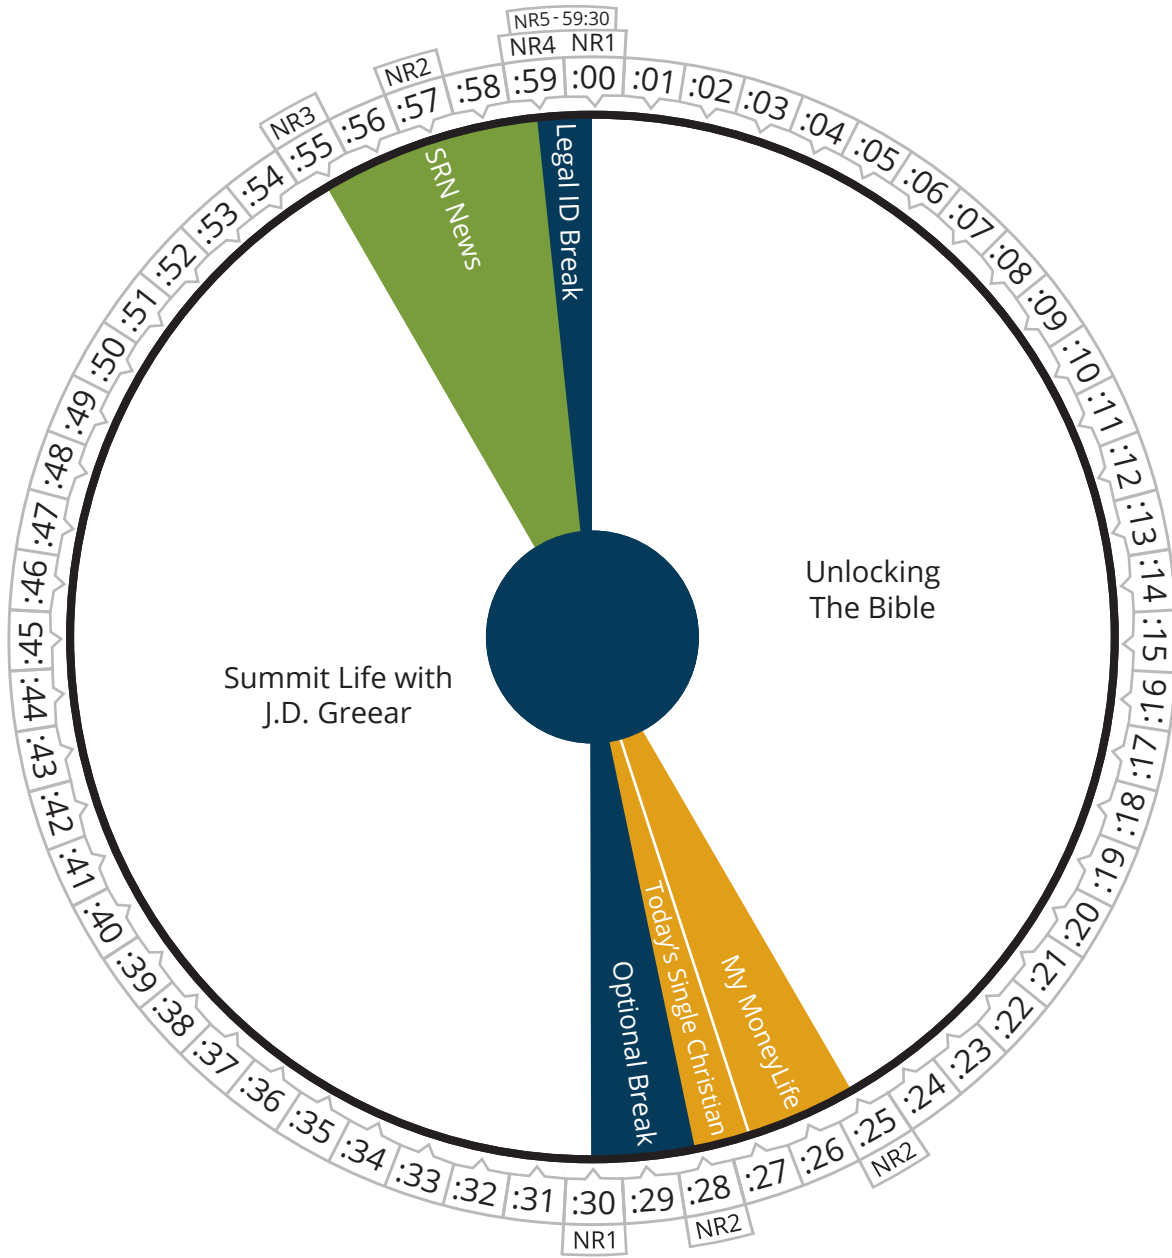

Air Time

Monday thru Friday

Pacific	06:00 - 07:00a
Mountain	07:00 - 08:00a
Central	08:00 - 09:00a
Eastern	09:00 - 10:00a

Air Time

Monday thru Friday

Pacific	07:00 - 08:00a
Mountain	08:00 - 09:00a
Central	09:00 - 10:00a
Eastern	10:00 - 11:00a

Air Time

Monday thru Friday

Pacific	08:00 - 09:00a
Mountain	09:00 - 10:00a
Central	10:00 - 11:00a
Eastern	11:00 - 12:00p

Air Time

Monday thru Friday

Pacific	09:00 - 10:00a
Mountain	10:00 - 11:00a
Central	11:00 - 12:00p
Eastern	12:00 - 01:00p

Air Time

Monday thru Friday

Pacific	10:00 - 11:00a
Mountain	11:00 - 12:00p
Central	12:00 - 01:00p
Eastern	01:00 - 02:00p

Air Time

Monday thru Friday

Pacific	11:00 - 12:00p
Mountain	12:00 - 01:00p
Central	01:00 - 02:00p
Eastern	02:00 - 03:00p

Air Time

Monday thru Friday

Pacific	12:00 - 01:00p
Mountain	01:00 - 02:00p
Central	02:00 - 03:00p
Eastern	03:00 - 04:00p

CHRIS FABRY LIVE®

Air Time

Monday thru Friday

Pacific	01:00 - 02:00p
Mountain	02:00 - 03:00p
Central	03:00 - 04:00p
Eastern	04:00 - 05:00p