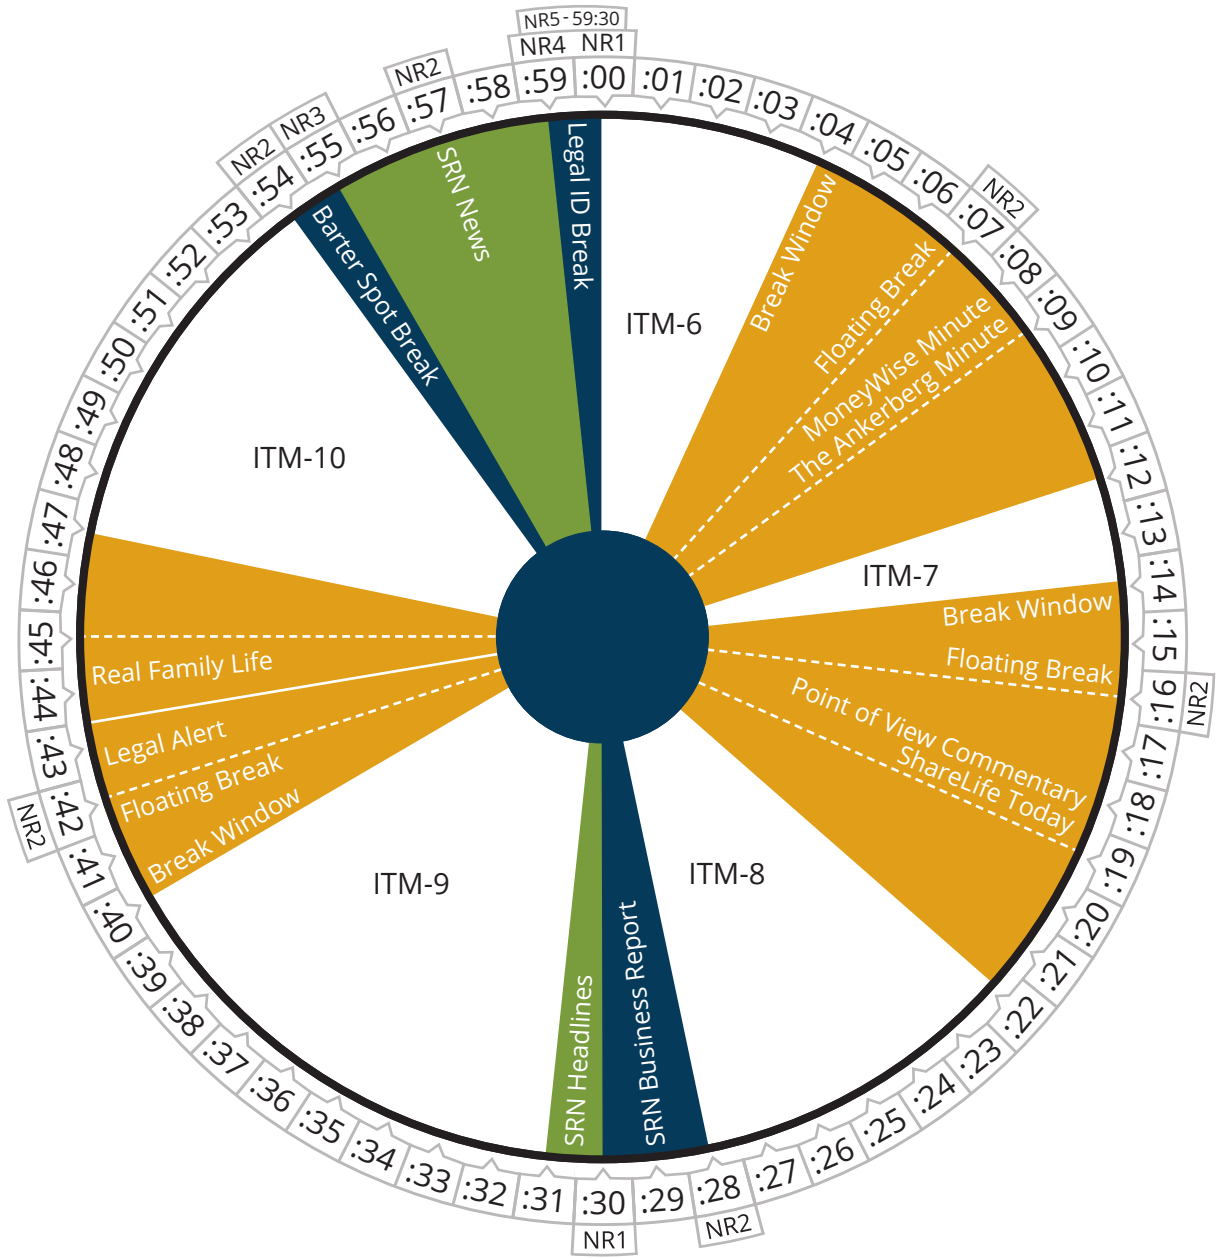

Air Time

Monday thru Friday

Pacific	03:00 - 04:00p
Mountain	04:00 - 05:00p
Central	05:00 - 06:00p
Eastern	06:00 - 07:00p

IN THE MARKET
WITH
JANET PARSHALL