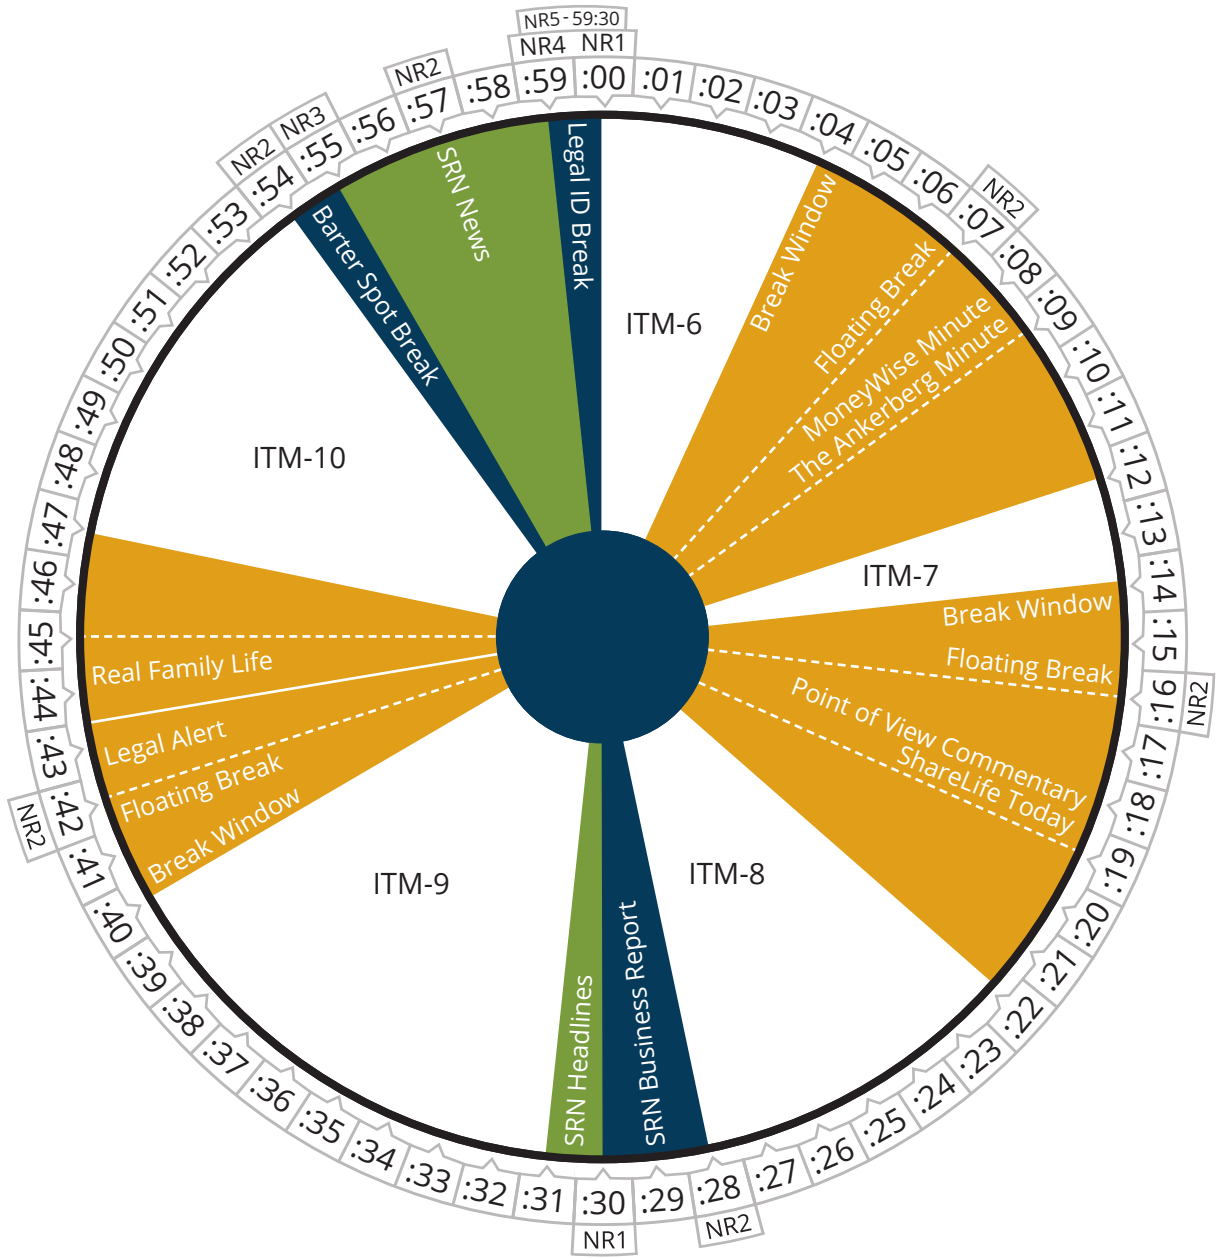

Air Time

Monday thru Friday

Pacific	08:00 - 09:00a
Mountain	09:00 - 10:00a
Central	10:00 - 11:00a
Eastern	11:00 - 12:00p

Air Time

Monday thru Friday

Pacific	09:00 - 10:00a
Mountain	10:00 - 11:00a
Central	11:00 - 12:00p
Eastern	12:00 - 01:00p

Air Time

Monday thru Friday

Pacific	10:00 - 11:00a
Mountain	11:00 - 12:00p
Central	12:00 - 01:00p
Eastern	01:00 - 02:00p

Air Time

Monday thru Friday

Pacific	11:00 - 12:00p
Mountain	12:00 - 01:00p
Central	01:00 - 02:00p
Eastern	02:00 - 03:00p

Air Time

Monday thru Friday

Pacific	12:00 - 01:00p
Mountain	01:00 - 02:00p
Central	02:00 - 03:00p
Eastern	03:00 - 04:00p

CHRIS FABRY LIVE®

Air Time

Monday thru Friday

Pacific	01:00 - 02:00p
Mountain	02:00 - 03:00p
Central	03:00 - 04:00p
Eastern	04:00 - 05:00p

CHRIS FABRY LIVE®

Air Time

Monday thru Friday

Pacific	02:00 - 03:00p
Mountain	03:00 - 04:00p
Central	04:00 - 05:00p
Eastern	05:00 - 06:00p

IN THE MARKET
WITH
JANET PARSHALL

Air Time

Monday thru Friday

Pacific	03:00 - 04:00p
Mountain	04:00 - 05:00p
Central	05:00 - 06:00p
Eastern	06:00 - 07:00p