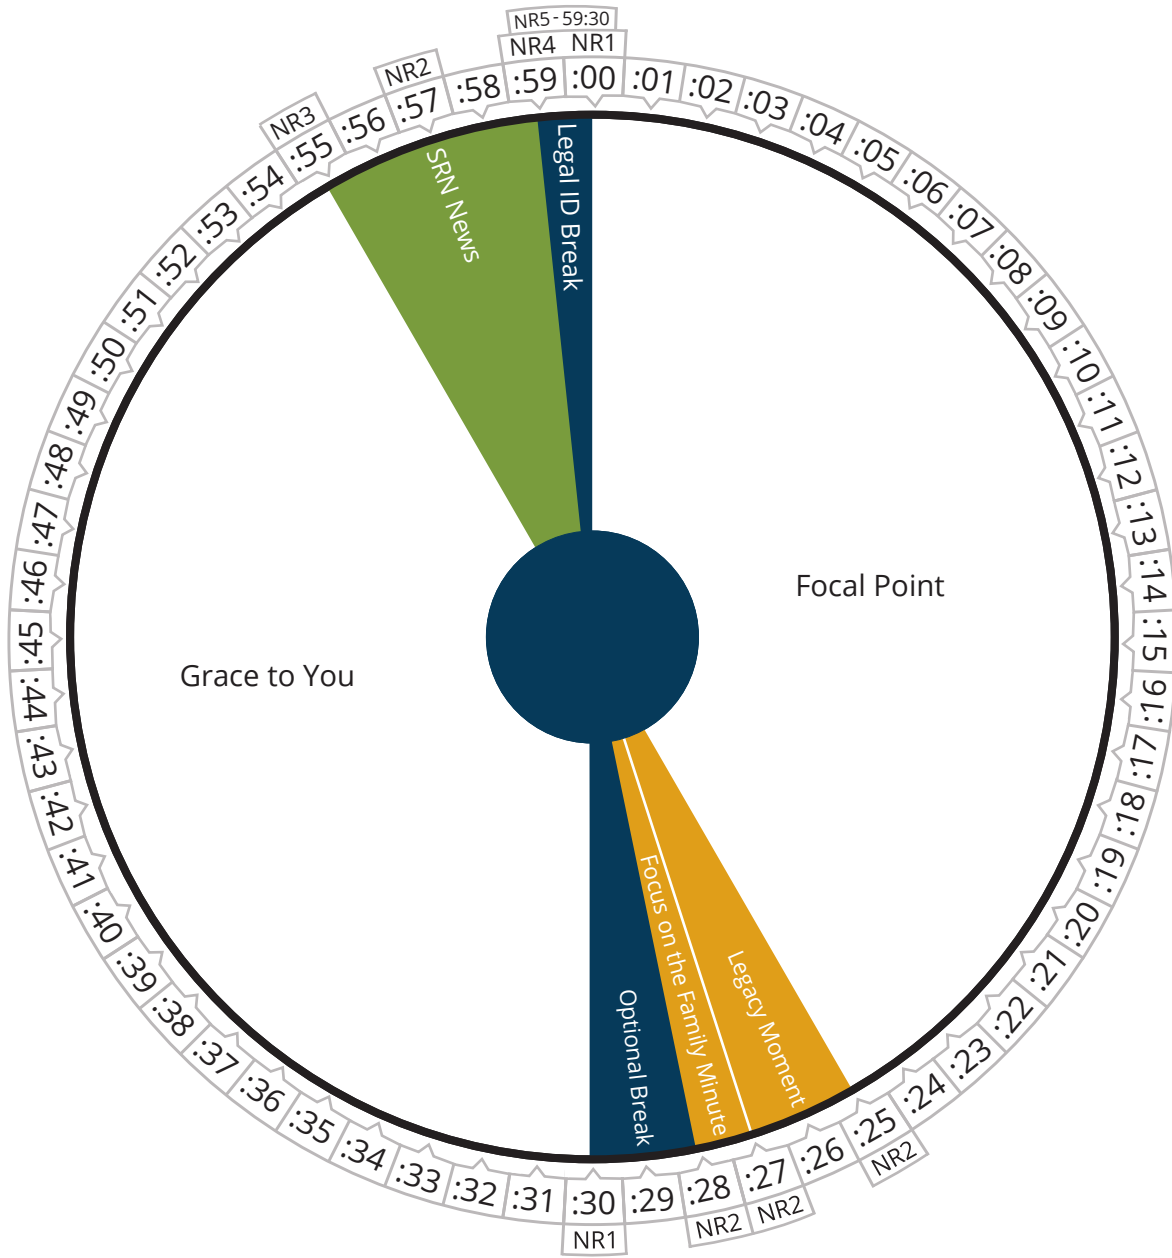

Air Time

Monday thru Friday

Pacific	05:00 - 06:00a
Mountain	06:00 - 07:00a
Central	07:00 - 08:00a
Eastern	08:00 - 09:00a

Air Time

Monday thru Friday

Pacific	06:00 - 07:00a
Mountain	07:00 - 08:00a
Central	08:00 - 09:00a
Eastern	09:00 - 10:00a

Air Time

Monday thru Friday

Pacific	08:00 - 09:00a
Mountain	09:00 - 10:00a
Central	10:00 - 11:00a
Eastern	11:00 - 12:00p

Air Time

Monday thru Friday

Pacific	09:00 - 10:00a
Mountain	10:00 - 11:00a
Central	11:00 - 12:00p
Eastern	12:00 - 01:00p

Air Time

Monday thru Friday

Pacific	10:00 - 11:00a
Mountain	11:00 - 12:00p
Central	12:00 - 01:00p
Eastern	01:00 - 02:00p

Air Time

Monday thru Friday

Pacific	11:00 - 12:00p
Mountain	12:00 - 01:00p
Central	01:00 - 02:00p
Eastern	02:00 - 03:00p

Air Time

Monday thru Friday

Pacific	12:00 - 01:00p
Mountain	01:00 - 02:00p
Central	02:00 - 03:00p
Eastern	03:00 - 04:00p

CHRIS FABRY LIVE®

Air Time

Monday thru Friday

Pacific	01:00 - 02:00p
Mountain	02:00 - 03:00p
Central	03:00 - 04:00p
Eastern	04:00 - 05:00p