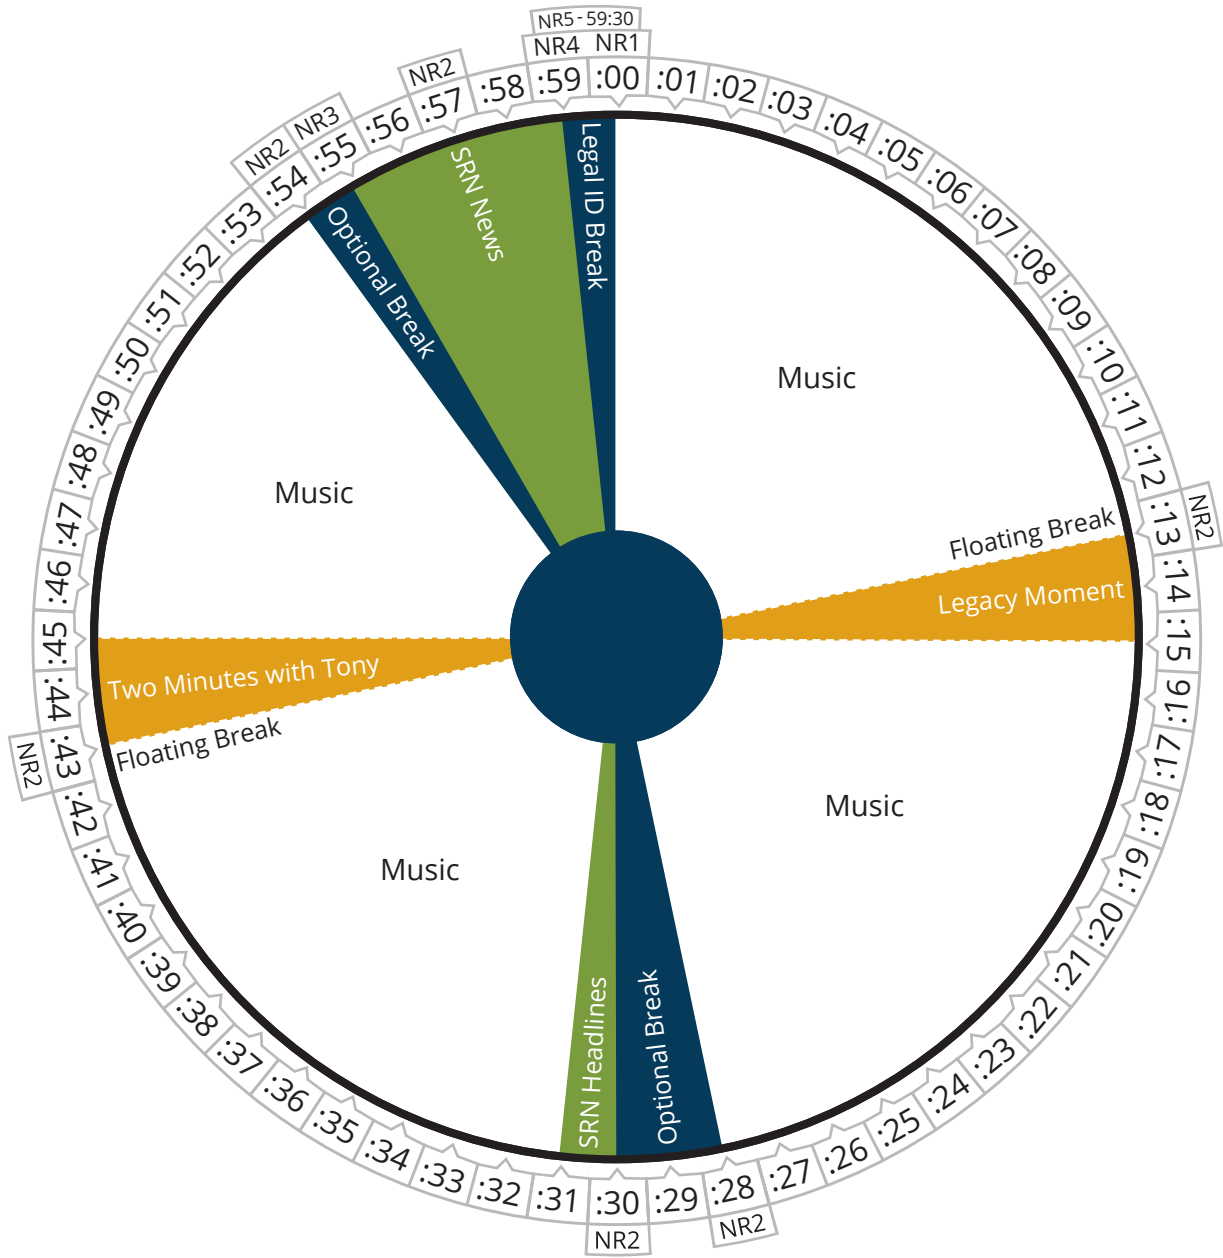

Air Time

Monday thru Friday

Pacific	11:00 - 12:00p
Mountain	12:00 - 01:00p
Central	01:00 - 02:00p
Eastern	02:00 - 03:00p

Air Time

Monday thru Friday

Pacific	02:00 - 03:00p
Mountain	03:00 - 04:00p
Central	04:00 - 05:00p
Eastern	05:00 - 06:00p

Pacific	05:00 - 06:00p
Mountain	06:00 - 07:00p
Central	07:00 - 08:00p
Eastern	08:00 - 09:00p

Air Time

Monday thru Friday

Pacific	06:00 - 09:00p
Mountain	07:00 - 10:00p
Central	08:00 - 11:00p
Eastern	09:00 - 12:00a

Donna Leland
The Word In Song

Air Time

Monday thru Friday

Pacific	06:00 - 09:00p
Mountain	07:00 - 10:00p
Central	08:00 - 11:00p
Eastern	09:00 - 12:00a

Donna Leland
The Word In Song

Air Time

Monday thru Friday

Pacific	06:00 - 09:00p
Mountain	07:00 - 10:00p
Central	08:00 - 11:00p
Eastern	09:00 - 12:00a

Donna Leland
The Word In Song

Air Time

Friday and Saturday

Pacific	09:00 - 03:00a
Mountain	10:00 - 04:00a
Central	11:00 - 05:00a
Eastern	12:00 - 06:00a