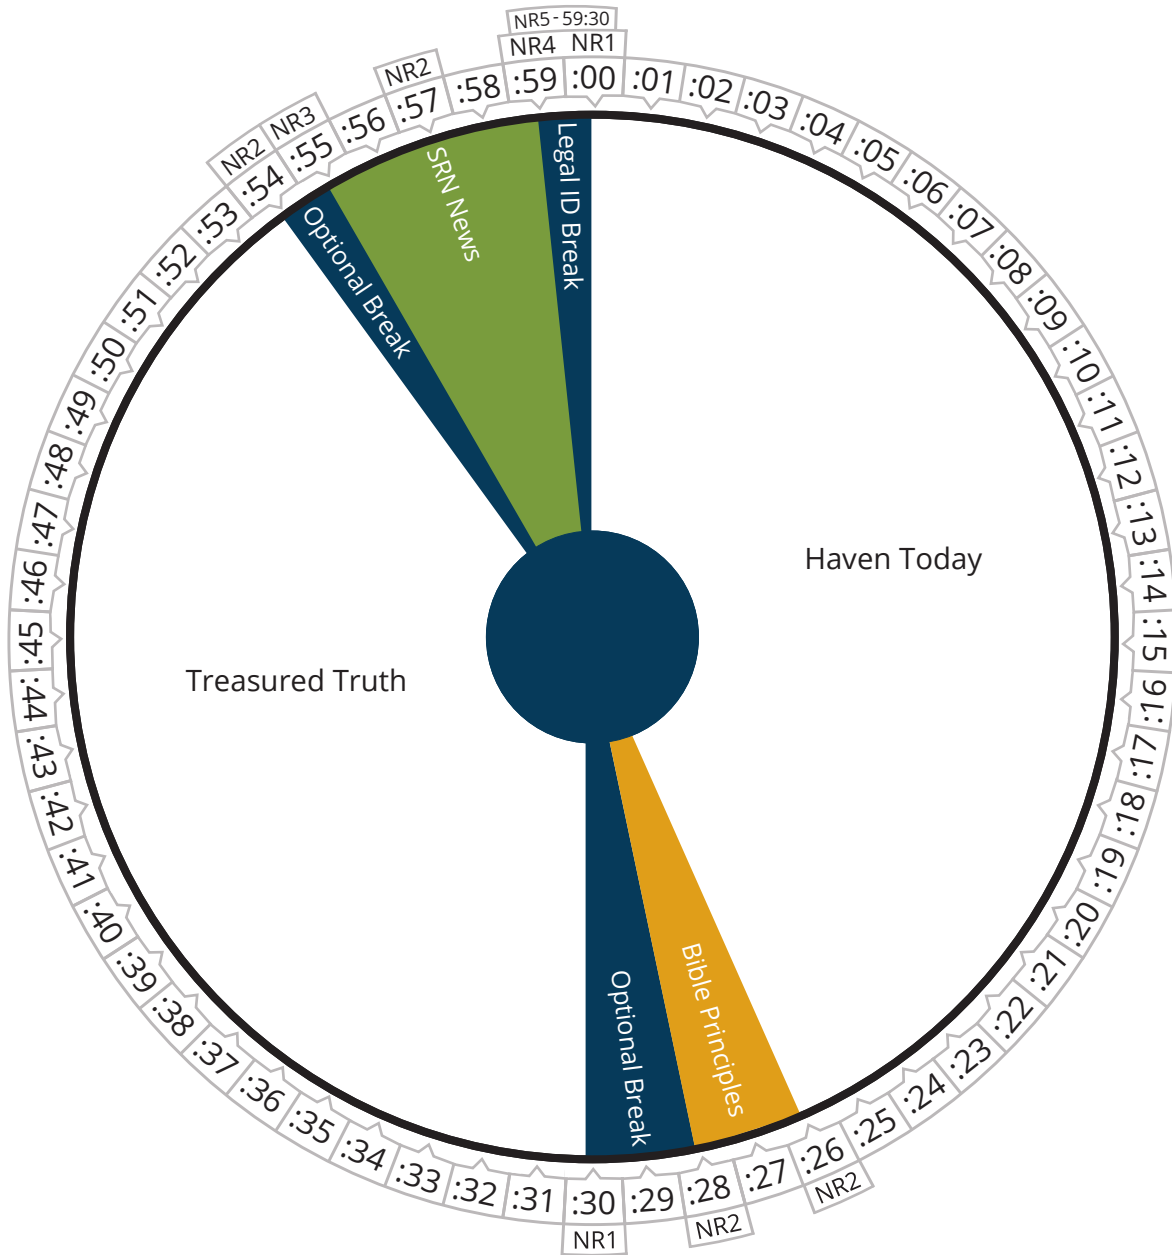

Air Time

Monday thru Friday

Pacific	04:00 - 05:00p
Mountain	05:00 - 06:00p
Central	06:00 - 07:00p
Eastern	07:00 - 08:00p