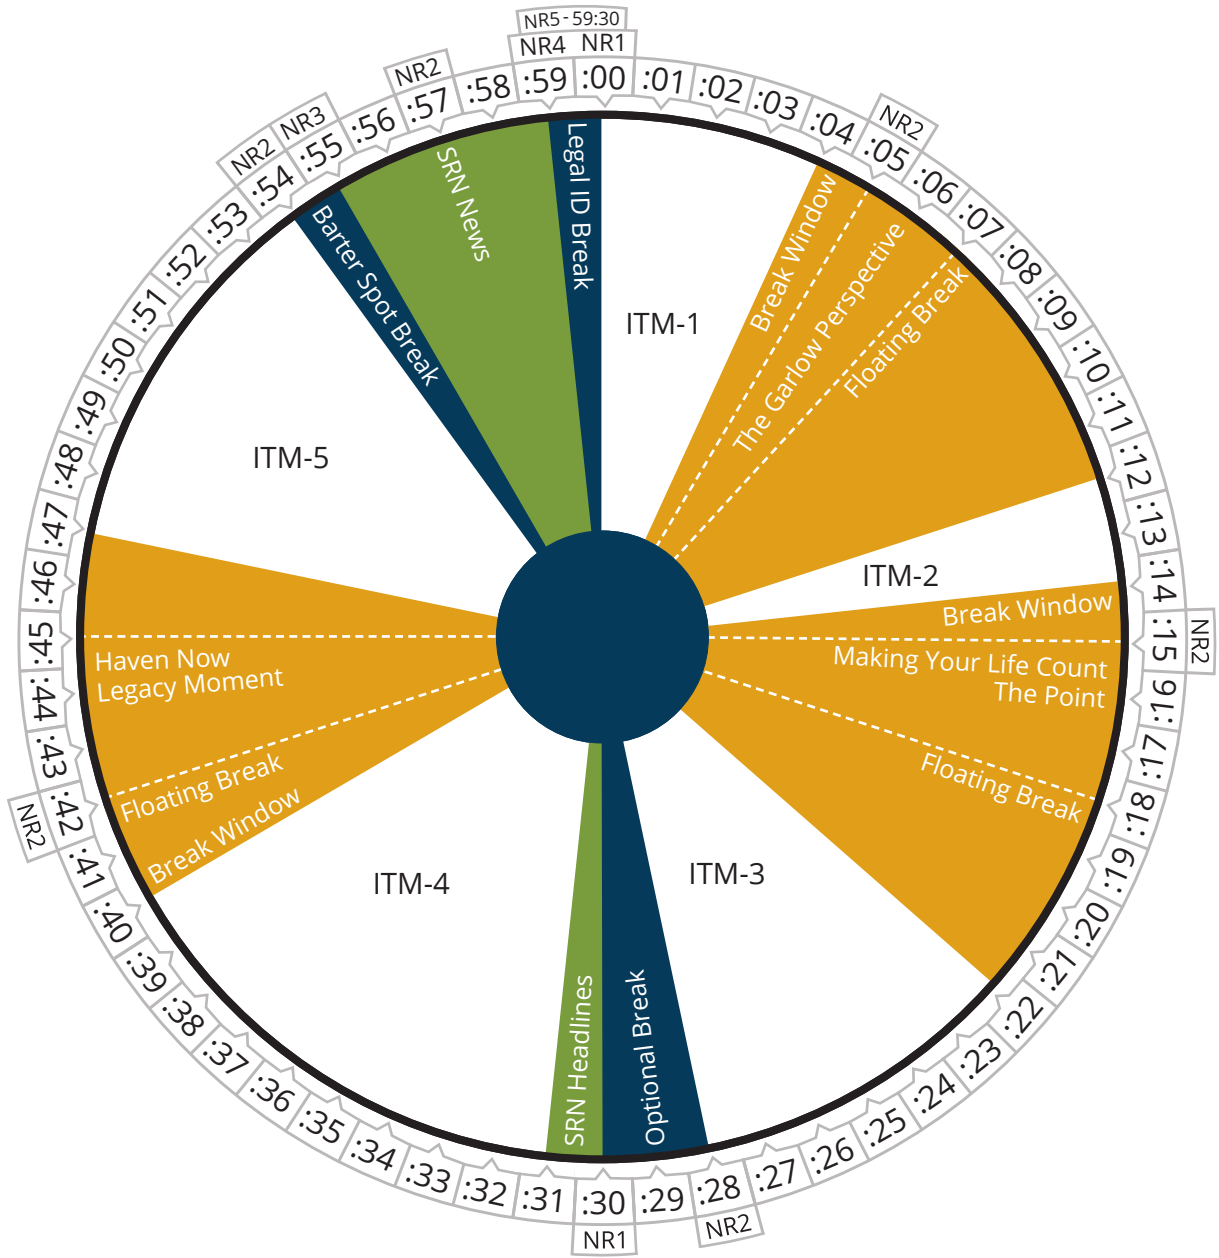

Air Time

Monday thru Friday

Pacific	05:00 - 06:00a
Mountain	06:00 - 07:00a
Central	07:00 - 08:00a
Eastern	08:00 - 09:00a

Air Time

Monday thru Friday

Pacific	07:00 - 08:00a
Mountain	08:00 - 09:00a
Central	09:00 - 10:00a
Eastern	10:00 - 11:00a

Air Time

Monday thru Friday

Pacific	09:00 - 10:00a
Mountain	10:00 - 11:00a
Central	11:00 - 12:00p
Eastern	12:00 - 01:00p

Air Time

Monday thru Friday

Pacific	10:00 - 11:00a
Mountain	11:00 - 12:00p
Central	12:00 - 01:00p
Eastern	01:00 - 02:00p

Air Time

Monday thru Friday

Pacific	11:00 - 12:00p
Mountain	12:00 - 01:00p
Central	01:00 - 02:00p
Eastern	02:00 - 03:00p

Air Time

Monday thru Friday

Pacific	02:00 - 03:00p
Mountain	03:00 - 04:00p
Central	04:00 - 05:00p
Eastern	05:00 - 06:00p

Donna Leland
The Word In Song

Air Time

Monday thru Friday

Pacific	06:00 - 09:00p
Mountain	07:00 - 10:00p
Central	08:00 - 11:00p
Eastern	09:00 - 12:00a

Donna Leland
The Word In Song

Air Time

Monday thru Friday