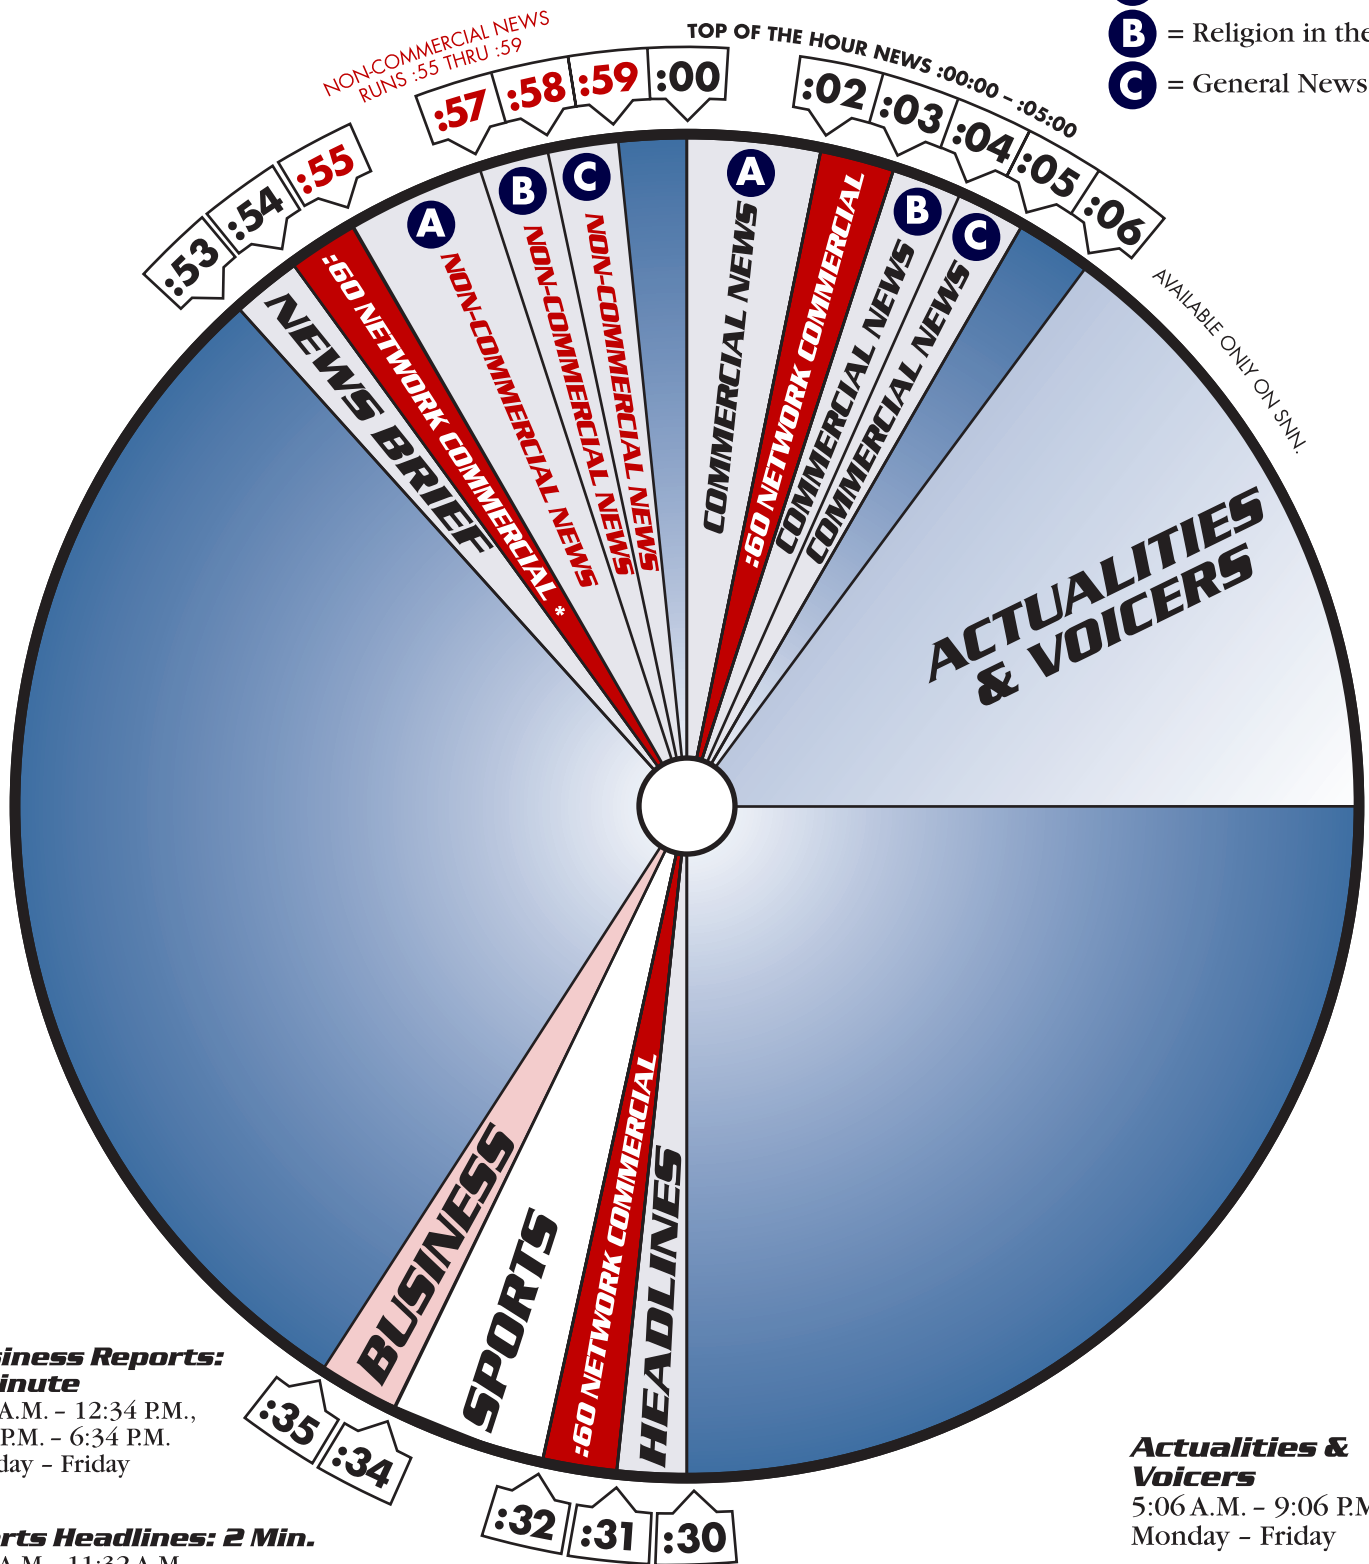

- A** = Top News
- B** = Religion in the News
- C** = General News

**Business Reports:
1 Minute**
5:34 A.M. - 12:34 P.M.,
4:34 P.M. - 6:34 P.M.
Monday - Friday

Sports Headlines: 2 Min.
5:32 A.M. - 11:32 A.M.
Monday - Friday
8:06 A.M. - 10:06 P.M.
8:32 A.M. - 2:32 A.M.
Saturday - Sunday

Actualities & Voicers
5:06 A.M. - 9:06 P.M.
Monday - Friday
8:09 A.M. - 9:09 P.M.
Saturday - Sunday

All times shown = Eastern
SALEM NEWS NETWORK (SNN)
SR3 ONLY INCLUDES COMMERCIAL NEWSCASTS

* Network Commercial at :54 is only on SR3